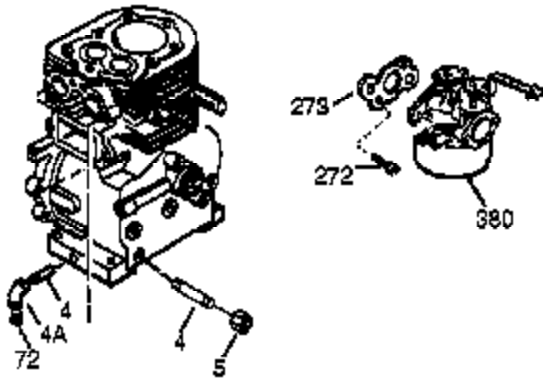

Ref #	Part Number	Qty	Description
72	27642	2	Oil Drain Plug
84	29193	1	Retaining Ring
92	650880	1	Lock Washer
129	650727	2	Screw, 5/16-18 x 1-3/4"
131A	651055	2	Screw, 5/16-18 x 5/8"
238	28820	2	Screw, 10-32 x 1/2"
239	27272A	1	* Air Cleaner Gasket
240	33266	1	Air Cleaner Body
245	33268	1	Air Cleaner Filter
250	33269A	1	Air Cleaner Cover
251	650513	1	Wing Nut, 1/4-20
260	33375D	1	Blower Housing
275	34185B	1	Muffler
277	650729	2	Screw, 5/16-18 x 3-3/16"
279	651036	1	Screw, 5/16-18 x 3-31/32"
285	35985B	1	Starter Cup
290	30705	1	Fuel Line
292	26460	2	Fuel Line Clamp
380	640152	1	Carburetor (Incl. 184)
390	590746	1	Rewind Starter