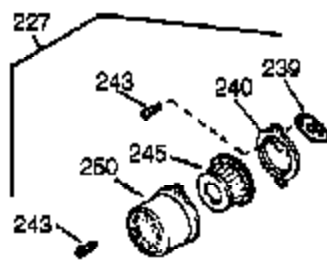

Ref #	Part Number	Qty	Description
72	27642	2	Oil Drain Plug
84	29193	1	Retaining Ring
92	650880	1	Lock Washer
129	650727	2	Screw, 5/16-18 x 1-3/4"
131A	651055	2	Screw, 5/16-18 x 5/8"
238	28820	2	Screw, 10-32 x 1/2"
239	27272A	1	* Air Cleaner Gasket
240	33266	1	Air Cleaner Body
245	33268	1	Air Cleaner Filter
250	33269A	1	Air Cleaner Cover
251	650513	1	Wing Nut, 1/4-20
260	33375D	1	Blower Housing
275	34185B	1	Muffler
277	650729	2	Screw, 5/16-18 x 3-3/16"
279	651036	1	Screw, 5/16-18 x 3-31/32"
285	35985B	1	Starter Cup
290	30705	1	Fuel Line
292	26460	2	Fuel Line Clamp
380	640152	1	Carburetor (Incl. 184)
390	590746	1	Rewind Starter