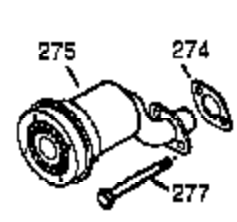

Ref #	Part Number	Qty	Description
72	27642	2	Oil Drain Plug
84	29193	1	Retaining Ring
92	650880	1	Lock Washer
129	650727	2	Screw, 5/16-18 x 1-3/4"
131A	651055	2	Screw, 5/16-18 x 5/8"
238	28820	2	Screw, 10-32 x 1/2"
239	27272A	1	* Air Cleaner Gasket
240	33266	1	Air Cleaner Body
245	33268	1	Air Cleaner Filter
250	33269A	1	Air Cleaner Cover
251	650513	1	Wing Nut, 1/4-20
260	33375D	1	Blower Housing
275	34185B	1	Muffler
277	650729	2	Screw, 5/16-18 x 3-3/16"
279	651036	1	Screw, 5/16-18 x 3-31/32"
285	35985B	1	Starter Cup
290	30705	1	Fuel Line
292	26460	2	Fuel Line Clamp
380	640152	1	Carburetor (Incl. 184)
390	590746	1	Rewind Starter