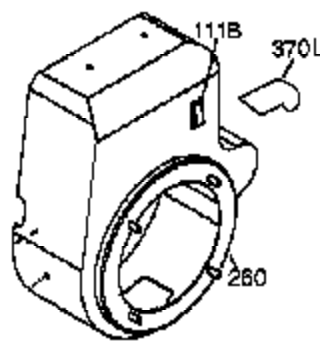

Ref #	Part Number	Qty	Description
72	27642	2	Oil Drain Plug
84	29193	1	Retaining Ring
92	650880	1	Lock Washer
129	650727	2	Screw, 5/16-18 x 1-3/4"
131A	651055	2	Screw, 5/16-18 x 5/8"
238	28820	2	Screw, 10-32 x 1/2"
239	27272A	1	* Air Cleaner Gasket
240	33266	1	Air Cleaner Body
245	33268	1	Air Cleaner Filter
250	33269A	1	Air Cleaner Cover
251	650513	1	Wing Nut, 1/4-20
260	33375D	1	Blower Housing
275	34185B	1	Muffler
277	650729	2	Screw, 5/16-18 x 3-3/16"
279	651036	1	Screw, 5/16-18 x 3-31/32"
285	35985B	1	Starter Cup
290	30705	1	Fuel Line
292	26460	2	Fuel Line Clamp
380	640152	1	Carburetor (Incl. 184)
390	590746	1	Rewind Starter