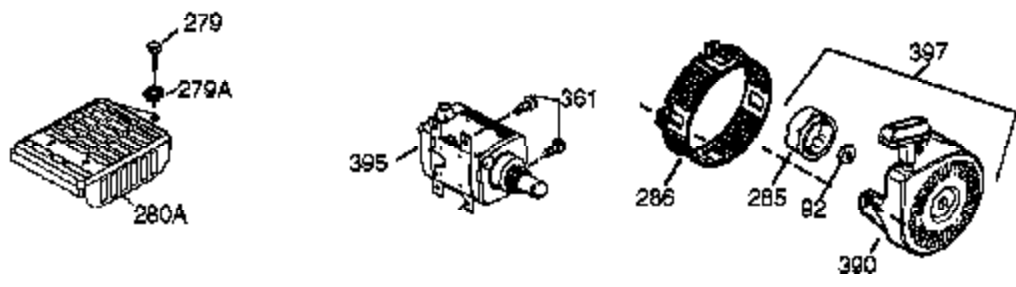

Ref #	Part Number	Qty	Description
308	35540	1	Fill Tube Clip
310	36593	1	Dipstick
325	29443	1	Wire Clip
340	34154	1	Fuel Tank Bracket
341	34155	1	Fuel Tank Bracket
342	650561	1	Screw, 1/4-20 x 5/8"
370	36261	1	Identification Decal
370J	35703	1	Throttle Decal
370G	35274	1	Oil Instruction Decal
370K	36695	1	Starter Decal
380	632351	1	Carburetor (Incl. 184)
390	590704	1	Rewind Starter (NOTE: This engine could have been built with 590746 starter.)
400	36450A	1	* Gasket Set (Incl. items marked PK i n notes) Incl. part #'s 27272A (1), 27896A (2), 27915A (1), 29673 (1), 33263 (1), 33629 (1), 34698A (1), 35262A (1), 36448 (1)
420	730225	1	SAE 30 4-Cycle Engine Oil (Quart)