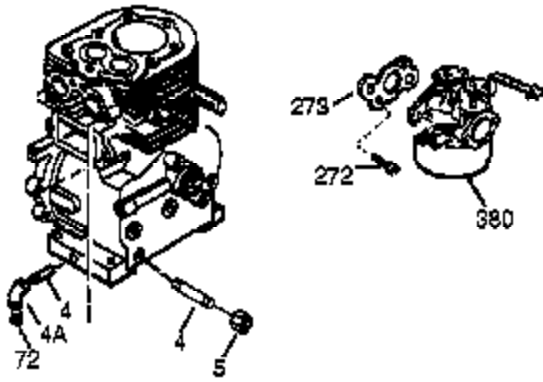

Ref #	Part Number	Qty	Description
308	35540	1	Fill Tube Clip
310	36593	1	Dipstick
325	29443	1	Wire Clip
340	34154	1	Fuel Tank Bracket
341	34155	1	Fuel Tank Bracket
342	650561	1	Screw, 1/4-20 x 5/8"
370	36261	1	Identification Decal
370J	35703	1	Throttle Decal
370G	35274	1	Oil Instruction Decal
370K	36695	1	Starter Decal
380	632351	1	Carburetor (Incl. 184)
390	590704	1	Rewind Starter (NOTE: This engine could have been built with 590746 starter.)
400	36450A	1	* Gasket Set (Incl. items marked PK i n notes) Incl. part #'s 27272A (1), 27896A (2), 27915A (1), 29673 (1), 33263 (1), 33629 (1), 34698A (1), 35262A (1), 36448 (1)
420	730225	1	SAE 30 4-Cycle Engine Oil (Quart)