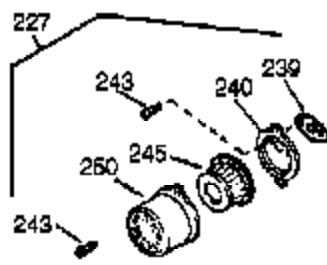

Ref #	Part Number	Qty	Description
72	27642	2	Oil Drain Plug
84	29193	1	Retaining Ring
92	650880	1	Lock Washer
129	650727	2	Screw, 5/16-18 x 1-3/4"
131A	650713	2	Screw, 5/16-18 x 5/8"
238	28820	2	Screw, 10-32 x 1/2"
239	27272A	1	* Air Cleaner Gasket
240	33266	1	Air Cleaner Body
245	33268	1	Air Cleaner Filter
250	33269A	1	Air Cleaner Cover
251	650513	1	Wing Nut, 1/4-20
260	33375D	1	Blower Housing
275	34185B	1	Muffler
277	650729	1	Screw, 5/16-18 x 3-3/16"
279	651036	1	Screw, 5/16-18 x 3-31/32"
285	35985B	1	Starter Cup
290	30705	1	Fuel Line
292	26460	2	Fuel Line Clamp
380	632351	1	Carburetor (Incl. 184)
390	590704	1	Rewind Starter (NOTE: This engine could have been built with 590746 starter.)