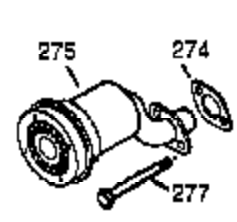

Ref #	Part Number	Qty	Description
72	27642	2	Oil Drain Plug
84	29193	1	Retaining Ring
92	650880	1	Lock Washer
129	650727	2	Screw, 5/16-18 x 1-3/4"
131A	650713	2	Screw, 5/16-18 x 5/8"
238	28820	2	Screw, 10-32 x 1/2"
239	27272A	1	* Air Cleaner Gasket
240	33266	1	Air Cleaner Body
245	33268	1	Air Cleaner Filter
250	33269A	1	Air Cleaner Cover
251	650513	1	Wing Nut, 1/4-20
260	33375D	1	Blower Housing
275	34185B	1	Muffler
277	650729	1	Screw, 5/16-18 x 3-3/16"
279	651036	1	Screw, 5/16-18 x 3-31/32"
285	35985B	1	Starter Cup
290	30705	1	Fuel Line
292	26460	2	Fuel Line Clamp
380	632351	1	Carburetor (Incl. 184)
390	590704	1	Rewind Starter (NOTE: This engine could have been built with 590746 starter.)