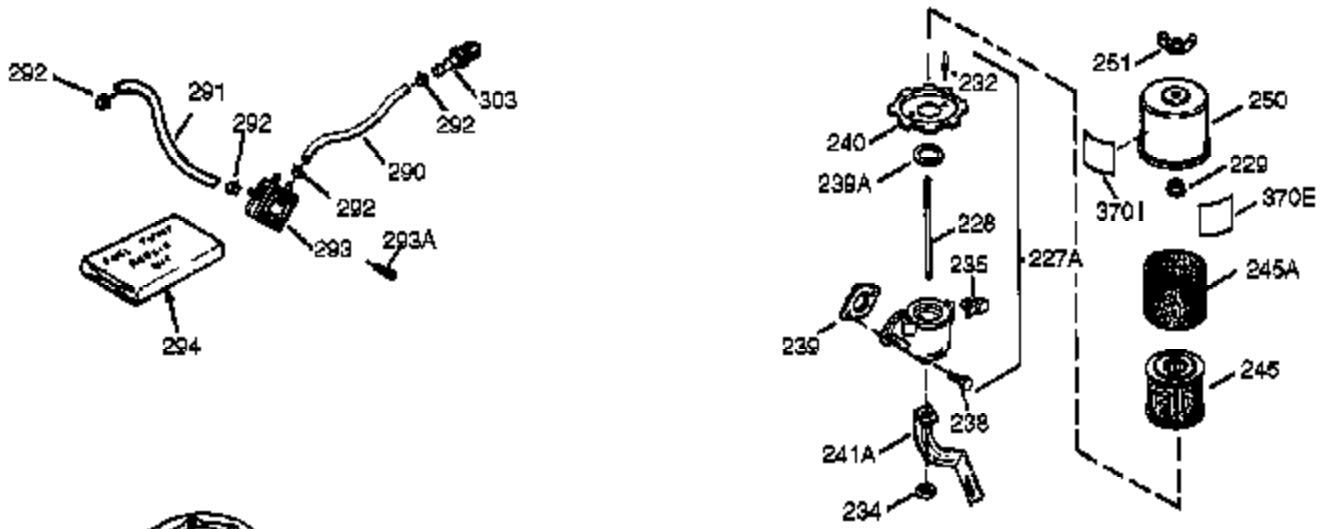

Ref #	Part Number	Qty	Description
308	35540	1	Fill Tube Clip
310	36593	1	Dipstick
325	29443	1	Wire Clip
340	34154	1	Fuel Tank Bracket
341	34155	1	Fuel Tank Bracket
342	650561	1	Screw, 1/4-20 x 5/8"
370	36261	1	Identification Decal
370J	35703	1	Throttle Decal
370G	35274	1	Oil Instruction Decal
370K	36695	1	Starter Decal
380	632351	1	Carburetor (Incl. 184)
390	590704	1	Rewind Starter (NOTE: This engine could have been built with 590746 starter.)
400	36450A	1	* Gasket Set (Incl. items marked PK i n notes) Incl. part #'s 27272A (1), 27896A (2), 27915A (1), 29673 (1), 33263 (1), 33629 (1), 34698A (1), 35262A (1), 36448 (1)
420	730225	1	SAE 30 4-Cycle Engine Oil (Quart)