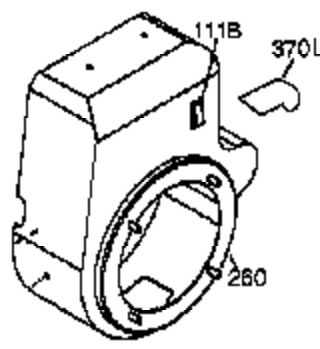

Engine Parts List #2

Ref #	Part Number	Qty	Description
72	27642	2	Oil Drain Plug
84	29193	1	Retaining Ring
92	650880	1	Lock Washer
111B	611226	1	Rocker On/Off Switch
129	650727	2	Screw, 5/16-18 x 1-3/4"
131A	650713	2	Screw, 5/16-18 x 5/8"
238	28820	2	Screw, 10-32 x 1/2"
239	27272A	1	* Air Cleaner Gasket
240	33266	1	Air Cleaner Body
245	33268	1	Air Cleaner Filter
250	33269A	1	Air Cleaner Cover
251	650513	1	Wing Nut, 1/4-20
260	36989A	1	Blower Housing
275	34185B	1	Muffler
277	650729	2	Screw, 5/16-18 x 3-3/16"
285	35985B	1	Starter Cup
290	30705	1	Fuel Line
291	29774	1	Fuel Line
292	26460	5	Fuel Line Clamp
292	26460	2	Fuel Line Clamp
370L	36990	1	Low Oil Decal
380	632351	1	Carburetor (Incl. 184)
390	590704	1	Rewind Starter (NOTE: This engine could have been built with 590746 starter.)