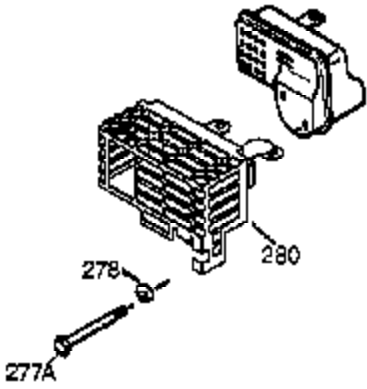

OPTIONAL STARTER MUFF KIT

OPTIONAL SPARK ARRESTOR KIT