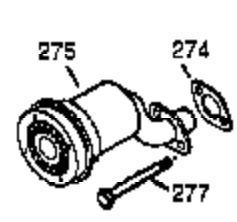

Engine Parts List #2

Ref #	Part Number	Qty	Description
72	27642	2	Oil Drain Plug
84	29193	1	Retaining Ring
92	650880	1	Lock Washer
111B	611226	1	Rocker On/Off Switch
129	650727	2	Screw, 5/16-18 x 1-3/4"
131A	650713	2	Screw, 5/16-18 x 5/8"
238	28820	2	Screw, 10-32 x 1/2"
239	27272A	1	* Air Cleaner Gasket
240	33266	1	Air Cleaner Body
245	33268	1	Air Cleaner Filter
250	33269A	1	Air Cleaner Cover
251	650513	1	Wing Nut, 1/4-20
260	36989A	1	Blower Housing
275	34185B	1	Muffler
277	650729	2	Screw, 5/16-18 x 3-3/16"
285	35985B	1	Starter Cup
290	30705	1	Fuel Line
291	29774	1	Fuel Line
292	26460	5	Fuel Line Clamp
292	26460	2	Fuel Line Clamp
370L	36990	1	Low Oil Decal
380	632351	1	Carburetor (Incl. 184)
390	590704	1	Rewind Starter (NOTE: This engine could have been built with 590746 starter.)