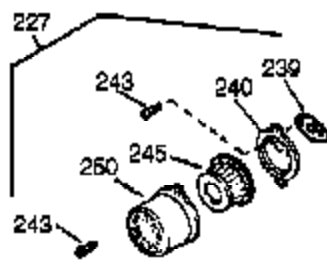

Engine Parts List #2

Ref #	Part Number	Qty	Description
72	27642	2	Oil Drain Plug
84	29193	1	Retaining Ring
92	650880	1	Lock Washer
111B	611226	1	Rocker On/Off Switch
129	650727	2	Screw, 5/16-18 x 1-3/4"
131A	650713	2	Screw, 5/16-18 x 5/8"
238	28820	2	Screw, 10-32 x 1/2"
239	27272A	1	* Air Cleaner Gasket
240	33266	1	Air Cleaner Body
245	33268	1	Air Cleaner Filter
250	33269A	1	Air Cleaner Cover
251	650513	1	Wing Nut, 1/4-20
260	36989A	1	Blower Housing
275	34185B	1	Muffler
277	650729	2	Screw, 5/16-18 x 3-3/16"
285	35985B	1	Starter Cup
290	30705	1	Fuel Line
291	29774	1	Fuel Line
292	26460	5	Fuel Line Clamp
292	26460	2	Fuel Line Clamp
370L	36990	1	Low Oil Decal
380	632351	1	Carburetor (Incl. 184)
390	590704	1	Rewind Starter (NOTE: This engine could have been built with 590746 starter.)