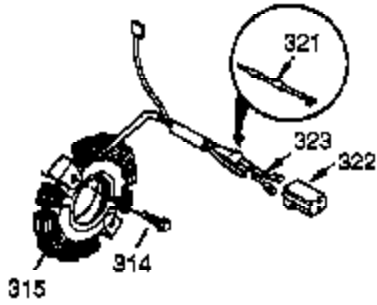

OPTIONAL STARTER MUFF KIT

OPTIONAL SPARK ARRESTOR KIT