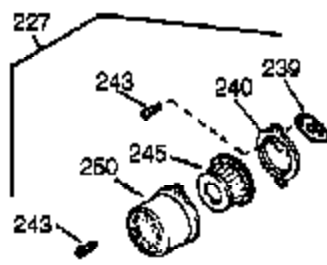

OPTIONAL QUIET MUFFLER

Ref #	Part Number	Qty	Description
72	27642	2	Oil Drain Plug
84	29193	1	Retaining Ring
92	650880	1	Lock Washer
111B	611226	1	Rocker On/Off Switch
129	650727	2	Screw, 5/16-18 x 1-3/4"
131A	650713	2	Screw, 5/16-18 x 5/8"
238	28820	2	Screw, 10-32 x 1/2"
239	27272A	1	* Air Cleaner Gasket
240	33266	1	Air Cleaner Body
245	33268	1	Air Cleaner Filter
250	33269A	1	Air Cleaner Cover
251	650513	1	Wing Nut, 1/4-20
260	36989A	1	Blower Housing
275	34185B	1	Muffler
277	650729	2	Screw, 5/16-18 x 3-3/16"
285	35985B	1	Starter Cup
290	30705	1	Fuel Line
292	26460	2	Fuel Line Clamp
370L	36990	1	Low Oil Decal
380	632351	1	Carburetor (Incl. 184)
390	590704	1	Rewind Starter (NOTE: This engine could have been built with 590746 starter.)