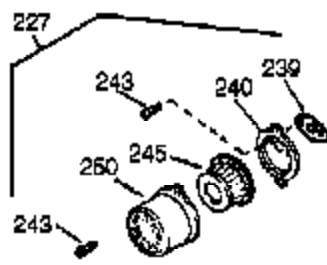

Ref #	Part Number	Qty	Description
72	27642	2	Oil Drain Plug
84	29193	1	Retaining Ring
92	650880	1	Lock Washer
111B	611226	1	Rocker On/Off Switch
129	650727	2	Screw, 5/16-18 x 1-3/4"
131A	651055	2	Screw, 5/16-18 x 5/8"
238	28820	2	Screw, 10-32 x 1/2"
239	27272A	1	* Air Cleaner Gasket
240	33266	1	Air Cleaner Body
245	33268	1	Air Cleaner Filter
250	33269A	1	Air Cleaner Cover
251	650513	1	Wing Nut, 1/4-20
260	36989A	1	Blower Housing
275	34185B	1	Muffler
277	650729	2	Screw, 5/16-18 x 3-3/16"
285	35985B	1	Starter Cup
290	30705	1	Fuel Line
292	26460	2	Fuel Line Clamp
370L	36990	1	Low Oil Decal
380	632351	1	Carburetor (Incl. 184)
390	590746	1	Rewind Starter