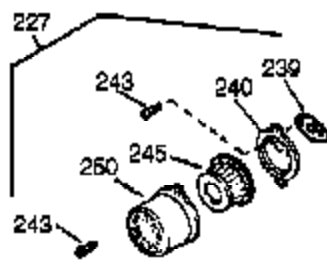

Ref #	Part Number	Qty	Description
72	27642	2	Oil Drain Plug
84	29193	1	Retaining Ring
92	650880	1	Lock Washer
129	650727	2	Screw, 5/16-18 x 1-3/4"
131A	650713	2	Screw, 5/16-18 x 5/8"
238	28820	2	Screw, 10-32 x 1/2"
239	27272A	1	* Air Cleaner Gasket
240	33266	1	Air Cleaner Body
245	33268	1	Air Cleaner Filter
250	33269A	1	Air Cleaner Cover
251	650513	1	Wing Nut, 1/4-20
260	33375D	1	Blower Housing
275	34185B	1	Muffler
277	650729	2	Screw, 5/16-18 x 3-3/16"
285	35985B	1	Starter Cup
290	30705	1	Fuel Line
292	26460	2	Fuel Line Clamp
380	632351	1	Carburetor (Incl. 184)
390	590704	1	Rewind Starter (NOTE: This engine could have been built with 590746 starter.)