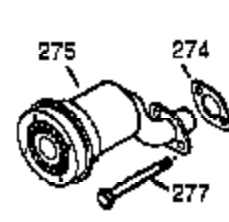

Ref #	Part Number	Qty	Description
72	27642	2	Oil Drain Plug
84	29193	1	Retaining Ring
92	650880	1	Lock Washer
129	650727	2	Screw, 5/16-18 x 1-3/4"
131A	650713	2	Screw, 5/16-18 x 5/8"
238	28820	2	Screw, 10-32 x 1/2"
239	27272A	1	* Air Cleaner Gasket
240	33266	1	Air Cleaner Body
245	33268	1	Air Cleaner Filter
250	33269A	1	Air Cleaner Cover
251	650513	1	Wing Nut, 1/4-20
260	33375D	1	Blower Housing
275	34185B	1	Muffler
277	650729	2	Screw, 5/16-18 x 3-3/16"
285	35985B	1	Starter Cup
290	30705	1	Fuel Line
292	26460	2	Fuel Line Clamp
380	632351	1	Carburetor (Incl. 184)
390	590704	1	Rewind Starter (NOTE: This engine could have been built with 590746 starter.)