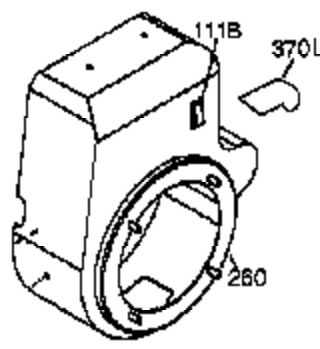

Ref #	Part Number	Qty	Description
72	27642	2	Oil Drain Plug
84	29193	1	Retaining Ring
92	650880	1	Lock Washer
129	650727	2	Screw, 5/16-18 x 1-3/4"
131A	650713	2	Screw, 5/16-18 x 5/8"
238	28820	2	Screw, 10-32 x 1/2"
239	27272A	1	* Air Cleaner Gasket
240	33266	1	Air Cleaner Body
245	33268	1	Air Cleaner Filter
250	33269A	1	Air Cleaner Cover
251	650513	1	Wing Nut, 1/4-20
260	33375D	1	Blower Housing
275	34185B	1	Muffler
277	650729	2	Screw, 5/16-18 x 3-3/16"
285	35985B	1	Starter Cup
290	30705	1	Fuel Line
292	26460	2	Fuel Line Clamp
380	632351	1	Carburetor (Incl. 184)
390	590704	1	Rewind Starter (NOTE: This engine could have been built with 590746 starter.)