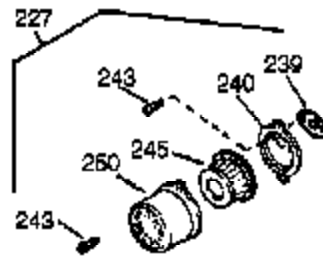

Ref #	Part Number	Qty	Description
72	27642	2	Oil Drain Plug
84	29193	1	Retaining Ring
92	650880	1	Lock Washer
227	35044	1	Air Cleaner Elbow Ass'y (Incl. 232,238,235,239A & 242)
228	650851	1	Stud, 1/4-20 x 8.1"
232	0	2	Pop Rivet (Purchase Locally)
234	650852	1	Nut, 1/4-20
235	30675	1	Air Cleaner Elbow Fitting
238	650163	2	Screw, 10-32 x 7/8"
239A	34698A	1	* Air Cleaner Gasket
239	27272A	1	* Air Cleaner Gasket
241A	37279	1	Air Cleaner Collar
245	34700B	1	Air Cleaner Filter
245A	34703	1	Air Cleaner Filter
250	34702	1	Air Cleaner Cover
251	650886	1	Wing Nut, 1/4-20
260	34833B	1	Blower Housing
275	34185B	1	Muffler
277	650729	2	Screw, 5/16-18 x 3-3/16"
285	35985B	1	Starter Cup
290	30962	1	Fuel Line
292	26460	2	Fuel Line Clamp
370A	35532	1	Logo Decal
370E	37089	1	Air Cleaner Decal
380	632325	1	Carburetor (Incl. 184)
390	590746	1	Rewind Starter (NOTE: This engine could have been built with 590704 starter.)