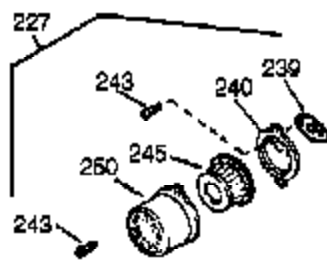

Engine Parts List #2

Ref #	Part Number	Qty	Description
72	27642	1	Oil Drain Plug
84	29193	1	Retaining Ring
92	650880	1	Lock Washer
129	650727	2	Screw, 5/16-18 x 1-3/4"
131A	651055	2	Screw, 5/16-18 x 5/8"
227	35044	1	Air Cleaner Elbow Ass'y. (Incl. 228,229,232,239 & 242)
228	650851	1	Stud, 1/4-20 x 8.1"
232	0	2	Pop Rivet (Can be purchased locally)
234	650852	1	Nut, 1/4-20
235	30675	1	Air Cleaner Elbow Fitting
238	650163	2	Screw, 10-32 x 7/8"
239	27272A	1	* Air Cleaner Gasket
239A	34698A	1	Air Cleaner Gasket
245	34700A	1	Air Cleaner Filter
245A	34703	1	Air Cleaner Filter
250	35602	1	Air Cleaner Cover
251	650886	1	Wing Nut
260	34833B	1	Blower Housing
275	34185B	1	Muffler
277	650729	2	Screw, 5/16-18 x 3-3/16"
285	35985B	1	Starter Cup
290	30705	1	Fuel Line
292	26460	2	Fuel Line Clamp
370D	35274	1	Caution Decal
370A	36261	1	Lubrication Decal
370E	37089	1	Air Cleaner Decal
380	632325	1	Carburetor (Incl. 184)
390	590704	1	Rewind Starter (NOTE: This engine could have been built with 590746 starter.)