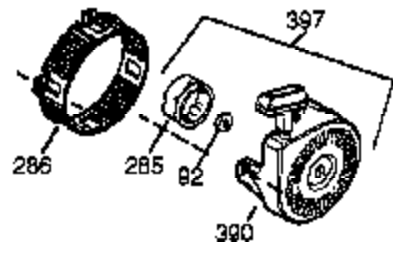

Engine Parts List #2

Ref #	Part Number	Qty	Description
4	0	1	Oil Drain Extension (Purchase Locally)
5	30969	1	Extension Cap
84	29193	1	Retaining Ring
92	650880	1	Lock Washer
238	28820	2	Screw, 10-32 x 1/2"
239	27272A	1	* Air Cleaner Gasket
240	33266	1	Air Cleaner Body
245	33268	1	Air Cleaner Filter
245A	35881	1	Air Cleaner Filter
250	33269A	1	Air Cleaner Cover
251	37444	1	Wing Nut, 1/4-20
260	36251A	1	Blower Housing
275	34185B	1	Muffler
277	650729	1	Screw, 5/16-18 x 3-3/16"
285	35985B	1	Starter Cup
290	30705	1	Fuel Line
292	26460	2	Fuel Line Clamp
370I	37119	1	Warning Decal
380	640260A	1	Carburetor (Incl. 184)
390	590746	1	Rewind Starter