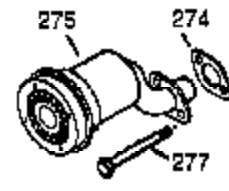

Engine Parts List #2

Ref #	Part Number	Qty	Description
4	0	1	Oil Drain Extension (Purchase Locally)
5	30969	1	Extension Cap
84	29193	1	Retaining Ring
92	650880	1	Lock Washer
238	28820	2	Screw, 10-32 x 1/2"
239	27272A	1	* Air Cleaner Gasket
240	33266	1	Air Cleaner Body
245	33268	1	Air Cleaner Filter
245A	35881	1	Air Cleaner Filter
250	33269A	1	Air Cleaner Cover
251	37444	1	Wing Nut, 1/4-20
260	36251A	1	Blower Housing
275	34185B	1	Muffler
277	650729	1	Screw, 5/16-18 x 3-3/16"
285	35985B	1	Starter Cup
290	30705	1	Fuel Line
292	26460	2	Fuel Line Clamp
370I	37119	1	Warning Decal
380	640260A	1	Carburetor (Incl. 184)
390	590746	1	Rewind Starter