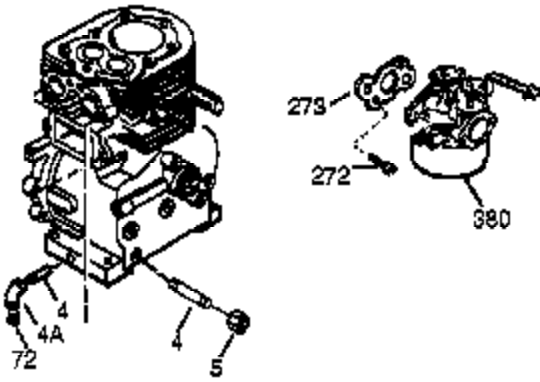

Engine Parts List #2

Ref #	Part Number	Qty	Description
4	0	1	Oil Drain Extension (Purchase Locally)
5	30969	1	Extension Cap
84	29193	1	Retaining Ring
92	650880	1	Lock Washer
238	28820	2	Screw, 10-32 x 1/2"
239	27272A	1	* Air Cleaner Gasket
240	33266	1	Air Cleaner Body
245	33268	1	Air Cleaner Filter
245A	35881	1	Air Cleaner Filter
250	33269A	1	Air Cleaner Cover
251	37444	1	Wing Nut, 1/4-20
260	36251A	1	Blower Housing
275	34185B	1	Muffler
277	650729	1	Screw, 5/16-18 x 3-3/16"
285	35985B	1	Starter Cup
290	30705	1	Fuel Line
292	26460	2	Fuel Line Clamp
370I	37119	1	Warning Decal
380	640260A	1	Carburetor (Incl. 184)
390	590746	1	Rewind Starter