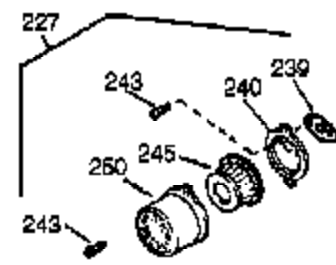

Engine Parts List #2

Ref #	Part Number	Qty	Description
4	0	1	Oil Drain Extension (Purchase Locally)
5	30969	1	Extension Cap
84	29193	1	Retaining Ring
92	650880	1	Lock Washer
238	28820	2	Screw, 10-32 x 1/2"
239	27272A	1	* Air Cleaner Gasket
240	33266	1	Air Cleaner Body
245	33268	1	Air Cleaner Filter
245A	35881	1	Air Cleaner Filter
250	33269A	1	Air Cleaner Cover
251	37444	1	Wing Nut, 1/4-20
260	36251A	1	Blower Housing
275	34185B	1	Muffler
277	650729	1	Screw, 5/16-18 x 3-3/16"
285	35985B	1	Starter Cup
290	30705	1	Fuel Line
292	26460	2	Fuel Line Clamp
370I	37119	1	Warning Decal
380	640260A	1	Carburetor (Incl. 184)
390	590746	1	Rewind Starter