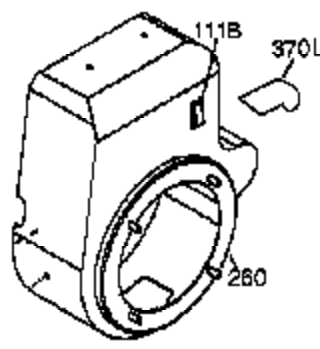

Engine Parts List #2

Ref #	Part Number	Qty	Description
4	0	1	Oil Drain Extension (Purchase Locally)
5	30969	1	Extension Cap
84	29193	1	Retaining Ring
92	650880	1	Lock Washer
238	28820	2	Screw, 10-32 x 1/2"
239	27272A	1	* Air Cleaner Gasket
240	33266	1	Air Cleaner Body
245	33268	1	Air Cleaner Filter
245A	35881	1	Air Cleaner Filter
250	33269A	1	Air Cleaner Cover
251	37444	1	Wing Nut, 1/4-20
260	36251A	1	Blower Housing
275	34185B	1	Muffler
277	650729	1	Screw, 5/16-18 x 3-3/16"
285	35985B	1	Starter Cup
290	30705	1	Fuel Line
292	26460	2	Fuel Line Clamp
370I	37119	1	Warning Decal
380	640260A	1	Carburetor (Incl. 184)
390	590746	1	Rewind Starter