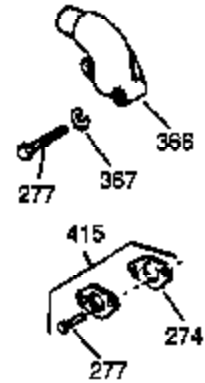

ILLUSTRATION SHOWS TYPICAL PARTS ONLY. ORDER BY PART NUMBER. PARTS NOT LISTED ARE SUPPLIED BY OEM.

VIEW 3 OF 4

Ref #	Part Number	Qty	Description
16	33454	1	Governor Lever
17	29916	1	Governor Lever Clamp
18	651028	1	Screw, Torx T-15, 8-32 x 3/8"
28	30322	1	Lock Nut, 8-32
30	35372A	1	Crankshaft
35	29826	1	Screw, 10-32 x 3/4"
36	29918	1	Lock Washer
37	29216	1	Lock Nut, 10-32
38	29642	1	Retaining Ring
69	35262A	1	* Cylinder Cover Gasket
70	35376	1	Cylinder Cover (Incl. 71, 75 & 80)
75	35319	1	Oil Seal
86	650833	7	Screw, 1/4-20 x 1-3/16"
87	650832	1	Screw, 1/4-20 x 1-11/16"
89	32589	1	Flywheel Key
92	650880	1	Lock Washer
130B	650713	2	Screw, 5/16-18 x 5/8"
264A	650802	1	Screw, 1/4-20 x 5/8"
277	650729	2	Screw, 5/16-18 x 3-3/16"
280	36799	1	Heat Shield
285	35985B	1	Starter Cup
290	30705	1	Fuel Line
292	26460	2	Fuel Line Clamp
298	650665	2	Screw, 1/4-15 x 3/4"
300	34156A	1	Fuel Tank (Incl. 292 & 301)
301	35355	1	Fuel Cap
308	35540	1	Fill Tube Clip
390	590704	1	Rewind Starter (NOTE: This engine could have been built with 590671 starter. Refer to the design of the rope pulley strength ribs for part identification. Individual starter parts do not interchange.)
420	730225	1	SAE 30 4-Cycle Engine Oil (Quart)