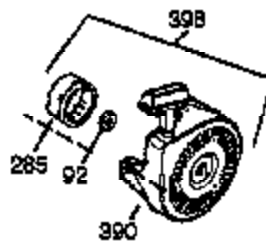

Ref #	Part Number	Qty	Description
	370 36261	1	Instruction Decal
	370B 35703	1	Throttle Decal
	370A 34414	1	Warning Decal
	370C 35274	1	Instruction Decal
	380 632351	1	Carburetor (Incl. 184)
	390 590704	1	Rewind Starter (NOTE: This engine could have been built with 590671 starter. Refer to the design of the rope pulley strength ribs for part identification. Individual starter parts do not interchange.)
	400 36450A	1	* Gasket Set (Incl. items marked PK i n notes) Incl. part #'s 27272A (1), 27896A (2), 27915A (1), 29673 (1), 33263 (1), 33629 (1), 34698A (1), 35262A (1), 36448 (1)
	420 730225	1	SAE 30 4-Cycle Engine Oil (Quart)

ILLUSTRATION SHOWS TYPICAL PARTS ONLY. ORDER BY PART NUMBER. PARTS NOT LISTED ARE SUPPLIED BY OEM.

VIEW 2 OF 4

ILLUSTRATION SHOWS TYPICAL PARTS ONLY. ORDER BY PART NUMBER. PARTS NOT LISTED ARE SUPPLIED BY OEM.

**VIEW 3 OF 4**

Ref #	Part Number	Qty	Description
16	33454	1	Governor Lever
17	29916	1	Governor Lever Clamp
18	651028	1	Screw, Torx T-15, 8-32 x 3/8"
28	30322	1	Lock Nut, 8-32
30	35372A	1	Crankshaft
35	29826	1	Screw, 10-32 x 3/4"
36	29918	1	Lock Washer
37	29216	1	Lock Nut, 10-32
38	29642	1	Retaining Ring
69	35262A	1	* Cylinder Cover Gasket
70	35376	1	Cylinder Cover (Incl. 71, 75 & 80)
75	35319	1	Oil Seal
86	650833	7	Screw, 1/4-20 x 1-3/16"
87	650832	1	Screw, 1/4-20 x 1-11/16"
89	32589	1	Flywheel Key
92	650880	1	Lock Washer
130B	650713	2	Screw, 5/16-18 x 5/8"
264A	650802	1	Screw, 1/4-20 x 5/8"
277	650729	2	Screw, 5/16-18 x 3-3/16"
280	36799	1	Heat Shield
285	35985B	1	Starter Cup
290	30705	1	Fuel Line
292	26460	2	Fuel Line Clamp
298	650665	2	Screw, 1/4-15 x 3/4"
300	34156A	1	Fuel Tank (Incl. 292 & 301)
301	35355	1	Fuel Cap
308	35540	1	Fill Tube Clip
390	590704	1	Rewind Starter (NOTE: This engine could have been built with 590671 starter. Refer to the design of the rope pulley strength ribs for part identification. Individual starter parts do not interchange.)
420	730225	1	SAE 30 4-Cycle Engine Oil (Quart)