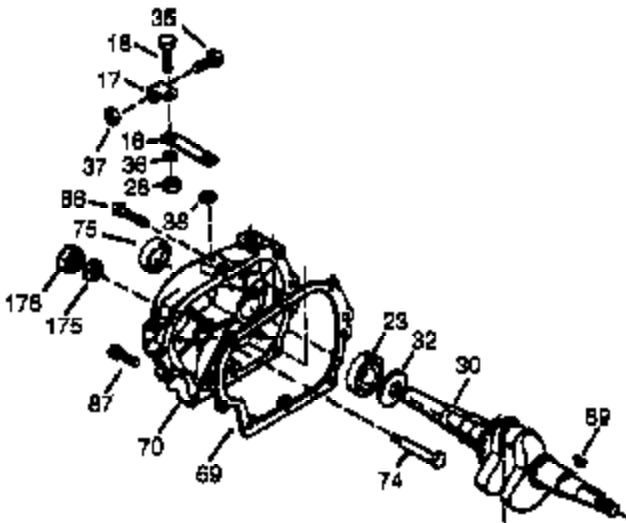

Ref #	Part Number	Qty	Description
	370 36261	1	Instruction Decal
	370B 35703	1	Throttle Decal
	370A 34414	1	Warning Decal
	370C 35274	1	Instruction Decal
	380 632351	1	Carburetor (Incl. 184)
	390 590704	1	Rewind Starter (NOTE: This engine could have been built with 590671 starter. Refer to the design of the rope pulley strength ribs for part identification. Individual starter parts do not interchange.)
	400 36450A	1	* Gasket Set (Incl. items marked PK i n notes) Incl. part #'s 27272A (1), 27896A (2), 27915A (1), 29673 (1), 33263 (1), 33629 (1), 34698A (1), 35262A (1), 36448 (1)
	420 730225	1	SAE 30 4-Cycle Engine Oil (Quart)

ILLUSTRATION SHOWS TYPICAL PARTS ONLY. ORDER BY PART NUMBER. PARTS NOT LISTED ARE SUPPLIED BY OEM.

VIEW 2 OF 4

ILLUSTRATION SHOWS TYPICAL PARTS ONLY. ORDER BY PART NUMBER. PARTS NOT LISTED ARE SUPPLIED BY OEM.

**VIEW 3 OF 4**

Ref #	Part Number	Qty	Description
16	33454	1	Governor Lever
17	29916	1	Governor Lever Clamp
18	651028	1	Screw, Torx T-15, 8-32 x 3/8"
28	30322	1	Lock Nut, 8-32
30	35372A	1	Crankshaft
35	29826	1	Screw, 10-32 x 3/4"
36	29918	1	Lock Washer
37	29216	1	Lock Nut, 10-32
38	29642	1	Retaining Ring
69	35262A	1	* Cylinder Cover Gasket
70	35376	1	Cylinder Cover (Incl. 71, 75 & 80)
75	35319	1	Oil Seal
86	650833	7	Screw, 1/4-20 x 1-3/16"
87	650832	1	Screw, 1/4-20 x 1-11/16"
89	32589	1	Flywheel Key
92	650880	1	Lock Washer
130B	650713	2	Screw, 5/16-18 x 5/8"
264A	650802	1	Screw, 1/4-20 x 5/8"
277	650729	2	Screw, 5/16-18 x 3-3/16"
280	36799	1	Heat Shield
285	35985B	1	Starter Cup
290	30705	1	Fuel Line
292	26460	2	Fuel Line Clamp
298	650665	2	Screw, 1/4-15 x 3/4"
300	34156A	1	Fuel Tank (Incl. 292 & 301)
301	35355	1	Fuel Cap
308	35540	1	Fill Tube Clip
390	590704	1	Rewind Starter (NOTE: This engine could have been built with 590671 starter. Refer to the design of the rope pulley strength ribs for part identification. Individual starter parts do not interchange.)
420	730225	1	SAE 30 4-Cycle Engine Oil (Quart)