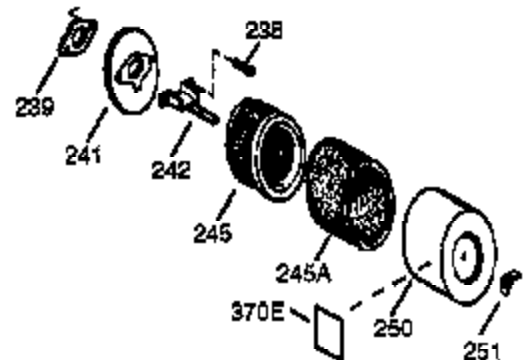

ILLUSTRATION SHOWS TYPICAL PARTS ONLY. ORDER BY PART NUMBER. PARTS NOT LISTED ARE SUPPLIED BY OEM.

VIEW 2 OF 4

Engine Parts List #2

Ref #	Part Number	Qty	Description
1	35385	1	Cylinder (Incl. 2 & 20)
2	27652	2	Dowel Pin
4	0	1	Oil Drain Extension (Purchase Locally)
5	30969	1	Extension Cap
169	27896A	2	* Breather Gasket
170	28423	1	Breather Body
171	28424	1	Breather Element
172	28425	1	Valve Cover
174	650128	2	Screw, 10-24 x 1/2"
178	29752	2	Nut & Lock Washer, 1/4-28
207	33878	1	Throttle Link
239	27272A	1	* Air Cleaner Gasket
240	33266	1	Air Cleaner Body
242	33267	1	Air Cleaner Bracket
243	28820	2	Screw, 10-32 x 1/2"
245A	35881	1	Air Cleaner Filter
245	33268	1	Air Cleaner Filter
250	33269A	1	Air Cleaner Cover
251	650513	1	Wing Nut, 1/4-20
275	34185B	1	Muffler
276	31588	1	Locking Plate
277	650729	2	Screw, 5/16-18 x 3-3/16"
280	36799	1	Heat Shield
290	30705	1	Fuel Line
292	26460	2	Fuel Line Clamp
308	35540	1	Fill Tube Clip
370C	35274	1	Instruction Decal
380	632351	1	Carburetor (Incl. 184)
420	730225	1	SAE 30 4-Cycle Engine Oil (Quart)