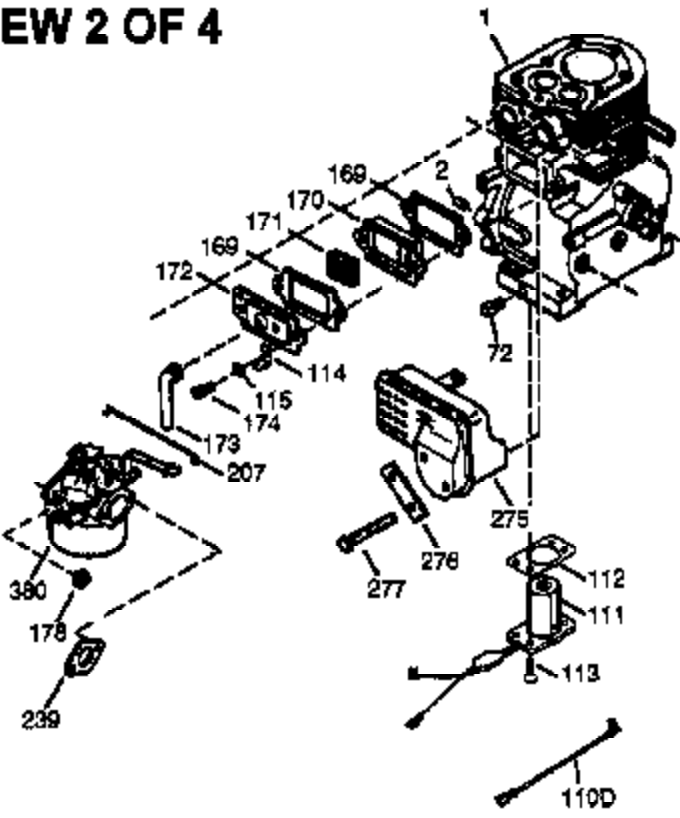

ILLUSTRATION SHOWS TYPICAL PARTS ONLY. ORDER BY PART NUMBER. PARTS NOT LISTED ARE SUPPLIED BY OEM.

VIEW 2 OF 4

Engine Parts List #2

Ref #	Part Number	Qty	Description
1	35385	1	Cylinder (Incl. 2 & 20)
2	27652	2	Dowel Pin
4	0	1	Oil Drain Extension (Purchase Locally)
5	30969	1	Extension Cap
169	27896A	2	* Breather Gasket
170	28423	1	Breather Body
171	28424	1	Breather Element
172	28425	1	Valve Cover
174	650128	2	Screw, 10-24 x 1/2"
178	29752	2	Nut & Lock Washer, 1/4-28
207	33878	1	Throttle Link
239	27272A	1	* Air Cleaner Gasket
240	33266	1	Air Cleaner Body
242	33267	1	Air Cleaner Bracket
243	28820	2	Screw, 10-32 x 1/2"
245A	35881	1	Air Cleaner Filter
245	33268	1	Air Cleaner Filter
250	33269A	1	Air Cleaner Cover
251	650513	1	Wing Nut, 1/4-20
275	34185B	1	Muffler
276	31588	1	Locking Plate
277	650729	2	Screw, 5/16-18 x 3-3/16"
280	36799	1	Heat Shield
290	30705	1	Fuel Line
292	26460	2	Fuel Line Clamp
308	35540	1	Fill Tube Clip
370C	35274	1	Instruction Decal
380	632351	1	Carburetor (Incl. 184)
420	730225	1	SAE 30 4-Cycle Engine Oil (Quart)