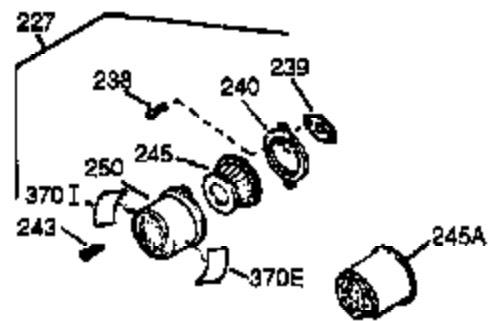

ILLUSTRATION SHOWS TYPICAL PARTS ONLY. ORDER BY PART NUMBER. PARTS NOT LISTED ARE SUPPLIED BY OEM.

VIEW 2 OF 4

Engine Parts List #2

Ref #	Part Number	Qty	Description
1	35385	1	Cylinder (Incl. 2 & 20)
2	27652	2	Dowel Pin
4	0	1	Oil Drain Extension (Purchase Locally)
5	30969	1	Extension Cap
169	27896A	2	* Breather Gasket
170	28423	1	Breather Body
171	28424	1	Breather Element
172	28425	1	Valve Cover
174	650128	2	Screw, 10-24 x 1/2"
178	29752	2	Nut & Lock Washer, 1/4-28
207	33878	1	Throttle Link
239	27272A	1	* Air Cleaner Gasket
240	33266	1	Air Cleaner Body
242	33267	1	Air Cleaner Bracket
243	28820	2	Screw, 10-32 x 1/2"
245A	35881	1	Air Cleaner Filter
245	33268	1	Air Cleaner Filter
250	33269A	1	Air Cleaner Cover
251	650513	1	Wing Nut, 1/4-20
275	34185B	1	Muffler
276	31588	1	Locking Plate
277	650729	2	Screw, 5/16-18 x 3-3/16"
280	36799	1	Heat Shield
290	30705	1	Fuel Line
292	26460	2	Fuel Line Clamp
308	35540	1	Fill Tube Clip
370C	35274	1	Instruction Decal
380	632351	1	Carburetor (Incl. 184)
420	730225	1	SAE 30 4-Cycle Engine Oil (Quart)