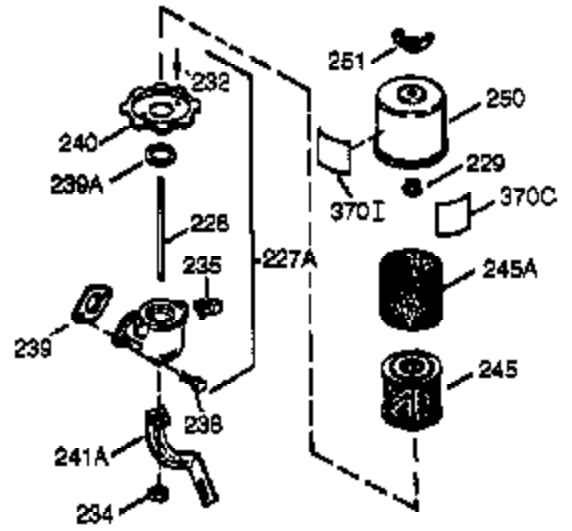

ILLUSTRATION SHOWS TYPICAL PARTS ONLY. ORDER BY PART NUMBER. PARTS NOT LISTED ARE SUPPLIED BY OEM.

VIEW 2 OF 4

Engine Parts List #2

Ref #	Part Number	Qty	Description
1	35385	1	Cylinder (Incl. 2 & 20)
2	27652	2	Dowel Pin
4	0	1	Oil Drain Extension (Purchase Locally)
5	30969	1	Extension Cap
169	27896A	2	* Breather Gasket
170	28423	1	Breather Body
171	28424	1	Breather Element
172	28425	1	Valve Cover
174	650128	2	Screw, 10-24 x 1/2"
178	29752	2	Nut & Lock Washer, 1/4-28
207	33878	1	Throttle Link
239	27272A	1	* Air Cleaner Gasket
240	33266	1	Air Cleaner Body
242	33267	1	Air Cleaner Bracket
243	28820	2	Screw, 10-32 x 1/2"
245A	35881	1	Air Cleaner Filter
245	33268	1	Air Cleaner Filter
250	33269A	1	Air Cleaner Cover
251	650513	1	Wing Nut, 1/4-20
275	34185B	1	Muffler
276	31588	1	Locking Plate
277	650729	2	Screw, 5/16-18 x 3-3/16"
280	36799	1	Heat Shield
290	30705	1	Fuel Line
292	26460	2	Fuel Line Clamp
308	35540	1	Fill Tube Clip
370C	35274	1	Instruction Decal
380	632351	1	Carburetor (Incl. 184)
420	730225	1	SAE 30 4-Cycle Engine Oil (Quart)