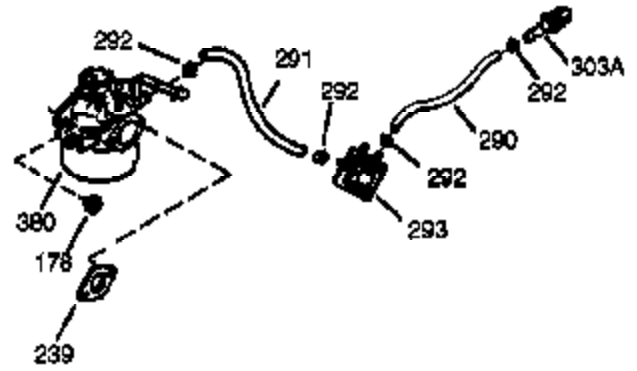

ILLUSTRATION SHOWS TYPICAL PARTS ONLY. ORDER BY PART NUMBER. PARTS NOT LISTED ARE SUPPLIED BY OEM.

VIEW 2 OF 4

Engine Parts List #2

Ref #	Part Number	Qty	Description
1	35385	1	Cylinder (Incl. 2 & 20)
2	27652	2	Dowel Pin
4	0	1	Oil Drain Extension (Purchase Locally)
5	30969	1	Extension Cap
169	27896A	2	* Breather Gasket
170	28423	1	Breather Body
171	28424	1	Breather Element
172	28425	1	Valve Cover
174	650128	2	Screw, 10-24 x 1/2"
178	29752	2	Nut & Lock Washer, 1/4-28
207	33878	1	Throttle Link
239	27272A	1	* Air Cleaner Gasket
240	33266	1	Air Cleaner Body
242	33267	1	Air Cleaner Bracket
243	28820	2	Screw, 10-32 x 1/2"
245A	35881	1	Air Cleaner Filter
245	33268	1	Air Cleaner Filter
250	33269A	1	Air Cleaner Cover
251	650513	1	Wing Nut, 1/4-20
275	34185B	1	Muffler
276	31588	1	Locking Plate
277	650729	2	Screw, 5/16-18 x 3-3/16"
280	36799	1	Heat Shield
290	30705	1	Fuel Line
292	26460	2	Fuel Line Clamp
308	35540	1	Fill Tube Clip
370C	35274	1	Instruction Decal
380	632351	1	Carburetor (Incl. 184)
420	730225	1	SAE 30 4-Cycle Engine Oil (Quart)