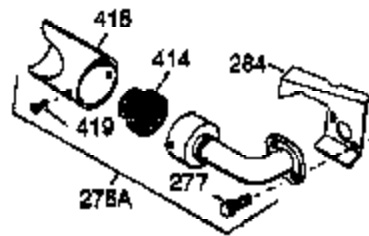

Ref #	Part Number	Qty	Description
	370 36261	1	Instruction Decal
	370B 35703	1	Throttle Decal
	370A 34414	1	Warning Decal
	370C 35274	1	Instruction Decal
	380 632351	1	Carburetor (Incl. 184)
	390 590704	1	Rewind Starter (NOTE: This engine could have been built with 590671 starter. Refer to the design of the rope pulley strength ribs for part identification. Individual starter parts do not interchange.)
	400 36450A	1	* Gasket Set (Incl. items marked PK i n notes) Incl. part #'s 27272A (1), 27896A (2), 27915A (1), 29673 (1), 33263 (1), 33629 (1), 34698A (1), 35262A (1), 36448 (1)
	420 730225	1	SAE 30 4-Cycle Engine Oil (Quart)

ILLUSTRATION SHOWS TYPICAL PARTS ONLY. ORDER BY PART NUMBER. PARTS NOT LISTED ARE SUPPLIED BY OEM.

VIEW 2 OF 4

ILLUSTRATION SHOWS TYPICAL PARTS ONLY. ORDER BY PART NUMBER. PARTS NOT LISTED ARE SUPPLIED BY OEM.

**VIEW 3 OF 4**

Ref #	Part Number	Qty	Description
16	33454	1	Governor Lever
17	29916	1	Governor Lever Clamp
18	651028	1	Screw, Torx T-15, 8-32 x 3/8"
28	30322	1	Lock Nut, 8-32
30	35372A	1	Crankshaft
35	29826	1	Screw, 10-32 x 3/4"
36	29918	1	Lock Washer
37	29216	1	Lock Nut, 10-32
38	29642	1	Retaining Ring
69	35262A	1	* Cylinder Cover Gasket
70	35376	1	Cylinder Cover (Incl. 71, 75 & 80)
75	35319	1	Oil Seal
86	650833	7	Screw, 1/4-20 x 1-3/16"
87	650832	1	Screw, 1/4-20 x 1-11/16"
89	32589	1	Flywheel Key
92	650880	1	Lock Washer
130B	650713	2	Screw, 5/16-18 x 5/8"
264A	650802	1	Screw, 1/4-20 x 5/8"
277	650729	2	Screw, 5/16-18 x 3-3/16"
280	36799	1	Heat Shield
285	35985B	1	Starter Cup
290	30705	1	Fuel Line
292	26460	2	Fuel Line Clamp
298	650665	2	Screw, 1/4-15 x 3/4"
300	34156A	1	Fuel Tank (Incl. 292 & 301)
301	35355	1	Fuel Cap
308	35540	1	Fill Tube Clip
390	590704	1	Rewind Starter (NOTE: This engine could have been built with 590671 starter. Refer to the design of the rope pulley strength ribs for part identification. Individual starter parts do not interchange.)
420	730225	1	SAE 30 4-Cycle Engine Oil (Quart)