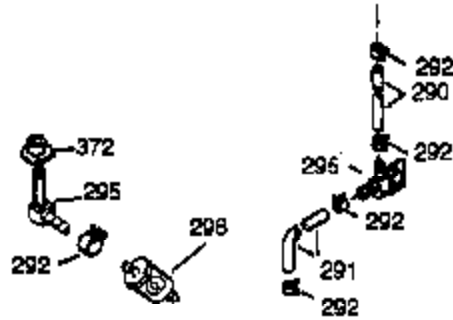

Ref #	Part Number	Qty	Description
	370 36261	1	Instruction Decal
	370B 35703	1	Throttle Decal
	370A 34414	1	Warning Decal
	370C 35274	1	Instruction Decal
	380 632351	1	Carburetor (Incl. 184)
	390 590704	1	Rewind Starter (NOTE: This engine could have been built with 590671 starter. Refer to the design of the rope pulley strength ribs for part identification. Individual starter parts do not interchange.)
	400 36450A	1	* Gasket Set (Incl. items marked PK i n notes) Incl. part #'s 27272A (1), 27896A (2), 27915A (1), 29673 (1), 33263 (1), 33629 (1), 34698A (1), 35262A (1), 36448 (1)
	420 730225	1	SAE 30 4-Cycle Engine Oil (Quart)

ILLUSTRATION SHOWS TYPICAL PARTS ONLY. ORDER BY PART NUMBER. PARTS NOT LISTED ARE SUPPLIED BY OEM.

VIEW 2 OF 4

ILLUSTRATION SHOWS TYPICAL PARTS ONLY. ORDER BY PART NUMBER. PARTS NOT LISTED ARE SUPPLIED BY OEM.

**VIEW 3 OF 4**

Ref #	Part Number	Qty	Description
16	33454	1	Governor Lever
17	29916	1	Governor Lever Clamp
18	651028	1	Screw, Torx T-15, 8-32 x 3/8"
28	30322	1	Lock Nut, 8-32
30	35372A	1	Crankshaft
35	29826	1	Screw, 10-32 x 3/4"
36	29918	1	Lock Washer
37	29216	1	Lock Nut, 10-32
38	29642	1	Retaining Ring
69	35262A	1	* Cylinder Cover Gasket
70	35376	1	Cylinder Cover (Incl. 71, 75 & 80)
75	35319	1	Oil Seal
86	650833	7	Screw, 1/4-20 x 1-3/16"
87	650832	1	Screw, 1/4-20 x 1-11/16"
89	32589	1	Flywheel Key
92	650880	1	Lock Washer
130B	650713	2	Screw, 5/16-18 x 5/8"
264A	650802	1	Screw, 1/4-20 x 5/8"
277	650729	2	Screw, 5/16-18 x 3-3/16"
280	36799	1	Heat Shield
285	35985B	1	Starter Cup
290	30705	1	Fuel Line
292	26460	2	Fuel Line Clamp
298	650665	2	Screw, 1/4-15 x 3/4"
300	34156A	1	Fuel Tank (Incl. 292 & 301)
301	35355	1	Fuel Cap
308	35540	1	Fill Tube Clip
390	590704	1	Rewind Starter (NOTE: This engine could have been built with 590671 starter. Refer to the design of the rope pulley strength ribs for part identification. Individual starter parts do not interchange.)
420	730225	1	SAE 30 4-Cycle Engine Oil (Quart)