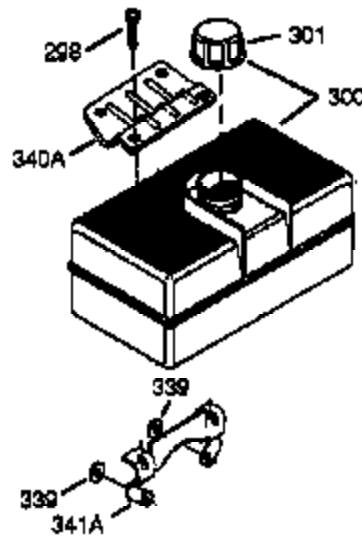

Ref #	Part Number	Qty	Description
	370 36261	1	Instruction Decal
	370B 35703	1	Throttle Decal
	370A 34414	1	Warning Decal
	370C 35274	1	Instruction Decal
	380 632351	1	Carburetor (Incl. 184)
	390 590704	1	Rewind Starter (NOTE: This engine could have been built with 590671 starter. Refer to the design of the rope pulley strength ribs for part identification. Individual starter parts do not interchange.)
	400 36450A	1	* Gasket Set (Incl. items marked PK i n notes) Incl. part #'s 27272A (1), 27896A (2), 27915A (1), 29673 (1), 33263 (1), 33629 (1), 34698A (1), 35262A (1), 36448 (1)
	420 730225	1	SAE 30 4-Cycle Engine Oil (Quart)

ILLUSTRATION SHOWS TYPICAL PARTS ONLY. ORDER BY PART NUMBER. PARTS NOT LISTED ARE SUPPLIED BY OEM.

VIEW 2 OF 4

ILLUSTRATION SHOWS TYPICAL PARTS ONLY. ORDER BY PART NUMBER. PARTS NOT LISTED ARE SUPPLIED BY OEM.

**VIEW 3 OF 4**

Ref #	Part Number	Qty	Description
16	33454	1	Governor Lever
17	29916	1	Governor Lever Clamp
18	651028	1	Screw, Torx T-15, 8-32 x 3/8"
28	30322	1	Lock Nut, 8-32
30	35372A	1	Crankshaft
35	29826	1	Screw, 10-32 x 3/4"
36	29918	1	Lock Washer
37	29216	1	Lock Nut, 10-32
38	29642	1	Retaining Ring
69	35262A	1	* Cylinder Cover Gasket
70	35376	1	Cylinder Cover (Incl. 71, 75 & 80)
75	35319	1	Oil Seal
86	650833	7	Screw, 1/4-20 x 1-3/16"
87	650832	1	Screw, 1/4-20 x 1-11/16"
89	32589	1	Flywheel Key
92	650880	1	Lock Washer
130B	650713	2	Screw, 5/16-18 x 5/8"
264A	650802	1	Screw, 1/4-20 x 5/8"
277	650729	2	Screw, 5/16-18 x 3-3/16"
280	36799	1	Heat Shield
285	35985B	1	Starter Cup
290	30705	1	Fuel Line
292	26460	2	Fuel Line Clamp
298	650665	2	Screw, 1/4-15 x 3/4"
300	34156A	1	Fuel Tank (Incl. 292 & 301)
301	35355	1	Fuel Cap
308	35540	1	Fill Tube Clip
390	590704	1	Rewind Starter (NOTE: This engine could have been built with 590671 starter. Refer to the design of the rope pulley strength ribs for part identification. Individual starter parts do not interchange.)
420	730225	1	SAE 30 4-Cycle Engine Oil (Quart)