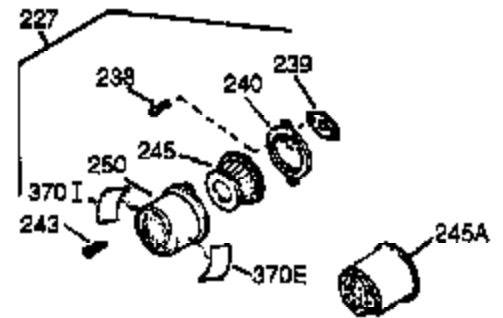

Ref #	Part Number	Qty	Description
370K	36695	1	Starter Decal
380	632351	1	Carburetor (Incl. 184)
390	590704	1	Rewind Starter
400	36450A	1	* Gasket Set (Incl. items marked PK i n notes) Incl. part #'s 27272A (1), 27896A (2), 27915A (1), 29673 (1), 33263 (1), 33629 (1), 34698A (1), 35262A (1), 36448 (1)
420	730225	1	SAE 30 4-Cycle Engine Oil (Quart)

ILLUSTRATION SHOWS TYPICAL PARTS ONLY. ORDER BY PART NUMBER. PARTS NOT LISTED ARE SUPPLIED BY OEM.

VIEW 2 OF 4