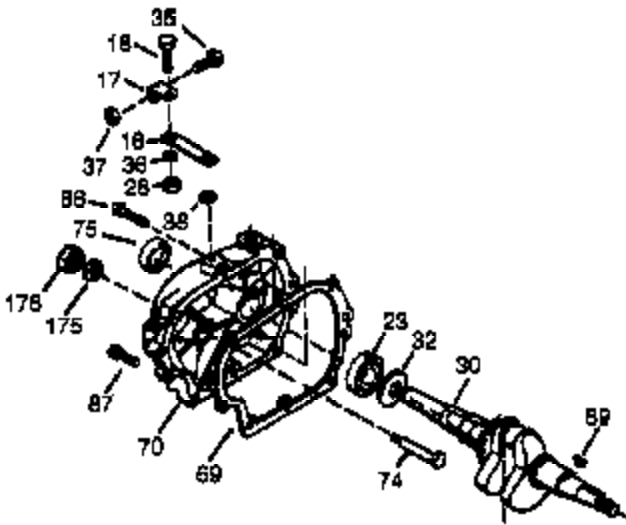

ILLUSTRATION SHOWS TYPICAL PARTS ONLY. ORDER BY PART NUMBER. PARTS NOT LISTED ARE SUPPLIED BY OEM.

VIEW 3 OF 4

Ref #	Part Number	Qty	Description
16	33454	1	Governor Lever
17	29916	1	Governor Lever Clamp
18	651028	1	Screw, Torx T-15, 8-32 x 3/8"
28	30322	1	Lock Nut, 8-32
30	35441A	1	Crankshaft
35	29826	1	Screw, 10-32 x 3/4"
36	29918	1	Lock Washer
37	29216	1	Lock Nut, 10-32
38	29642	1	Retaining Ring
69	35262A	1	* Cylinder Cover Gasket
70	35376	1	Cylinder Cover (Incl. 71, 75 & 80)
75	35319	1	Oil Seal
86	650833	7	Screw, 1/4-20 x 1-3/16"
87	650832	1	Screw, 1/4-20 x 1-11/16"
89	32589	1	Flywheel Key
92	650880	1	Lock Washer
130B	650713	2	Screw, 5/16-18 x 5/8"
264A	650802	1	Screw, 1/4-20 x 5/8"
277	650729	2	Screw, 5/16-18 x 3-3/16"
285	35985B	1	Starter Cup
290	30705	1	Fuel Line
292	26460	2	Fuel Line Clamp
298	650665	2	Screw, 1/4-15 x 3/4"
300	34186A	1	Fuel Tank (Incl. 292 & 301)
301	35650	1	Fuel Cap
390	590704	1	Rewind Starter
420	730225	1	SAE 30 4-Cycle Engine Oil (Quart)