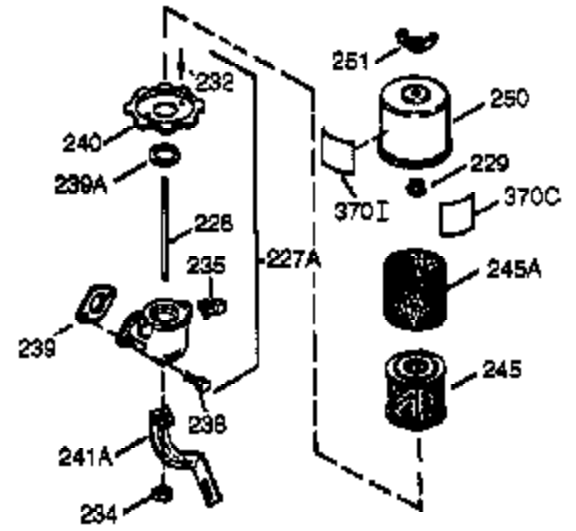

Ref #	Part Number	Qty	Description
370K	36695	1	Starter Decal
380	632351	1	Carburetor (Incl. 184)
390	590704	1	Rewind Starter
400	36450A	1	* Gasket Set (Incl. items marked PK i n notes) Incl. part #'s 27272A (1), 27896A (2), 27915A (1), 29673 (1), 33263 (1), 33629 (1), 34698A (1), 35262A (1), 36448 (1)
420	730225	1	SAE 30 4-Cycle Engine Oil (Quart)

ILLUSTRATION SHOWS TYPICAL PARTS ONLY. ORDER BY PART NUMBER. PARTS NOT LISTED ARE SUPPLIED BY OEM.

VIEW 2 OF 4