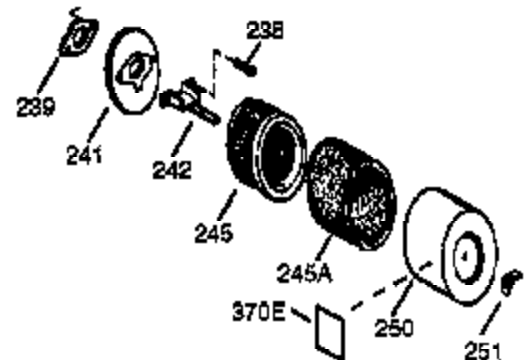

Ref #	Part Number	Qty	Description
370K	36695	1	Starter Decal
380	632351	1	Carburetor (Incl. 184)
390	590704	1	Rewind Starter
400	36450A	1	* Gasket Set (Incl. items marked PK i n notes) Incl. part #'s 27272A (1), 27896A (2), 27915A (1), 29673 (1), 33263 (1), 33629 (1), 34698A (1), 35262A (1), 36448 (1)
420	730225	1	SAE 30 4-Cycle Engine Oil (Quart)

ILLUSTRATION SHOWS TYPICAL PARTS ONLY. ORDER BY PART NUMBER. PARTS NOT LISTED ARE SUPPLIED BY OEM.

VIEW 2 OF 4