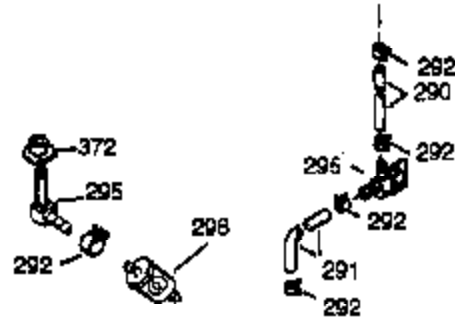

ILLUSTRATION SHOWS TYPICAL PARTS ONLY. ORDER BY PART NUMBER. PARTS NOT LISTED ARE SUPPLIED BY OEM.

VIEW 3 OF 4

Ref #	Part Number	Qty	Description
16	33454	1	Governor Lever
17	29916	1	Governor Lever Clamp
18	651028	1	Screw, Torx T-15, 8-32 x 3/8"
28	30322	1	Lock Nut, 8-32
30	35441A	1	Crankshaft
35	29826	1	Screw, 10-32 x 3/4"
36	29918	1	Lock Washer
37	29216	1	Lock Nut, 10-32
38	29642	1	Retaining Ring
69	35262A	1	* Cylinder Cover Gasket
70	35376	1	Cylinder Cover (Incl. 71, 75 & 80)
75	35319	1	Oil Seal
86	650833	7	Screw, 1/4-20 x 1-3/16"
87	650832	1	Screw, 1/4-20 x 1-11/16"
89	32589	1	Flywheel Key
92	650880	1	Lock Washer
130B	650713	2	Screw, 5/16-18 x 5/8"
264A	650802	1	Screw, 1/4-20 x 5/8"
277	650729	2	Screw, 5/16-18 x 3-3/16"
285	35985B	1	Starter Cup
290	30705	1	Fuel Line
292	26460	2	Fuel Line Clamp
298	650665	2	Screw, 1/4-15 x 3/4"
300	34186A	1	Fuel Tank (Incl. 292 & 301)
301	35650	1	Fuel Cap
390	590704	1	Rewind Starter
420	730225	1	SAE 30 4-Cycle Engine Oil (Quart)