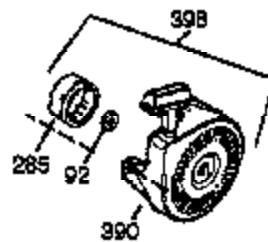

ILLUSTRATION SHOWS TYPICAL PARTS ONLY. ORDER BY PART NUMBER. PARTS NOT LISTED ARE SUPPLIED BY OEM.

VIEW 3 OF 4

Ref #	Part Number	Qty	Description
16	33454	1	Governor Lever
17	29916	1	Governor Lever Clamp
18	651028	1	Screw, Torx T-15, 8-32 x 3/8"
28	30322	1	Lock Nut, 8-32
30	35441A	1	Crankshaft
35	29826	1	Screw, 10-32 x 3/4"
36	29918	1	Lock Washer
37	29216	1	Lock Nut, 10-32
38	29642	1	Retaining Ring
69	35262A	1	* Cylinder Cover Gasket
70	35376	1	Cylinder Cover (Incl. 71, 75 & 80)
75	35319	1	Oil Seal
86	650833	7	Screw, 1/4-20 x 1-3/16"
87	650832	1	Screw, 1/4-20 x 1-11/16"
89	32589	1	Flywheel Key
92	650880	1	Lock Washer
130B	650713	2	Screw, 5/16-18 x 5/8"
264A	650802	1	Screw, 1/4-20 x 5/8"
277	650729	2	Screw, 5/16-18 x 3-3/16"
285	35985B	1	Starter Cup
290	30705	1	Fuel Line
292	26460	2	Fuel Line Clamp
298	650665	2	Screw, 1/4-15 x 3/4"
300	34186A	1	Fuel Tank (Incl. 292 & 301)
301	35650	1	Fuel Cap
390	590704	1	Rewind Starter
420	730225	1	SAE 30 4-Cycle Engine Oil (Quart)