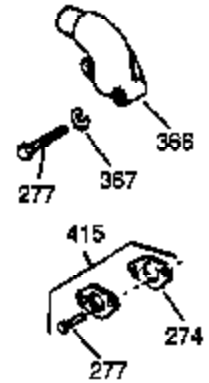

ILLUSTRATION SHOWS TYPICAL PARTS ONLY. ORDER BY PART NUMBER. PARTS NOT LISTED ARE SUPPLIED BY OEM.

VIEW 3 OF 4

Ref #	Part Number	Qty	Description
16	33454	1	Governor Lever
17	29916	1	Governor Lever Clamp
18	651028	1	Screw, Torx T-15, 8-32 x 3/8"
28	30322	1	Lock Nut, 8-32
30	35441A	1	Crankshaft
35	29826	1	Screw, 10-32 x 3/4"
36	29918	1	Lock Washer
37	29216	1	Lock Nut, 10-32
38	29642	1	Retaining Ring
69	35262A	1	* Cylinder Cover Gasket
70	35376	1	Cylinder Cover (Incl. 71, 75 & 80)
75	35319	1	Oil Seal
86	650833	7	Screw, 1/4-20 x 1-3/16"
87	650832	1	Screw, 1/4-20 x 1-11/16"
89	32589	1	Flywheel Key
92	650880	1	Lock Washer
130B	650713	2	Screw, 5/16-18 x 5/8"
264A	650802	1	Screw, 1/4-20 x 5/8"
277	650729	2	Screw, 5/16-18 x 3-3/16"
285	35985B	1	Starter Cup
290	30705	1	Fuel Line
292	26460	2	Fuel Line Clamp
298	650665	2	Screw, 1/4-15 x 3/4"
300	34186A	1	Fuel Tank (Incl. 292 & 301)
301	35650	1	Fuel Cap
390	590704	1	Rewind Starter
420	730225	1	SAE 30 4-Cycle Engine Oil (Quart)