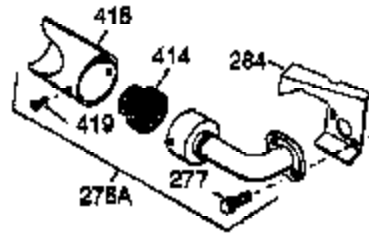

ILLUSTRATION SHOWS TYPICAL PARTS ONLY. ORDER BY PART NUMBER. PARTS NOT LISTED ARE SUPPLIED BY OEM.

VIEW 3 OF 4

Ref #	Part Number	Qty	Description
16	33454	1	Governor Lever
17	29916	1	Governor Lever Clamp
18	651028	1	Screw, Torx T-15, 8-32 x 3/8"
28	30322	1	Lock Nut, 8-32
30	35441A	1	Crankshaft
35	29826	1	Screw, 10-32 x 3/4"
36	29918	1	Lock Washer
37	29216	1	Lock Nut, 10-32
38	29642	1	Retaining Ring
69	35262A	1	* Cylinder Cover Gasket
70	35376	1	Cylinder Cover (Incl. 71, 75 & 80)
75	35319	1	Oil Seal
86	650833	7	Screw, 1/4-20 x 1-3/16"
87	650832	1	Screw, 1/4-20 x 1-11/16"
89	32589	1	Flywheel Key
92	650880	1	Lock Washer
130B	650713	2	Screw, 5/16-18 x 5/8"
264A	650802	1	Screw, 1/4-20 x 5/8"
277	650729	2	Screw, 5/16-18 x 3-3/16"
285	35985B	1	Starter Cup
290	30705	1	Fuel Line
292	26460	2	Fuel Line Clamp
298	650665	2	Screw, 1/4-15 x 3/4"
300	34186A	1	Fuel Tank (Incl. 292 & 301)
301	35650	1	Fuel Cap
390	590704	1	Rewind Starter
420	730225	1	SAE 30 4-Cycle Engine Oil (Quart)