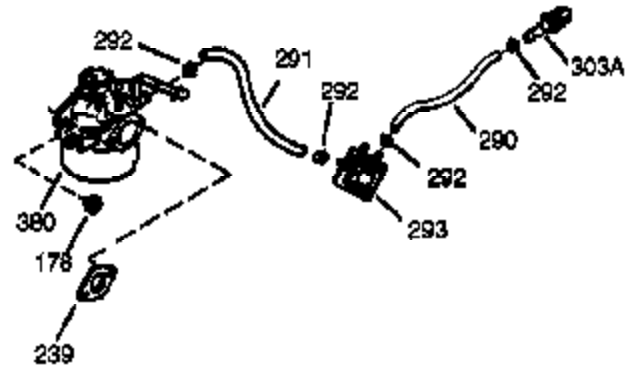

Ref #	Part Number	Qty	Description
370K	36695	1	Starter Decal
380	632351	1	Carburetor (Incl. 184)
390	590704	1	Rewind Starter
400	36450A	1	* Gasket Set (Incl. items marked PK i n notes) Incl. part #'s 27272A (1), 27896A (2), 27915A (1), 29673 (1), 33263 (1), 33629 (1), 34698A (1), 35262A (1), 36448 (1)
420	730225	1	SAE 30 4-Cycle Engine Oil (Quart)

ILLUSTRATION SHOWS TYPICAL PARTS ONLY. ORDER BY PART NUMBER. PARTS NOT LISTED ARE SUPPLIED BY OEM.

VIEW 2 OF 4