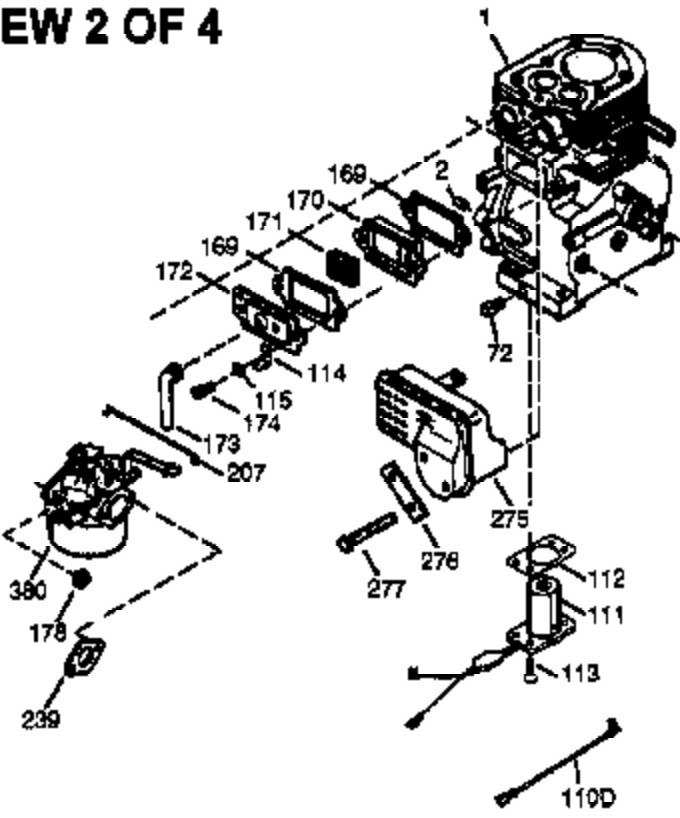

Ref #	Part Number	Qty	Description
370K	36695	1	Starter Decal
380	632351	1	Carburetor (Incl. 184)
390	590704	1	Rewind Starter
400	36450A	1	* Gasket Set (Incl. items marked PK i n notes) Incl. part #'s 27272A (1), 27896A (2), 27915A (1), 29673 (1), 33263 (1), 33629 (1), 34698A (1), 35262A (1), 36448 (1)
420	730225	1	SAE 30 4-Cycle Engine Oil (Quart)

ILLUSTRATION SHOWS TYPICAL PARTS ONLY. ORDER BY PART NUMBER. PARTS NOT LISTED ARE SUPPLIED BY OEM.

VIEW 2 OF 4