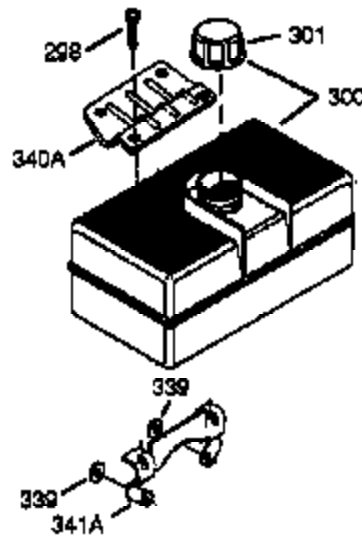

ILLUSTRATION SHOWS TYPICAL PARTS ONLY. ORDER BY PART NUMBER. PARTS NOT LISTED ARE SUPPLIED BY OEM.

VIEW 3 OF 4

Ref #	Part Number	Qty	Description
16	33454	1	Governor Lever
17	29916	1	Governor Lever Clamp
18	651028	1	Screw, Torx T-15, 8-32 x 3/8"
28	30322	1	Lock Nut, 8-32
30	35441A	1	Crankshaft
35	29826	1	Screw, 10-32 x 3/4"
36	29918	1	Lock Washer
37	29216	1	Lock Nut, 10-32
38	29642	1	Retaining Ring
69	35262A	1	* Cylinder Cover Gasket
70	35376	1	Cylinder Cover (Incl. 71, 75 & 80)
75	35319	1	Oil Seal
86	650833	7	Screw, 1/4-20 x 1-3/16"
87	650832	1	Screw, 1/4-20 x 1-11/16"
89	32589	1	Flywheel Key
92	650880	1	Lock Washer
130B	650713	2	Screw, 5/16-18 x 5/8"
264A	650802	1	Screw, 1/4-20 x 5/8"
277	650729	2	Screw, 5/16-18 x 3-3/16"
285	35985B	1	Starter Cup
290	30705	1	Fuel Line
292	26460	2	Fuel Line Clamp
298	650665	2	Screw, 1/4-15 x 3/4"
300	34186A	1	Fuel Tank (Incl. 292 & 301)
301	35650	1	Fuel Cap
390	590704	1	Rewind Starter
420	730225	1	SAE 30 4-Cycle Engine Oil (Quart)