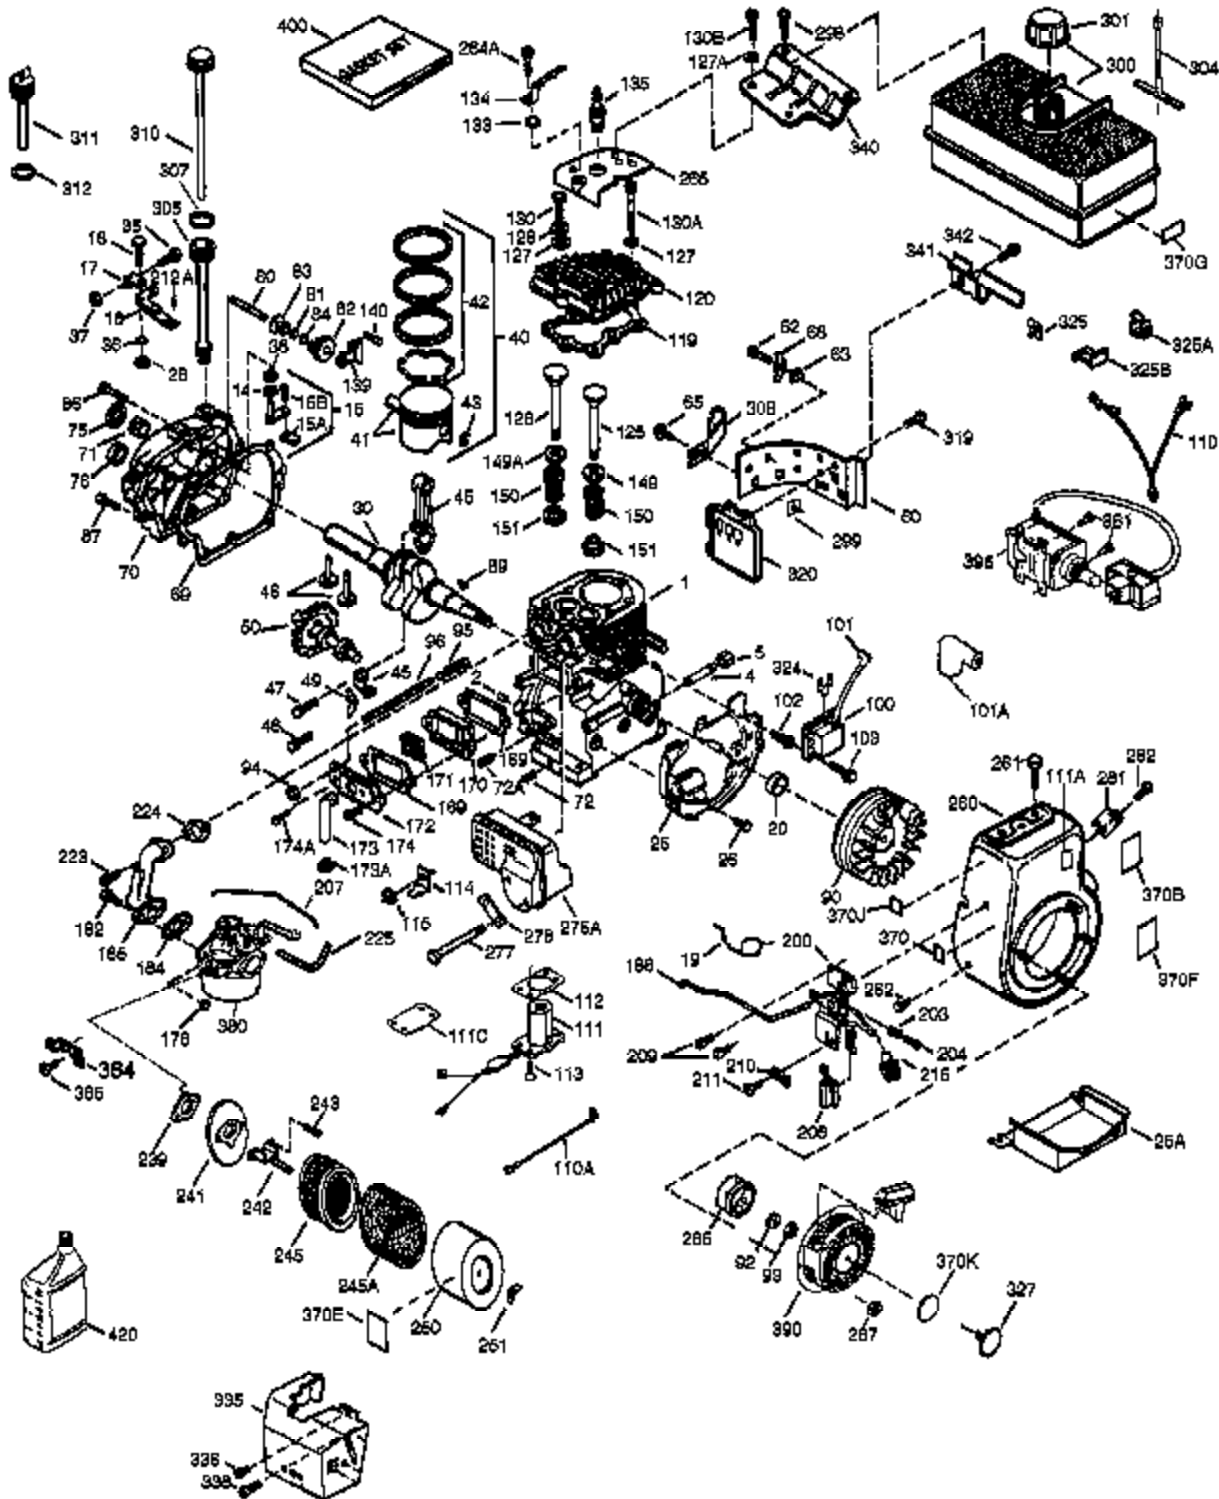

Engine Parts List #1

Engine Parts List #1

Ref #	Part Number	Qty	Description
	1 35966	1	Cylinder (Incl. 2, 20 & 72)
	2 27652	2	Dowel Pin
	15A 30700	1	Governor Yoke
	15B 650494	1	Screw, 6-40 x 5/16"
	15 30699C	1	Governor Rod (Incl. 15A & 15B)
	16 33454	1	Governor Lever
	17 29916	1	Governor Lever Clamp
	18 651028	1	Screw, Torx T-15, 8-32 x 3/8"
	19 34663	1	Speed Control Spring
	20 35319	1	Oil Seal
	25 36460	1	Blower Housing Baffle
	26 650561	2	Screw, 1/4-20 x 5/8"
	28 30322	1	Lock Nut, 8-32
	30 35420A	1	Crankshaft
	35 29826	1	Screw, 10-32 x 3/4"
	36 29918	1	Lock Washer
	37 29216	1	Lock Nut, 10-32
	38 29642	1	Retaining Ring
	40 40011	1	Piston, Pin & Ring Set (Std.)
	40 40012	1	Piston, Pin & Ring Set (.010" OS)
	41 40009	1	Piston & Pin Ass'y. (Std.) (Incl. 43)
	41 40010	1	Piston & Pin Ass'y. (.010" OS) (Incl. 43)
	42 40013	1	Ring Set (Std.)
	42 40014	1	Ring Set (.010" OS)
	43 27888	2	Piston Pin Retaining Ring
	45 36897	1	Connecting Rod Ass'y. (Incl. 47 & 49)
	47 651033	2	Connecting Rod Bolt
	48 34034	2	Valve Lifter
	49 36896	1	Oil Dipper
	50 35375	1	Camshaft (MCR)
	60 33273A	1	Blower Housing Extension
	65 650128	1	Screw, 10-24 x 1/2"
	69 35262A	1	* Cylinder Cover Gasket
	70 33626B	1	Cylinder Cover (Incl. 74,75,80,175 & 176)
	72 27642	2	Oil Drain Plug
	75 33625	1	Oil Seal
	80 31845	1	Governor Shaft
	81 30590A	1	Washer
	82 35378	1	Governor Gear Ass'y. (Incl. 81)
	83 30588A	1	Governor Spool
	84 29193	1	Retaining Ring
	86 650833	7	Screw, 1/4-20 x 1-3/16"
	87 650832	1	Screw, 1/4-20 x 1-11/16"
	89 32589	1	Flywheel Key
	90 611090	1	Flywheel
	92 650880	1	Lock Washer
	93 650881	1	Flywheel Nut
	100 35135	1	Solid State Ignition
	101 610118	1	Spark Plug Cover
	102 651024	2	Solid State Mounting Stud
	103 651007	2	Screw, Torx T-15, 10-24 x 15/16"
	110A 35589	1	Ground Wire
	110 36993	1	Ground Wire
	111 611220	1	Low Oil Shut-Down Switch (Incl. 112)
	112 35967	1	* Low Oil Shut-Down Gasket
	113 650950	4	Screw, Torx T-25, 10-24 x 5/8"
	119 36448	1	* Cylinder Head Gasket
	120 36449	1	Cylinder Head