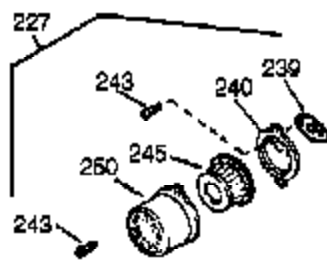

Ref #	Part Number	Qty	Description
72	27642	2	Oil Drain Plug
84	29193	1	Retaining Ring
92	650880	1	Lock Washer
111B	611226	1	Rocker On/Off Switch
129	650727	2	Screw, 5/16-18 x 1-3/4"
131A	651055	2	Screw, 5/16-18 x 5/8"
238	28820	2	Screw, 10-32 x 1/2"
239	27272A	1	* Air Cleaner Gasket
240	33266	1	Air Cleaner Body
245	33268	1	Air Cleaner Filter
250	33269A	1	Air Cleaner Cover
251	650513	1	Wing Nut, 1/4-20
260	36989A	1	Blower Housing
275	34185B	1	Muffler
277	650729	2	Screw, 5/16-18 x 3-3/16"
285	35985B	1	Starter Cup
290	30705	1	Fuel Line
292	26460	2	Fuel Line Clamp
310A	35941	1	Dipstick
370L	36990	1	Low Oil Decal
380	632351	1	Carburetor (Incl. 184)
390	590746	1	Rewind Starter