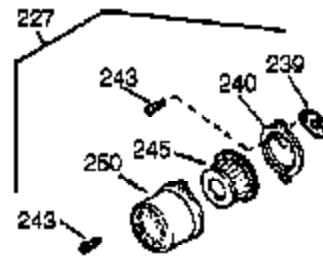

Engine Parts List #2

Ref #	Part Number	Qty	Description
72	27642	2	Oil Drain Plug
84	29193	1	Retaining Ring
92	650880	1	Lock Washer
111B	611226	1	Rocker On/Off Switch
129	650727	2	Screw, 5/16-18 x 1-3/4"
131A	650713	2	Screw, 5/16-18 x 5/8"
238	28820	2	Screw, 10-32 x 1/2"
239	27272A	1	* Air Cleaner Gasket
240	33266	1	Air Cleaner Body
245	33268	1	Air Cleaner Filter
250	33269A	1	Air Cleaner Cover
251	650513	1	Wing Nut, 1/4-20
260	36989A	1	Blower Housing
275	34185B	1	Muffler
277	650729	2	Screw, 5/16-18 x 3-3/16"
285	35985B	1	Starter Cup
290	30705	1	Fuel Line
292	26460	2	Fuel Line Clamp
310A	35941	1	Dipstick
370L	36990	1	Low Oil Decal
380	632351	1	Carburetor (Incl. 184)
390	590704	1	Rewind Starter (NOTE: This engine could have been built with 590746 starter.)