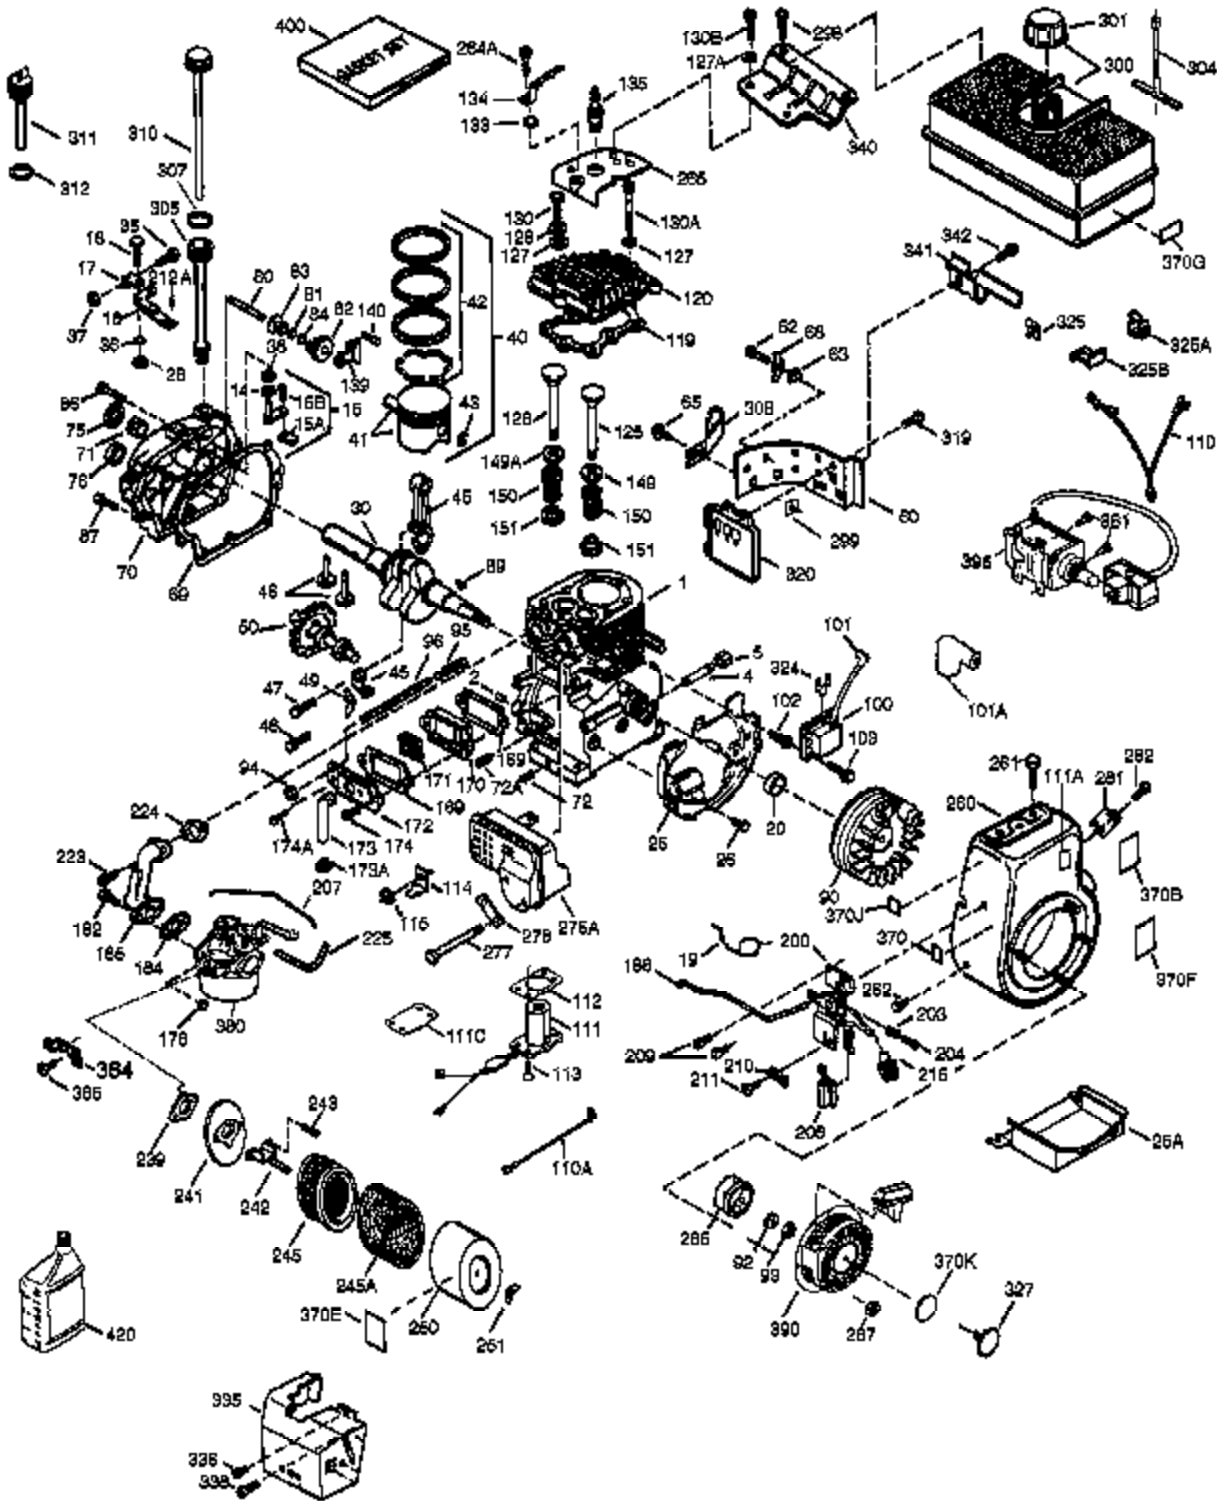

Engine Parts List #1

Engine Parts List #1

Ref #	Part Number	Qty	Description
	1 35966	1	Cylinder (Incl. 2, 20 & 72)
	2 27652	2	Dowel Pin
15B	650494	1	Screw, 6-40 x 5/16"
15A	30700	1	Governor Yoke
	15 30699C	1	Governor Rod (Incl. 15A & 15B)
	16 33454	1	Governor Lever
	17 29916	1	Governor Lever Clamp
	18 651028	1	Screw, Torx T-15, 8-32 x 3/8"
	19 34663	1	Speed Control Spring
	20 35319	1	Oil Seal
	25 36460	1	Blower Housing Baffle
	26 650561	2	Screw, 1/4-20 x 5/8"
	28 30322	1	Lock Nut, 8-32
	30 35420A	1	Crankshaft
	35 29826	1	Screw, 10-32 x 3/4"
	36 29918	1	Lock Washer
	37 29216	1	Lock Nut, 10-32
	38 29642	1	Retaining Ring
	40 34552	1	Piston, Pin & Ring Set (Std.)
	40 34553	1	Piston, Pin & Ring Set (.010" OS)
	40 34554	1	Piston, Pin & Ring Set (.020" OS)
	41 34329A	1	Piston & Pin Ass'y. (Std.) (Incl. 43)
	41 34330A	1	Piston & Pin Ass'y. (.010" OS) (Incl. 43)
	41 34331A	1	Piston & Pin Ass'y. (.020" OS) (Incl. 43)
	42 34332	1	Ring Set (Std.)
	42 34333	1	Ring Set (.010" OS)
	42 34334	1	Ring Set (.020" OS)
	43 27888	2	Piston Pin Retaining Ring
	45 36897	1	Connecting Rod Ass'y. (Incl. 47 & 49)
	47 651033	2	Connecting Rod Bolt
	48 34034	2	Valve Lifter
	49 36896	1	Oil Dipper
	50 35375	1	Camshaft (MCR)
	60 33273A	1	Blower Housing Extension
	65 650128	1	Screw, 10-24 x 1/2"
	69 35262A	1	* Cylinder Cover Gasket
	70 33626B	1	Cylinder Cover (Incl. 74,75,80,175 & 176)
	72 27642	2	Oil Drain Plug
	75 33625	1	Oil Seal
	80 31845	1	Governor Shaft
	81 30590A	1	Washer
	82 35378	1	Governor Gear Ass'y. (Incl. 81)
	83 30588A	1	Governor Spool
	84 29193	1	Retaining Ring
	86 650833	7	Screw, 1/4-20 x 1-3/16"
	87 650832	1	Screw, 1/4-20 x 1-11/16"
	89 32589	1	Flywheel Key
	90 611090	1	Flywheel
	92 650880	1	Lock Washer
	93 650881	1	Flywheel Nut
	100 35135	1	Solid State Ignition
	101 610118	1	Spark Plug Cover
	102 651024	2	Solid State Mounting Stud
	103 651007	2	Screw, Torx T-15, 10-24 x 15/16"
110A	35589	1	Ground Wire
	110 36993	1	Ground Wire
	111 611220	1	Low Oil Shut-Down Switch
	112 35967	1	* Low Oil Shut-Down Gasket