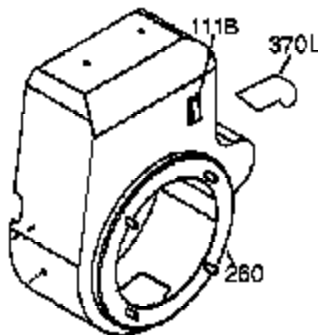

Engine Parts List #2

Ref #	Part Number	Qty	Description
72	27642	2	Oil Drain Plug
84	29193	1	Retaining Ring
92	650880	1	Lock Washer
111B	611226	1	Rocker On/Off Switch
129	650727	2	Screw, 5/16-18 x 1-3/4"
131A	650713	2	Screw, 5/16-18 x 5/8"
238	28820	2	Screw, 10-32 x 1/2"
239	27272A	1	* Air Cleaner Gasket
240	33266	1	Air Cleaner Body
245	33268	1	Air Cleaner Filter
250	33269A	1	Air Cleaner Cover
251	650513	1	Wing Nut, 1/4-20
260	36989A	1	Blower Housing
275	34185B	1	Muffler
277	650729	2	Screw, 5/16-18 x 3-3/16"
285	35985B	1	Starter Cup
290	30705	1	Fuel Line
292	26460	2	Fuel Line Clamp
310A	35941	1	Dipstick
370L	36990	1	Low Oil Decal
380	632351	1	Carburetor (Incl. 184)
390	590704	1	Rewind Starter (NOTE: This engine could have been built with 590746 starter.)