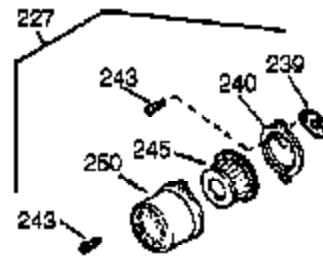

Engine Parts List #2

Ref #	Part Number	Qty	Description
72	27642	2	Oil Drain Plug
84	29193	1	Retaining Ring
92	650880	1	Lock Washer
239	27272A	1	* Air Cleaner Gasket
240	33266	1	Air Cleaner Body
243	28820	2	Screw, 10-32 x 1/2"
245A	35881	1	Air Cleaner Filter
245	33268	1	Air Cleaner Filter
250	33269A	1	Air Cleaner Cover
251	37444	1	Wing Nut, 1/4-20
260	33375D	1	Blower Housing
275	34185B	1	Muffler
277	650729	2	Screw, 5/16-18 x 3-3/16"
285	35985B	1	Starter Cup
290	30962	1	Fuel Line
292	26460	2	Fuel Line Clamp
370A	35532	1	Logo Decal (X/L)
380	640260A	1	Carburetor (Incl. 184)
390	590746	1	Rewind Starter (NOTE: This engine could have been built with 590704 starter.)