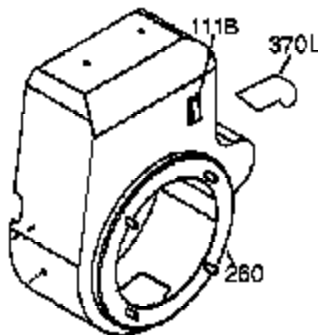

Engine Parts List #2

Ref #	Part Number	Qty	Description
72	27642	2	Oil Drain Plug
84	29193	1	Retaining Ring
92	650880	1	Lock Washer
239	27272A	1	* Air Cleaner Gasket
240	33266	1	Air Cleaner Body
243	28820	2	Screw, 10-32 x 1/2"
245A	35881	1	Air Cleaner Filter
245	33268	1	Air Cleaner Filter
250	33269A	1	Air Cleaner Cover
251	37444	1	Wing Nut, 1/4-20
260	33375D	1	Blower Housing
275	34185B	1	Muffler
277	650729	2	Screw, 5/16-18 x 3-3/16"
285	35985B	1	Starter Cup
290	30962	1	Fuel Line
292	26460	2	Fuel Line Clamp
370A	35532	1	Logo Decal (X/L)
380	640260A	1	Carburetor (Incl. 184)
390	590746	1	Rewind Starter (NOTE: This engine could have been built with 590704 starter.)