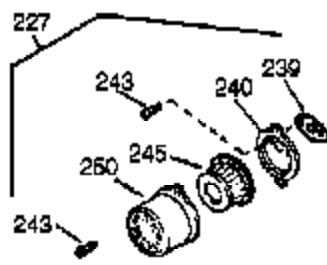

Ref #	Part Number	Qty	Description
72	27642	2	Oil Drain Plug
84	29193	1	Retaining Ring
92	650880	1	Lock Washer
129	650727	2	Screw, 5/16-18 x 1-3/4"
131A	651055	2	Screw, 5/16-18 x 5/8"
238	28820	2	Screw, 10-32 x 1/2"
239	27272A	1	* Air Cleaner Gasket
240	33266	1	Air Cleaner Body
245	33268	1	Air Cleaner Filter
245A	35881	1	Air Cleaner Filter
250	33269A	1	Air Cleaner Cover
251	650513	1	Wing Nut, 1/4-20
260	33375D	1	Blower Housing
275	34185B	1	Muffler
277	650729	2	Screw, 5/16-18 x 3-3/16"
285	35985B	1	Starter Cup
290	30705	1	Fuel Line
292	26460	2	Fuel Line Clamp
370A	35532	1	Logo Decal
380	640152	1	Carburetor (Incl. 184)
390	590746	1	Rewind Starter