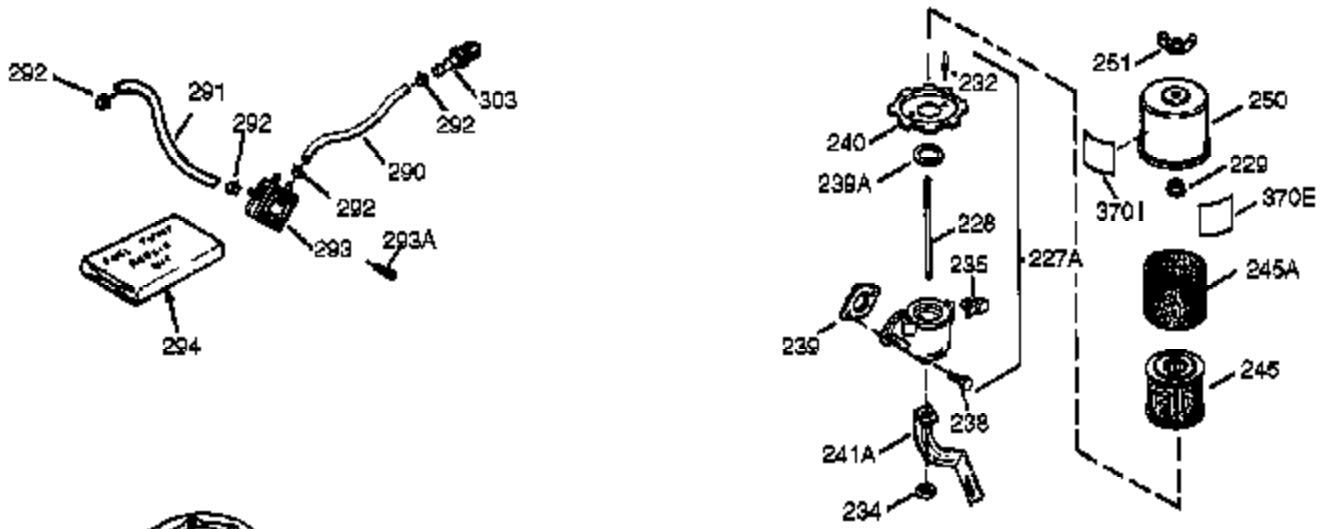

Ref #	Part Number	Qty	Description
72	27642	2	Oil Drain Plug
84	29193	1	Retaining Ring
92	650880	1	Lock Washer
129	650727	2	Screw, 5/16-18 x 1-3/4"
131A	651055	2	Screw, 5/16-18 x 5/8"
238	28820	2	Screw, 10-32 x 1/2"
239	27272A	1	* Air Cleaner Gasket
240	33266	1	Air Cleaner Body
245	33268	1	Air Cleaner Filter
245A	35881	1	Air Cleaner Filter
250	33269A	1	Air Cleaner Cover
251	650513	1	Wing Nut, 1/4-20
260	33375D	1	Blower Housing
275	34185B	1	Muffler
277	650729	2	Screw, 5/16-18 x 3-3/16"
285	35985B	1	Starter Cup
290	30705	1	Fuel Line
292	26460	2	Fuel Line Clamp
370A	35532	1	Logo Decal
380	640152	1	Carburetor (Incl. 184)
390	590746	1	Rewind Starter