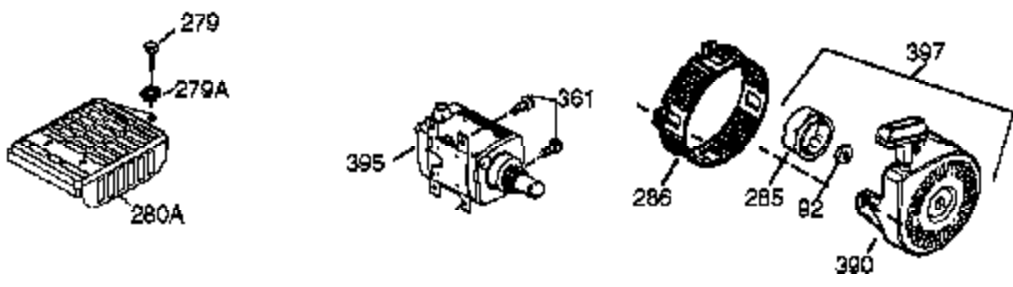

Ref #	Part Number	Qty	Description
72	27642	2	Oil Drain Plug
84	29193	1	Retaining Ring
92	650880	1	Lock Washer
129	650727	2	Screw, 5/16-18 x 1-3/4"
131A	651055	2	Screw, 5/16-18 x 5/8"
238	28820	2	Screw, 10-32 x 1/2"
239	27272A	1	* Air Cleaner Gasket
240	33266	1	Air Cleaner Body
245	33268	1	Air Cleaner Filter
245A	35881	1	Air Cleaner Filter
250	33269A	1	Air Cleaner Cover
251	650513	1	Wing Nut, 1/4-20
260	33375D	1	Blower Housing
275	34185B	1	Muffler
277	650729	2	Screw, 5/16-18 x 3-3/16"
285	35985B	1	Starter Cup
290	30705	1	Fuel Line
292	26460	2	Fuel Line Clamp
370A	35532	1	Logo Decal
380	640152	1	Carburetor (Incl. 184)
390	590746	1	Rewind Starter