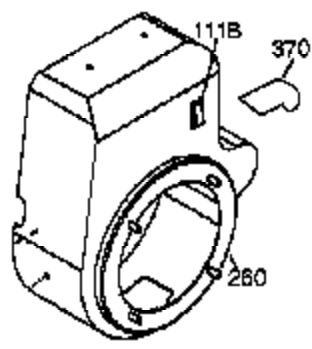

Ref #	Part Number	Qty	Description
72	27642	2	Oil Drain Plug
84	29193	1	Retaining Ring
92	650880	1	Lock Washer
129	650727	2	Screw, 5/16-18 x 1-3/4"
131A	651055	2	Screw, 5/16-18 x 5/8"
238	28820	2	Screw, 10-32 x 1/2"
239	27272A	1	* Air Cleaner Gasket
240	33266	1	Air Cleaner Body
245	33268	1	Air Cleaner Filter
245A	35881	1	Air Cleaner Filter
250	33269A	1	Air Cleaner Cover
251	650513	1	Wing Nut, 1/4-20
260	33375D	1	Blower Housing
275	34185B	1	Muffler
277	650729	2	Screw, 5/16-18 x 3-3/16"
285	35985B	1	Starter Cup
290	30705	1	Fuel Line
292	26460	2	Fuel Line Clamp
370A	35532	1	Logo Decal
380	640152	1	Carburetor (Incl. 184)
390	590746	1	Rewind Starter