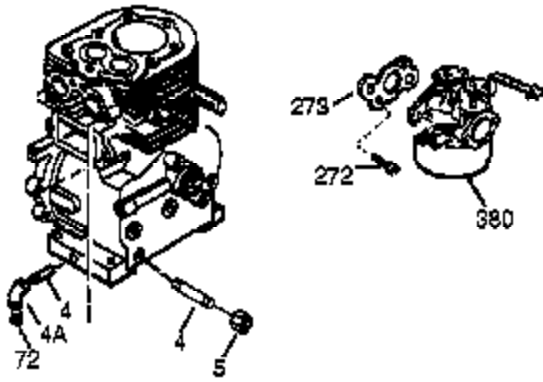

Ref #	Part Number	Qty	Description
72	27642	2	Oil Drain Plug
84	29193	1	Retaining Ring
92	650880	1	Lock Washer
129	650727	2	Screw, 5/16-18 x 1-3/4"
131A	651055	2	Screw, 5/16-18 x 5/8"
238	28820	2	Screw, 10-32 x 1/2"
239	27272A	1	* Air Cleaner Gasket
240	33266	1	Air Cleaner Body
245	33268	1	Air Cleaner Filter
245A	35881	1	Air Cleaner Filter
250	33269A	1	Air Cleaner Cover
251	650513	1	Wing Nut, 1/4-20
260	33375D	1	Blower Housing
275	34185B	1	Muffler
277	650729	2	Screw, 5/16-18 x 3-3/16"
285	35985B	1	Starter Cup
290	30705	1	Fuel Line
292	26460	2	Fuel Line Clamp
370A	35532	1	Logo Decal
380	640152	1	Carburetor (Incl. 184)
390	590746	1	Rewind Starter