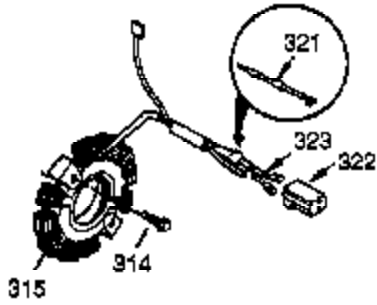

OPTIONAL
STARTER MUFF KIT