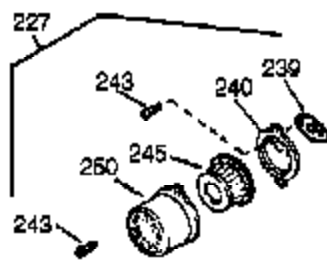

Ref #	Part Number	Qty	Description
72	27642	2	Oil Drain Plug
84	29193	1	Retaining Ring
92	650880	1	Lock Washer
111B	611226	1	Rocker On/Off Switch
238	28820	2	Screw, 10-32 x 1/2"
239	27272A	1	* Air Cleaner Gasket
240	33266	1	Air Cleaner Body
245	33268	1	Air Cleaner Filter
245A	35881	1	Air Cleaner Filter
250	33269A	1	Air Cleaner Cover
251	650513	1	Wing Nut, 1/4-20
260	36468A	1	Blower Housing
275	34185B	1	Muffler
277	650729	2	Screw, 5/16-18 x 3-3/16"
285	35985B	1	Starter Cup
290	30962	1	Fuel Line
292	26460	4	Fuel Line Clamp
370L	36990	1	Low Oil Decal
380	632351	1	Carburetor (Incl. 184)
390	590704	1	Rewind Starter (NOTE: This engine could have been built with 590746 starter.)