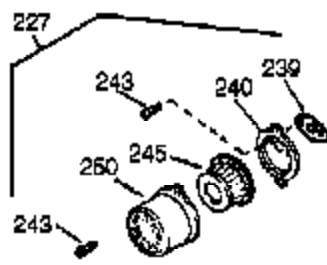

Engine Parts List #2

Ref #	Part Number	Qty	Description
72	27642	2	Oil Drain Plug
84	29193	1	Retaining Ring
92	650880	1	Lock Washer
227	35044	1	Air Cleaner Elbow Assy
228	650851	1	Stud, 1/4-20 x 8.1
232	0	2	Pop Rivet (Purchase Locally)
234	650852	1	Nut, 1/4-20
235	30675	1	Air Cleaner Elbow Fitting
238	650163	2	Screw 10-32 x 7/8"
239	27272A	1	Air Cleaner Gasket
239A	34698A	1	Air Cleaner Gasket
245	34700B	1	Air Cleaner Filter
245A	34703	1	Air Cleaner Filter
250	34702	1	Air Cleaner Cover
251	650886	1	Wing Nut, 1/4-20
260	34833B	1	Blower Housing
275	34185B	1	Muffler
277	650729	1	Screw 5/16-18 x 3-3/16"
285	35985B	1	Starter Cup
290	30705	1	Fuel Line
291	29774	1	Fuel Line
292	26460	4	Fuel Line Clamp
309	650760	1	Screw 8-32 x 3/8"
370A	37089	1	Name Decal
380	640268	1	Carburetor (Incl. 184 & 212A)
390	590746	1	Rewind Starter (NOTE: This engine could have been built with 590704 starter.)