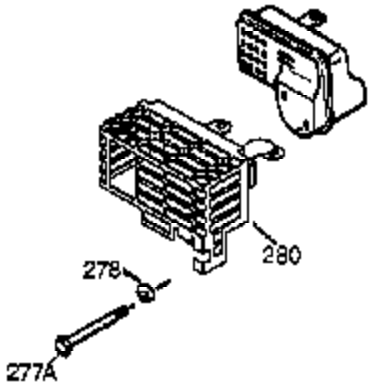

OPTIONAL
STARTER MUFF KIT

OPTIONAL
SPARK ARRESTOR KIT