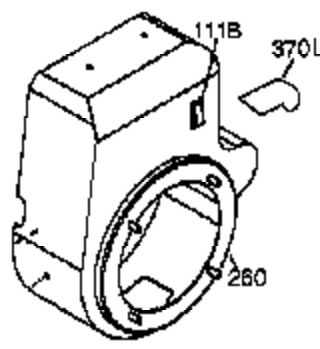

Engine Parts List #2

Ref #	Part Number	Qty	Description
72	27642	2	Oil Drain Plug
84	29193	1	Retaining Ring
92	650880	1	Lock Washer
239	27272A	1	* Air Cleaner Gasket
240	33266	1	Air Cleaner Bracket
243	28820	2	Screw, 10-32 x 1/2"
245	33268	1	Air Cleaner Filter
250	33269A	1	Air Cleaner Cover
251	37444	1	Wing Nut, 1/4-20
260	33375D	1	Blower Housing
275	34185B	1	Muffler
277	650729	2	Screw 5/16-18 x 3-3/16"
285	35985B	1	Starter Cup
291	30962	1	Fuel Line
292	26460	4	Fuel Line Clamp
380	640260A	1	Carburetor (Incl. 184)
390	590746	1	Rewind Starter (NOTE: This engine could have been built with 590704 starter.)