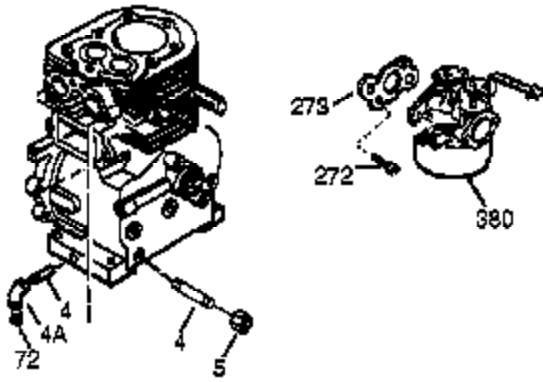

Engine Parts List #2

Ref #	Part Number	Qty	Description
72	27642	2	Oil Drain Plug
84	29193	1	Retaining Ring
92	650880	1	Lock Washer
239	27272A	1	* Air Cleaner Gasket
240	33266	1	Air Cleaner Bracket
243	28820	2	Screw, 10-32 x 1/2"
245	33268	1	Air Cleaner Filter
250	33269A	1	Air Cleaner Cover
251	37444	1	Wing Nut, 1/4-20
260	33375D	1	Blower Housing
275	34185B	1	Muffler
277	650729	2	Screw 5/16-18 x 3-3/16"
285	35985B	1	Starter Cup
291	30962	1	Fuel Line
292	26460	4	Fuel Line Clamp
380	640260A	1	Carburetor (Incl. 184)
390	590746	1	Rewind Starter (NOTE: This engine could have been built with 590704 starter.)