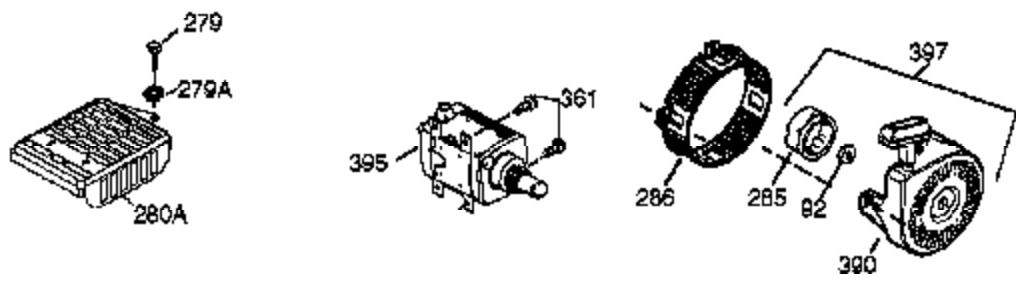

Engine Parts List #2

Ref #	Part Number	Qty	Description
72	27642	2	Oil Drain Plug
84	29193	1	Retaining Ring
92	650880	1	Lock Washer
239	27272A	1	* Air Cleaner Gasket
240	33266	1	Air Cleaner Bracket
243	28820	2	Screw, 10-32 x 1/2"
245	33268	1	Air Cleaner Filter
250	33269A	1	Air Cleaner Cover
251	37444	1	Wing Nut, 1/4-20
260	33375D	1	Blower Housing
275	34185B	1	Muffler
277	650729	2	Screw 5/16-18 x 3-3/16"
285	35985B	1	Starter Cup
291	30962	1	Fuel Line
292	26460	4	Fuel Line Clamp
380	640260A	1	Carburetor (Incl. 184)
390	590746	1	Rewind Starter (NOTE: This engine could have been built with 590704 starter.)