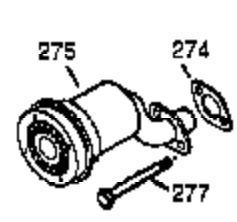

Engine Parts List #2

Ref #	Part Number	Qty	Description
72	27642	2	Oil Drain Plug
84	29193	1	Retaining Ring
92	650880	1	Lock Washer
239	27272A	1	* Air Cleaner Gasket
240	33266	1	Air Cleaner Bracket
243	28820	2	Screw, 10-32 x 1/2"
245	33268	1	Air Cleaner Filter
250	33269A	1	Air Cleaner Cover
251	37444	1	Wing Nut, 1/4-20
260	33375D	1	Blower Housing
275	34185B	1	Muffler
277	650729	2	Screw 5/16-18 x 3-3/16"
285	35985B	1	Starter Cup
291	30962	1	Fuel Line
292	26460	4	Fuel Line Clamp
380	640260A	1	Carburetor (Incl. 184)
390	590746	1	Rewind Starter (NOTE: This engine could have been built with 590704 starter.)