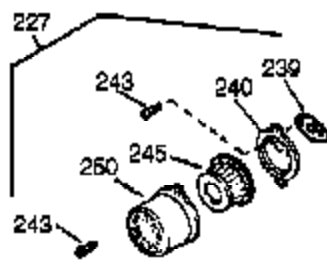

Engine Parts List #2

Ref #	Part Number	Qty	Description
72	27642	2	Oil Drain Plug
84	29193	1	Retaining Ring
92	650880	1	Lock Washer
239	27272A	1	* Air Cleaner Gasket
240	33266	1	Air Cleaner Bracket
243	28820	2	Screw, 10-32 x 1/2"
245	33268	1	Air Cleaner Filter
250	33269A	1	Air Cleaner Cover
251	37444	1	Wing Nut, 1/4-20
260	33375D	1	Blower Housing
275	34185B	1	Muffler
277	650729	2	Screw 5/16-18 x 3-3/16"
285	35985B	1	Starter Cup
291	30962	1	Fuel Line
292	26460	4	Fuel Line Clamp
380	640260A	1	Carburetor (Incl. 184)
390	590746	1	Rewind Starter (NOTE: This engine could have been built with 590704 starter.)