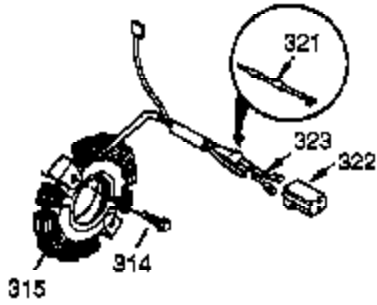

OPTIONAL
STARTER MUFF KIT

OPTIONAL
SPARK ARRESTOR KIT