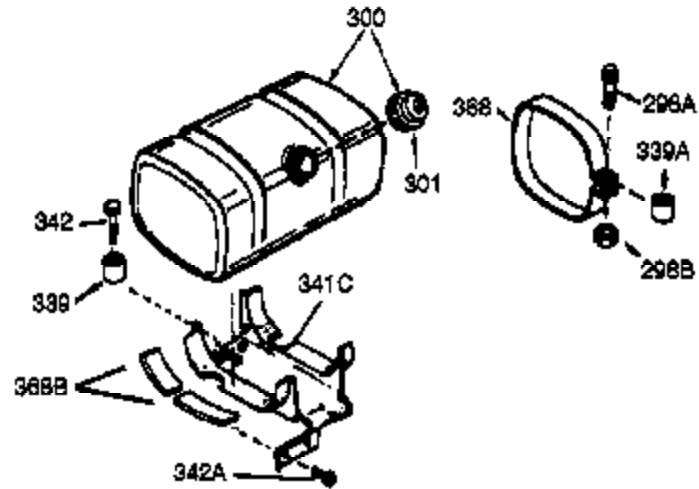

OPTIONAL DEBRIS SCREEN KIT