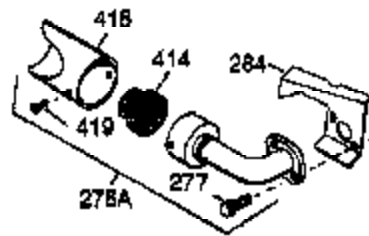

ILLUSTRATION SHOWS TYPICAL PARTS ONLY. ORDER BY PART NUMBER. PARTS NOT LISTED ARE SUPPLIED BY OEM.

VIEW 3 OF 4

Ref #	Part Number	Qty	Description
16	33454	1	Governor Lever
17	29916	1	Governor Lever Clamp
18	650548	1	Screw, 8-32 x 5/16"
23	33627	1	Ball Bearing
28	30322	1	Lock Nut, 8-32
30	35420A	1	Crankshaft
32	33628	1	Washer
35	29826	1	Screw, 10-32 x 3/4"
36	29918	1	Lock Washer
37	29216	1	Lock Nut, 10-32
38	29642	1	Retaining Ring
69	35262A	1	* Cylinder Cover Gasket
70	33626B	1	Cylinder Cover (Incl. 75 & 80)
74	31855	2	Bearing Retainer
75	33625	1	Oil Seal
86	650833	7	Screw, 1/4-20 x 1-3/16"
87	650832	1	Screw, 1/4-20 x 1-11/16"
89	32589	1	Flywheel Key
92	650880	1	Lock Washer
129	650727	2	Screw, 5/16-18 x 1-3/4"
131A	650713	2	Screw, 5/16-18 x 5/8"
173A	32446	1	Breather Tube Grommet
175	650778	2	Lock Washer
176	650580	2	Lock Nut, 10-24
225	35043	1	Carburetor Tube
264A	650802	1	Screw, 1/4-20 x 5/8"
277	650729	2	Screw, 5/16-18 x 3-3/16"
290	30705	1	Fuel Line
292	26460	2	Fuel Line Clamp
298	650665	2	Screw, 1/4-15 x 3/4"
300	34156A	1	Fuel Tank (Incl. 292 & 301)
301	35355	1	Fuel Cap
308	35540	1	Fill Tube Clip
370D	35703	1	Throttle Decal
394A	650948	1	Washer
420	730225	1	SAE 30 4-Cycle Engine Oil (Quart)