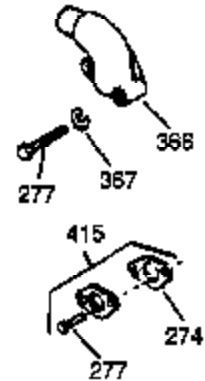

ILLUSTRATION SHOWS TYPICAL PARTS ONLY. ORDER BY PART NUMBER. PARTS NOT LISTED ARE SUPPLIED BY OEM.

VIEW 3 OF 4

Ref #	Part Number	Qty	Description
16	33454	1	Governor Lever
17	29916	1	Governor Lever Clamp
18	650548	1	Screw, 8-32 x 5/16"
23	33627	1	Ball Bearing
28	30322	1	Lock Nut, 8-32
30	35420A	1	Crankshaft
32	33628	1	Washer
35	29826	1	Screw, 10-32 x 3/4"
36	29918	1	Lock Washer
37	29216	1	Lock Nut, 10-32
38	29642	1	Retaining Ring
69	35262A	1	* Cylinder Cover Gasket
70	33626B	1	Cylinder Cover (Incl. 75 & 80)
74	31855	2	Bearing Retainer
75	33625	1	Oil Seal
86	650833	7	Screw, 1/4-20 x 1-3/16"
87	650832	1	Screw, 1/4-20 x 1-11/16"
89	32589	1	Flywheel Key
92	650880	1	Lock Washer
129	650727	2	Screw, 5/16-18 x 1-3/4"
131A	650713	2	Screw, 5/16-18 x 5/8"
173A	32446	1	Breather Tube Grommet
175	650778	2	Lock Washer
176	650580	2	Lock Nut, 10-24
225	35043	1	Carburetor Tube
264A	650802	1	Screw, 1/4-20 x 5/8"
277	650729	2	Screw, 5/16-18 x 3-3/16"
290	30705	1	Fuel Line
292	26460	2	Fuel Line Clamp
298	650665	2	Screw, 1/4-15 x 3/4"
300	34156A	1	Fuel Tank (Incl. 292 & 301)
301	35355	1	Fuel Cap
308	35540	1	Fill Tube Clip
370D	35703	1	Throttle Decal
394A	650948	1	Washer
420	730225	1	SAE 30 4-Cycle Engine Oil (Quart)