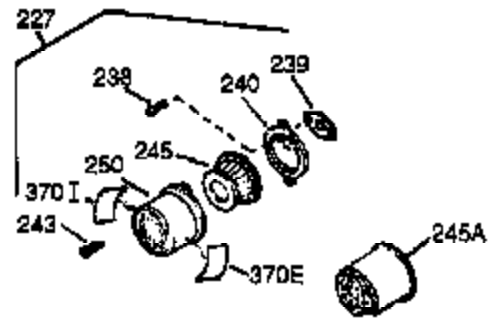

Ref #	Part Number	Qty	Description
370B	34704	1	Instruction Decal
380	632325	1	Carburetor (Incl. 184)
392	590343	1	Starter Rope
393	35654	1	Starter Pulley
394A	650948	1	Washer
400	36450A	1	* Gasket Set (Incl. items marked PK i n notes) Incl. part #'s 27272A (1), 27896A (2), 27915A (1), 29673 (1), 33263 (1), 33629 (1), 34698A (1), 35262A (1), 36448 (1)
420	730225	1	SAE 30 4-Cycle Engine Oil (Quart)

ILLUSTRATION SHOWS TYPICAL PARTS ONLY. ORDER BY PART NUMBER. PARTS NOT LISTED ARE SUPPLIED BY OEM.

VIEW 2 OF 4