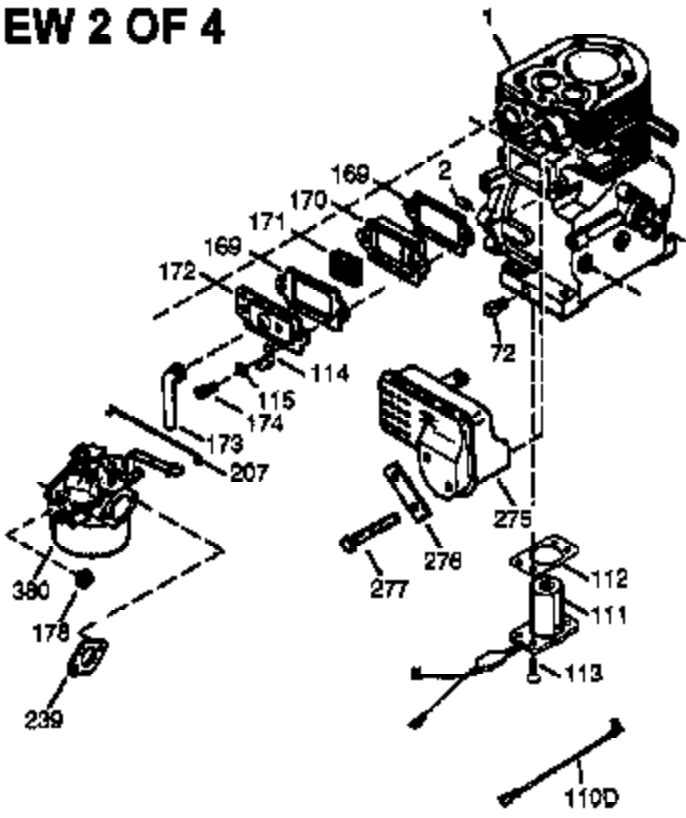

Ref #	Part Number	Qty	Description
370B	34704	1	Instruction Decal
380	632325	1	Carburetor (Incl. 184)
392	590343	1	Starter Rope
393	35654	1	Starter Pulley
394A	650948	1	Washer
400	36450A	1	* Gasket Set (Incl. items marked PK i n notes) Incl. part #'s 27272A (1), 27896A (2), 27915A (1), 29673 (1), 33263 (1), 33629 (1), 34698A (1), 35262A (1), 36448 (1)
420	730225	1	SAE 30 4-Cycle Engine Oil (Quart)

ILLUSTRATION SHOWS TYPICAL PARTS ONLY. ORDER BY PART NUMBER. PARTS NOT LISTED ARE SUPPLIED BY OEM.

VIEW 2 OF 4