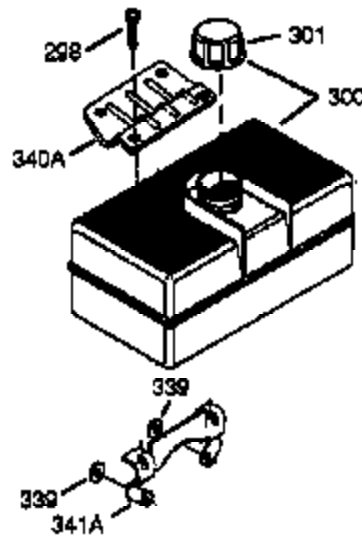

ILLUSTRATION SHOWS TYPICAL PARTS ONLY. ORDER BY PART NUMBER. PARTS NOT LISTED ARE SUPPLIED BY OEM.

VIEW 3 OF 4

Ref #	Part Number	Qty	Description
16	33454	1	Governor Lever
17	29916	1	Governor Lever Clamp
18	650548	1	Screw, 8-32 x 5/16"
23	33627	1	Ball Bearing
28	30322	1	Lock Nut, 8-32
30	35420A	1	Crankshaft
32	33628	1	Washer
35	29826	1	Screw, 10-32 x 3/4"
36	29918	1	Lock Washer
37	29216	1	Lock Nut, 10-32
38	29642	1	Retaining Ring
69	35262A	1	* Cylinder Cover Gasket
70	33626B	1	Cylinder Cover (Incl. 75 & 80)
74	31855	2	Bearing Retainer
75	33625	1	Oil Seal
86	650833	7	Screw, 1/4-20 x 1-3/16"
87	650832	1	Screw, 1/4-20 x 1-11/16"
89	32589	1	Flywheel Key
92	650880	1	Lock Washer
129	650727	2	Screw, 5/16-18 x 1-3/4"
131A	650713	2	Screw, 5/16-18 x 5/8"
173A	32446	1	Breather Tube Grommet
175	650778	2	Lock Washer
176	650580	2	Lock Nut, 10-24
225	35043	1	Carburetor Tube
264A	650802	1	Screw, 1/4-20 x 5/8"
277	650729	2	Screw, 5/16-18 x 3-3/16"
290	30705	1	Fuel Line
292	26460	2	Fuel Line Clamp
298	650665	2	Screw, 1/4-15 x 3/4"
300	34156A	1	Fuel Tank (Incl. 292 & 301)
301	35355	1	Fuel Cap
308	35540	1	Fill Tube Clip
370D	35703	1	Throttle Decal
394A	650948	1	Washer
420	730225	1	SAE 30 4-Cycle Engine Oil (Quart)