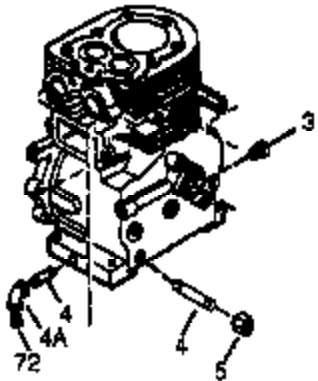

Ref #	Part Number	Qty	Description
370B	34704	1	Instruction Decal
380	632325	1	Carburetor (Incl. 184)
392	590343	1	Starter Rope
393	35654	1	Starter Pulley
394A	650948	1	Washer
400	36450A	1	* Gasket Set (Incl. items marked PK i n notes) Incl. part #'s 27272A (1), 27896A (2), 27915A (1), 29673 (1), 33263 (1), 33629 (1), 34698A (1), 35262A (1), 36448 (1)
420	730225	1	SAE 30 4-Cycle Engine Oil (Quart)

ILLUSTRATION SHOWS TYPICAL PARTS ONLY. ORDER BY PART NUMBER. PARTS NOT LISTED ARE SUPPLIED BY OEM.

VIEW 2 OF 4