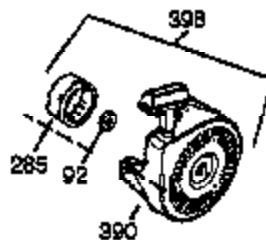

ILLUSTRATION SHOWS TYPICAL PARTS ONLY. ORDER BY PART NUMBER. PARTS NOT LISTED ARE SUPPLIED BY OEM.

VIEW 3 OF 4

Ref #	Part Number	Qty	Description
16	33454	1	Governor Lever
17	29916	1	Governor Lever Clamp
18	650548	1	Screw, 8-32 x 5/16"
23	33627	1	Ball Bearing
28	30322	1	Lock Nut, 8-32
30	35420A	1	Crankshaft
32	33628	1	Washer
35	29826	1	Screw, 10-32 x 3/4"
36	29918	1	Lock Washer
37	29216	1	Lock Nut, 10-32
38	29642	1	Retaining Ring
69	35262A	1	* Cylinder Cover Gasket
70	33626B	1	Cylinder Cover (Incl. 75 & 80)
74	31855	2	Bearing Retainer
75	33625	1	Oil Seal
86	650833	7	Screw, 1/4-20 x 1-3/16"
87	650832	1	Screw, 1/4-20 x 1-11/16"
89	32589	1	Flywheel Key
92	650880	1	Lock Washer
129	650727	2	Screw, 5/16-18 x 1-3/4"
131A	650713	2	Screw, 5/16-18 x 5/8"
173A	32446	1	Breather Tube Grommet
175	650778	2	Lock Washer
176	650580	2	Lock Nut, 10-24
225	35043	1	Carburetor Tube
264A	650802	1	Screw, 1/4-20 x 5/8"
277	650729	2	Screw, 5/16-18 x 3-3/16"
290	30705	1	Fuel Line
292	26460	2	Fuel Line Clamp
298	650665	2	Screw, 1/4-15 x 3/4"
300	34156A	1	Fuel Tank (Incl. 292 & 301)
301	35355	1	Fuel Cap
308	35540	1	Fill Tube Clip
370D	35703	1	Throttle Decal
394A	650948	1	Washer
420	730225	1	SAE 30 4-Cycle Engine Oil (Quart)