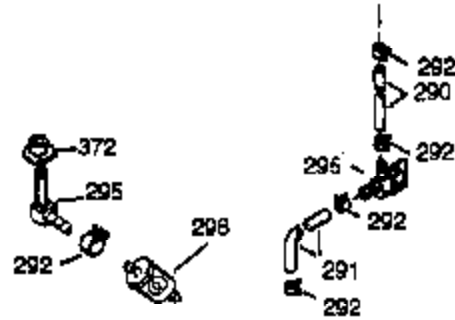

ILLUSTRATION SHOWS TYPICAL PARTS ONLY. ORDER BY PART NUMBER. PARTS NOT LISTED ARE SUPPLIED BY OEM.

VIEW 3 OF 4

Ref #	Part Number	Qty	Description
16	33454	1	Governor Lever
17	29916	1	Governor Lever Clamp
18	650548	1	Screw, 8-32 x 5/16"
23	33627	1	Ball Bearing
28	30322	1	Lock Nut, 8-32
30	35420A	1	Crankshaft
32	33628	1	Washer
35	29826	1	Screw, 10-32 x 3/4"
36	29918	1	Lock Washer
37	29216	1	Lock Nut, 10-32
38	29642	1	Retaining Ring
69	35262A	1	* Cylinder Cover Gasket
70	33626B	1	Cylinder Cover (Incl. 75 & 80)
74	31855	2	Bearing Retainer
75	33625	1	Oil Seal
86	650833	7	Screw, 1/4-20 x 1-3/16"
87	650832	1	Screw, 1/4-20 x 1-11/16"
89	32589	1	Flywheel Key
92	650880	1	Lock Washer
129	650727	2	Screw, 5/16-18 x 1-3/4"
131A	650713	2	Screw, 5/16-18 x 5/8"
173A	32446	1	Breather Tube Grommet
175	650778	2	Lock Washer
176	650580	2	Lock Nut, 10-24
225	35043	1	Carburetor Tube
264A	650802	1	Screw, 1/4-20 x 5/8"
277	650729	2	Screw, 5/16-18 x 3-3/16"
290	30705	1	Fuel Line
292	26460	2	Fuel Line Clamp
298	650665	2	Screw, 1/4-15 x 3/4"
300	34156A	1	Fuel Tank (Incl. 292 & 301)
301	35355	1	Fuel Cap
308	35540	1	Fill Tube Clip
370D	35703	1	Throttle Decal
394A	650948	1	Washer
420	730225	1	SAE 30 4-Cycle Engine Oil (Quart)