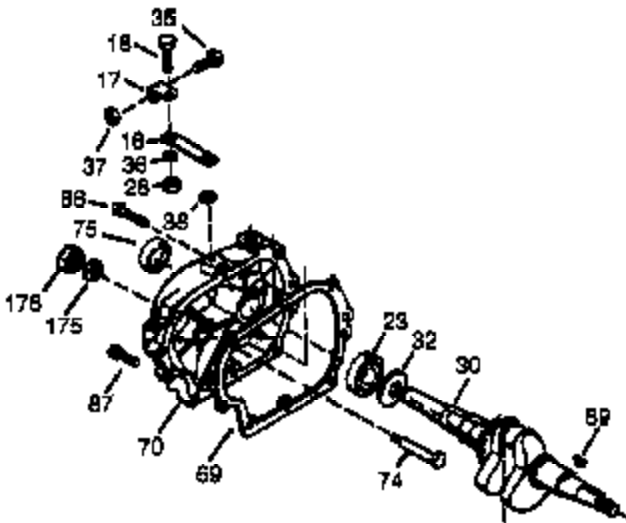

ILLUSTRATION SHOWS TYPICAL PARTS ONLY. ORDER BY PART NUMBER. PARTS NOT LISTED ARE SUPPLIED BY OEM.

VIEW 3 OF 4

Ref #	Part Number	Qty	Description
16	33454	1	Governor Lever
17	29916	1	Governor Lever Clamp
18	650548	1	Screw, 8-32 x 5/16"
23	33627	1	Ball Bearing
28	30322	1	Lock Nut, 8-32
30	35420A	1	Crankshaft
32	33628	1	Washer
35	29826	1	Screw, 10-32 x 3/4"
36	29918	1	Lock Washer
37	29216	1	Lock Nut, 10-32
38	29642	1	Retaining Ring
69	35262A	1	* Cylinder Cover Gasket
70	33626B	1	Cylinder Cover (Incl. 75 & 80)
74	31855	2	Bearing Retainer
75	33625	1	Oil Seal
86	650833	7	Screw, 1/4-20 x 1-3/16"
87	650832	1	Screw, 1/4-20 x 1-11/16"
89	32589	1	Flywheel Key
92	650880	1	Lock Washer
129	650727	2	Screw, 5/16-18 x 1-3/4"
131A	650713	2	Screw, 5/16-18 x 5/8"
173A	32446	1	Breather Tube Grommet
175	650778	2	Lock Washer
176	650580	2	Lock Nut, 10-24
225	35043	1	Carburetor Tube
264A	650802	1	Screw, 1/4-20 x 5/8"
277	650729	2	Screw, 5/16-18 x 3-3/16"
290	30705	1	Fuel Line
292	26460	2	Fuel Line Clamp
298	650665	2	Screw, 1/4-15 x 3/4"
300	34156A	1	Fuel Tank (Incl. 292 & 301)
301	35355	1	Fuel Cap
308	35540	1	Fill Tube Clip
370D	35703	1	Throttle Decal
394A	650948	1	Washer
420	730225	1	SAE 30 4-Cycle Engine Oil (Quart)