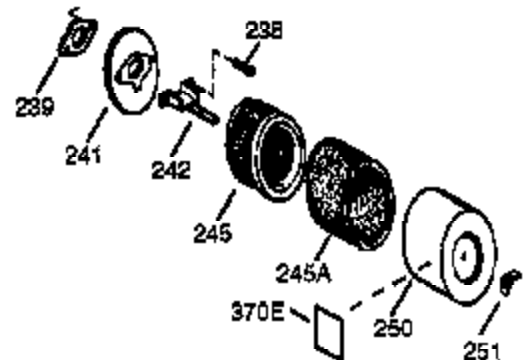

Ref #	Part Number	Qty	Description
370B	34704	1	Instruction Decal
380	632325	1	Carburetor (Incl. 184)
392	590343	1	Starter Rope
393	35654	1	Starter Pulley
394A	650948	1	Washer
400	36450A	1	* Gasket Set (Incl. items marked PK i n notes) Incl. part #'s 27272A (1), 27896A (2), 27915A (1), 29673 (1), 33263 (1), 33629 (1), 34698A (1), 35262A (1), 36448 (1)
420	730225	1	SAE 30 4-Cycle Engine Oil (Quart)

ILLUSTRATION SHOWS TYPICAL PARTS ONLY. ORDER BY PART NUMBER. PARTS NOT LISTED ARE SUPPLIED BY OEM.

VIEW 2 OF 4