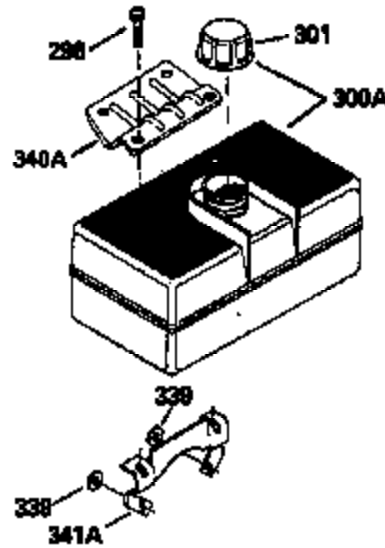

ILLUSTRATION SHOWS TYPICAL PARTS ONLY. ORDER BY PART NUMBER. PARTS NOT LISTED ARE SUPPLIED BY OEM.

Ref #	Part Number	Qty	Description
16	33454	1	Governor Lever
17	29916	1	Governor Lever Clamp
18	650548	1	Screw, 8-32 x 5/16"
28	30322	1	Lock Nut, 8-32
30	35372A	1	Crankshaft
35	29826	1	Screw, 10-32 x 3/4"
36	29918	1	Lock Washer
37	29216	1	Lock Nut, 10-32
38	29642	1	Retaining Ring
69	35262	1	* Cylinder Cover Gasket
70	35376	1	Cylinder Cover (Incl. 71, 75 & 80)
75	35319	1	Oil Seal
86	650833	7	Screw, 1/4-20 x 1-3/16"
87	650832	1	Screw, 1/4-20 x 1-11/16"
89	32589	1	Flywheel Key
131A	650781	2	Screw, 5/16-18 x 11/16"
232	XXXXX	2	Pop Rivet (1/8") (Can be purchased locally)
242	34699	1	Air Cleaner Bracket
250	34702	1	Air Cleaner Cover
264A	650802	1	Screw, 1/4-20 x 5/8"
275	34185A	1	Muffler
277	650729	2	Screw, 5/16-18 x 3-3/16"
298	650665	2	Screw, 1/4-15 x 3/4"
301	35355	1	Fuel Cap
307	35499	1	"O" Ring
416	34479A	1	Spark Arrestor Kit