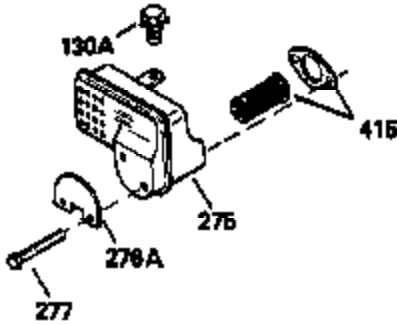

ILLUSTRATION SHOWS TYPICAL PARTS ONLY. ORDER BY PART NUMBER. PARTS NOT LISTED ARE SUPPLIED BY OEM.

Ref #	Part Number	Qty	Description
16	33454	1	Governor Lever
17	29916	1	Governor Lever Clamp
18	650548	1	Screw, 8-32 x 5/16"
28	30322	1	Lock Nut, 8-32
30	35372A	1	Crankshaft
35	29826	1	Screw, 10-32 x 3/4"
36	29918	1	Lock Washer
37	29216	1	Lock Nut, 10-32
38	29642	1	Retaining Ring
69	35262	1	* Cylinder Cover Gasket
70	35376	1	Cylinder Cover (Incl. 71, 75 & 80)
75	35319	1	Oil Seal
86	650833	7	Screw, 1/4-20 x 1-3/16"
87	650832	1	Screw, 1/4-20 x 1-11/16"
89	32589	1	Flywheel Key
131A	650781	2	Screw, 5/16-18 x 11/16"
232	XXXXX	2	Pop Rivet (1/8") (Can be purchased locally)
242	34699	1	Air Cleaner Bracket
250	34702	1	Air Cleaner Cover
264A	650802	1	Screw, 1/4-20 x 5/8"
275	34185A	1	Muffler
277	650729	2	Screw, 5/16-18 x 3-3/16"
298	650665	2	Screw, 1/4-15 x 3/4"
301	35355	1	Fuel Cap
307	35499	1	"O" Ring
416	34479A	1	Spark Arrestor Kit