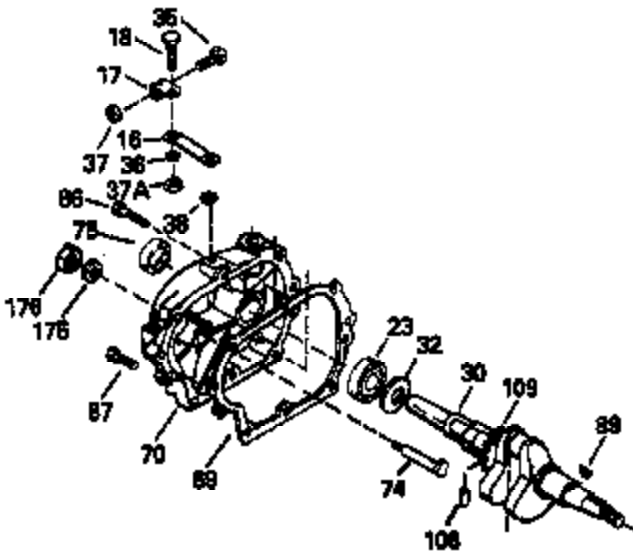

ILLUSTRATION SHOWS TYPICAL PARTS ONLY. ORDER BY PART NUMBER. PARTS NOT LISTED ARE SUPPLIED BY OEM.

Ref #	Part Number	Qty	Description
16	33454	1	Governor Lever
17	29916	1	Governor Lever Clamp
18	650548	1	Screw, 8-32 x 5/16"
28	30322	1	Lock Nut, 8-32
30	35372A	1	Crankshaft
35	29826	1	Screw, 10-32 x 3/4"
36	29918	1	Lock Washer
37	29216	1	Lock Nut, 10-32
38	29642	1	Retaining Ring
69	35262	1	* Cylinder Cover Gasket
70	35376	1	Cylinder Cover (Incl. 71, 75 & 80)
75	35319	1	Oil Seal
86	650833	7	Screw, 1/4-20 x 1-3/16"
87	650832	1	Screw, 1/4-20 x 1-11/16"
89	32589	1	Flywheel Key
131A	650781	2	Screw, 5/16-18 x 11/16"
232	XXXXX	2	Pop Rivet (1/8") (Can be purchased locally)
242	34699	1	Air Cleaner Bracket
250	34702	1	Air Cleaner Cover
264A	650802	1	Screw, 1/4-20 x 5/8"
275	34185A	1	Muffler
277	650729	2	Screw, 5/16-18 x 3-3/16"
298	650665	2	Screw, 1/4-15 x 3/4"
301	35355	1	Fuel Cap
307	35499	1	"O" Ring
416	34479A	1	Spark Arrestor Kit