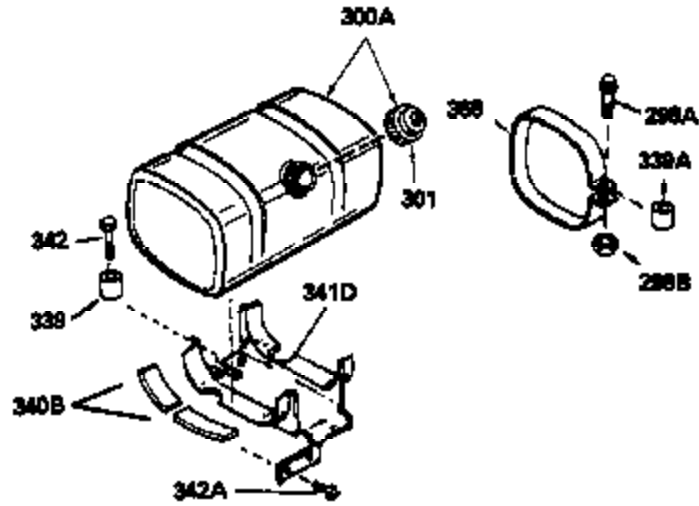

OPTIONAL DEBRIS SCREEN KIT