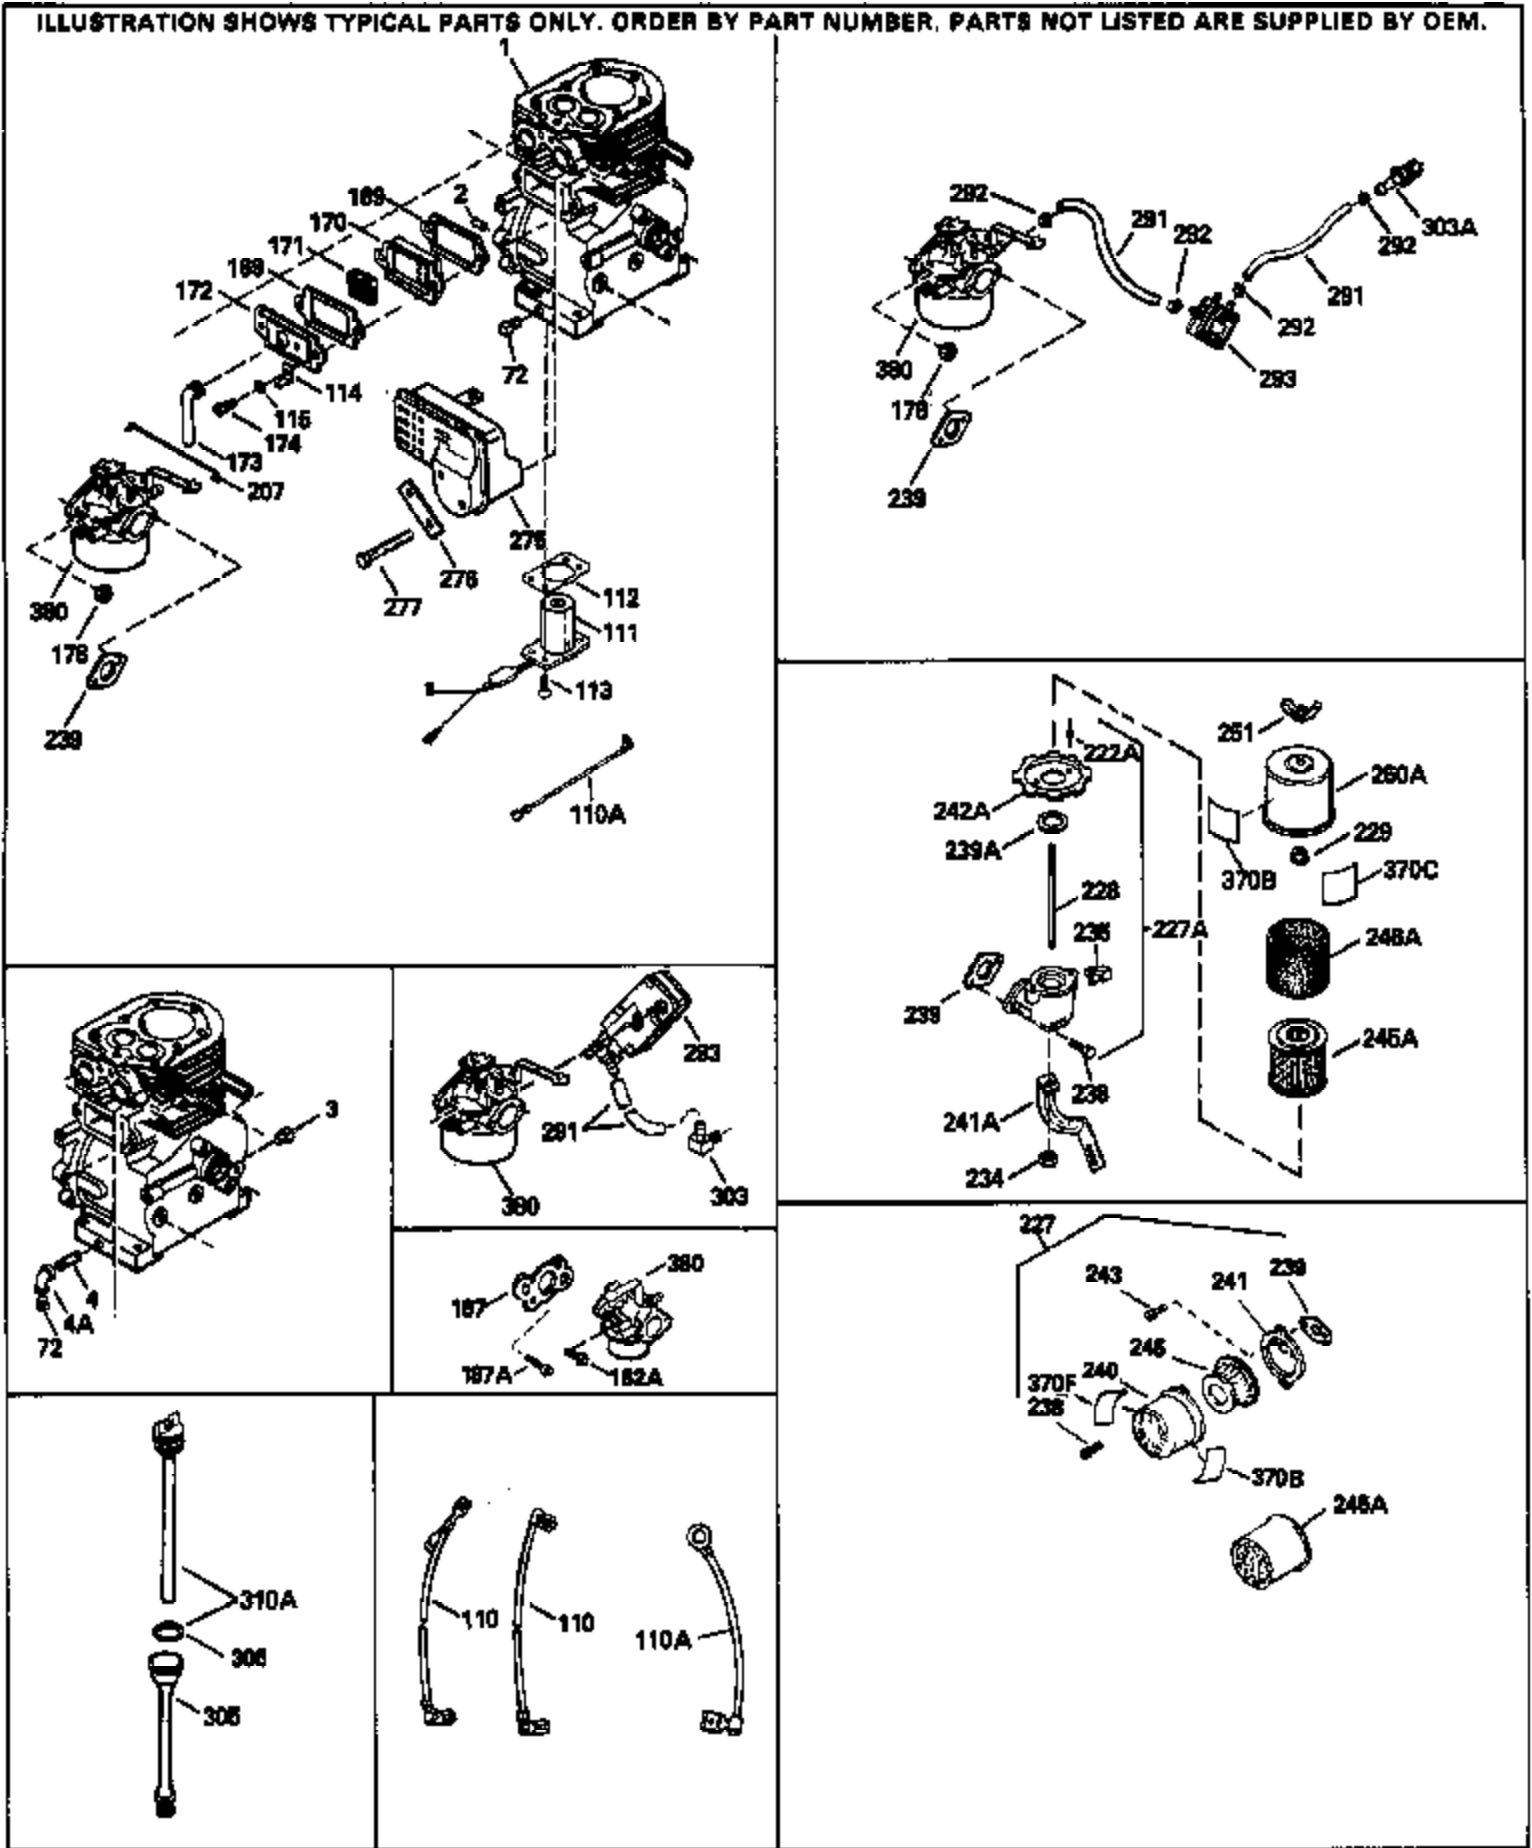

ILLUSTRATION SHOWS TYPICAL PARTS ONLY. ORDER BY PART NUMBER. PARTS NOT LISTED ARE SUPPLIED BY OEM.

Ref #	Part Number	Qty	Description
1	35385	1	Cylinder (Incl. 2 & 20)
2	27652	2	Dowel Pin
4	30968	1	Oil Drain Extension
4A	32214	1	Oil Drain Elbow
28	30322	1	Lock Nut, 8-32
72	27642	2	Oil Drain Plug
110	35187	1	Ground Wire
169	27896A	2	* Breather Gasket
170	28423	1	Breather Body
171	28424	1	Breather Element
172	28425	1	Valve Cover
173	34696	1	Breather Tube
174	650128	2	Screw, 10-24 x 1/2"
178	29752	2	Nut & Lock Washer, 1/4-28
207	33878	1	Throttle Link
227	35044	1	Air Cleaner Elbow Ass'y.
228	650851	1	Stud, 1/4-20 x 8.1"
229	650825	1	Nut & Lock Washer, 14-20
232	XXXXX	2	Pop Rivet (1/8") (Can be purchased locally)
234	650852	1	Nut, 1/4-20
235	30675	1	Air Cleaner Elbow Fitting
238	650163	2	Screw, 10-32 x 7/8"
239	27272A	1	Air Cleaner Gasket
239A	34698A	1	Air Cleaner Gasket
241	35045	1	Air Cleaner Collar
242	34699	1	Air Cleaner Bracket
245	34700	1	Air Cleaner Filter
245A	34703	1	Air Cleaner Filter
250	34702	1	Air Cleaner Cover
251	650513	1	Wing Nut, 1/4-20
264A	650802	1	Screw, 1/4-20 x 5/8"
275	34185A	1	Muffler
276	31588	1	Locking Plate
277	650729	2	Screw, 5/16-18 x 3-3/16"
292	26460	2	Fuel Line Clamp
305	35554	1	Oil Fill Tube
307	35499	1	"O" Ring
380	632325	1	Carburetor (Incl. 184)
416	34479A	1	Spark Arrestor Kit