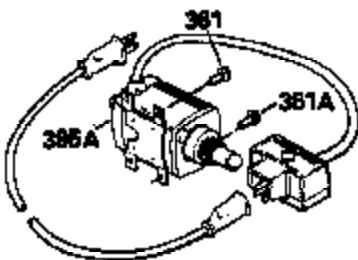

ILLUSTRATION SHOWS TYPICAL PARTS ONLY. ORDER BY PART NUMBER. PARTS NOT LISTED ARE SUPPLIED BY OEM.

Ref #	Part Number	Qty	Description
16	33454	1	Governor Lever
17	29916	1	Governor Lever Clamp
18	650548	1	Screw, 8-32 x 5/16"
28	30322	1	Lock Nut, 8-32
30	35372A	1	Crankshaft
35	29826	1	Screw, 10-32 x 3/4"
36	29918	1	Lock Washer
37	29216	1	Lock Nut, 10-32
38	29642	1	Retaining Ring
69	35262	1	* Cylinder Cover Gasket
70	35376	1	Cylinder Cover (Incl. 71, 75 & 80)
75	35319	1	Oil Seal
86	650833	7	Screw, 1/4-20 x 1-3/16"
87	650832	1	Screw, 1/4-20 x 1-11/16"
89	32589	1	Flywheel Key
131A	650781	2	Screw, 5/16-18 x 11/16"
232	XXXXX	2	Pop Rivet (1/8") (Can be purchased locally)
242	34699	1	Air Cleaner Bracket
250	34702	1	Air Cleaner Cover
264A	650802	1	Screw, 1/4-20 x 5/8"
275	34185A	1	Muffler
277	650729	2	Screw, 5/16-18 x 3-3/16"
298	650665	2	Screw, 1/4-15 x 3/4"
301	35355	1	Fuel Cap
307	35499	1	"O" Ring
416	34479A	1	Spark Arrestor Kit