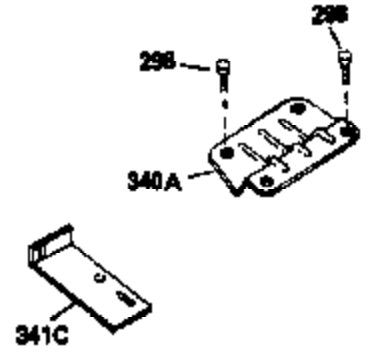

ILLUSTRATION SHOWS TYPICAL PARTS ONLY. ORDER BY PART NUMBER. PARTS NOT LISTED ARE SUPPLIED BY OEM.

Ref #	Part Number	Qty	Description
16	33454	1	Governor Lever
17	29916	1	Governor Lever Clamp
18	650548	1	Screw, 8-32 x 5/16"
28	30322	1	Lock Nut, 8-32
30	35372A	1	Crankshaft
35	29826	1	Screw, 10-32 x 3/4"
36	29918	1	Lock Washer
37	29216	1	Lock Nut, 10-32
38	29642	1	Retaining Ring
69	35262	1	* Cylinder Cover Gasket
70	35376	1	Cylinder Cover (Incl. 71, 75 & 80)
75	35319	1	Oil Seal
86	650833	7	Screw, 1/4-20 x 1-3/16"
87	650832	1	Screw, 1/4-20 x 1-11/16"
89	32589	1	Flywheel Key
131A	650781	2	Screw, 5/16-18 x 11/16"
232	XXXXX	2	Pop Rivet (1/8") (Can be purchased locally)
242	34699	1	Air Cleaner Bracket
250	34702	1	Air Cleaner Cover
264A	650802	1	Screw, 1/4-20 x 5/8"
275	34185A	1	Muffler
277	650729	2	Screw, 5/16-18 x 3-3/16"
298	650665	2	Screw, 1/4-15 x 3/4"
301	35355	1	Fuel Cap
307	35499	1	"O" Ring
416	34479A	1	Spark Arrestor Kit