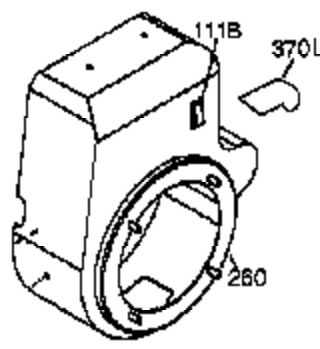

Engine Parts List #2

Ref #	Part Number	Qty	Description
4	0	1	Oil Drain Extension
5	30969	1	Extension Cap
72	28582	1	Oil Drain Plug
84	29193	1	Retaining Ring
92	650880	1	Lock Washer
238	28820	2	Screw, 10-32 x 1/2"
239	27272A	1	* Air Cleaner Gasket
240	33266	1	Air Cleaner Body
245	33268	1	Air Cleaner Filter
245A	35881	1	Air Cleaner Filter
250	33269A	1	Air Cleaner Cover
251	650513	1	Wing Nut, 1/4-20
260	36250	1	Blower Housing
275	34185B	1	Muffler
277	650729	1	Screw, 5/16-18 x 3-3/16"
285	35985B	1	Starter Cup
290	30962	1	Fuel Line
292	26460	2	Fuel Line Clamp
370A	35532	1	Logo Decal
370E	35274	1	Instruction Decal
380	640112	1	Carburetor (Incl. 184)
390	590704	1	Rewind Starter (NOTE: This engine could have been built with 590746 starter.)