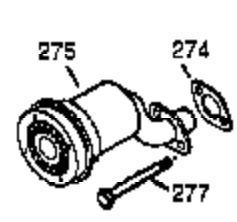

Engine Parts List #2

Ref #	Part Number	Qty	Description
4	0	1	Oil Drain Extension
5	30969	1	Extension Cap
72	28582	1	Oil Drain Plug
84	29193	1	Retaining Ring
92	650880	1	Lock Washer
238	28820	2	Screw, 10-32 x 1/2"
239	27272A	1	* Air Cleaner Gasket
240	33266	1	Air Cleaner Body
245	33268	1	Air Cleaner Filter
245A	35881	1	Air Cleaner Filter
250	33269A	1	Air Cleaner Cover
251	650513	1	Wing Nut, 1/4-20
260	36250	1	Blower Housing
275	34185B	1	Muffler
277	650729	1	Screw, 5/16-18 x 3-3/16"
285	35985B	1	Starter Cup
290	30962	1	Fuel Line
292	26460	2	Fuel Line Clamp
370A	35532	1	Logo Decal
370E	35274	1	Instruction Decal
380	640112	1	Carburetor (Incl. 184)
390	590704	1	Rewind Starter (NOTE: This engine could have been built with 590746 starter.)