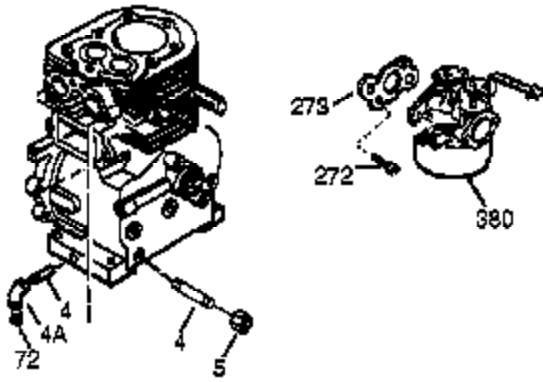

Engine Parts List #2

Ref #	Part Number	Qty	Description
4	0	1	Oil Drain Extension
5	30969	1	Extension Cap
72	28582	1	Oil Drain Plug
84	29193	1	Retaining Ring
92	650880	1	Lock Washer
238	28820	2	Screw, 10-32 x 1/2"
239	27272A	1	* Air Cleaner Gasket
240	33266	1	Air Cleaner Body
245	33268	1	Air Cleaner Filter
245A	35881	1	Air Cleaner Filter
250	33269A	1	Air Cleaner Cover
251	650513	1	Wing Nut, 1/4-20
260	36250	1	Blower Housing
275	34185B	1	Muffler
277	650729	1	Screw, 5/16-18 x 3-3/16"
285	35985B	1	Starter Cup
290	30962	1	Fuel Line
292	26460	2	Fuel Line Clamp
370A	35532	1	Logo Decal
370E	35274	1	Instruction Decal
380	640112	1	Carburetor (Incl. 184)
390	590704	1	Rewind Starter (NOTE: This engine could have been built with 590746 starter.)