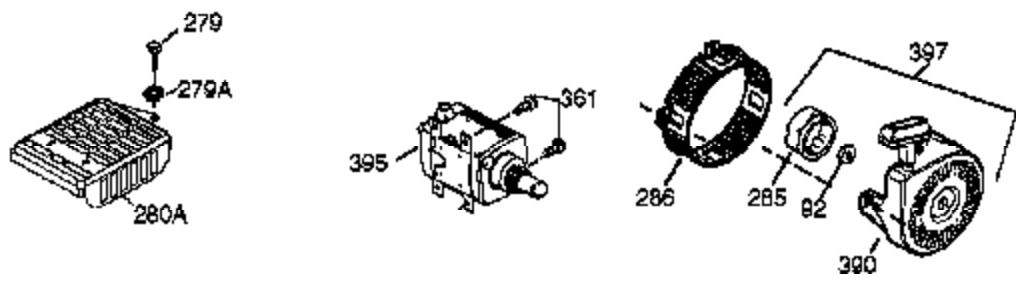

Engine Parts List #2

Ref #	Part Number	Qty	Description
4	0	1	Oil Drain Extension
5	30969	1	Extension Cap
72	28582	1	Oil Drain Plug
84	29193	1	Retaining Ring
92	650880	1	Lock Washer
238	28820	2	Screw, 10-32 x 1/2"
239	27272A	1	* Air Cleaner Gasket
240	33266	1	Air Cleaner Body
245	33268	1	Air Cleaner Filter
245A	35881	1	Air Cleaner Filter
250	33269A	1	Air Cleaner Cover
251	650513	1	Wing Nut, 1/4-20
260	36250	1	Blower Housing
275	34185B	1	Muffler
277	650729	1	Screw, 5/16-18 x 3-3/16"
285	35985B	1	Starter Cup
290	30962	1	Fuel Line
292	26460	2	Fuel Line Clamp
370A	35532	1	Logo Decal
370E	35274	1	Instruction Decal
380	640112	1	Carburetor (Incl. 184)
390	590704	1	Rewind Starter (NOTE: This engine could have been built with 590746 starter.)