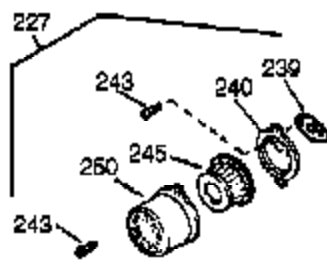

Engine Parts List #2

Ref #	Part Number	Qty	Description
4	0	1	Oil Drain Extension
5	30969	1	Extension Cap
72	28582	1	Oil Drain Plug
84	29193	1	Retaining Ring
92	650880	1	Lock Washer
238	28820	2	Screw, 10-32 x 1/2"
239	27272A	1	* Air Cleaner Gasket
240	33266	1	Air Cleaner Body
245	33268	1	Air Cleaner Filter
245A	35881	1	Air Cleaner Filter
250	33269A	1	Air Cleaner Cover
251	650513	1	Wing Nut, 1/4-20
260	36250	1	Blower Housing
275	34185B	1	Muffler
277	650729	1	Screw, 5/16-18 x 3-3/16"
285	35985B	1	Starter Cup
290	30962	1	Fuel Line
292	26460	2	Fuel Line Clamp
370A	35532	1	Logo Decal
370E	35274	1	Instruction Decal
380	640112	1	Carburetor (Incl. 184)
390	590704	1	Rewind Starter (NOTE: This engine could have been built with 590746 starter.)