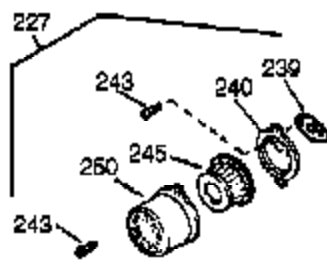

Ref #	Part Number	Qty	Description
308	35995	1	Oil Fill Tube Clip
310	36205	1	Dipstick
325	29443	1	Wire Clip
342	30063	1	Screw, T-30, 1/4-20 x 1/2"
370J	35703	1	Throttle Decal
370K	36695	1	Starter Decal
370	36261	1	Identification Decal
370G	35274	1	Oil Instruction Decal
380	640260A	1	Carburetor (Incl. 184 & 212A)
390	590746	1	Rewind Starter (NOTE: This engine could have been built with 590704 starter.)
400	36450C	1	* Gasket Set (Incl. items marked PK i n notes)
420	730225A	1	SAE 30 4-Cycle Engine Oil (Quart)