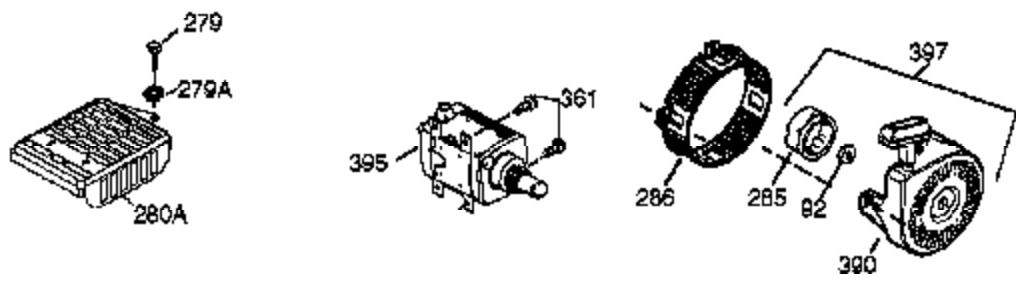

Ref #	Part Number	Qty	Description
308	35995	1	Oil Fill Tube Clip
310	36205	1	Dipstick
325	29443	1	Wire Clip
342	30063	1	Screw, T-30, 1/4-20 x 1/2"
370J	35703	1	Throttle Decal
370K	36695	1	Starter Decal
370	36261	1	Identification Decal
370G	35274	1	Oil Instruction Decal
380	640260A	1	Carburetor (Incl. 184 & 212A)
390	590746	1	Rewind Starter (NOTE: This engine could have been built with 590704 starter.)
400	36450C	1	* Gasket Set (Incl. items marked PK i n notes)
420	730225A	1	SAE 30 4-Cycle Engine Oil (Quart)