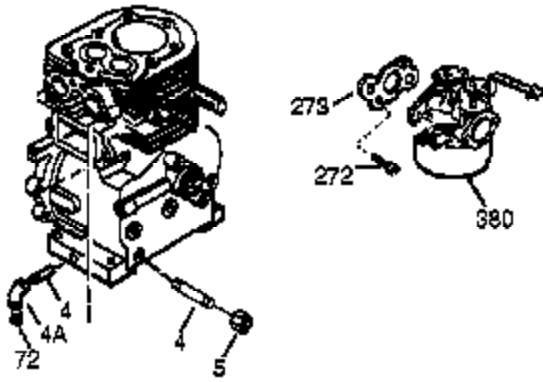

Ref #	Part Number	Qty	Description
308	35995	1	Oil Fill Tube Clip
310	36205	1	Dipstick
325	29443	1	Wire Clip
342	30063	1	Screw, T-30, 1/4-20 x 1/2"
370J	35703	1	Throttle Decal
370K	36695	1	Starter Decal
370	36261	1	Identification Decal
370G	35274	1	Oil Instruction Decal
380	640260A	1	Carburetor (Incl. 184 & 212A)
390	590746	1	Rewind Starter (NOTE: This engine could have been built with 590704 starter.)
400	36450C	1	* Gasket Set (Incl. items marked PK i n notes)
420	730225A	1	SAE 30 4-Cycle Engine Oil (Quart)