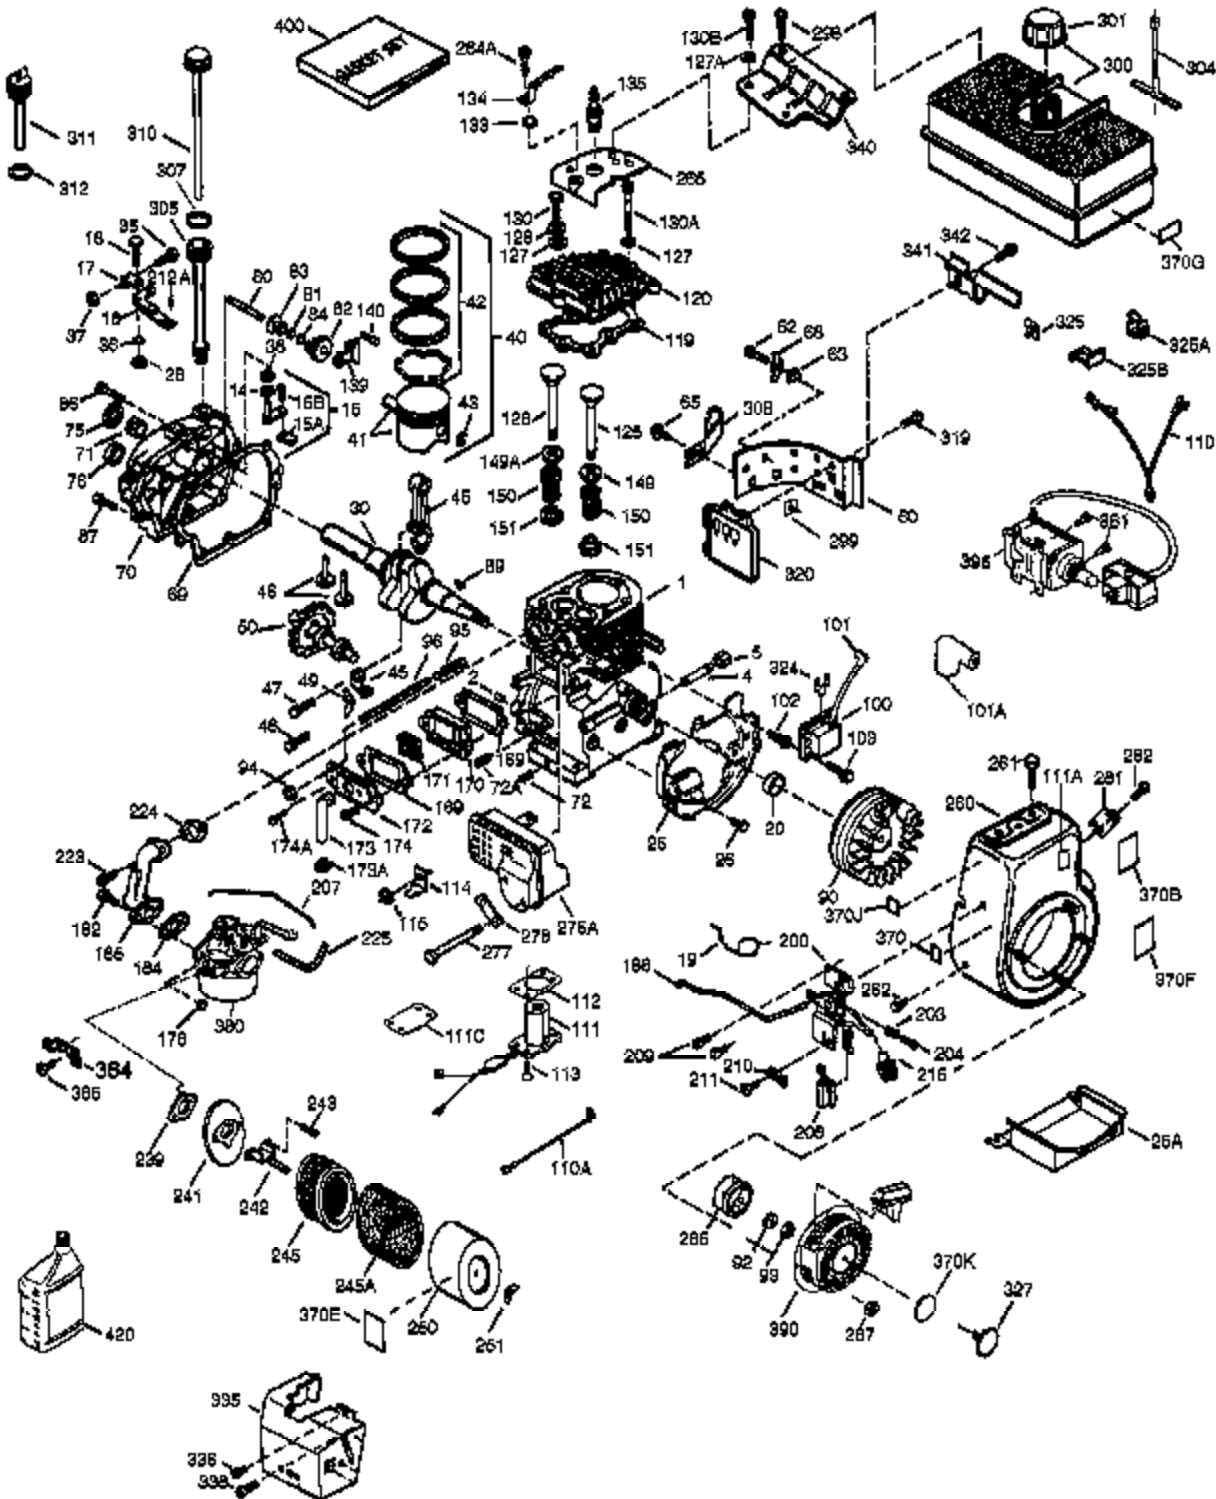

Engine Parts List #1

Engine Parts List #1

Ref #	Part Number	Qty	Description
1	35385	1	Cylinder (Incl. 2, 20 & 72)
2	27652	2	Dowel Pin
14	28277	1	Washer
15B	650494	1	Screw, 6-40 x 5/16"
15A	30700	1	Governor Yoke
15	30699C	1	Governor Rod (Incl. 15A & 15B)
16	37255A	1	Governor Lever (Incl. 212A)
17	29916	1	Governor Lever Clamp
18	651028	1	Screw, T-15, 8-32 x 7/16"
19	34663	1	Speed Control Spring
20	35319	1	Oil Seal
25	36460	1	Blower Housing Baffle
26	650561	2	Screw, 1/4-20 x 19/32"
28	30322	1	Lock Nut, 8-32
30	35372A	1	Crankshaft
35	29826	1	Screw, 10-32 x 3/4"
36	29918	1	Lock Washer
37	29216	1	Lock Nut, 10-32
38	29642	1	Retaining Ring
40	40011	1	Piston, Pin & Ring Set (Std.)
40	40012	1	Piston, Pin & Ring Set (.010" OS)
41	40009	1	Piston & Pin Ass'y. (Std.) (Incl. 43)
41	40010	1	Piston & Pin Ass'y. (.010" OS) (Incl. 43)
42	40013	1	Ring Set (Std.)
42	40014	1	Ring Set (.010" OS)
43	27888	2	Piston Pin Retaining Ring
45	36897	1	Connecting Rod Ass'y. (Incl. 47 & 49)
47	651033	2	Connecting Rod Bolt
48	34034	2	Valve Lifter
49	36896	1	Oil Dipper
50	35375	1	Camshaft (MCR)
60	33273A	1	Blower Housing Extension
62	650760	1	Screw, 8-32 x 3/8"
65	650128	1	Screw, 10-24 x 1/2"
69	37342	1	* Cylinder Cover Gasket
70	35376A	1	Cylinder Cover (Incl. 71,75,80 Thru 8 4)
71	35377	1	Crankshaft Bushing
72	27642	2	Oil Drain Plug
75	35319	1	Oil Seal
80	37587	1	Governor Shaft
81	651080	1	Washer
82	37588	1	Governor Gear Ass'y. (Incl. 81)
83	30588A	1	Governor Spool
84	29193	1	Retaining Ring
86	650833	7	Screw, 1/4-20 x 1-3/16"
87	650832	1	Screw, 1/4-20 x 1-11/16"
89	32589	1	Flywheel Key
90	611090	1	Flywheel
92	650880	1	Lock Washer
93	650881	1	Flywheel Nut
100	35135A	1	Solid State Ignition (Incl. 101)
101	610118	1	Spark Plug Cover
102	651024	2	Solid State Mounting Stud
103	651007	2	Screw, T-15, 10-24 x 15/16"
110	35187	1	Ground Wire Ass'y.
119	36448	1	* Cylinder Head Gasket
120	36449	1	Cylinder Head
125	27878A	1	Exhaust Valve (Std.) (Incl. 151)