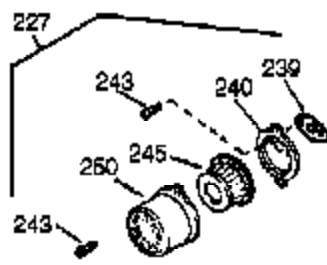

Engine Parts List #1

Ref #	Part Number	Qty	Description
307	35499	1	"O" Ring
308	35995	1	Oil Fill Tube Clip
310	36205	1	Dipstick
325	29443	1	Wire Clip
340	34259	1	Fuel Tank Bracket
341	34258A	1	Fuel Tank Bracket
342	30063	1	Screw, Torx T-30, 1/4-20 x 1/2"
370G	35274	1	Oil Instruction Decal
370K	36695	1	Starter Decal
370	36261	1	Identification Decal
370J	35703	1	Throttle Decal
380	632351	1	Carburetor (Incl. 184)
390	590704	1	Rewind Starter (NOTE: This engine could have been built with 590746 starter.)
400	36450A	1	* Gasket Set (Incl. items marked PK i n notes) Incl. part #'s 27272A (1), 27896A (2), 27915A (1), 29673 (1), 33263 (1), 33629 (1), 34698A (1), 35262A (1), 36448 (1)
420	730225	1	SAE 30 4-Cycle Engine Oil (Quart)