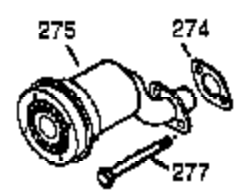

Engine Parts List #2

Ref #	Part Number	Qty	Description
72	27642	2	Oil Drain Plug
84	29193	1	Retaining Ring
92	650880	1	Lock Washer
129	651031	1	Screw, 1/4-20 x 9/16"
131A	650273	2	Screw, 5/16-18 x 5/8"
238	28820	2	Screw, 10-32 x 1/2"
239	27272A	1	* Air Cleaner Gasket
240	33266	1	Air Cleaner Body
245	33268	1	Air Cleaner Filter
250	33269A	1	Air Cleaner Cover
251	650513	1	Wing Nut, 1/4-20
260	33375D	1	Blower Housing
275	34185B	1	Muffler
277	650729	2	Screw, 5/16-18 x 3-3/16"
285	35985B	1	Starter Cup
290	30962	1	Fuel Line
292	26460	2	Fuel Line Clamp
380	632351	1	Carburetor (Incl. 184)
390	590704	1	Rewind Starter (NOTE: This engine could have been built with 590746 starter.)