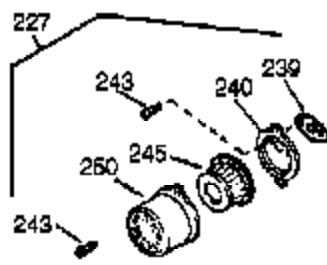

Ref #	Part Number	Qty	Description
72	27642	2	Oil Drain Plug
84	29193	1	Retaining Ring
92	650880	1	Lock Washer
129	650727	2	Screw, 5/16-18 x 1-3/4"
131A	650713	2	Screw, 5/16-18 x 5/8"
227	35044	1	Air Cleaner Base (Incl. 228,229,232,2 39A&242)
228	650851	1	Stud, 1/4-20 x 8.1
232	0	2	Pop Rivet (Purchase Locally)
234	650852	1	Nut, 1/4-20
235	30675	1	Air Cleaner Elbow Fitting
238	650163	2	Screw, 10-32 x 7/8"
239	27272A	1	Air Cleaner Gasket
239A	34698A	1	* Air Cleaner Gasket
245A	34703	1	Air Cleaner Filter
245	34700A	1	Air Cleaner Filter
250	34702	1	Air Cleaner Cover
251	650513	1	Wing Nut, 1/4-20
260	34833B	1	Blower Housing
275	34185B	1	Muffler
277	650729	2	Screw, 5/16-18 x 3-3/16"
285	35985B	1	Starter Cup
290	30962	1	Fuel Line
292	26460	2	Fuel Line Clamp
322A	610824	1	Connector Body
361	650990	4	Screw, Torx T-30, 1/4-20 x 15/32"
370E	37089	1	Air Cleaner Decal
370A	35532	1	Name Decal
380	632325	1	Carburetor (Incl. 184)
390	590704	1	Rewind Starter (Note: This engine could have been built with 590746 starter.)
395	36680	1	Electric Starter Motor (12 Volt)