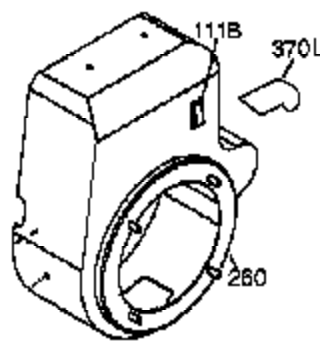

Ref #	Part Number	Qty	Description
72	27642	2	Oil Drain Plug
84	29193	1	Retaining Ring
92	650880	1	Lock Washer
129	650727	2	Screw, 5/16-18 x 1-3/4"
131A	650713	2	Screw, 5/16-18 x 5/8"
227	35044	1	Air Cleaner Base (Incl. 228,229,232,2 39A&242)
228	650851	1	Stud, 1/4-20 x 8.1
232	0	2	Pop Rivet (Purchase Locally)
234	650852	1	Nut, 1/4-20
235	30675	1	Air Cleaner Elbow Fitting
238	650163	2	Screw, 10-32 x 7/8"
239	27272A	1	Air Cleaner Gasket
239A	34698A	1	* Air Cleaner Gasket
245A	34703	1	Air Cleaner Filter
245	34700A	1	Air Cleaner Filter
250	34702	1	Air Cleaner Cover
251	650513	1	Wing Nut, 1/4-20
260	34833B	1	Blower Housing
275	34185B	1	Muffler
277	650729	2	Screw, 5/16-18 x 3-3/16"
285	35985B	1	Starter Cup
290	30962	1	Fuel Line
292	26460	2	Fuel Line Clamp
322A	610824	1	Connector Body
361	650990	4	Screw, Torx T-30, 1/4-20 x 15/32"
370E	37089	1	Air Cleaner Decal
370A	35532	1	Name Decal
380	632325	1	Carburetor (Incl. 184)
390	590704	1	Rewind Starter (Note: This engine could have been built with 590746 starter.)
395	36680	1	Electric Starter Motor (12 Volt)