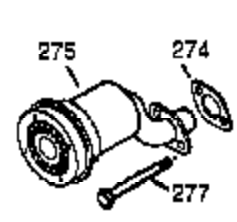

Ref #	Part Number	Qty	Description
72	27642	2	Oil Drain Plug
84	29193	1	Retaining Ring
92	650880	1	Lock Washer
129	650727	2	Screw, 5/16-18 x 1-3/4"
131A	650713	2	Screw, 5/16-18 x 5/8"
227	35044	1	Air Cleaner Base (Incl. 228,229,232,2 39A&242)
228	650851	1	Stud, 1/4-20 x 8.1
232	0	2	Pop Rivet (Purchase Locally)
234	650852	1	Nut, 1/4-20
235	30675	1	Air Cleaner Elbow Fitting
238	650163	2	Screw, 10-32 x 7/8"
239	27272A	1	Air Cleaner Gasket
239A	34698A	1	* Air Cleaner Gasket
245A	34703	1	Air Cleaner Filter
245	34700A	1	Air Cleaner Filter
250	34702	1	Air Cleaner Cover
251	650513	1	Wing Nut, 1/4-20
260	34833B	1	Blower Housing
275	34185B	1	Muffler
277	650729	2	Screw, 5/16-18 x 3-3/16"
285	35985B	1	Starter Cup
290	30962	1	Fuel Line
292	26460	2	Fuel Line Clamp
322A	610824	1	Connector Body
361	650990	4	Screw, Torx T-30, 1/4-20 x 15/32"
370E	37089	1	Air Cleaner Decal
370A	35532	1	Name Decal
380	632325	1	Carburetor (Incl. 184)
390	590704	1	Rewind Starter (Note: This engine could have been built with 590746 starter.)
395	36680	1	Electric Starter Motor (12 Volt)