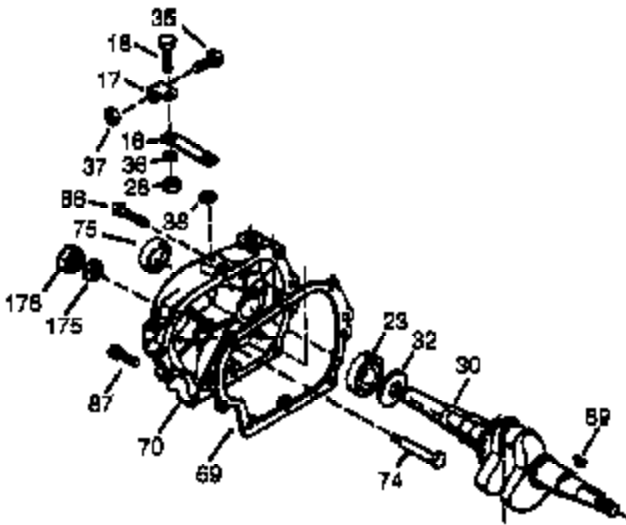

ILLUSTRATION SHOWS TYPICAL PARTS ONLY. ORDER BY PART NUMBER. PARTS NOT LISTED ARE SUPPLIED BY OEM.

VIEW 3 OF 4

Ref #	Part Number	Qty	Description
16	33454	1	Governor Lever
17	29916	1	Governor Lever Clamp
18	650548	1	Screw, 8-32 x 5/16"
23	33627	1	Ball Bearing
28	30322	1	Lock Nut, 8-32
30	35529A	1	Crankshaft
32	33628	1	Washer
35	29826	1	Screw, 10-32 x 3/4"
36	29918	1	Lock Washer
37	29216	1	Lock Nut, 10-32
38	29642	1	Retaining Ring
69	35262	1	* Cylinder Cover Gasket
70	33626B	1	Cylinder Cover (Incl. 75 & 80)
74	31855	2	Bearing Retainer
75	33625	1	Oil Seal
86	650833	7	Screw, 1/4-20 x 1-3/16"
87	650832	1	Screw, 1/4-20 x 1-11/16"
89	32589	1	Flywheel Key
92	650880	1	Lock Washer
129	650727	2	Screw, 5/16-18 x 1-3/4"
131A	650713	2	Screw, 5/16-18 x 5/8"
173A	32446	1	Breather Tube Grommet
175	650778	2	Lock Washer
176	650580	2	Lock Nut, 10-24
225	35043	1	Carburetor Tube
264A	650802	1	Screw, 1/4-20 x 5/8"
277	650729	2	Screw, 5/16-18 x 3-3/16"
285	35985	1	Starter Cup
290	30705	1	Fuel Line
292	26460	2	Fuel Line Clamp
298	650665	2	Screw, 1/4-15 x 3/4"
300	34156A	1	Fuel Tank (Incl. 292 & 301)
301	35355	1	Fuel Cap
308	35540	1	Fill Tube Clip
390	590671	1	Rewind Starter
420	730225	1	SAE 30 4-Cycle Engine Oil (Quart)