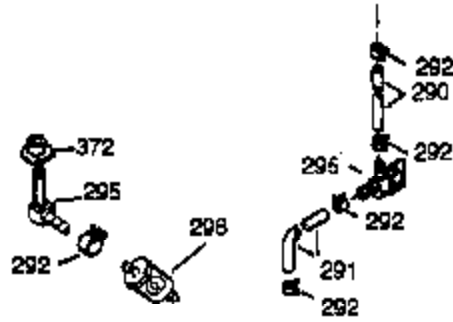

ILLUSTRATION SHOWS TYPICAL PARTS ONLY. ORDER BY PART NUMBER. PARTS NOT LISTED ARE SUPPLIED BY OEM.

VIEW 3 OF 4

Ref #	Part Number	Qty	Description
16	33454	1	Governor Lever
17	29916	1	Governor Lever Clamp
18	650548	1	Screw, 8-32 x 5/16"
23	33627	1	Ball Bearing
28	30322	1	Lock Nut, 8-32
30	35529A	1	Crankshaft
32	33628	1	Washer
35	29826	1	Screw, 10-32 x 3/4"
36	29918	1	Lock Washer
37	29216	1	Lock Nut, 10-32
38	29642	1	Retaining Ring
69	35262	1	* Cylinder Cover Gasket
70	33626B	1	Cylinder Cover (Incl. 75 & 80)
74	31855	2	Bearing Retainer
75	33625	1	Oil Seal
86	650833	7	Screw, 1/4-20 x 1-3/16"
87	650832	1	Screw, 1/4-20 x 1-11/16"
89	32589	1	Flywheel Key
92	650880	1	Lock Washer
129	650727	2	Screw, 5/16-18 x 1-3/4"
131A	650713	2	Screw, 5/16-18 x 5/8"
173A	32446	1	Breather Tube Grommet
175	650778	2	Lock Washer
176	650580	2	Lock Nut, 10-24
225	35043	1	Carburetor Tube
264A	650802	1	Screw, 1/4-20 x 5/8"
277	650729	2	Screw, 5/16-18 x 3-3/16"
285	35985	1	Starter Cup
290	30705	1	Fuel Line
292	26460	2	Fuel Line Clamp
298	650665	2	Screw, 1/4-15 x 3/4"
300	34156A	1	Fuel Tank (Incl. 292 & 301)
301	35355	1	Fuel Cap
308	35540	1	Fill Tube Clip
390	590671	1	Rewind Starter
420	730225	1	SAE 30 4-Cycle Engine Oil (Quart)