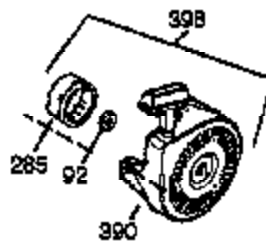

ILLUSTRATION SHOWS TYPICAL PARTS ONLY. ORDER BY PART NUMBER. PARTS NOT LISTED ARE SUPPLIED BY OEM.

VIEW 3 OF 4

Ref #	Part Number	Qty	Description
16	33454	1	Governor Lever
17	29916	1	Governor Lever Clamp
18	650548	1	Screw, 8-32 x 5/16"
23	33627	1	Ball Bearing
28	30322	1	Lock Nut, 8-32
30	35529A	1	Crankshaft
32	33628	1	Washer
35	29826	1	Screw, 10-32 x 3/4"
36	29918	1	Lock Washer
37	29216	1	Lock Nut, 10-32
38	29642	1	Retaining Ring
69	35262	1	* Cylinder Cover Gasket
70	33626B	1	Cylinder Cover (Incl. 75 & 80)
74	31855	2	Bearing Retainer
75	33625	1	Oil Seal
86	650833	7	Screw, 1/4-20 x 1-3/16"
87	650832	1	Screw, 1/4-20 x 1-11/16"
89	32589	1	Flywheel Key
92	650880	1	Lock Washer
129	650727	2	Screw, 5/16-18 x 1-3/4"
131A	650713	2	Screw, 5/16-18 x 5/8"
173A	32446	1	Breather Tube Grommet
175	650778	2	Lock Washer
176	650580	2	Lock Nut, 10-24
225	35043	1	Carburetor Tube
264A	650802	1	Screw, 1/4-20 x 5/8"
277	650729	2	Screw, 5/16-18 x 3-3/16"
285	35985	1	Starter Cup
290	30705	1	Fuel Line
292	26460	2	Fuel Line Clamp
298	650665	2	Screw, 1/4-15 x 3/4"
300	34156A	1	Fuel Tank (Incl. 292 & 301)
301	35355	1	Fuel Cap
308	35540	1	Fill Tube Clip
390	590671	1	Rewind Starter
420	730225	1	SAE 30 4-Cycle Engine Oil (Quart)