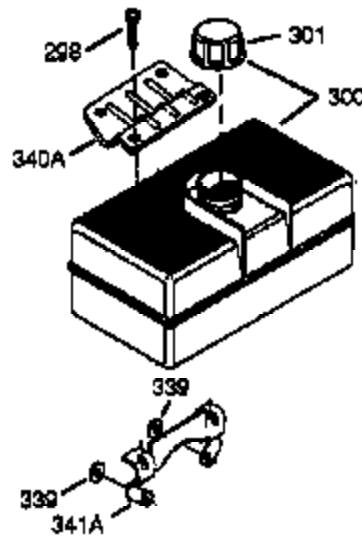

ILLUSTRATION SHOWS TYPICAL PARTS ONLY. ORDER BY PART NUMBER. PARTS NOT LISTED ARE SUPPLIED BY OEM.

VIEW 3 OF 4

Ref #	Part Number	Qty	Description
16	33454	1	Governor Lever
17	29916	1	Governor Lever Clamp
18	650548	1	Screw, 8-32 x 5/16"
23	33627	1	Ball Bearing
28	30322	1	Lock Nut, 8-32
30	35529A	1	Crankshaft
32	33628	1	Washer
35	29826	1	Screw, 10-32 x 3/4"
36	29918	1	Lock Washer
37	29216	1	Lock Nut, 10-32
38	29642	1	Retaining Ring
69	35262	1	* Cylinder Cover Gasket
70	33626B	1	Cylinder Cover (Incl. 75 & 80)
74	31855	2	Bearing Retainer
75	33625	1	Oil Seal
86	650833	7	Screw, 1/4-20 x 1-3/16"
87	650832	1	Screw, 1/4-20 x 1-11/16"
89	32589	1	Flywheel Key
92	650880	1	Lock Washer
129	650727	2	Screw, 5/16-18 x 1-3/4"
131A	650713	2	Screw, 5/16-18 x 5/8"
173A	32446	1	Breather Tube Grommet
175	650778	2	Lock Washer
176	650580	2	Lock Nut, 10-24
225	35043	1	Carburetor Tube
264A	650802	1	Screw, 1/4-20 x 5/8"
277	650729	2	Screw, 5/16-18 x 3-3/16"
285	35985	1	Starter Cup
290	30705	1	Fuel Line
292	26460	2	Fuel Line Clamp
298	650665	2	Screw, 1/4-15 x 3/4"
300	34156A	1	Fuel Tank (Incl. 292 & 301)
301	35355	1	Fuel Cap
308	35540	1	Fill Tube Clip
390	590671	1	Rewind Starter
420	730225	1	SAE 30 4-Cycle Engine Oil (Quart)