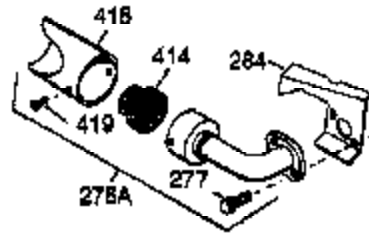

ILLUSTRATION SHOWS TYPICAL PARTS ONLY. ORDER BY PART NUMBER. PARTS NOT LISTED ARE SUPPLIED BY OEM.

VIEW 3 OF 4

Ref #	Part Number	Qty	Description
16	33454	1	Governor Lever
17	29916	1	Governor Lever Clamp
18	650548	1	Screw, 8-32 x 5/16"
23	33627	1	Ball Bearing
28	30322	1	Lock Nut, 8-32
30	35529A	1	Crankshaft
32	33628	1	Washer
35	29826	1	Screw, 10-32 x 3/4"
36	29918	1	Lock Washer
37	29216	1	Lock Nut, 10-32
38	29642	1	Retaining Ring
69	35262	1	* Cylinder Cover Gasket
70	33626B	1	Cylinder Cover (Incl. 75 & 80)
74	31855	2	Bearing Retainer
75	33625	1	Oil Seal
86	650833	7	Screw, 1/4-20 x 1-3/16"
87	650832	1	Screw, 1/4-20 x 1-11/16"
89	32589	1	Flywheel Key
92	650880	1	Lock Washer
129	650727	2	Screw, 5/16-18 x 1-3/4"
131A	650713	2	Screw, 5/16-18 x 5/8"
173A	32446	1	Breather Tube Grommet
175	650778	2	Lock Washer
176	650580	2	Lock Nut, 10-24
225	35043	1	Carburetor Tube
264A	650802	1	Screw, 1/4-20 x 5/8"
277	650729	2	Screw, 5/16-18 x 3-3/16"
285	35985	1	Starter Cup
290	30705	1	Fuel Line
292	26460	2	Fuel Line Clamp
298	650665	2	Screw, 1/4-15 x 3/4"
300	34156A	1	Fuel Tank (Incl. 292 & 301)
301	35355	1	Fuel Cap
308	35540	1	Fill Tube Clip
390	590671	1	Rewind Starter
420	730225	1	SAE 30 4-Cycle Engine Oil (Quart)