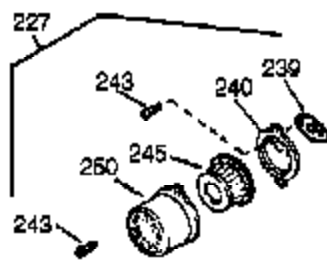

Ref #	Part Number	Qty	Description
72	27642	2	Oil Drain Plug
84	29193	1	Retaining Ring
92	650880	1	Lock Washer
238	28820	2	Screw, 10-32 x 1/2"
239	27272A	1	* Air Cleaner Gasket
240	33266	1	Air Cleaner Body
245	33268	1	Air Cleaner Filter
250	33269A	1	Air Cleaner Cover
251	650513	1	Wing Nut, 1/2-20
260	36468	1	Blower Housing
275	34185B	1	Muffler
277	650729	2	Screw, 5/16-18 x 3-3/16"
285	35985B	1	Starter Cup
290	30705	1	Fuel Line
292	26460	2	Fuel Line Clamp
370C	35274	1	Oil Instruction Decal
380	632351	1	Carburetor (Incl. 184)
390	590704	1	Rewind Starter