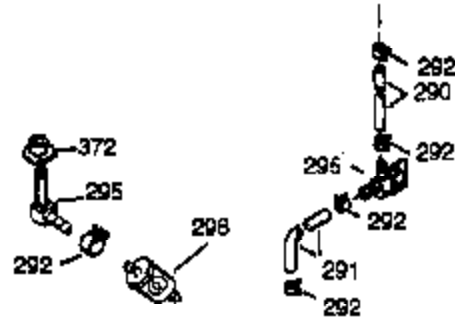

ILLUSTRATION SHOWS TYPICAL PARTS ONLY. ORDER BY PART NUMBER. PARTS NOT LISTED ARE SUPPLIED BY OEM.

VIEW 3 OF 4

Engine Parts List #3

Ref #	Part Number	Qty	Description
16	33454	1	Governor Lever
17	29916	1	Governor Lever Clamp
18	650548	1	Screw, 8-32 x 5/16"
19A	33857	1	Extension Spring
23	33627	1	Ball Bearing
28	30322	1	Lock Nut, 8-32
30	35529A	1	Crankshaft
32	33628	1	Washer
35	29826	1	Screw, 10-32 x 3/4"
36	29918	1	Lock Washer
37	29216	1	Lock Nut, 10-32
38	29642	1	Retaining Ring
68	33356	1	Ground Terminal
69	35262	1	* Cylinder Cover Gasket
70	33626B	1	Cylinder Cover (Incl. 75 & 80)
74	31855	2	Bearing Retainer
75	33625	1	Oil Seal
86	650833	7	Screw, 1/4-20 x 1-3/16"
87	650832	1	Screw, 1/4-20 x 1-11/16"
89	32589	1	Flywheel Key
92	650880	1	Lock Washer
129	650727	2	Screw, 5/16-18 x 1-3/4"
131A	650273	2	Screw, 5/16-18 x 5/8"
175	650778	2	Lock Washer
176	650580	2	Lock Nut, 10-24
225	35043	1	Carburetor Tube
285	35985	1	Starter Cup
290	30962	1	Fuel Line
291A	29774	1	Fuel Line (1.25")
291	29774	1	Fuel Line (2.50")
292	26460	4	Fuel Line Clamp
297	631334	1	Washer
298	650665	2	Screw, 1/4-15 x 3/4"
300	34186A	1	Fuel Tank (Incl. 292 & 301)
301	35355	1	Fuel Cap
308	35540	1	Fill Tube Clip
339	35880	2	Spacer
340A	34259	1	Fuel Tank Bracket
341A	34258A	1	Fuel Tank Bracket
390	590671	1	Rewind Starter
420	730225	1	SAE 30 4-Cycle Engine Oil (Quart)