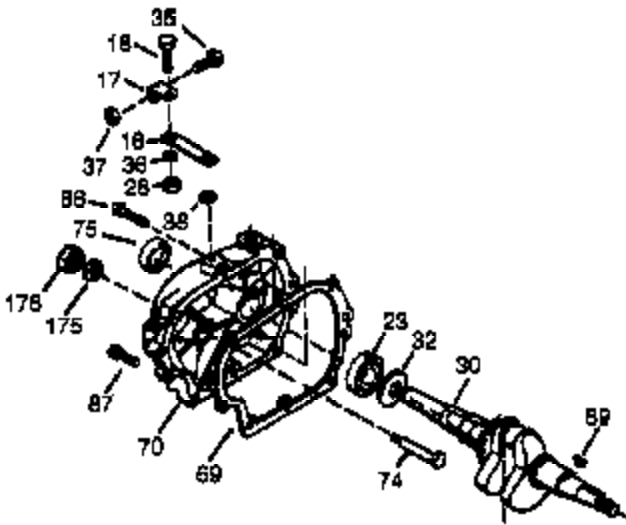

ILLUSTRATION SHOWS TYPICAL PARTS ONLY. ORDER BY PART NUMBER. PARTS NOT LISTED ARE SUPPLIED BY OEM.

VIEW 3 OF 4

Engine Parts List #3

Ref #	Part Number	Qty	Description
16	33454	1	Governor Lever
17	29916	1	Governor Lever Clamp
18	650548	1	Screw, 8-32 x 5/16"
19A	33857	1	Extension Spring
23	33627	1	Ball Bearing
28	30322	1	Lock Nut, 8-32
30	35529A	1	Crankshaft
32	33628	1	Washer
35	29826	1	Screw, 10-32 x 3/4"
36	29918	1	Lock Washer
37	29216	1	Lock Nut, 10-32
38	29642	1	Retaining Ring
68	33356	1	Ground Terminal
69	35262	1	* Cylinder Cover Gasket
70	33626B	1	Cylinder Cover (Incl. 75 & 80)
74	31855	2	Bearing Retainer
75	33625	1	Oil Seal
86	650833	7	Screw, 1/4-20 x 1-3/16"
87	650832	1	Screw, 1/4-20 x 1-11/16"
89	32589	1	Flywheel Key
92	650880	1	Lock Washer
129	650727	2	Screw, 5/16-18 x 1-3/4"
131A	650273	2	Screw, 5/16-18 x 5/8"
175	650778	2	Lock Washer
176	650580	2	Lock Nut, 10-24
225	35043	1	Carburetor Tube
285	35985	1	Starter Cup
290	30962	1	Fuel Line
291A	29774	1	Fuel Line (1.25")
291	29774	1	Fuel Line (2.50")
292	26460	4	Fuel Line Clamp
297	631334	1	Washer
298	650665	2	Screw, 1/4-15 x 3/4"
300	34186A	1	Fuel Tank (Incl. 292 & 301)
301	35355	1	Fuel Cap
308	35540	1	Fill Tube Clip
339	35880	2	Spacer
340A	34259	1	Fuel Tank Bracket
341A	34258A	1	Fuel Tank Bracket
390	590671	1	Rewind Starter
420	730225	1	SAE 30 4-Cycle Engine Oil (Quart)