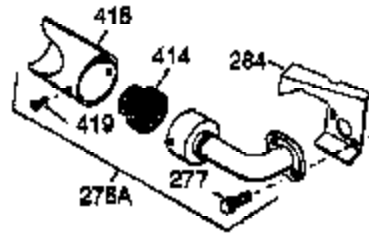

ILLUSTRATION SHOWS TYPICAL PARTS ONLY. ORDER BY PART NUMBER. PARTS NOT LISTED ARE SUPPLIED BY OEM.

VIEW 3 OF 4

Engine Parts List #3

Ref #	Part Number	Qty	Description
16	33454	1	Governor Lever
17	29916	1	Governor Lever Clamp
18	650548	1	Screw, 8-32 x 5/16"
19A	33857	1	Extension Spring
23	33627	1	Ball Bearing
28	30322	1	Lock Nut, 8-32
30	35529A	1	Crankshaft
32	33628	1	Washer
35	29826	1	Screw, 10-32 x 3/4"
36	29918	1	Lock Washer
37	29216	1	Lock Nut, 10-32
38	29642	1	Retaining Ring
68	33356	1	Ground Terminal
69	35262	1	* Cylinder Cover Gasket
70	33626B	1	Cylinder Cover (Incl. 75 & 80)
74	31855	2	Bearing Retainer
75	33625	1	Oil Seal
86	650833	7	Screw, 1/4-20 x 1-3/16"
87	650832	1	Screw, 1/4-20 x 1-11/16"
89	32589	1	Flywheel Key
92	650880	1	Lock Washer
129	650727	2	Screw, 5/16-18 x 1-3/4"
131A	650273	2	Screw, 5/16-18 x 5/8"
175	650778	2	Lock Washer
176	650580	2	Lock Nut, 10-24
225	35043	1	Carburetor Tube
285	35985	1	Starter Cup
290	30962	1	Fuel Line
291A	29774	1	Fuel Line (1.25")
291	29774	1	Fuel Line (2.50")
292	26460	4	Fuel Line Clamp
297	631334	1	Washer
298	650665	2	Screw, 1/4-15 x 3/4"
300	34186A	1	Fuel Tank (Incl. 292 & 301)
301	35355	1	Fuel Cap
308	35540	1	Fill Tube Clip
339	35880	2	Spacer
340A	34259	1	Fuel Tank Bracket
341A	34258A	1	Fuel Tank Bracket
390	590671	1	Rewind Starter
420	730225	1	SAE 30 4-Cycle Engine Oil (Quart)