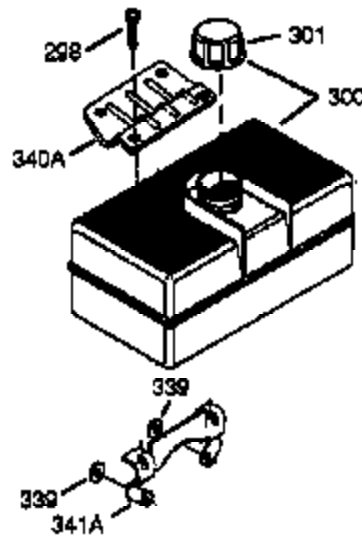

ILLUSTRATION SHOWS TYPICAL PARTS ONLY. ORDER BY PART NUMBER. PARTS NOT LISTED ARE SUPPLIED BY OEM.

VIEW 3 OF 4

Engine Parts List #3

Ref #	Part Number	Qty	Description
16	33454	1	Governor Lever
17	29916	1	Governor Lever Clamp
18	650548	1	Screw, 8-32 x 5/16"
19A	33857	1	Extension Spring
23	33627	1	Ball Bearing
28	30322	1	Lock Nut, 8-32
30	35529A	1	Crankshaft
32	33628	1	Washer
35	29826	1	Screw, 10-32 x 3/4"
36	29918	1	Lock Washer
37	29216	1	Lock Nut, 10-32
38	29642	1	Retaining Ring
68	33356	1	Ground Terminal
69	35262	1	* Cylinder Cover Gasket
70	33626B	1	Cylinder Cover (Incl. 75 & 80)
74	31855	2	Bearing Retainer
75	33625	1	Oil Seal
86	650833	7	Screw, 1/4-20 x 1-3/16"
87	650832	1	Screw, 1/4-20 x 1-11/16"
89	32589	1	Flywheel Key
92	650880	1	Lock Washer
129	650727	2	Screw, 5/16-18 x 1-3/4"
131A	650273	2	Screw, 5/16-18 x 5/8"
175	650778	2	Lock Washer
176	650580	2	Lock Nut, 10-24
225	35043	1	Carburetor Tube
285	35985	1	Starter Cup
290	30962	1	Fuel Line
291A	29774	1	Fuel Line (1.25")
291	29774	1	Fuel Line (2.50")
292	26460	4	Fuel Line Clamp
297	631334	1	Washer
298	650665	2	Screw, 1/4-15 x 3/4"
300	34186A	1	Fuel Tank (Incl. 292 & 301)
301	35355	1	Fuel Cap
308	35540	1	Fill Tube Clip
339	35880	2	Spacer
340A	34259	1	Fuel Tank Bracket
341A	34258A	1	Fuel Tank Bracket
390	590671	1	Rewind Starter
420	730225	1	SAE 30 4-Cycle Engine Oil (Quart)