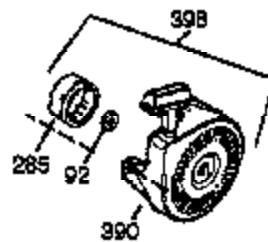

ILLUSTRATION SHOWS TYPICAL PARTS ONLY. ORDER BY PART NUMBER. PARTS NOT LISTED ARE SUPPLIED BY OEM.

VIEW 3 OF 4

Engine Parts List #3

Ref #	Part Number	Qty	Description
16	33454	1	Governor Lever
17	29916	1	Governor Lever Clamp
18	650548	1	Screw, 8-32 x 5/16"
19A	33857	1	Extension Spring
23	33627	1	Ball Bearing
28	30322	1	Lock Nut, 8-32
30	35529A	1	Crankshaft
32	33628	1	Washer
35	29826	1	Screw, 10-32 x 3/4"
36	29918	1	Lock Washer
37	29216	1	Lock Nut, 10-32
38	29642	1	Retaining Ring
68	33356	1	Ground Terminal
69	35262	1	* Cylinder Cover Gasket
70	33626B	1	Cylinder Cover (Incl. 75 & 80)
74	31855	2	Bearing Retainer
75	33625	1	Oil Seal
86	650833	7	Screw, 1/4-20 x 1-3/16"
87	650832	1	Screw, 1/4-20 x 1-11/16"
89	32589	1	Flywheel Key
92	650880	1	Lock Washer
129	650727	2	Screw, 5/16-18 x 1-3/4"
131A	650273	2	Screw, 5/16-18 x 5/8"
175	650778	2	Lock Washer
176	650580	2	Lock Nut, 10-24
225	35043	1	Carburetor Tube
285	35985	1	Starter Cup
290	30962	1	Fuel Line
291A	29774	1	Fuel Line (1.25")
291	29774	1	Fuel Line (2.50")
292	26460	4	Fuel Line Clamp
297	631334	1	Washer
298	650665	2	Screw, 1/4-15 x 3/4"
300	34186A	1	Fuel Tank (Incl. 292 & 301)
301	35355	1	Fuel Cap
308	35540	1	Fill Tube Clip
339	35880	2	Spacer
340A	34259	1	Fuel Tank Bracket
341A	34258A	1	Fuel Tank Bracket
390	590671	1	Rewind Starter
420	730225	1	SAE 30 4-Cycle Engine Oil (Quart)