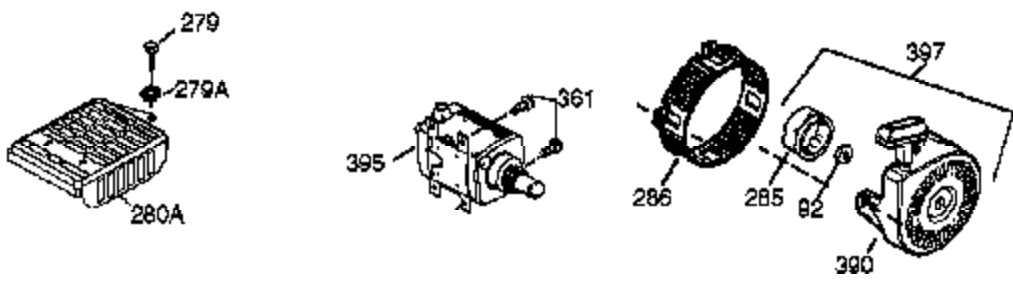

Ref #	Part Number	Qty	Description
305	35554	1	Oil Fill Tube
307	35499	1	"O" Ring
308	35540	1	Fill Tube Clip
310	36205	1	Dipstick
325	29443	1	Wire Clip
327	35392	1	Starter Plug
340	34154	1	Fuel Tank Bracket
341	34155	1	Fuel Tank Bracket
342	650561	1	Screw, 1/4-20 x 5/8"
370	36261	1	Instruction Decal
370A	35703	1	Throttle Decal
370E	35274	1	Instruction Decal
380	632351	1	Carburetor (Incl. 184)
390	590704	1	Rewind Starter (NOTE: This engine could have been built with 590671 starter. Refer to the design of the rope pulley strength ribs for part identification. Individual starter parts do not interchange. Refer to service bulletin 518.)
400	36450A	1	* Gasket Set (Incl. items marked PK i n notes) Incl. part #'s 27272A (1), 27896A (2), 27915A (1), 29673 (1), 33263 (1), 33629 (1), 34698A (1), 35262 (1), 36448 (1)
420	730225	1	SAE 30 4-Cycle Engine Oil (Quart)