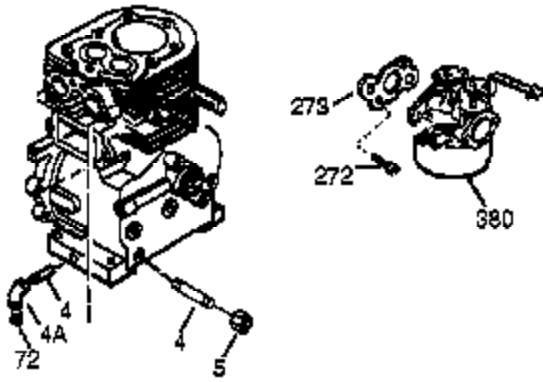

Ref #	Part Number	Qty	Description
305	35554	1	Oil Fill Tube
307	35499	1	"O" Ring
308	35540	1	Fill Tube Clip
310	36205	1	Dipstick
325	29443	1	Wire Clip
327	35392	1	Starter Plug
340	34154	1	Fuel Tank Bracket
341	34155	1	Fuel Tank Bracket
342	650561	1	Screw, 1/4-20 x 5/8"
370	36261	1	Instruction Decal
370A	35703	1	Throttle Decal
370E	35274	1	Instruction Decal
380	632351	1	Carburetor (Incl. 184)
390	590704	1	Rewind Starter (NOTE: This engine could have been built with 590671 starter. Refer to the design of the rope pulley strength ribs for part identification. Individual starter parts do not interchange. Refer to service bulletin 518.)
400	36450A	1	* Gasket Set (Incl. items marked PK i n notes) Incl. part #'s 27272A (1), 27896A (2), 27915A (1), 29673 (1), 33263 (1), 33629 (1), 34698A (1), 35262 (1), 36448 (1)
420	730225	1	SAE 30 4-Cycle Engine Oil (Quart)