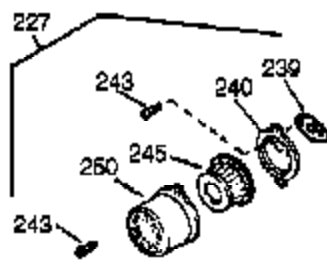

Engine Parts List #2

Ref #	Part Number	Qty	Description
4	0	1	Oil Drain Extension (Purchase Locally)
5	30969	1	Extension Cap
84	29193	1	Retaining Ring
92	650880	1	Lock Washer
238	28820	2	Screw, 10-32 x 1/2"
239	27272A	1	* Air Cleaner Gasket
240	33266	1	Air Cleaner Body
245A	35881	1	Air Cleaner Filter
245	33268	1	Air Cleaner Filter
250	33269A	1	Air Cleaner Cover
251	650513	1	Wing Nut, 1/4-20
260	36251	1	Blower Housing
275	34185B	1	Muffler
277	650729	2	Screw, 5/16-18 x 3-3/16"
285	35985B	1	Starter Cup
290	30705	1	Fuel Line
292	26460	2	Fuel Line Clamp
370A	35703	1	Throttle Decal
370E	35274	1	Instruction Decal
380	632351	1	Carburetor (Incl. 184)
390	590704	1	Rewind Starter (NOTE: This engine could have been built with 590671 starter. Refer to the design of the rope pulley strength ribs for part identification. Individual starter parts do not interchange. Refer to service bulletin 518.)