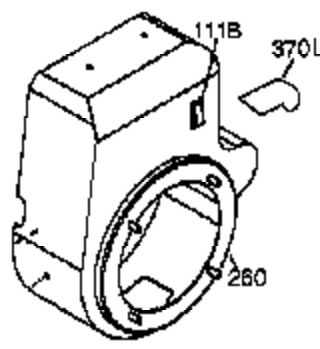

Engine Parts List #2

Ref #	Part Number	Qty	Description
4	0	1	Oil Drain Extension (Purchase Locally)
5	30969	1	Extension Cap
84	29193	1	Retaining Ring
92	650880	1	Lock Washer
238	28820	2	Screw, 10-32 x 1/2"
239	27272A	1	* Air Cleaner Gasket
240	33266	1	Air Cleaner Body
245A	35881	1	Air Cleaner Filter
245	33268	1	Air Cleaner Filter
250	33269A	1	Air Cleaner Cover
251	650513	1	Wing Nut, 1/4-20
260	36251	1	Blower Housing
275	34185B	1	Muffler
277	650729	2	Screw, 5/16-18 x 3-3/16"
285	35985B	1	Starter Cup
290	30705	1	Fuel Line
292	26460	2	Fuel Line Clamp
370A	35703	1	Throttle Decal
370E	35274	1	Instruction Decal
380	632351	1	Carburetor (Incl. 184)
390	590704	1	Rewind Starter (NOTE: This engine could have been built with 590671 starter. Refer to the design of the rope pulley strength ribs for part identification. Individual starter parts do not interchange. Refer to service bulletin 518.)