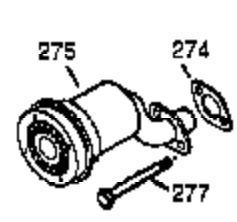

Engine Parts List #2

Ref #	Part Number	Qty	Description
4	0	1	Oil Drain Extension (Purchase Locally)
5	30969	1	Extension Cap
84	29193	1	Retaining Ring
92	650880	1	Lock Washer
238	28820	2	Screw, 10-32 x 1/2"
239	27272A	1	* Air Cleaner Gasket
240	33266	1	Air Cleaner Body
245A	35881	1	Air Cleaner Filter
245	33268	1	Air Cleaner Filter
250	33269A	1	Air Cleaner Cover
251	650513	1	Wing Nut, 1/4-20
260	36251	1	Blower Housing
275	34185B	1	Muffler
277	650729	2	Screw, 5/16-18 x 3-3/16"
285	35985B	1	Starter Cup
290	30705	1	Fuel Line
292	26460	2	Fuel Line Clamp
370A	35703	1	Throttle Decal
370E	35274	1	Instruction Decal
380	632351	1	Carburetor (Incl. 184)
390	590704	1	Rewind Starter (NOTE: This engine could have been built with 590671 starter. Refer to the design of the rope pulley strength ribs for part identification. Individual starter parts do not interchange. Refer to service bulletin 518.)