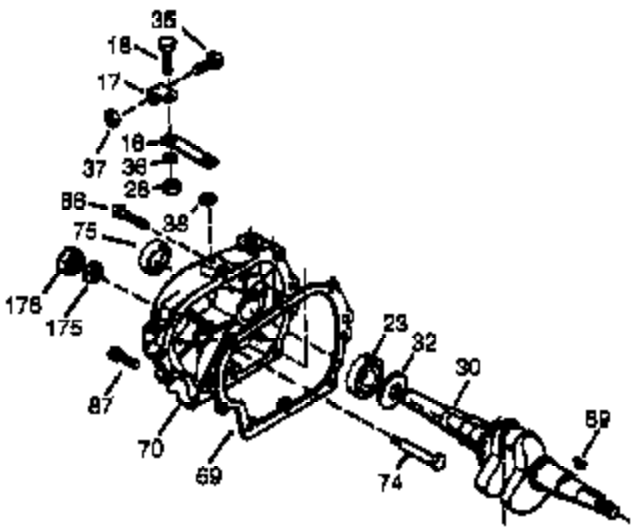

ILLUSTRATION SHOWS TYPICAL PARTS ONLY. ORDER BY PART NUMBER. PARTS NOT LISTED ARE SUPPLIED BY OEM.

VIEW 3 OF 4

Ref #	Part Number	Qty	Description
16	33454	1	Governor Lever
17	29916	1	Governor Lever Clamp
18	650548	1	Screw, 8-32 x 5/16"
28	30322	1	Lock Nut, 8-32
30	35372A	1	Crankshaft
35	29826	1	Screw, 10-32 x 3/4"
36	29918	1	Lock Washer
37	29216	1	Lock Nut, 10-32
38	29642	1	Retaining Ring
69	35262	1	* Cylinder Cover Gasket
70	35376	1	Cylinder Cover (Incl. 71, 75 & 80)
75	35319	1	Oil Seal
86	650833	7	Screw, 1/4-20 x 1-3/16"
87	650832	1	Screw, 1/4-20 x 1-11/16"
89	32589	1	Flywheel Key
92	650880	1	Lock Washer
129	650727	2	Screw, 5/16-18 x 1-3/4"
131A	650713	2	Screw, 5/16-18 x 5/8"
264A	650802	1	Screw, 1/4-20 x 5/8"
277	650729	2	Screw, 5/16-18 x 3-3/16"
285	35985	1	Starter Cup
290	30705	1	Fuel Line
292	26460	2	Fuel Line Clamp
298	650665	2	Screw, 1/4-15 x 3/4"
300	34156A	1	Fuel Tank (Incl. 292 & 301)
301	35355	1	Fuel Cap
308	35540	1	Fill Tube Clip
390	590671	1	Rewind Starter
420	730225	1	SAE 30 4-Cycle Engine Oil (Quart)