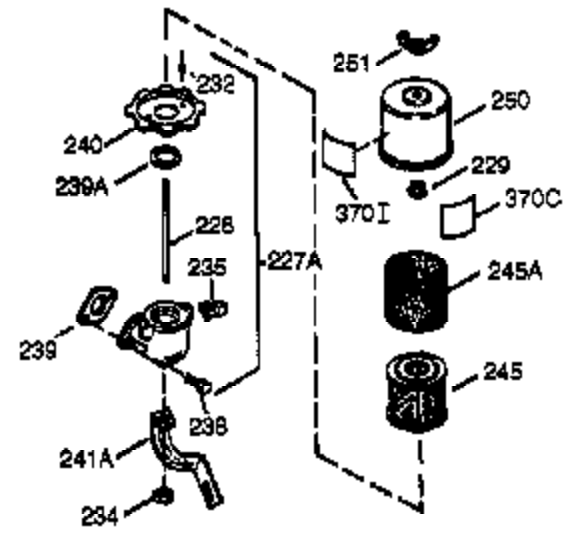

ILLUSTRATION SHOWS TYPICAL PARTS ONLY. ORDER BY PART NUMBER. PARTS NOT LISTED ARE SUPPLIED BY OEM.

VIEW 2 OF 4