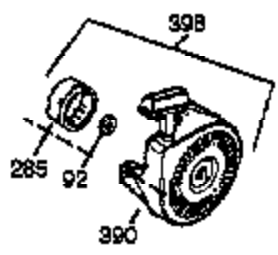

ILLUSTRATION SHOWS TYPICAL PARTS ONLY. ORDER BY PART NUMBER. PARTS NOT LISTED ARE SUPPLIED BY OEM.

VIEW 3 OF 4

Ref #	Part Number	Qty	Description
16	33454	1	Governor Lever
17	29916	1	Governor Lever Clamp
18	650548	1	Screw, 8-32 x 5/16"
28	30322	1	Lock Nut, 8-32
30	35372A	1	Crankshaft
35	29826	1	Screw, 10-32 x 3/4"
36	29918	1	Lock Washer
37	29216	1	Lock Nut, 10-32
38	29642	1	Retaining Ring
69	35262	1	* Cylinder Cover Gasket
70	35376	1	Cylinder Cover (Incl. 71, 75 & 80)
75	35319	1	Oil Seal
86	650833	7	Screw, 1/4-20 x 1-3/16"
87	650832	1	Screw, 1/4-20 x 1-11/16"
89	32589	1	Flywheel Key
92	650880	1	Lock Washer
129	650727	2	Screw, 5/16-18 x 1-3/4"
131A	650713	2	Screw, 5/16-18 x 5/8"
264A	650802	1	Screw, 1/4-20 x 5/8"
277	650729	2	Screw, 5/16-18 x 3-3/16"
285	35985	1	Starter Cup
290	30705	1	Fuel Line
292	26460	2	Fuel Line Clamp
298	650665	2	Screw, 1/4-15 x 3/4"
300	34156A	1	Fuel Tank (Incl. 292 & 301)
301	35355	1	Fuel Cap
308	35540	1	Fill Tube Clip
390	590671	1	Rewind Starter
420	730225	1	SAE 30 4-Cycle Engine Oil (Quart)