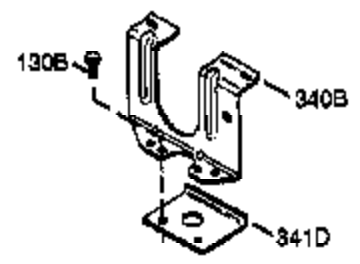

ILLUSTRATION SHOWS TYPICAL PARTS ONLY. ORDER BY PART NUMBER. PARTS NOT LISTED ARE SUPPLIED BY OEM.

VIEW 3 OF 4

Ref #	Part Number	Qty	Description
16	33454	1	Governor Lever
17	29916	1	Governor Lever Clamp
18	650548	1	Screw, 8-32 x 5/16"
28	30322	1	Lock Nut, 8-32
30	35372A	1	Crankshaft
35	29826	1	Screw, 10-32 x 3/4"
36	29918	1	Lock Washer
37	29216	1	Lock Nut, 10-32
38	29642	1	Retaining Ring
69	35262	1	* Cylinder Cover Gasket
70	35376	1	Cylinder Cover (Incl. 71, 75 & 80)
75	35319	1	Oil Seal
86	650833	7	Screw, 1/4-20 x 1-3/16"
87	650832	1	Screw, 1/4-20 x 1-11/16"
89	32589	1	Flywheel Key
92	650880	1	Lock Washer
129	650727	2	Screw, 5/16-18 x 1-3/4"
131A	650713	2	Screw, 5/16-18 x 5/8"
264A	650802	1	Screw, 1/4-20 x 5/8"
277	650729	2	Screw, 5/16-18 x 3-3/16"
285	35985	1	Starter Cup
290	30705	1	Fuel Line
292	26460	2	Fuel Line Clamp
298	650665	2	Screw, 1/4-15 x 3/4"
300	34156A	1	Fuel Tank (Incl. 292 & 301)
301	35355	1	Fuel Cap
308	35540	1	Fill Tube Clip
390	590671	1	Rewind Starter
420	730225	1	SAE 30 4-Cycle Engine Oil (Quart)