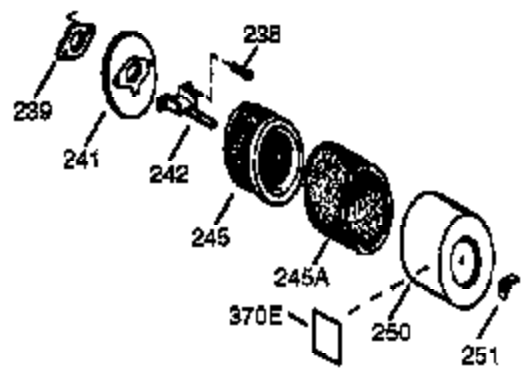

ILLUSTRATION SHOWS TYPICAL PARTS ONLY. ORDER BY PART NUMBER. PARTS NOT LISTED ARE SUPPLIED BY OEM.

VIEW 2 OF 4