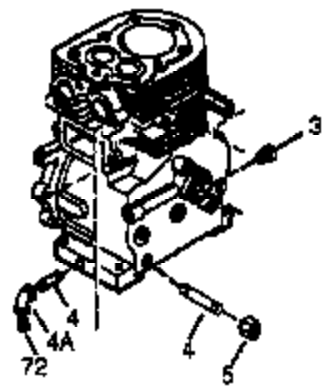

ILLUSTRATION SHOWS TYPICAL PARTS ONLY. ORDER BY PART NUMBER. PARTS NOT LISTED ARE SUPPLIED BY OEM.

VIEW 2 OF 4