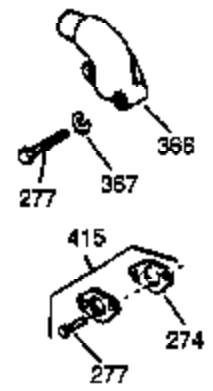

ILLUSTRATION SHOWS TYPICAL PARTS ONLY. ORDER BY PART NUMBER. PARTS NOT LISTED ARE SUPPLIED BY OEM.

VIEW 3 OF 4

Ref #	Part Number	Qty	Description
16	33454	1	Governor Lever
17	29916	1	Governor Lever Clamp
18	650548	1	Screw, 8-32 x 5/16"
28	30322	1	Lock Nut, 8-32
30	35372A	1	Crankshaft
35	29826	1	Screw, 10-32 x 3/4"
36	29918	1	Lock Washer
37	29216	1	Lock Nut, 10-32
38	29642	1	Retaining Ring
69	35262	1	* Cylinder Cover Gasket
70	35376	1	Cylinder Cover (Incl. 71, 75 & 80)
75	35319	1	Oil Seal
86	650833	7	Screw, 1/4-20 x 1-3/16"
87	650832	1	Screw, 1/4-20 x 1-11/16"
89	32589	1	Flywheel Key
92	650880	1	Lock Washer
129	650727	2	Screw, 5/16-18 x 1-3/4"
131A	650713	2	Screw, 5/16-18 x 5/8"
264A	650802	1	Screw, 1/4-20 x 5/8"
277	650729	2	Screw, 5/16-18 x 3-3/16"
285	35985	1	Starter Cup
290	30705	1	Fuel Line
292	26460	2	Fuel Line Clamp
298	650665	2	Screw, 1/4-15 x 3/4"
300	34156A	1	Fuel Tank (Incl. 292 & 301)
301	35355	1	Fuel Cap
308	35540	1	Fill Tube Clip
390	590671	1	Rewind Starter
420	730225	1	SAE 30 4-Cycle Engine Oil (Quart)