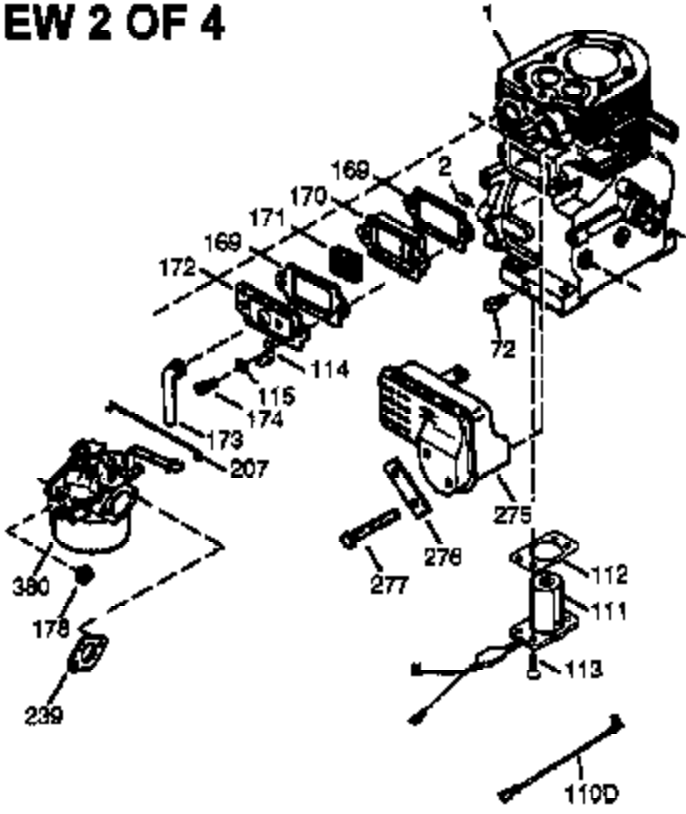

ILLUSTRATION SHOWS TYPICAL PARTS ONLY. ORDER BY PART NUMBER. PARTS NOT LISTED ARE SUPPLIED BY OEM.

VIEW 2 OF 4