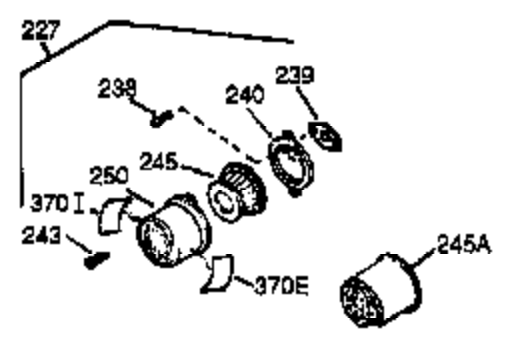

ILLUSTRATION SHOWS TYPICAL PARTS ONLY. ORDER BY PART NUMBER. PARTS NOT LISTED ARE SUPPLIED BY OEM.

VIEW 2 OF 4