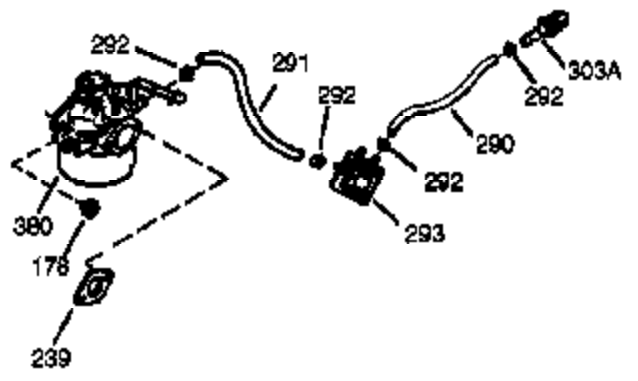

ILLUSTRATION SHOWS TYPICAL PARTS ONLY. ORDER BY PART NUMBER. PARTS NOT LISTED ARE SUPPLIED BY OEM.

VIEW 2 OF 4