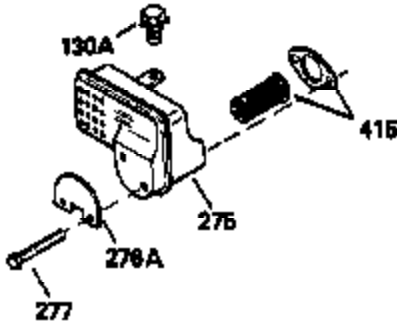

ILLUSTRATION SHOWS TYPICAL PARTS ONLY. ORDER BY PART NUMBER. PARTS NOT LISTED ARE SUPPLIED BY OEM.

Ref #	Part Number	Qty	Description
16	33454	1	Governor Lever
17	29916	1	Governor Lever Clamp
18	650548	1	Screw, 8-32 x 5/16"
28	30322	1	Lock Nut, 8-32
30	35372A	1	Crankshaft
35	29826	1	Screw, 10-32 x 3/4"
36	29918	1	Lock Washer
37	29216	1	Lock Nut, 10-32
38	29642	1	Retaining Ring
69	35262	1	* Cylinder Cover Gasket
70	35376	1	Cylinder Cover (Incl. 71, 75 & 80)
75	35319	1	Oil Seal
86	650833	7	Screw, 1/4-20 x 1-3/16"
87	650832	1	Screw, 1/4-20 x 1-11/16"
89	32589	1	Flywheel Key
131A	650273	2	Screw, 5/16-18 x 5/8"
133	650890	1	Lock Washer
134	30747	1	Shorting Clip
242	33267	1	Air Cleaner Bracket
250	33269A	1	Air Cleaner Cover
264	650802	1	Screw, 1/4-20 x 5/8"
275	33756A	1	Muffler
277	650729	2	Screw, 5/16-18 x 3-3/16"
295	35857	1	Fuel Shut-Off Valve
298	650665	2	Screw, 1/4-15 x 3/4"
301	35355	1	Fuel Cap
339	35880	2	Spacer
340A	34259	1	Fuel Tank Bracket
341A	34258A	1	Fuel Tank Bracket