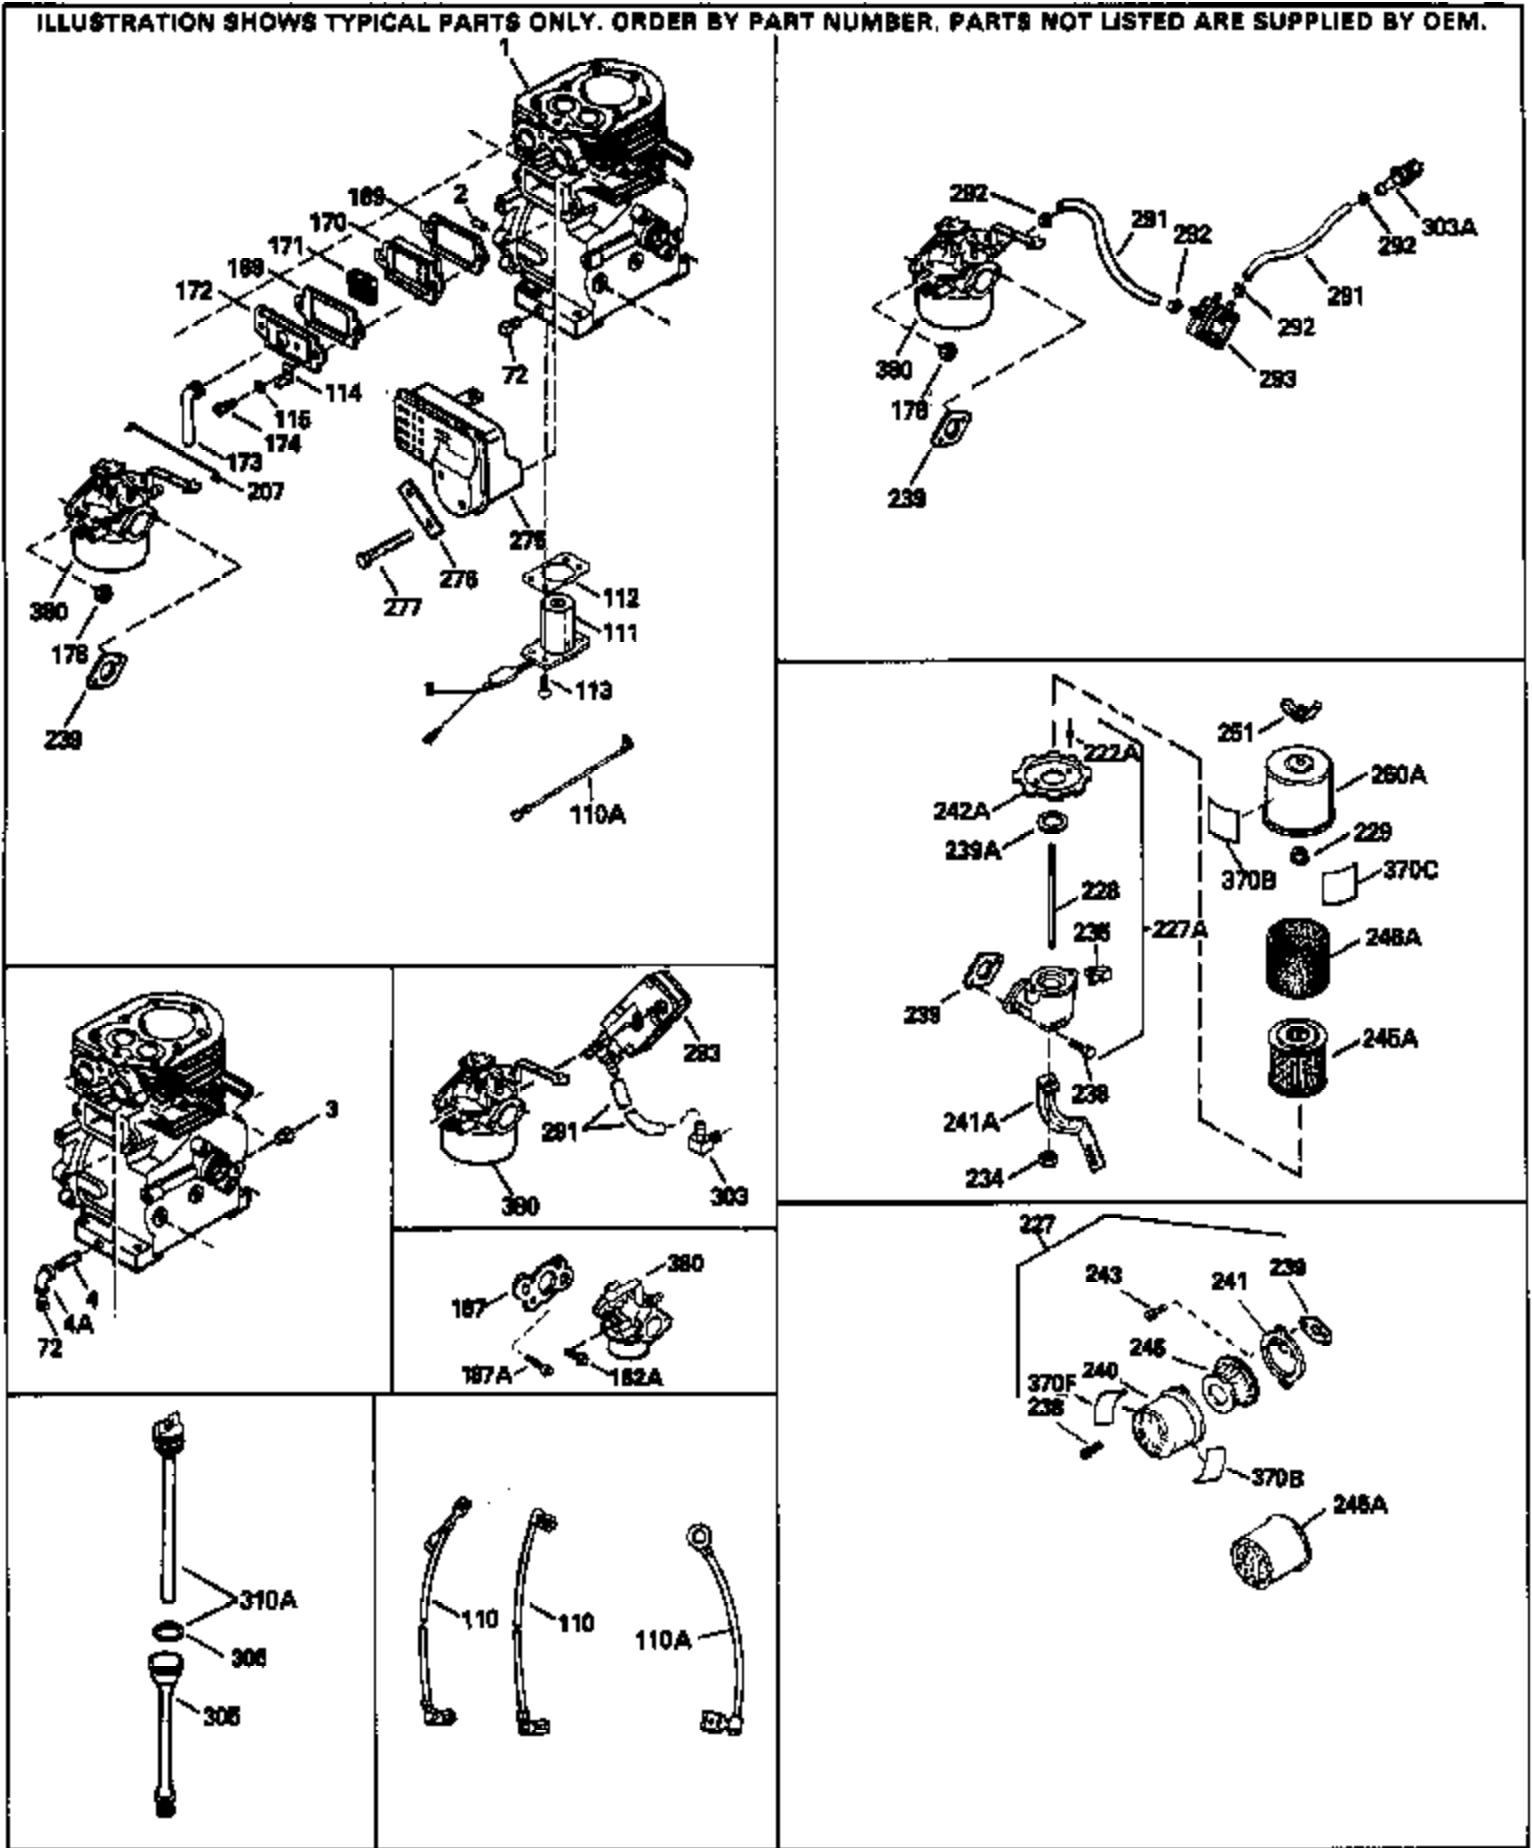

ILLUSTRATION SHOWS TYPICAL PARTS ONLY. ORDER BY PART NUMBER. PARTS NOT LISTED ARE SUPPLIED BY OEM.

Ref #	Part Number	Qty	Description
1	35385	1	Cylinder (Incl. 2 & 20)
2	27652	2	Dowel Pin
28	30322	1	Lock Nut, 8-32
72	27642	2	Oil Drain Plug
169	27896A	2	* Valve Cover Gasket
170	28423	1	Breather Body
171	28424	1	Breather Element
172	28425	1	Valve Cover
173	35350	1	Breather Tube
174	650128	2	Screw, 10-24 x 1/2"
178	29752	2	Nut & Lock Washer, 1/4-28
207	33878	1	Throttle Link
238	28820	2	Screw, 10-32 x 1/2"
239	27272A	1	* Air Cleaner Gasket
240	33266	1	Air Cleaner Body
242	33267	1	Air Cleaner Bracket
245	33268	1	Air Cleaner Filter
250	33269A	1	Air Cleaner Cover
251	650513	1	Wing Nut, 1/4-20
264	650802	1	Screw, 1/4-20 x 5/8"
275	33756A	1	Muffler
276	31588	1	Locking Plate
277	650729	2	Screw, 5/16-18 x 3-3/16"
291	29774	1	Fuel Line
292	26460	4	Fuel Line Clamp
295	35857	1	Fuel Shut-Off Valve
370B	34686	1	Logo Decal
370C	35274	1	Instruction Decal
380	632351	1	Carburetor (Incl. 184)