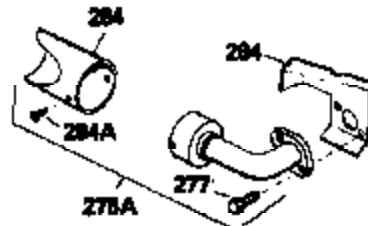

ILLUSTRATION SHOWS TYPICAL PARTS ONLY. ORDER BY PART NUMBER. PARTS NOT LISTED ARE SUPPLIED BY OEM.

Ref #	Part Number	Qty	Description
16	33454	1	Governor Lever
17	29916	1	Governor Lever Clamp
18	650548	1	Screw, 8-32 x 5/16"
28	30322	1	Lock Nut, 8-32
30	35372A	1	Crankshaft
35	29826	1	Screw, 10-32 x 3/4"
36	29918	1	Lock Washer
37	29216	1	Lock Nut, 10-32
38	29642	1	Retaining Ring
69	35262	1	* Cylinder Cover Gasket
70	35376	1	Cylinder Cover (Incl. 71, 75 & 80)
75	35319	1	Oil Seal
86	650833	7	Screw, 1/4-20 x 1-3/16"
87	650832	1	Screw, 1/4-20 x 1-11/16"
89	32589	1	Flywheel Key
131A	650273	2	Screw, 5/16-18 x 5/8"
133	650890	1	Lock Washer
134	30747	1	Shorting Clip
242	33267	1	Air Cleaner Bracket
250	33269A	1	Air Cleaner Cover
264	650802	1	Screw, 1/4-20 x 5/8"
275	33756A	1	Muffler
277	650729	2	Screw, 5/16-18 x 3-3/16"
295	35857	1	Fuel Shut-Off Valve
298	650665	2	Screw, 1/4-15 x 3/4"
301	35355	1	Fuel Cap
339	35880	2	Spacer
340A	34259	1	Fuel Tank Bracket
341A	34258A	1	Fuel Tank Bracket