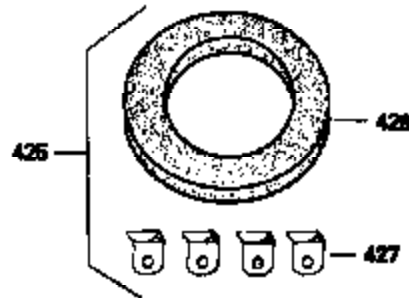

OPTIONAL STARTER MUFF KIT