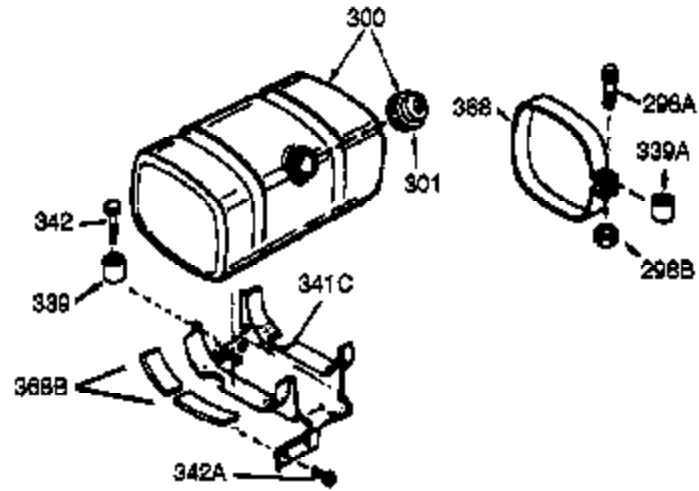

OPTIONAL DEBRIS SCREEN KIT