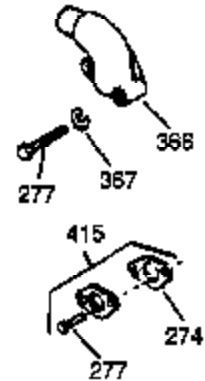

ILLUSTRATION SHOWS TYPICAL PARTS ONLY. ORDER BY PART NUMBER. PARTS NOT LISTED ARE SUPPLIED BY OEM.

VIEW 3 OF 4

Ref #	Part Number	Qty	Description
16	33454	1	Governor Lever
17	29916	1	Governor Lever Clamp
18	650548	1	Screw, 8-32 x 5/16"
23	33627	1	Ball Bearing
28	30322	1	Lock Nut, 8-32
30	35420A	1	Crankshaft
32	33628	1	Washer
35	29826	1	Screw, 10-32 x 3/4"
36	29918	1	Lock Washer
37	29216	1	Lock Nut, 10-32
38	29642	1	Retaining Ring
69	35262	1	* Cylinder Cover Gasket
70	33626B	1	Cylinder Cover (Incl. 75 & 80)
74	31855	2	Bearing Retainer
75	33625	1	Oil Seal
86	650833	7	Screw, 1/4-20 x 1-3/16"
87	650832	1	Screw, 1/4-20 x 1-11/16"
89	32589	1	Flywheel Key
92	650880	1	Lock Washer
110A	35987	1	Oil Shut-Down Wire & Terminal
129	650727	2	Screw, 5/16-18 x 1-3/4"
131A	650713	2	Screw, 5/16-18 x 5/8"
133	650890	1	Lock Washer
134	30747	1	Shorting Clip
173A	32446	1	Breather Tube Grommet
175	650778	2	Lock Washer
176	650580	2	Lock Nut, 10-24
225	35043	1	Carburetor Tube
264A	650802	1	Screw, 1/4-20 x 5/8"
277	650729	2	Screw, 5/16-18 x 3-3/16"
285	35985	1	Starter Cup
290	30705	1	Fuel Line
292	26460	2	Fuel Line Clamp
298	650665	2	Screw, 1/4-15 x 3/4"
300	34156A	1	Fuel Tank (Incl. 292 & 301)
301	35355	1	Fuel Cap
308	35540	1	Fill Tube Clip
390	590671	1	Rewind Starter
420	730225	1	SAE 30 4-Cycle Engine Oil (Quart)