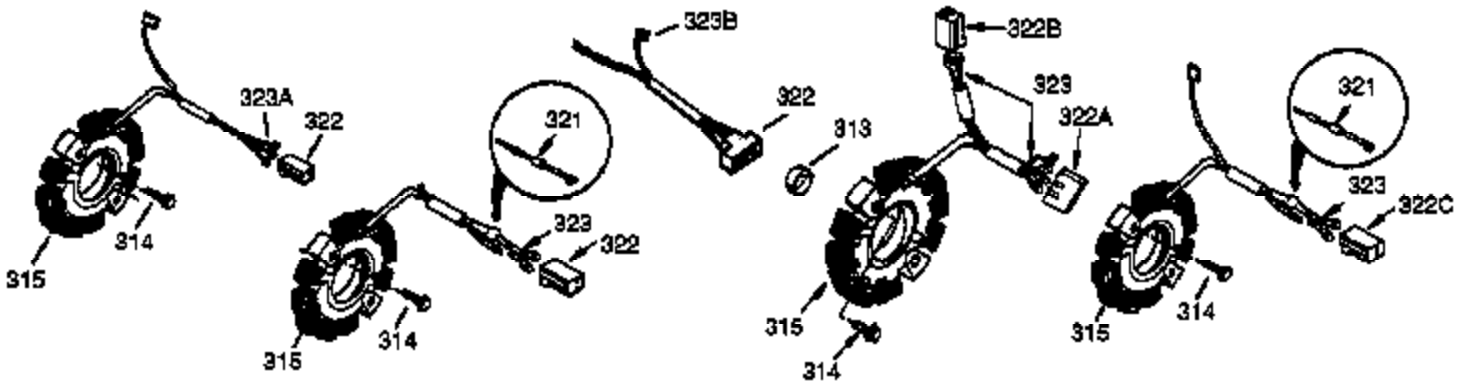

OPTIONAL DEBRIS SCREEN KIT