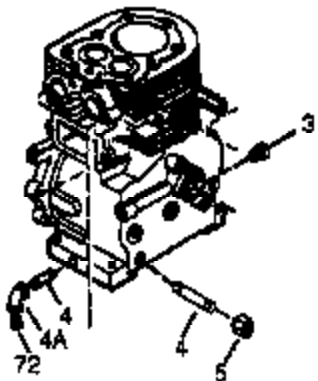

Engine Parts List #1

Ref #	Part Number	Qty	Description
327	35392	1	Starter Plug
340	34155	1	Fuel Tank Bracket
341	34154	1	Fuel Tank Bracket
342	650561	1	Screw, 1/4-20 x 5/8"
370B	34704	1	Instruction Decal
370C	35274	1	Instruction Decal
370	36261	1	Instruction Decal
370A	35532	1	Name Decal
380	632325	1	Carburetor (Incl. 184)
390	590671	1	Rewind Starter
400	33279G	1	* Gasket Set (Incl. items marked PK i n notes) Incl. part #'s 26756 (1),27272A (2),27896A (2),27915A (1),29673 (1),33263 (1),33629 (1),34041A (1),34327A (1),34698A (1),34912 (1),34923A (1),35262 (1),35317 (1),35865 (1)
420	730225	1	SAE 30 4-Cycle Engine Oil (Quart)

ILLUSTRATION SHOWS TYPICAL PARTS ONLY. ORDER BY PART NUMBER. PARTS NOT LISTED ARE SUPPLIED BY OEM.

VIEW 2 OF 4