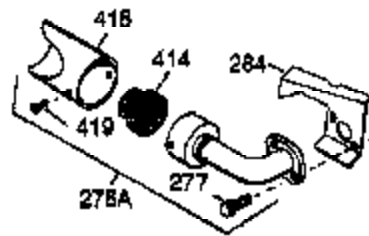

ILLUSTRATION SHOWS TYPICAL PARTS ONLY. ORDER BY PART NUMBER. PARTS NOT LISTED ARE SUPPLIED BY OEM.

VIEW 3 OF 4

Ref #	Part Number	Qty	Description
16	33454	1	Governor Lever
17	29916	1	Governor Lever Clamp
18	650548	1	Screw, 8-32 x 5/16"
23	33627	1	Ball Bearing
28	30322	1	Lock Nut, 8-32
30	35420A	1	Crankshaft
32	33628	1	Washer
35	29826	1	Screw, 10-32 x 3/4"
36	29918	1	Lock Washer
37	29216	1	Lock Nut, 10-32
38	29642	1	Retaining Ring
69	35262	1	* Cylinder Cover Gasket
70	33626B	1	Cylinder Cover (Incl. 75 & 80)
74	31855	2	Bearing Retainer
75	33625	1	Oil Seal
86	650833	7	Screw, 1/4-20 x 1-3/16"
87	650832	1	Screw, 1/4-20 x 1-11/16"
89	32589	1	Flywheel Key
92	650880	1	Lock Washer
110A	35987	1	Oil Shut-Down Wire & Terminal
129	650727	2	Screw, 5/16-18 x 1-3/4"
131A	650713	2	Screw, 5/16-18 x 5/8"
133	650890	1	Lock Washer
134	30747	1	Shorting Clip
173A	32446	1	Breather Tube Grommet
175	650778	2	Lock Washer
176	650580	2	Lock Nut, 10-24
225	35043	1	Carburetor Tube
264A	650802	1	Screw, 1/4-20 x 5/8"
277	650729	2	Screw, 5/16-18 x 3-3/16"
285	35985	1	Starter Cup
290	30705	1	Fuel Line
292	26460	2	Fuel Line Clamp
298	650665	2	Screw, 1/4-15 x 3/4"
300	34156A	1	Fuel Tank (Incl. 292 & 301)
301	35355	1	Fuel Cap
308	35540	1	Fill Tube Clip
390	590671	1	Rewind Starter
420	730225	1	SAE 30 4-Cycle Engine Oil (Quart)