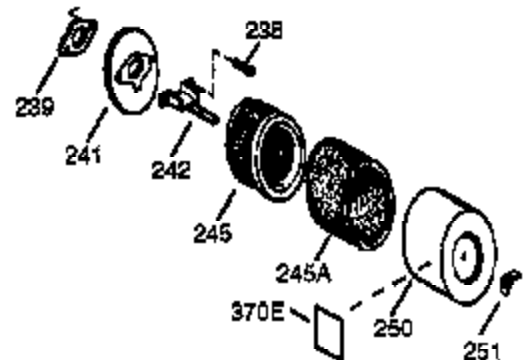

Engine Parts List #1

Ref #	Part Number	Qty	Description
327	35392	1	Starter Plug
340	34155	1	Fuel Tank Bracket
341	34154	1	Fuel Tank Bracket
342	650561	1	Screw, 1/4-20 x 5/8"
370B	34704	1	Instruction Decal
370C	35274	1	Instruction Decal
370	36261	1	Instruction Decal
370A	35532	1	Name Decal
380	632325	1	Carburetor (Incl. 184)
390	590671	1	Rewind Starter
400	33279G	1	* Gasket Set (Incl. items marked PK i n notes) Incl. part #'s 26756 (1),27272A (2),27896A (2),27915A (1),29673 (1),33263 (1),33629 (1),34041A (1),34327A (1),34698A (1),34912 (1),34923A (1),35262 (1),35317 (1),35865 (1)
420	730225	1	SAE 30 4-Cycle Engine Oil (Quart)

ILLUSTRATION SHOWS TYPICAL PARTS ONLY. ORDER BY PART NUMBER. PARTS NOT LISTED ARE SUPPLIED BY OEM.

VIEW 2 OF 4