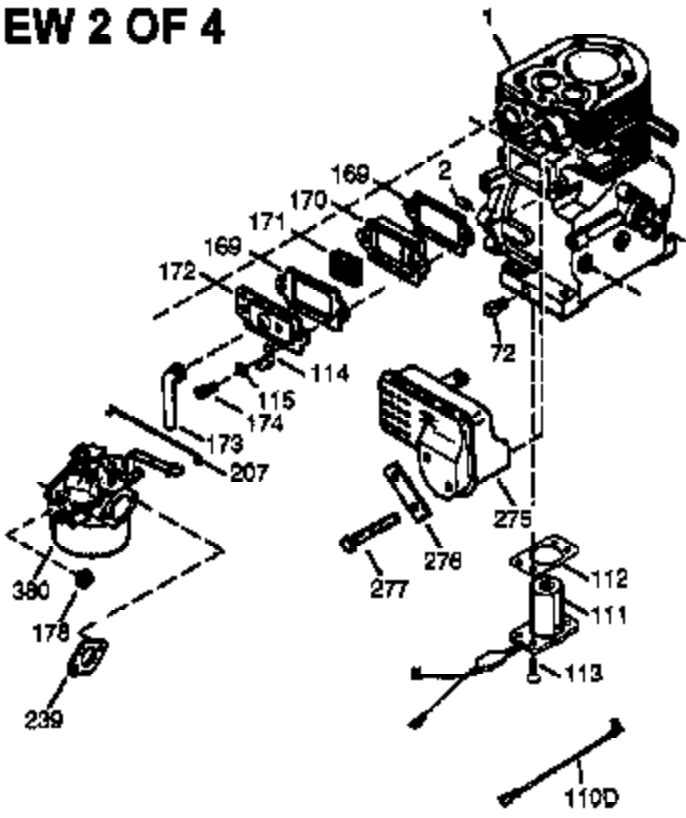

Engine Parts List #1

Ref #	Part Number	Qty	Description
327	35392	1	Starter Plug
340	34155	1	Fuel Tank Bracket
341	34154	1	Fuel Tank Bracket
342	650561	1	Screw, 1/4-20 x 5/8"
370B	34704	1	Instruction Decal
370C	35274	1	Instruction Decal
370	36261	1	Instruction Decal
370A	35532	1	Name Decal
380	632325	1	Carburetor (Incl. 184)
390	590671	1	Rewind Starter
400	33279G	1	* Gasket Set (Incl. items marked PK i n notes) Incl. part #'s 26756 (1),27272A (2),27896A (2),27915A (1),29673 (1),33263 (1),33629 (1),34041A (1),34327A (1),34698A (1),34912 (1),34923A (1),35262 (1),35317 (1),35865 (1)
420	730225	1	SAE 30 4-Cycle Engine Oil (Quart)

ILLUSTRATION SHOWS TYPICAL PARTS ONLY. ORDER BY PART NUMBER. PARTS NOT LISTED ARE SUPPLIED BY OEM.

VIEW 2 OF 4