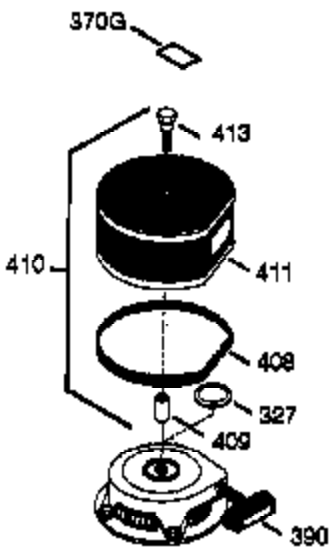

OPTIONAL DEBRIS SCREEN KIT