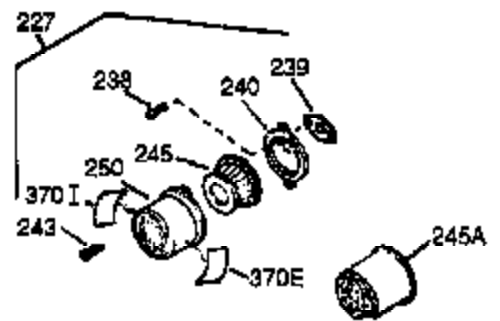

Engine Parts List #1

Ref #	Part Number	Qty	Description
327	35392	1	Starter Plug
340	34155	1	Fuel Tank Bracket
341	34154	1	Fuel Tank Bracket
342	650561	1	Screw, 1/4-20 x 5/8"
370B	34704	1	Instruction Decal
370C	35274	1	Instruction Decal
370	36261	1	Instruction Decal
370A	35532	1	Name Decal
380	632325	1	Carburetor (Incl. 184)
390	590671	1	Rewind Starter
400	33279G	1	* Gasket Set (Incl. items marked PK i n notes) Incl. part #'s 26756 (1),27272A (2),27896A (2),27915A (1),29673 (1),33263 (1),33629 (1),34041A (1),34327A (1),34698A (1),34912 (1),34923A (1),35262 (1),35317 (1),35865 (1)
420	730225	1	SAE 30 4-Cycle Engine Oil (Quart)

ILLUSTRATION SHOWS TYPICAL PARTS ONLY. ORDER BY PART NUMBER. PARTS NOT LISTED ARE SUPPLIED BY OEM.

VIEW 2 OF 4