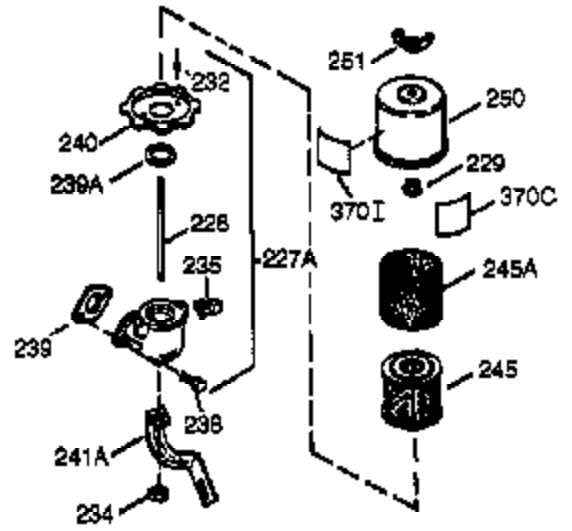

Engine Parts List #1

Ref #	Part Number	Qty	Description
327	35392	1	Starter Plug
340	34155	1	Fuel Tank Bracket
341	34154	1	Fuel Tank Bracket
342	650561	1	Screw, 1/4-20 x 5/8"
370B	34704	1	Instruction Decal
370C	35274	1	Instruction Decal
370	36261	1	Instruction Decal
370A	35532	1	Name Decal
380	632325	1	Carburetor (Incl. 184)
390	590671	1	Rewind Starter
400	33279G	1	* Gasket Set (Incl. items marked PK i n notes) Incl. part #'s 26756 (1),27272A (2),27896A (2),27915A (1),29673 (1),33263 (1),33629 (1),34041A (1),34327A (1),34698A (1),34912 (1),34923A (1),35262 (1),35317 (1),35865 (1)
420	730225	1	SAE 30 4-Cycle Engine Oil (Quart)

ILLUSTRATION SHOWS TYPICAL PARTS ONLY. ORDER BY PART NUMBER. PARTS NOT LISTED ARE SUPPLIED BY OEM.

VIEW 2 OF 4