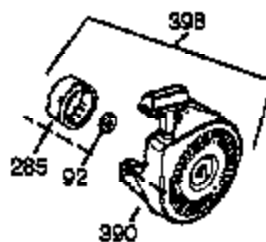

ILLUSTRATION SHOWS TYPICAL PARTS ONLY. ORDER BY PART NUMBER. PARTS NOT LISTED ARE SUPPLIED BY OEM.

VIEW 3 OF 4

Ref #	Part Number	Qty	Description
16	33454	1	Governor Lever
17	29916	1	Governor Lever Clamp
18	650548	1	Screw, 8-32 x 5/16"
23	33627	1	Ball Bearing
28	30322	1	Lock Nut, 8-32
30	35420A	1	Crankshaft
32	33628	1	Washer
35	29826	1	Screw, 10-32 x 3/4"
36	29918	1	Lock Washer
37	29216	1	Lock Nut, 10-32
38	29642	1	Retaining Ring
69	35262	1	* Cylinder Cover Gasket
70	33626B	1	Cylinder Cover (Incl. 75 & 80)
74	31855	2	Bearing Retainer
75	33625	1	Oil Seal
86	650833	7	Screw, 1/4-20 x 1-3/16"
87	650832	1	Screw, 1/4-20 x 1-11/16"
89	32589	1	Flywheel Key
92	650880	1	Lock Washer
110A	35987	1	Oil Shut-Down Wire & Terminal
129	650727	2	Screw, 5/16-18 x 1-3/4"
131A	650713	2	Screw, 5/16-18 x 5/8"
133	650890	1	Lock Washer
134	30747	1	Shorting Clip
173A	32446	1	Breather Tube Grommet
175	650778	2	Lock Washer
176	650580	2	Lock Nut, 10-24
225	35043	1	Carburetor Tube
264A	650802	1	Screw, 1/4-20 x 5/8"
277	650729	2	Screw, 5/16-18 x 3-3/16"
285	35985	1	Starter Cup
290	30705	1	Fuel Line
292	26460	2	Fuel Line Clamp
298	650665	2	Screw, 1/4-15 x 3/4"
300	34156A	1	Fuel Tank (Incl. 292 & 301)
301	35355	1	Fuel Cap
308	35540	1	Fill Tube Clip
390	590671	1	Rewind Starter
420	730225	1	SAE 30 4-Cycle Engine Oil (Quart)