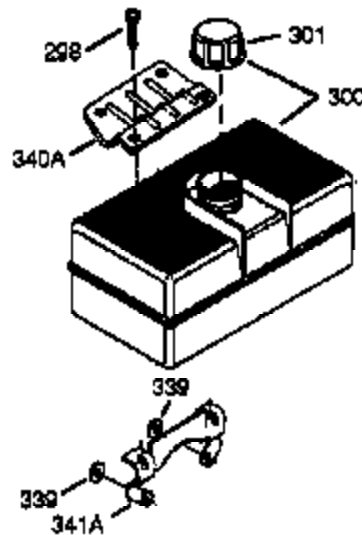

ILLUSTRATION SHOWS TYPICAL PARTS ONLY. ORDER BY PART NUMBER. PARTS NOT LISTED ARE SUPPLIED BY OEM.

VIEW 3 OF 4

Ref #	Part Number	Qty	Description
16	33454	1	Governor Lever
17	29916	1	Governor Lever Clamp
18	650548	1	Screw, 8-32 x 5/16"
23	33627	1	Ball Bearing
28	30322	1	Lock Nut, 8-32
30	35420A	1	Crankshaft
32	33628	1	Washer
35	29826	1	Screw, 10-32 x 3/4"
36	29918	1	Lock Washer
37	29216	1	Lock Nut, 10-32
38	29642	1	Retaining Ring
69	35262	1	* Cylinder Cover Gasket
70	33626B	1	Cylinder Cover (Incl. 75 & 80)
74	31855	2	Bearing Retainer
75	33625	1	Oil Seal
86	650833	7	Screw, 1/4-20 x 1-3/16"
87	650832	1	Screw, 1/4-20 x 1-11/16"
89	32589	1	Flywheel Key
92	650880	1	Lock Washer
110A	35987	1	Oil Shut-Down Wire & Terminal
129	650727	2	Screw, 5/16-18 x 1-3/4"
131A	650713	2	Screw, 5/16-18 x 5/8"
133	650890	1	Lock Washer
134	30747	1	Shorting Clip
173A	32446	1	Breather Tube Grommet
175	650778	2	Lock Washer
176	650580	2	Lock Nut, 10-24
225	35043	1	Carburetor Tube
264A	650802	1	Screw, 1/4-20 x 5/8"
277	650729	2	Screw, 5/16-18 x 3-3/16"
285	35985	1	Starter Cup
290	30705	1	Fuel Line
292	26460	2	Fuel Line Clamp
298	650665	2	Screw, 1/4-15 x 3/4"
300	34156A	1	Fuel Tank (Incl. 292 & 301)
301	35355	1	Fuel Cap
308	35540	1	Fill Tube Clip
390	590671	1	Rewind Starter
420	730225	1	SAE 30 4-Cycle Engine Oil (Quart)