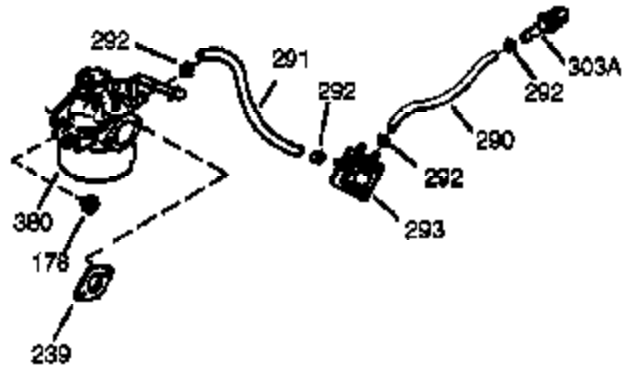

Engine Parts List #1

Ref #	Part Number	Qty	Description
327	35392	1	Starter Plug
340	34155	1	Fuel Tank Bracket
341	34154	1	Fuel Tank Bracket
342	650561	1	Screw, 1/4-20 x 5/8"
370B	34704	1	Instruction Decal
370C	35274	1	Instruction Decal
370	36261	1	Instruction Decal
370A	35532	1	Name Decal
380	632325	1	Carburetor (Incl. 184)
390	590671	1	Rewind Starter
400	33279G	1	* Gasket Set (Incl. items marked PK i n notes) Incl. part #'s 26756 (1),27272A (2),27896A (2),27915A (1),29673 (1),33263 (1),33629 (1),34041A (1),34327A (1),34698A (1),34912 (1),34923A (1),35262 (1),35317 (1),35865 (1)
420	730225	1	SAE 30 4-Cycle Engine Oil (Quart)

ILLUSTRATION SHOWS TYPICAL PARTS ONLY. ORDER BY PART NUMBER. PARTS NOT LISTED ARE SUPPLIED BY OEM.

VIEW 2 OF 4