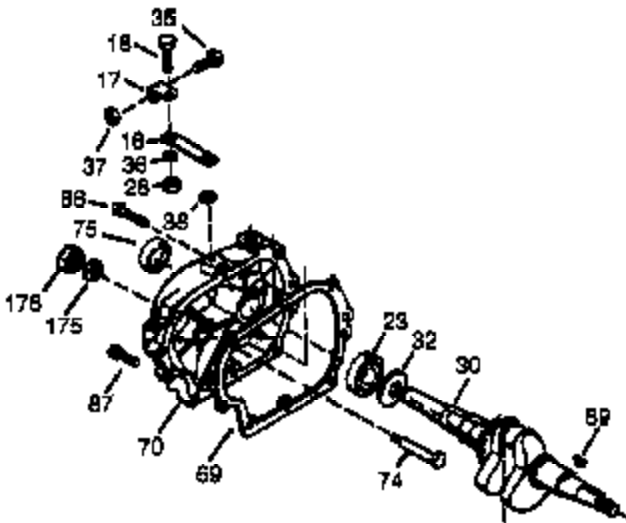

ILLUSTRATION SHOWS TYPICAL PARTS ONLY. ORDER BY PART NUMBER. PARTS NOT LISTED ARE SUPPLIED BY OEM.

VIEW 3 OF 4

Ref #	Part Number	Qty	Description
16	33454	1	Governor Lever
17	29916	1	Governor Lever Clamp
18	650548	1	Screw, 8-32 x 5/16"
23	33627	1	Ball Bearing
28	30322	1	Lock Nut, 8-32
30	35420A	1	Crankshaft
32	33628	1	Washer
35	29826	1	Screw, 10-32 x 3/4"
36	29918	1	Lock Washer
37	29216	1	Lock Nut, 10-32
38	29642	1	Retaining Ring
69	35262	1	* Cylinder Cover Gasket
70	33626B	1	Cylinder Cover (Incl. 75 & 80)
74	31855	2	Bearing Retainer
75	33625	1	Oil Seal
86	650833	7	Screw, 1/4-20 x 1-3/16"
87	650832	1	Screw, 1/4-20 x 1-11/16"
89	32589	1	Flywheel Key
92	650880	1	Lock Washer
110A	35987	1	Oil Shut-Down Wire & Terminal
129	650727	2	Screw, 5/16-18 x 1-3/4"
131A	650713	2	Screw, 5/16-18 x 5/8"
133	650890	1	Lock Washer
134	30747	1	Shorting Clip
173A	32446	1	Breather Tube Grommet
175	650778	2	Lock Washer
176	650580	2	Lock Nut, 10-24
225	35043	1	Carburetor Tube
264A	650802	1	Screw, 1/4-20 x 5/8"
277	650729	2	Screw, 5/16-18 x 3-3/16"
285	35985	1	Starter Cup
290	30705	1	Fuel Line
292	26460	2	Fuel Line Clamp
298	650665	2	Screw, 1/4-15 x 3/4"
300	34156A	1	Fuel Tank (Incl. 292 & 301)
301	35355	1	Fuel Cap
308	35540	1	Fill Tube Clip
390	590671	1	Rewind Starter
420	730225	1	SAE 30 4-Cycle Engine Oil (Quart)