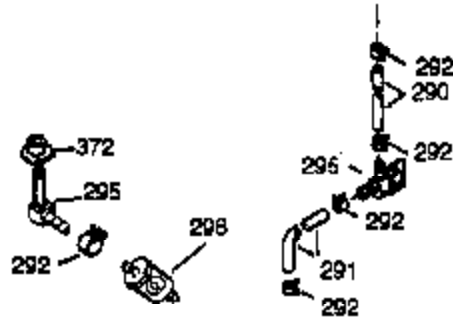

ILLUSTRATION SHOWS TYPICAL PARTS ONLY. ORDER BY PART NUMBER. PARTS NOT LISTED ARE SUPPLIED BY OEM.

VIEW 3 OF 4

Ref #	Part Number	Qty	Description
16	33454	1	Governor Lever
17	29916	1	Governor Lever Clamp
18	650548	1	Screw, 8-32 x 5/16"
23	33627	1	Ball Bearing
28	30322	1	Lock Nut, 8-32
30	35420A	1	Crankshaft
32	33628	1	Washer
35	29826	1	Screw, 10-32 x 3/4"
36	29918	1	Lock Washer
37	29216	1	Lock Nut, 10-32
38	29642	1	Retaining Ring
69	35262	1	* Cylinder Cover Gasket
70	33626B	1	Cylinder Cover (Incl. 75 & 80)
74	31855	2	Bearing Retainer
75	33625	1	Oil Seal
86	650833	7	Screw, 1/4-20 x 1-3/16"
87	650832	1	Screw, 1/4-20 x 1-11/16"
89	32589	1	Flywheel Key
92	650880	1	Lock Washer
110A	35987	1	Oil Shut-Down Wire & Terminal
129	650727	2	Screw, 5/16-18 x 1-3/4"
131A	650713	2	Screw, 5/16-18 x 5/8"
133	650890	1	Lock Washer
134	30747	1	Shorting Clip
173A	32446	1	Breather Tube Grommet
175	650778	2	Lock Washer
176	650580	2	Lock Nut, 10-24
225	35043	1	Carburetor Tube
264A	650802	1	Screw, 1/4-20 x 5/8"
277	650729	2	Screw, 5/16-18 x 3-3/16"
285	35985	1	Starter Cup
290	30705	1	Fuel Line
292	26460	2	Fuel Line Clamp
298	650665	2	Screw, 1/4-15 x 3/4"
300	34156A	1	Fuel Tank (Incl. 292 & 301)
301	35355	1	Fuel Cap
308	35540	1	Fill Tube Clip
390	590671	1	Rewind Starter
420	730225	1	SAE 30 4-Cycle Engine Oil (Quart)