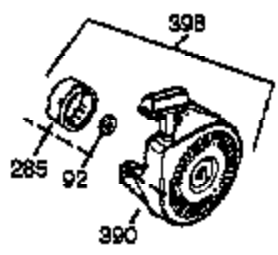

ILLUSTRATION SHOWS TYPICAL PARTS ONLY. ORDER BY PART NUMBER. PARTS NOT LISTED ARE SUPPLIED BY OEM.

VIEW 3 OF 4

Ref #	Part Number	Qty	Description
16	33454	1	Governor Lever
17	29916	1	Governor Lever Clamp
18	650548	1	Screw, 8-32 x 5/16"
23	33627	1	Ball Bearing
28	30322	1	Lock Nut, 8-32
30	35420A	1	Crankshaft
32	33628	1	Washer
35	29826	1	Screw, 10-32 x 3/4"
36	29918	1	Lock Washer
37	29216	1	Lock Nut, 10-32
38	29642	1	Retaining Ring
69	35262	1	* Cylinder Cover Gasket
70	33626B	1	Cylinder Cover (Incl. 75 & 80)
74	31855	2	Bearing Retainer
75	33625	1	Oil Seal
86	650833	7	Screw, 1/4-20 x 1-3/16"
87	650832	1	Screw, 1/4-20 x 1-11/16"
89	32589	1	Flywheel Key
92	650880	1	Lock Washer
129	650727	2	Screw, 5/16-18 x 1-3/4"
131A	650273	2	Screw, 1/4-20 x 1/2"
133	650890	1	Lock Washer
173A	32446	1	Breather Tube Grommet
175	650778	2	Lock Washer
176	650580	2	Lock Nut, 10-24
225	35043	1	Carburetor Tube
264A	650802	1	Screw, 1/4-20 x 5/8"
277	650729	2	Screw, 2/16-18 x 3-3/16"
285	35985	1	Starter Cup
290	30962	1	Fuel Line
291	29774	1	Fuel Line (1.44/1.56")
292	26460	3	Fuel Line Clamp
295	35857	1	Fuel Shut-Off Valve
298	650665	2	Screw, 1/4-15 x 3/4"
300	34186A	1	Fuel Tank (Incl. 292 & 301)
301	35355	1	Fuel Cap
339	35880	2	Spacer
340A	34259	1	Fuel Tank Bracket
341A	34258A	1	Fuel Tank Bracket
370D	35344	1	Throttle Decal
390	590671	1	Rewind Starter
420	730225	1	SAE 30 4-Cycle Engine Oil (Quart)