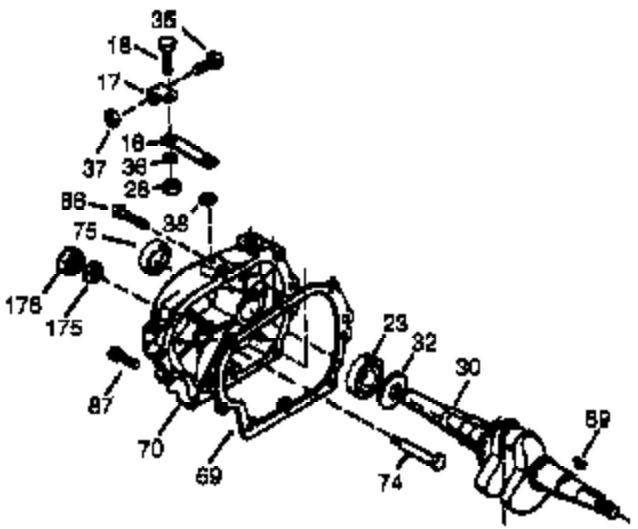

ILLUSTRATION SHOWS TYPICAL PARTS ONLY. ORDER BY PART NUMBER. PARTS NOT LISTED ARE SUPPLIED BY OEM.

VIEW 3 OF 4

Ref #	Part Number	Qty	Description
16	33454	1	Governor Lever
17	29916	1	Governor Lever Clamp
18	650548	1	Screw, 8-32 x 5/16"
23	33627	1	Ball Bearing
28	30322	1	Lock Nut, 8-32
30	35420A	1	Crankshaft
32	33628	1	Washer
35	29826	1	Screw, 10-32 x 3/4"
36	29918	1	Lock Washer
37	29216	1	Lock Nut, 10-32
38	29642	1	Retaining Ring
69	35262	1	* Cylinder Cover Gasket
70	33626B	1	Cylinder Cover (Incl. 75 & 80)
74	31855	2	Bearing Retainer
75	33625	1	Oil Seal
86	650833	7	Screw, 1/4-20 x 1-3/16"
87	650832	1	Screw, 1/4-20 x 1-11/16"
89	32589	1	Flywheel Key
92	650880	1	Lock Washer
129	650727	2	Screw, 5/16-18 x 1-3/4"
131A	650273	2	Screw, 1/4-20 x 1/2"
133	650890	1	Lock Washer
173A	32446	1	Breather Tube Grommet
175	650778	2	Lock Washer
176	650580	2	Lock Nut, 10-24
225	35043	1	Carburetor Tube
264A	650802	1	Screw, 1/4-20 x 5/8"
277	650729	2	Screw, 2/16-18 x 3-3/16"
285	35985	1	Starter Cup
290	30962	1	Fuel Line
291	29774	1	Fuel Line (1.44/1.56")
292	26460	3	Fuel Line Clamp
295	35857	1	Fuel Shut-Off Valve
298	650665	2	Screw, 1/4-15 x 3/4"
300	34186A	1	Fuel Tank (Incl. 292 & 301)
301	35355	1	Fuel Cap
339	35880	2	Spacer
340A	34259	1	Fuel Tank Bracket
341A	34258A	1	Fuel Tank Bracket
370D	35344	1	Throttle Decal
390	590671	1	Rewind Starter
420	730225	1	SAE 30 4-Cycle Engine Oil (Quart)