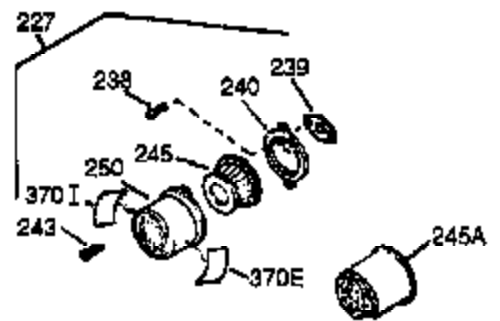

Engine Parts List #1

Ref #	Part Number	Qty	Description
370	36261	1	Instruction Decal
370B	34704	1	Instruction Decal
380	632325	1	Carburetor (Incl. 184)
390	590671	1	Rewind Starter
400	33279G	1	* Gasket Set (Incl. items marked PK i n notes) Incl. part #'s 26756 (1),27272A (2),27896A (2),27915A (1),29673 (1),33263 (1),33629 (1),34041A (1),34327A (1),34698A (1),34912 (1),34923A (1),35262 (1),35317 (1),35865 (1)
420	730225	1	SAE 30 4-Cycle Engine Oil (Quart)

ILLUSTRATION SHOWS TYPICAL PARTS ONLY. ORDER BY PART NUMBER. PARTS NOT LISTED ARE SUPPLIED BY OEM.

VIEW 2 OF 4