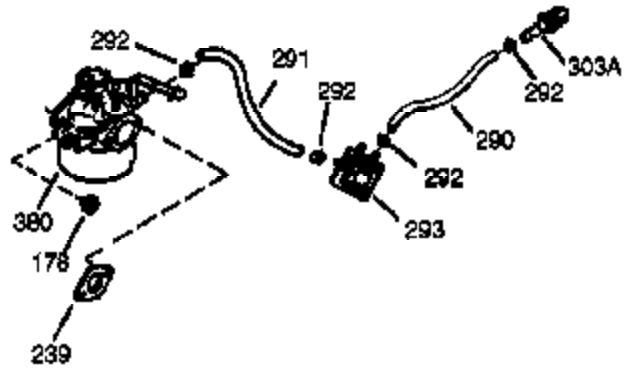

Engine Parts List #1

Ref #	Part Number	Qty	Description
370	36261	1	Instruction Decal
370B	34704	1	Instruction Decal
380	632325	1	Carburetor (Incl. 184)
390	590671	1	Rewind Starter
400	33279G	1	* Gasket Set (Incl. items marked PK i n notes) Incl. part #'s 26756 (1),27272A (2),27896A (2),27915A (1),29673 (1),33263 (1),33629 (1),34041A (1),34327A (1),34698A (1),34912 (1),34923A (1),35262 (1),35317 (1),35865 (1)
420	730225	1	SAE 30 4-Cycle Engine Oil (Quart)

ILLUSTRATION SHOWS TYPICAL PARTS ONLY. ORDER BY PART NUMBER. PARTS NOT LISTED ARE SUPPLIED BY OEM.

VIEW 2 OF 4