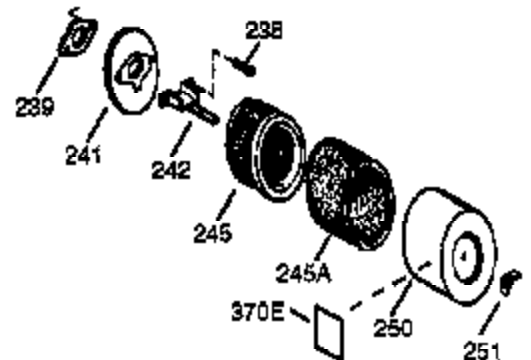

Engine Parts List #1

Ref #	Part Number	Qty	Description
370	36261	1	Instruction Decal
370B	34704	1	Instruction Decal
380	632325	1	Carburetor (Incl. 184)
390	590671	1	Rewind Starter
400	33279G	1	* Gasket Set (Incl. items marked PK i n notes) Incl. part #'s 26756 (1),27272A (2),27896A (2),27915A (1),29673 (1),33263 (1),33629 (1),34041A (1),34327A (1),34698A (1),34912 (1),34923A (1),35262 (1),35317 (1),35865 (1)
420	730225	1	SAE 30 4-Cycle Engine Oil (Quart)

ILLUSTRATION SHOWS TYPICAL PARTS ONLY. ORDER BY PART NUMBER. PARTS NOT LISTED ARE SUPPLIED BY OEM.

VIEW 2 OF 4