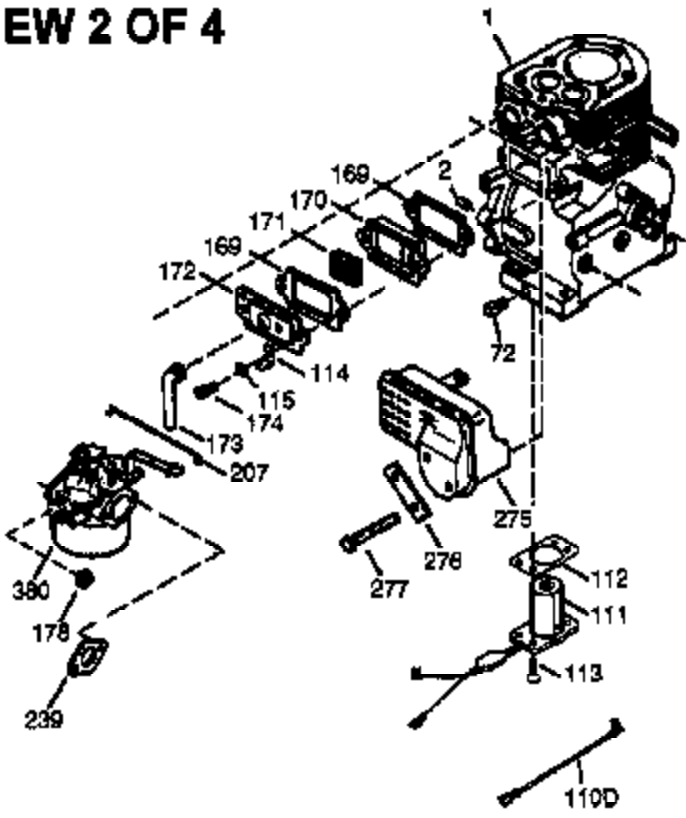

Engine Parts List #1

Ref #	Part Number	Qty	Description
370	36261	1	Instruction Decal
370B	34704	1	Instruction Decal
380	632325	1	Carburetor (Incl. 184)
390	590671	1	Rewind Starter
400	33279G	1	* Gasket Set (Incl. items marked PK i n notes) Incl. part #'s 26756 (1),27272A (2),27896A (2),27915A (1),29673 (1),33263 (1),33629 (1),34041A (1),34327A (1),34698A (1),34912 (1),34923A (1),35262 (1),35317 (1),35865 (1)
420	730225	1	SAE 30 4-Cycle Engine Oil (Quart)

ILLUSTRATION SHOWS TYPICAL PARTS ONLY. ORDER BY PART NUMBER. PARTS NOT LISTED ARE SUPPLIED BY OEM.

VIEW 2 OF 4