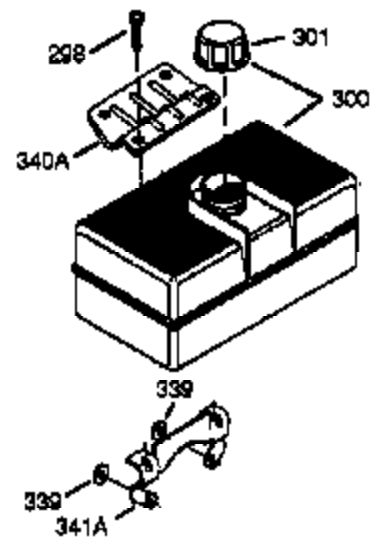

ILLUSTRATION SHOWS TYPICAL PARTS ONLY. ORDER BY PART NUMBER. PARTS NOT LISTED ARE SUPPLIED BY OEM.

VIEW 3 OF 4

Ref #	Part Number	Qty	Description
16	33454	1	Governor Lever
17	29916	1	Governor Lever Clamp
18	650548	1	Screw, 8-32 x 5/16"
23	33627	1	Ball Bearing
28	30322	1	Lock Nut, 8-32
30	35420A	1	Crankshaft
32	33628	1	Washer
35	29826	1	Screw, 10-32 x 3/4"
36	29918	1	Lock Washer
37	29216	1	Lock Nut, 10-32
38	29642	1	Retaining Ring
69	35262	1	* Cylinder Cover Gasket
70	33626B	1	Cylinder Cover (Incl. 75 & 80)
74	31855	2	Bearing Retainer
75	33625	1	Oil Seal
86	650833	7	Screw, 1/4-20 x 1-3/16"
87	650832	1	Screw, 1/4-20 x 1-11/16"
89	32589	1	Flywheel Key
92	650880	1	Lock Washer
129	650727	2	Screw, 5/16-18 x 1-3/4"
131A	650273	2	Screw, 1/4-20 x 1/2"
133	650890	1	Lock Washer
173A	32446	1	Breather Tube Grommet
175	650778	2	Lock Washer
176	650580	2	Lock Nut, 10-24
225	35043	1	Carburetor Tube
264A	650802	1	Screw, 1/4-20 x 5/8"
277	650729	2	Screw, 2/16-18 x 3-3/16"
285	35985	1	Starter Cup
290	30962	1	Fuel Line
291	29774	1	Fuel Line (1.44/1.56")
292	26460	3	Fuel Line Clamp
295	35857	1	Fuel Shut-Off Valve
298	650665	2	Screw, 1/4-15 x 3/4"
300	34186A	1	Fuel Tank (Incl. 292 & 301)
301	35355	1	Fuel Cap
339	35880	2	Spacer
340A	34259	1	Fuel Tank Bracket
341A	34258A	1	Fuel Tank Bracket
370D	35344	1	Throttle Decal
390	590671	1	Rewind Starter
420	730225	1	SAE 30 4-Cycle Engine Oil (Quart)