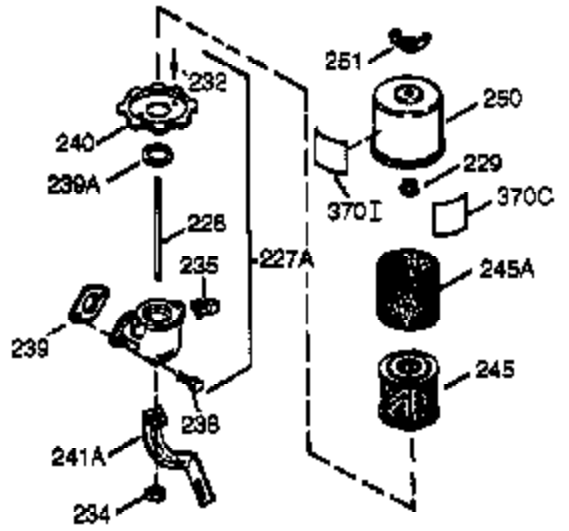

Engine Parts List #1

Ref #	Part Number	Qty	Description
370	36261	1	Instruction Decal
370B	34704	1	Instruction Decal
380	632325	1	Carburetor (Incl. 184)
390	590671	1	Rewind Starter
400	33279G	1	* Gasket Set (Incl. items marked PK i n notes) Incl. part #'s 26756 (1),27272A (2),27896A (2),27915A (1),29673 (1),33263 (1),33629 (1),34041A (1),34327A (1),34698A (1),34912 (1),34923A (1),35262 (1),35317 (1),35865 (1)
420	730225	1	SAE 30 4-Cycle Engine Oil (Quart)

ILLUSTRATION SHOWS TYPICAL PARTS ONLY. ORDER BY PART NUMBER. PARTS NOT LISTED ARE SUPPLIED BY OEM.

VIEW 2 OF 4