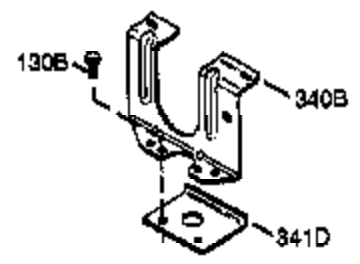

ILLUSTRATION SHOWS TYPICAL PARTS ONLY. ORDER BY PART NUMBER. PARTS NOT LISTED ARE SUPPLIED BY OEM.

VIEW 3 OF 4

Ref #	Part Number	Qty	Description
16	33454	1	Governor Lever
17	29916	1	Governor Lever Clamp
18	650548	1	Screw, 8-32 x 5/16"
23	33627	1	Ball Bearing
28	30322	1	Lock Nut, 8-32
30	35420A	1	Crankshaft
32	33628	1	Washer
35	29826	1	Screw, 10-32 x 3/4"
36	29918	1	Lock Washer
37	29216	1	Lock Nut, 10-32
38	29642	1	Retaining Ring
69	35262	1	* Cylinder Cover Gasket
70	33626B	1	Cylinder Cover (Incl. 75 & 80)
74	31855	2	Bearing Retainer
75	33625	1	Oil Seal
86	650833	7	Screw, 1/4-20 x 1-3/16"
87	650832	1	Screw, 1/4-20 x 1-11/16"
89	32589	1	Flywheel Key
92	650880	1	Lock Washer
129	650727	2	Screw, 5/16-18 x 1-3/4"
131A	650273	2	Screw, 1/4-20 x 1/2"
133	650890	1	Lock Washer
173A	32446	1	Breather Tube Grommet
175	650778	2	Lock Washer
176	650580	2	Lock Nut, 10-24
225	35043	1	Carburetor Tube
264A	650802	1	Screw, 1/4-20 x 5/8"
277	650729	2	Screw, 2/16-18 x 3-3/16"
285	35985	1	Starter Cup
290	30962	1	Fuel Line
291	29774	1	Fuel Line (1.44/1.56")
292	26460	3	Fuel Line Clamp
295	35857	1	Fuel Shut-Off Valve
298	650665	2	Screw, 1/4-15 x 3/4"
300	34186A	1	Fuel Tank (Incl. 292 & 301)
301	35355	1	Fuel Cap
339	35880	2	Spacer
340A	34259	1	Fuel Tank Bracket
341A	34258A	1	Fuel Tank Bracket
370D	35344	1	Throttle Decal
390	590671	1	Rewind Starter
420	730225	1	SAE 30 4-Cycle Engine Oil (Quart)