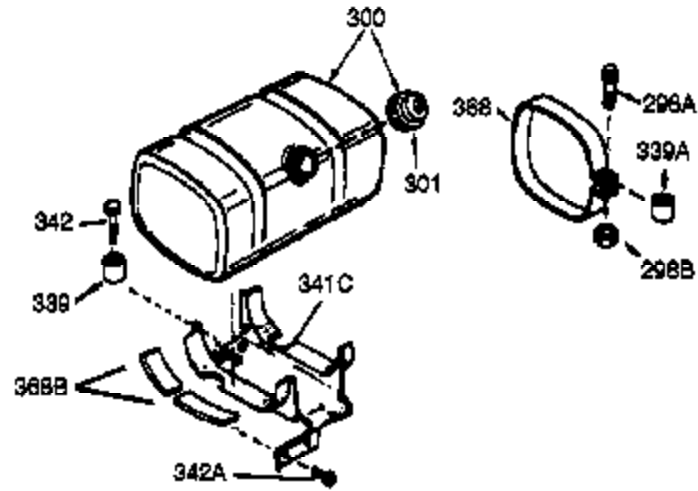

ILLUSTRATION SHOWS TYPICAL PARTS ONLY. ORDER BY PART NUMBER. PARTS NOT LISTED ARE SUPPLIED BY OEM.

VIEW 4 OF 4

OPTIONAL DEBRIS SCREEN KIT