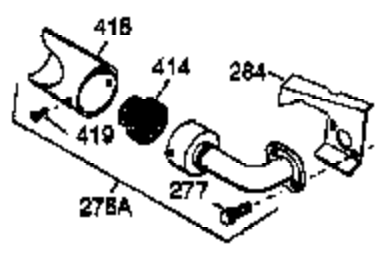

ILLUSTRATION SHOWS TYPICAL PARTS ONLY. ORDER BY PART NUMBER. PARTS NOT LISTED ARE SUPPLIED BY OEM.

VIEW 3 OF 4

Ref #	Part Number	Qty	Description
16	33454	1	Governor Lever
17	29916	1	Governor Lever Clamp
18	650548	1	Screw, 8-32 x 5/16"
23	33627	1	Ball Bearing
28	30322	1	Lock Nut, 8-32
30	35420A	1	Crankshaft
32	33628	1	Washer
35	29826	1	Screw, 10-32 x 3/4"
36	29918	1	Lock Washer
37	29216	1	Lock Nut, 10-32
38	29642	1	Retaining Ring
69	35262	1	* Cylinder Cover Gasket
70	33626B	1	Cylinder Cover (Incl. 75 & 80)
74	31855	2	Bearing Retainer
75	33625	1	Oil Seal
86	650833	7	Screw, 1/4-20 x 1-3/16"
87	650832	1	Screw, 1/4-20 x 1-11/16"
89	32589	1	Flywheel Key
92	650880	1	Lock Washer
129	650727	2	Screw, 5/16-18 x 1-3/4"
131A	650273	2	Screw, 1/4-20 x 1/2"
133	650890	1	Lock Washer
173A	32446	1	Breather Tube Grommet
175	650778	2	Lock Washer
176	650580	2	Lock Nut, 10-24
225	35043	1	Carburetor Tube
264A	650802	1	Screw, 1/4-20 x 5/8"
277	650729	2	Screw, 2/16-18 x 3-3/16"
285	35985	1	Starter Cup
290	30962	1	Fuel Line
291	29774	1	Fuel Line (1.44/1.56")
292	26460	3	Fuel Line Clamp
295	35857	1	Fuel Shut-Off Valve
298	650665	2	Screw, 1/4-15 x 3/4"
300	34186A	1	Fuel Tank (Incl. 292 & 301)
301	35355	1	Fuel Cap
339	35880	2	Spacer
340A	34259	1	Fuel Tank Bracket
341A	34258A	1	Fuel Tank Bracket
370D	35344	1	Throttle Decal
390	590671	1	Rewind Starter
420	730225	1	SAE 30 4-Cycle Engine Oil (Quart)