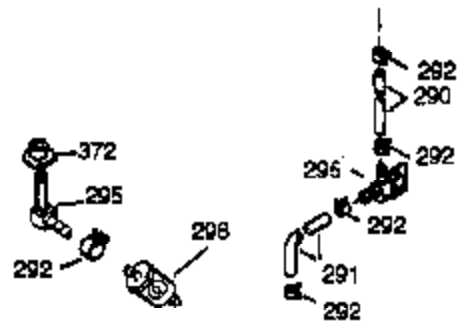

ILLUSTRATION SHOWS TYPICAL PARTS ONLY. ORDER BY PART NUMBER. PARTS NOT LISTED ARE SUPPLIED BY OEM.

VIEW 3 OF 4

Ref #	Part Number	Qty	Description
16	33454	1	Governor Lever
17	29916	1	Governor Lever Clamp
18	650548	1	Screw, 8-32 x 5/16"
23	33627	1	Ball Bearing
28	30322	1	Lock Nut, 8-32
30	35420A	1	Crankshaft
32	33628	1	Washer
35	29826	1	Screw, 10-32 x 3/4"
36	29918	1	Lock Washer
37	29216	1	Lock Nut, 10-32
38	29642	1	Retaining Ring
69	35262	1	* Cylinder Cover Gasket
70	33626B	1	Cylinder Cover (Incl. 75 & 80)
74	31855	2	Bearing Retainer
75	33625	1	Oil Seal
86	650833	7	Screw, 1/4-20 x 1-3/16"
87	650832	1	Screw, 1/4-20 x 1-11/16"
89	32589	1	Flywheel Key
92	650880	1	Lock Washer
129	650727	2	Screw, 5/16-18 x 1-3/4"
131A	650273	2	Screw, 1/4-20 x 1/2"
133	650890	1	Lock Washer
173A	32446	1	Breather Tube Grommet
175	650778	2	Lock Washer
176	650580	2	Lock Nut, 10-24
225	35043	1	Carburetor Tube
264A	650802	1	Screw, 1/4-20 x 5/8"
277	650729	2	Screw, 2/16-18 x 3-3/16"
285	35985	1	Starter Cup
290	30962	1	Fuel Line
291	29774	1	Fuel Line (1.44/1.56")
292	26460	3	Fuel Line Clamp
295	35857	1	Fuel Shut-Off Valve
298	650665	2	Screw, 1/4-15 x 3/4"
300	34186A	1	Fuel Tank (Incl. 292 & 301)
301	35355	1	Fuel Cap
339	35880	2	Spacer
340A	34259	1	Fuel Tank Bracket
341A	34258A	1	Fuel Tank Bracket
370D	35344	1	Throttle Decal
390	590671	1	Rewind Starter
420	730225	1	SAE 30 4-Cycle Engine Oil (Quart)