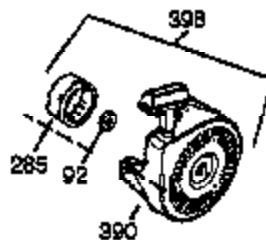

ILLUSTRATION SHOWS TYPICAL PARTS ONLY. ORDER BY PART NUMBER. PARTS NOT LISTED ARE SUPPLIED BY OEM.

VIEW 3 OF 4

Ref #	Part Number	Qty	Description
16	33454	1	Governor Lever
17	29916	1	Governor Lever Clamp
18	650548	1	Screw, 8-32 x 5/16"
28	30322	1	Lock Nut, 8-32
30	35372A	1	Crankshaft
35	29826	1	Screw, 10-32 x 3/4"
36	29918	1	Lock Washer
37	29216	1	Lock Nut, 10-32
38	29642	1	Retaining Ring
69	35262	1	* Cylinder Cover Gasket
70	35376	1	Cylinder Cover (Incl. 71, 75 & 80)
75	35319	1	Oil Seal
86	650833	7	Screw, 1/4-20 x 1-3/16"
87	650832	1	Screw, 1/4-20 x 1-11/16"
89	32589	1	Flywheel Key
92	650880	1	Lock Washer
129	650727	2	Screw, 5/16-18 x 1-3/4"
131A	650273	2	Screw, 1/4-20 x 1/2"
133	650890	1	Lock Washer
134	30747	1	Shorting Clip
173A	32446	1	Breather Tube Grommet
225	35043	1	Carburetor Tube
264A	650802	1	Screw, 1/4-20 x 5/8"
277	650729	2	Screw, 2/16-18 x 3-3/16"
285	35985	1	Starter Cup
290	30962	1	Fuel Line
291	29774	1	Fuel Line (1.44/1.56")
292	26460	3	Fuel Line Clamp
295	35857	1	Fuel Shut-Off Valve
298	650665	2	Screw, 1/4-15 x 3/4"
300	34186A	1	Fuel Tank (Incl. 292 & 301)
301	35355	1	Fuel Cap
339	35880	2	Spacer
340A	34259	1	Fuel Tank Bracket
341A	34258A	1	Fuel Tank Bracket
370D	34414	1	Warning Decal
390	590671	1	Rewind Starter
420	730225	1	SAE 30 4-Cycle Engine Oil (Quart)