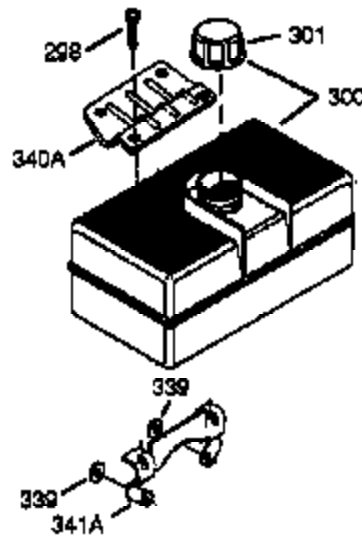

ILLUSTRATION SHOWS TYPICAL PARTS ONLY. ORDER BY PART NUMBER. PARTS NOT LISTED ARE SUPPLIED BY OEM.

VIEW 3 OF 4

Ref #	Part Number	Qty	Description
16	33454	1	Governor Lever
17	29916	1	Governor Lever Clamp
18	650548	1	Screw, 8-32 x 5/16"
28	30322	1	Lock Nut, 8-32
30	35372A	1	Crankshaft
35	29826	1	Screw, 10-32 x 3/4"
36	29918	1	Lock Washer
37	29216	1	Lock Nut, 10-32
38	29642	1	Retaining Ring
69	35262	1	* Cylinder Cover Gasket
70	35376	1	Cylinder Cover (Incl. 71, 75 & 80)
75	35319	1	Oil Seal
86	650833	7	Screw, 1/4-20 x 1-3/16"
87	650832	1	Screw, 1/4-20 x 1-11/16"
89	32589	1	Flywheel Key
92	650880	1	Lock Washer
129	650727	2	Screw, 5/16-18 x 1-3/4"
131A	650273	2	Screw, 1/4-20 x 1/2"
133	650890	1	Lock Washer
134	30747	1	Shorting Clip
173A	32446	1	Breather Tube Grommet
225	35043	1	Carburetor Tube
264A	650802	1	Screw, 1/4-20 x 5/8"
277	650729	2	Screw, 2/16-18 x 3-3/16"
285	35985	1	Starter Cup
290	30962	1	Fuel Line
291	29774	1	Fuel Line (1.44/1.56")
292	26460	3	Fuel Line Clamp
295	35857	1	Fuel Shut-Off Valve
298	650665	2	Screw, 1/4-15 x 3/4"
300	34186A	1	Fuel Tank (Incl. 292 & 301)
301	35355	1	Fuel Cap
339	35880	2	Spacer
340A	34259	1	Fuel Tank Bracket
341A	34258A	1	Fuel Tank Bracket
370D	34414	1	Warning Decal
390	590671	1	Rewind Starter
420	730225	1	SAE 30 4-Cycle Engine Oil (Quart)