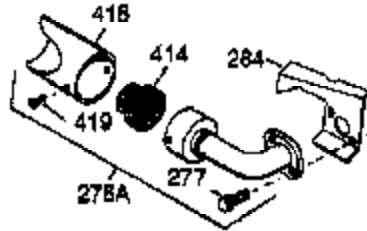

ILLUSTRATION SHOWS TYPICAL PARTS ONLY. ORDER BY PART NUMBER. PARTS NOT LISTED ARE SUPPLIED BY OEM.

VIEW 3 OF 4

Ref #	Part Number	Qty	Description
16	33454	1	Governor Lever
17	29916	1	Governor Lever Clamp
18	650548	1	Screw, 8-32 x 5/16"
28	30322	1	Lock Nut, 8-32
30	35372A	1	Crankshaft
35	29826	1	Screw, 10-32 x 3/4"
36	29918	1	Lock Washer
37	29216	1	Lock Nut, 10-32
38	29642	1	Retaining Ring
69	35262	1	* Cylinder Cover Gasket
70	35376	1	Cylinder Cover (Incl. 71, 75 & 80)
75	35319	1	Oil Seal
86	650833	7	Screw, 1/4-20 x 1-3/16"
87	650832	1	Screw, 1/4-20 x 1-11/16"
89	32589	1	Flywheel Key
92	650880	1	Lock Washer
129	650727	2	Screw, 5/16-18 x 1-3/4"
131A	650273	2	Screw, 1/4-20 x 1/2"
133	650890	1	Lock Washer
134	30747	1	Shorting Clip
173A	32446	1	Breather Tube Grommet
225	35043	1	Carburetor Tube
264A	650802	1	Screw, 1/4-20 x 5/8"
277	650729	2	Screw, 2/16-18 x 3-3/16"
285	35985	1	Starter Cup
290	30962	1	Fuel Line
291	29774	1	Fuel Line (1.44/1.56")
292	26460	3	Fuel Line Clamp
295	35857	1	Fuel Shut-Off Valve
298	650665	2	Screw, 1/4-15 x 3/4"
300	34186A	1	Fuel Tank (Incl. 292 & 301)
301	35355	1	Fuel Cap
339	35880	2	Spacer
340A	34259	1	Fuel Tank Bracket
341A	34258A	1	Fuel Tank Bracket
370D	34414	1	Warning Decal
390	590671	1	Rewind Starter
420	730225	1	SAE 30 4-Cycle Engine Oil (Quart)