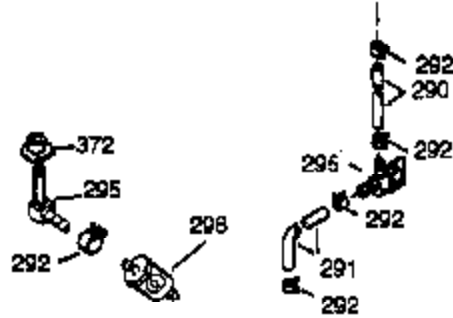

ILLUSTRATION SHOWS TYPICAL PARTS ONLY. ORDER BY PART NUMBER. PARTS NOT LISTED ARE SUPPLIED BY OEM.

VIEW 3 OF 4

Ref #	Part Number	Qty	Description
16	33454	1	Governor Lever
17	29916	1	Governor Lever Clamp
18	650548	1	Screw, 8-32 x 5/16"
28	30322	1	Lock Nut, 8-32
30	35372A	1	Crankshaft
35	29826	1	Screw, 10-32 x 3/4"
36	29918	1	Lock Washer
37	29216	1	Lock Nut, 10-32
38	29642	1	Retaining Ring
69	35262	1	* Cylinder Cover Gasket
70	35376	1	Cylinder Cover (Incl. 71, 75 & 80)
75	35319	1	Oil Seal
86	650833	7	Screw, 1/4-20 x 1-3/16"
87	650832	1	Screw, 1/4-20 x 1-11/16"
89	32589	1	Flywheel Key
92	650880	1	Lock Washer
129	650727	2	Screw, 5/16-18 x 1-3/4"
131A	650273	2	Screw, 1/4-20 x 1/2"
133	650890	1	Lock Washer
134	30747	1	Shorting Clip
173A	32446	1	Breather Tube Grommet
225	35043	1	Carburetor Tube
264A	650802	1	Screw, 1/4-20 x 5/8"
277	650729	2	Screw, 2/16-18 x 3-3/16"
285	35985	1	Starter Cup
290	30962	1	Fuel Line
291	29774	1	Fuel Line (1.44/1.56")
292	26460	3	Fuel Line Clamp
295	35857	1	Fuel Shut-Off Valve
298	650665	2	Screw, 1/4-15 x 3/4"
300	34186A	1	Fuel Tank (Incl. 292 & 301)
301	35355	1	Fuel Cap
339	35880	2	Spacer
340A	34259	1	Fuel Tank Bracket
341A	34258A	1	Fuel Tank Bracket
370D	34414	1	Warning Decal
390	590671	1	Rewind Starter
420	730225	1	SAE 30 4-Cycle Engine Oil (Quart)