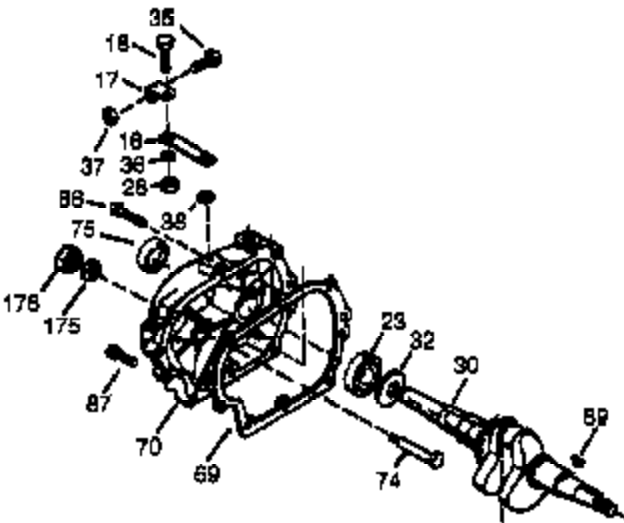

ILLUSTRATION SHOWS TYPICAL PARTS ONLY. ORDER BY PART NUMBER. PARTS NOT LISTED ARE SUPPLIED BY OEM.

VIEW 3 OF 4

Ref #	Part Number	Qty	Description
16	33454	1	Governor Lever
17	29916	1	Governor Lever Clamp
18	650548	1	Screw, 8-32 x 5/16"
28	30322	1	Lock Nut, 8-32
30	35372A	1	Crankshaft
35	29826	1	Screw, 10-32 x 3/4"
36	29918	1	Lock Washer
37	29216	1	Lock Nut, 10-32
38	29642	1	Retaining Ring
69	35262	1	* Cylinder Cover Gasket
70	35376	1	Cylinder Cover (Incl. 71, 75 & 80)
75	35319	1	Oil Seal
86	650833	7	Screw, 1/4-20 x 1-3/16"
87	650832	1	Screw, 1/4-20 x 1-11/16"
89	32589	1	Flywheel Key
92	650880	1	Lock Washer
129	650727	2	Screw, 5/16-18 x 1-3/4"
131A	650273	2	Screw, 1/4-20 x 1/2"
133	650890	1	Lock Washer
134	30747	1	Shorting Clip
173A	32446	1	Breather Tube Grommet
225	35043	1	Carburetor Tube
264A	650802	1	Screw, 1/4-20 x 5/8"
277	650729	2	Screw, 2/16-18 x 3-3/16"
285	35985	1	Starter Cup
290	30962	1	Fuel Line
291	29774	1	Fuel Line (1.44/1.56")
292	26460	3	Fuel Line Clamp
295	35857	1	Fuel Shut-Off Valve
298	650665	2	Screw, 1/4-15 x 3/4"
300	34186A	1	Fuel Tank (Incl. 292 & 301)
301	35355	1	Fuel Cap
339	35880	2	Spacer
340A	34259	1	Fuel Tank Bracket
341A	34258A	1	Fuel Tank Bracket
370D	34414	1	Warning Decal
390	590671	1	Rewind Starter
420	730225	1	SAE 30 4-Cycle Engine Oil (Quart)