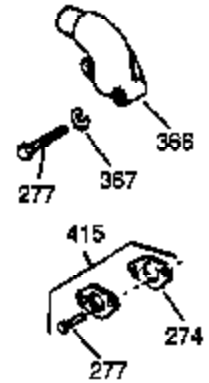

ILLUSTRATION SHOWS TYPICAL PARTS ONLY. ORDER BY PART NUMBER. PARTS NOT LISTED ARE SUPPLIED BY OEM.

VIEW 3 OF 4

Ref #	Part Number	Qty	Description
16	33454	1	Governor Lever
17	29916	1	Governor Lever Clamp
18	650548	1	Screw, 8-32 x 5/16"
28	30322	1	Lock Nut, 8-32
30	35372A	1	Crankshaft
35	29826	1	Screw, 10-32 x 3/4"
36	29918	1	Lock Washer
37	29216	1	Lock Nut, 10-32
38	29642	1	Retaining Ring
69	35262	1	* Cylinder Cover Gasket
70	35376	1	Cylinder Cover (Incl. 71, 75 & 80)
75	35319	1	Oil Seal
86	650833	7	Screw, 1/4-20 x 1-3/16"
87	650832	1	Screw, 1/4-20 x 1-11/16"
89	32589	1	Flywheel Key
92	650880	1	Lock Washer
129	650727	2	Screw, 5/16-18 x 1-3/4"
131A	650273	2	Screw, 1/4-20 x 1/2"
133	650890	1	Lock Washer
134	30747	1	Shorting Clip
173A	32446	1	Breather Tube Grommet
225	35043	1	Carburetor Tube
264A	650802	1	Screw, 1/4-20 x 5/8"
277	650729	2	Screw, 2/16-18 x 3-3/16"
285	35985	1	Starter Cup
290	30962	1	Fuel Line
291	29774	1	Fuel Line (1.44/1.56")
292	26460	3	Fuel Line Clamp
295	35857	1	Fuel Shut-Off Valve
298	650665	2	Screw, 1/4-15 x 3/4"
300	34186A	1	Fuel Tank (Incl. 292 & 301)
301	35355	1	Fuel Cap
339	35880	2	Spacer
340A	34259	1	Fuel Tank Bracket
341A	34258A	1	Fuel Tank Bracket
370D	34414	1	Warning Decal
390	590671	1	Rewind Starter
420	730225	1	SAE 30 4-Cycle Engine Oil (Quart)