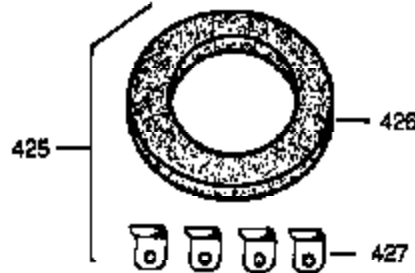

ILLUSTRATION SHOWS TYPICAL PARTS ONLY. ORDER BY PART NUMBER. PARTS NOT LISTED ARE SUPPLIED BY OEM.

VIEW 3 OF 4

Ref #	Part Number	Qty	Description
16	33454	1	Governor Lever
17	29916	1	Governor Lever Clamp
18	650548	1	Screw, 8-32 x 5/16"
28	30322	1	Lock Nut, 8-32
30	35372A	1	Crankshaft
35	29826	1	Screw, 10-32 x 3/4"
36	29918	1	Lock Washer
37	29216	1	Lock Nut, 10-32
38	29642	1	Retaining Ring
69	35262	1	* Cylinder Cover Gasket
70	35376	1	Cylinder Cover (Incl. 71, 75 & 80)
75	35319	1	Oil Seal
86	650833	7	Screw, 1/4-20 x 1-3/16"
87	650832	1	Screw, 1/4-20 x 1-11/16"
89	32589	1	Flywheel Key
92	650880	1	Lock Washer
129	650727	2	Screw, 5/16-18 x 1-3/4"
131A	650713	2	Screw, 5/16-18 x 5/8"
173A	32446	1	Breather Tube Grommet
225	35043	1	Carburetor Tube
264A	650802	1	Screw, 1/4-20 x 5/8"
277	650729	2	Screw, 5/16-18 x 3-3/16"
285	35985	1	Starter Cup
290	30705	1	Fuel Line
292	26460	2	Fuel Line Clamp
298	650665	2	Screw, 1/4-15 x 3/4"
300	34156A	1	Fuel Tank (Incl. 292 & 301)
301	35355	1	Fuel Cap
370D	35344	1	Control Decal
390	590671	1	Rewind Starter
420	730225	1	SAE 30 4-Cycle Engine Oil (Quart)

ILLUSTRATION SHOWS TYPICAL PARTS ONLY. ORDER BY PART NUMBER. PARTS NOT LISTED ARE SUPPLIED BY OEM.

VIEW 4 OF 4

STD. POINT

OPTIONAL DEBRIS SCREEN KIT

OPTIONAL STARTER MUFF KIT

OPTIONAL SPARK ARRESTOR KIT

OPTIONAL QUIET MUFFLER