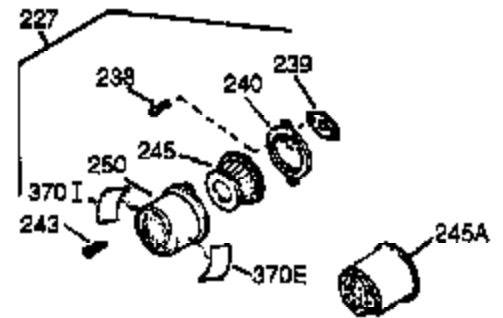

ILLUSTRATION SHOWS TYPICAL PARTS ONLY. ORDER BY PART NUMBER. PARTS NOT LISTED ARE SUPPLIED BY OEM.

VIEW 2 OF 4

Ref #	Part Number	Qty	Description
1	35385	1	Cylinder (Incl. 2 & 20)
2	27652	2	Dowel Pin
72	27642	2	Oil Drain Plug
129	650727	2	Screw, 5/16-18 x 1-3/4"
131A	650713	2	Screw, 5/16-18 x 5/8"
169	27896A	2	* Valve Cover Gasket
170	28423	1	Breather Body
171	28424	1	Breather Element
172	28425	1	Valve Cover
173A	32446	1	Breather Tube Grommet
174	650128	2	Screw, 10-24 x 1/2"
178	29752	2	Nut & Lock Washer, 1/4-28
207	33878	1	Throttle Link
225	35043	1	Carburetor Tube
227	35044	1	Air Cleaner Elbow (Incl.228,229,232,2 39A,242)
228	650851	1	Stud, 1/4-20 x 8.1"
229	650825	1	Nut & Lock Washer, 1/4-20
232	xxxxx	2	Pop Rivet (1/8") (Purchase Locally)
234	650852	1	Nut, 1/4-20
235	30675	1	Breather Tube Fitting
238	650163	2	Screw, 10-32 x 7/8"
239A	34698A	1	Air Cleaner Gasket
239	27272A	1	Air Cleaner Gasket
241A	35045	1	Air Cleaner Collar
242	34699	1	Air Cleaner Base
245	34700	1	Air Cleaner Filter
245A	34703	1	Air Cleaner Filter
250	35602	1	Air Cleaner Cover
251	650513	1	Wing Nut, 1/4-20
275	34185A	1	Muffler
276	31588	1	Locking Plate
277	650729	2	Screw, 5/16-18 x 3-3/16"
290	30705	1	Fuel Line
292	26460	2	Fuel Line Clamp
370D	35344	1	Control Decal
370C	35274	1	Instruction Decal
380	632325	1	Carburetor (Incl. 184)
420	730225	1	SAE 30 4-Cycle Engine Oil (Quart)