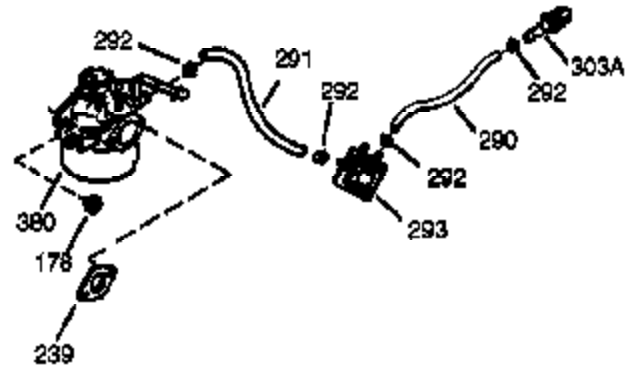

ILLUSTRATION SHOWS TYPICAL PARTS ONLY. ORDER BY PART NUMBER. PARTS NOT LISTED ARE SUPPLIED BY OEM.

VIEW 2 OF 4

Ref #	Part Number	Qty	Description
1	35385	1	Cylinder (Incl. 2 & 20)
2	27652	2	Dowel Pin
72	27642	2	Oil Drain Plug
129	650727	2	Screw, 5/16-18 x 1-3/4"
131A	650713	2	Screw, 5/16-18 x 5/8"
169	27896A	2	* Valve Cover Gasket
170	28423	1	Breather Body
171	28424	1	Breather Element
172	28425	1	Valve Cover
173A	32446	1	Breather Tube Grommet
174	650128	2	Screw, 10-24 x 1/2"
178	29752	2	Nut & Lock Washer, 1/4-28
207	33878	1	Throttle Link
225	35043	1	Carburetor Tube
227	35044	1	Air Cleaner Elbow (Incl.228,229,232,2 39A,242)
228	650851	1	Stud, 1/4-20 x 8.1"
229	650825	1	Nut & Lock Washer, 1/4-20
232	xxxxx	2	Pop Rivet (1/8") (Purchase Locally)
234	650852	1	Nut, 1/4-20
235	30675	1	Breather Tube Fitting
238	650163	2	Screw, 10-32 x 7/8"
239A	34698A	1	Air Cleaner Gasket
239	27272A	1	Air Cleaner Gasket
241A	35045	1	Air Cleaner Collar
242	34699	1	Air Cleaner Base
245	34700	1	Air Cleaner Filter
245A	34703	1	Air Cleaner Filter
250	35602	1	Air Cleaner Cover
251	650513	1	Wing Nut, 1/4-20
275	34185A	1	Muffler
276	31588	1	Locking Plate
277	650729	2	Screw, 5/16-18 x 3-3/16"
290	30705	1	Fuel Line
292	26460	2	Fuel Line Clamp
370D	35344	1	Control Decal
370C	35274	1	Instruction Decal
380	632325	1	Carburetor (Incl. 184)
420	730225	1	SAE 30 4-Cycle Engine Oil (Quart)