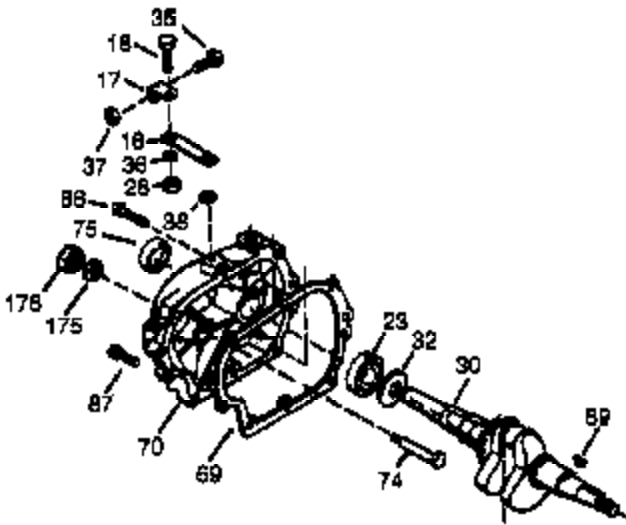

ILLUSTRATION SHOWS TYPICAL PARTS ONLY. ORDER BY PART NUMBER. PARTS NOT LISTED ARE SUPPLIED BY OEM.

VIEW 3 OF 4

Ref #	Part Number	Qty	Description
16	33454	1	Governor Lever
17	29916	1	Governor Lever Clamp
18	650548	1	Screw, 8-32 x 5/16"
28	30322	1	Lock Nut, 8-32
30	35372A	1	Crankshaft
35	29826	1	Screw, 10-32 x 3/4"
36	29918	1	Lock Washer
37	29216	1	Lock Nut, 10-32
38	29642	1	Retaining Ring
69	35262	1	* Cylinder Cover Gasket
70	35376	1	Cylinder Cover (Incl. 71, 75 & 80)
75	35319	1	Oil Seal
86	650833	7	Screw, 1/4-20 x 1-3/16"
87	650832	1	Screw, 1/4-20 x 1-11/16"
89	32589	1	Flywheel Key
92	650880	1	Lock Washer
129	650727	2	Screw, 5/16-18 x 1-3/4"
131A	650713	2	Screw, 5/16-18 x 5/8"
173A	32446	1	Breather Tube Grommet
225	35043	1	Carburetor Tube
264A	650802	1	Screw, 1/4-20 x 5/8"
277	650729	2	Screw, 5/16-18 x 3-3/16"
285	35985	1	Starter Cup
290	30705	1	Fuel Line
292	26460	2	Fuel Line Clamp
298	650665	2	Screw, 1/4-15 x 3/4"
300	34156A	1	Fuel Tank (Incl. 292 & 301)
301	35355	1	Fuel Cap
370D	35344	1	Control Decal
390	590671	1	Rewind Starter
420	730225	1	SAE 30 4-Cycle Engine Oil (Quart)