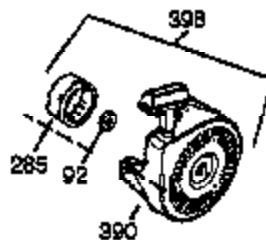

ILLUSTRATION SHOWS TYPICAL PARTS ONLY. ORDER BY PART NUMBER. PARTS NOT LISTED ARE SUPPLIED BY OEM.

VIEW 3 OF 4

Ref #	Part Number	Qty	Description
16	33454	1	Governor Lever
17	29916	1	Governor Lever Clamp
18	650548	1	Screw, 8-32 x 5/16"
28	30322	1	Lock Nut, 8-32
30	35372A	1	Crankshaft
35	29826	1	Screw, 10-32 x 3/4"
36	29918	1	Lock Washer
37	29216	1	Lock Nut, 10-32
38	29642	1	Retaining Ring
69	35262	1	* Cylinder Cover Gasket
70	35376	1	Cylinder Cover (Incl. 71, 75 & 80)
75	35319	1	Oil Seal
86	650833	7	Screw, 1/4-20 x 1-3/16"
87	650832	1	Screw, 1/4-20 x 1-11/16"
89	32589	1	Flywheel Key
92	650880	1	Lock Washer
129	650727	2	Screw, 5/16-18 x 1-3/4"
131A	650713	2	Screw, 5/16-18 x 5/8"
173A	32446	1	Breather Tube Grommet
225	35043	1	Carburetor Tube
264A	650802	1	Screw, 1/4-20 x 5/8"
277	650729	2	Screw, 5/16-18 x 3-3/16"
285	35985	1	Starter Cup
290	30705	1	Fuel Line
292	26460	2	Fuel Line Clamp
298	650665	2	Screw, 1/4-15 x 3/4"
300	34156A	1	Fuel Tank (Incl. 292 & 301)
301	35355	1	Fuel Cap
370D	35344	1	Control Decal
390	590671	1	Rewind Starter
420	730225	1	SAE 30 4-Cycle Engine Oil (Quart)