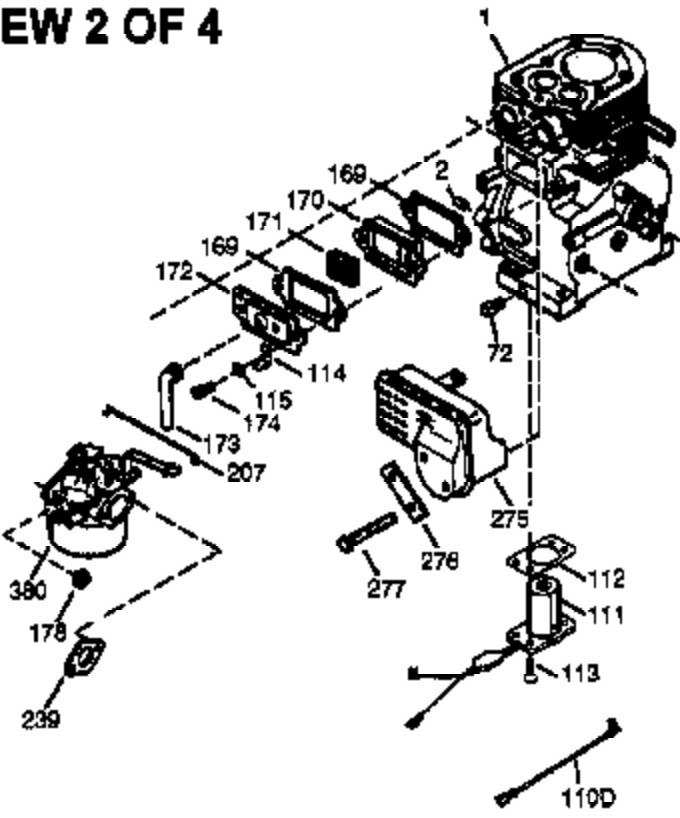

ILLUSTRATION SHOWS TYPICAL PARTS ONLY. ORDER BY PART NUMBER. PARTS NOT LISTED ARE SUPPLIED BY OEM.

VIEW 2 OF 4

Ref #	Part Number	Qty	Description
1	35385	1	Cylinder (Incl. 2 & 20)
2	27652	2	Dowel Pin
72	27642	2	Oil Drain Plug
129	650727	2	Screw, 5/16-18 x 1-3/4"
131A	650713	2	Screw, 5/16-18 x 5/8"
169	27896A	2	* Valve Cover Gasket
170	28423	1	Breather Body
171	28424	1	Breather Element
172	28425	1	Valve Cover
173A	32446	1	Breather Tube Grommet
174	650128	2	Screw, 10-24 x 1/2"
178	29752	2	Nut & Lock Washer, 1/4-28
207	33878	1	Throttle Link
225	35043	1	Carburetor Tube
227	35044	1	Air Cleaner Elbow (Incl.228,229,232,2 39A,242)
228	650851	1	Stud, 1/4-20 x 8.1"
229	650825	1	Nut & Lock Washer, 1/4-20
232	xxxxx	2	Pop Rivet (1/8") (Purchase Locally)
234	650852	1	Nut, 1/4-20
235	30675	1	Breather Tube Fitting
238	650163	2	Screw, 10-32 x 7/8"
239A	34698A	1	Air Cleaner Gasket
239	27272A	1	Air Cleaner Gasket
241A	35045	1	Air Cleaner Collar
242	34699	1	Air Cleaner Base
245	34700	1	Air Cleaner Filter
245A	34703	1	Air Cleaner Filter
250	35602	1	Air Cleaner Cover
251	650513	1	Wing Nut, 1/4-20
275	34185A	1	Muffler
276	31588	1	Locking Plate
277	650729	2	Screw, 5/16-18 x 3-3/16"
290	30705	1	Fuel Line
292	26460	2	Fuel Line Clamp
370D	35344	1	Control Decal
370C	35274	1	Instruction Decal
380	632325	1	Carburetor (Incl. 184)
420	730225	1	SAE 30 4-Cycle Engine Oil (Quart)