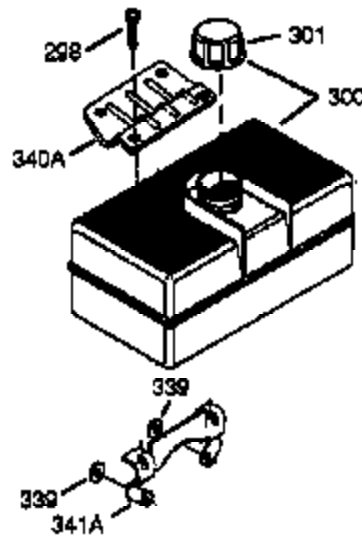

ILLUSTRATION SHOWS TYPICAL PARTS ONLY. ORDER BY PART NUMBER. PARTS NOT LISTED ARE SUPPLIED BY OEM.

VIEW 3 OF 4

Ref #	Part Number	Qty	Description
16	33454	1	Governor Lever
17	29916	1	Governor Lever Clamp
18	650548	1	Screw, 8-32 x 5/16"
28	30322	1	Lock Nut, 8-32
30	35372A	1	Crankshaft
35	29826	1	Screw, 10-32 x 3/4"
36	29918	1	Lock Washer
37	29216	1	Lock Nut, 10-32
38	29642	1	Retaining Ring
69	35262	1	* Cylinder Cover Gasket
70	35376	1	Cylinder Cover (Incl. 71, 75 & 80)
75	35319	1	Oil Seal
86	650833	7	Screw, 1/4-20 x 1-3/16"
87	650832	1	Screw, 1/4-20 x 1-11/16"
89	32589	1	Flywheel Key
92	650880	1	Lock Washer
129	650727	2	Screw, 5/16-18 x 1-3/4"
131A	650713	2	Screw, 5/16-18 x 5/8"
173A	32446	1	Breather Tube Grommet
225	35043	1	Carburetor Tube
264A	650802	1	Screw, 1/4-20 x 5/8"
277	650729	2	Screw, 5/16-18 x 3-3/16"
285	35985	1	Starter Cup
290	30705	1	Fuel Line
292	26460	2	Fuel Line Clamp
298	650665	2	Screw, 1/4-15 x 3/4"
300	34156A	1	Fuel Tank (Incl. 292 & 301)
301	35355	1	Fuel Cap
370D	35344	1	Control Decal
390	590671	1	Rewind Starter
420	730225	1	SAE 30 4-Cycle Engine Oil (Quart)