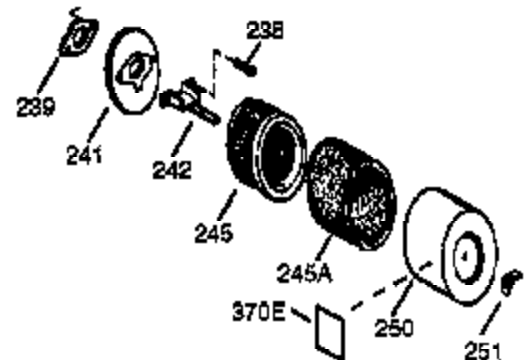

ILLUSTRATION SHOWS TYPICAL PARTS ONLY. ORDER BY PART NUMBER. PARTS NOT LISTED ARE SUPPLIED BY OEM.

VIEW 2 OF 4

Ref #	Part Number	Qty	Description
1	35385	1	Cylinder (Incl. 2 & 20)
2	27652	2	Dowel Pin
72	27642	2	Oil Drain Plug
129	650727	2	Screw, 5/16-18 x 1-3/4"
131A	650713	2	Screw, 5/16-18 x 5/8"
169	27896A	2	* Valve Cover Gasket
170	28423	1	Breather Body
171	28424	1	Breather Element
172	28425	1	Valve Cover
173A	32446	1	Breather Tube Grommet
174	650128	2	Screw, 10-24 x 1/2"
178	29752	2	Nut & Lock Washer, 1/4-28
207	33878	1	Throttle Link
225	35043	1	Carburetor Tube
227	35044	1	Air Cleaner Elbow (Incl.228,229,232,2 39A,242)
228	650851	1	Stud, 1/4-20 x 8.1"
229	650825	1	Nut & Lock Washer, 1/4-20
232	xxxxx	2	Pop Rivet (1/8") (Purchase Locally)
234	650852	1	Nut, 1/4-20
235	30675	1	Breather Tube Fitting
238	650163	2	Screw, 10-32 x 7/8"
239A	34698A	1	Air Cleaner Gasket
239	27272A	1	Air Cleaner Gasket
241A	35045	1	Air Cleaner Collar
242	34699	1	Air Cleaner Base
245	34700	1	Air Cleaner Filter
245A	34703	1	Air Cleaner Filter
250	35602	1	Air Cleaner Cover
251	650513	1	Wing Nut, 1/4-20
275	34185A	1	Muffler
276	31588	1	Locking Plate
277	650729	2	Screw, 5/16-18 x 3-3/16"
290	30705	1	Fuel Line
292	26460	2	Fuel Line Clamp
370D	35344	1	Control Decal
370C	35274	1	Instruction Decal
380	632325	1	Carburetor (Incl. 184)
420	730225	1	SAE 30 4-Cycle Engine Oil (Quart)