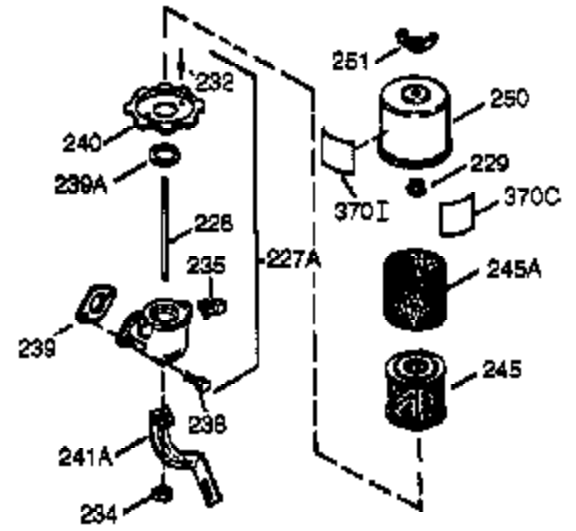

ILLUSTRATION SHOWS TYPICAL PARTS ONLY. ORDER BY PART NUMBER. PARTS NOT LISTED ARE SUPPLIED BY OEM.

VIEW 2 OF 4

Ref #	Part Number	Qty	Description
1	35385	1	Cylinder (Incl. 2 & 20)
2	27652	2	Dowel Pin
72	27642	2	Oil Drain Plug
129	650727	2	Screw, 5/16-18 x 1-3/4"
131A	650713	2	Screw, 5/16-18 x 5/8"
169	27896A	2	* Valve Cover Gasket
170	28423	1	Breather Body
171	28424	1	Breather Element
172	28425	1	Valve Cover
173A	32446	1	Breather Tube Grommet
174	650128	2	Screw, 10-24 x 1/2"
178	29752	2	Nut & Lock Washer, 1/4-28
207	33878	1	Throttle Link
225	35043	1	Carburetor Tube
227	35044	1	Air Cleaner Elbow (Incl.228,229,232,2 39A,242)
228	650851	1	Stud, 1/4-20 x 8.1"
229	650825	1	Nut & Lock Washer, 1/4-20
232	xxxxx	2	Pop Rivet (1/8") (Purchase Locally)
234	650852	1	Nut, 1/4-20
235	30675	1	Breather Tube Fitting
238	650163	2	Screw, 10-32 x 7/8"
239A	34698A	1	Air Cleaner Gasket
239	27272A	1	Air Cleaner Gasket
241A	35045	1	Air Cleaner Collar
242	34699	1	Air Cleaner Base
245	34700	1	Air Cleaner Filter
245A	34703	1	Air Cleaner Filter
250	35602	1	Air Cleaner Cover
251	650513	1	Wing Nut, 1/4-20
275	34185A	1	Muffler
276	31588	1	Locking Plate
277	650729	2	Screw, 5/16-18 x 3-3/16"
290	30705	1	Fuel Line
292	26460	2	Fuel Line Clamp
370D	35344	1	Control Decal
370C	35274	1	Instruction Decal
380	632325	1	Carburetor (Incl. 184)
420	730225	1	SAE 30 4-Cycle Engine Oil (Quart)