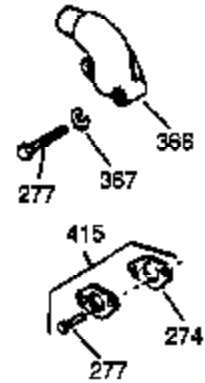

ILLUSTRATION SHOWS TYPICAL PARTS ONLY. ORDER BY PART NUMBER. PARTS NOT LISTED ARE SUPPLIED BY OEM.

VIEW 3 OF 4

Ref #	Part Number	Qty	Description
16	33454	1	Governor Lever
17	29916	1	Governor Lever Clamp
18	650548	1	Screw, 8-32 x 5/16"
28	30322	1	Lock Nut, 8-32
30	35372A	1	Crankshaft
35	29826	1	Screw, 10-32 x 3/4"
36	29918	1	Lock Washer
37	29216	1	Lock Nut, 10-32
38	29642	1	Retaining Ring
69	35262	1	* Cylinder Cover Gasket
70	35376	1	Cylinder Cover (Incl. 71, 75 & 80)
75	35319	1	Oil Seal
86	650833	7	Screw, 1/4-20 x 1-3/16"
87	650832	1	Screw, 1/4-20 x 1-11/16"
89	32589	1	Flywheel Key
92	650880	1	Lock Washer
129	650727	2	Screw, 5/16-18 x 1-3/4"
131A	650713	2	Screw, 5/16-18 x 5/8"
173A	32446	1	Breather Tube Grommet
225	35043	1	Carburetor Tube
264A	650802	1	Screw, 1/4-20 x 5/8"
277	650729	2	Screw, 5/16-18 x 3-3/16"
285	35985	1	Starter Cup
290	30705	1	Fuel Line
292	26460	2	Fuel Line Clamp
298	650665	2	Screw, 1/4-15 x 3/4"
300	34156A	1	Fuel Tank (Incl. 292 & 301)
301	35355	1	Fuel Cap
370D	35344	1	Control Decal
390	590671	1	Rewind Starter
420	730225	1	SAE 30 4-Cycle Engine Oil (Quart)