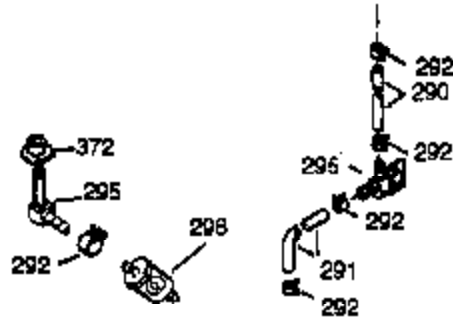

ILLUSTRATION SHOWS TYPICAL PARTS ONLY. ORDER BY PART NUMBER. PARTS NOT LISTED ARE SUPPLIED BY OEM.

VIEW 3 OF 4

Ref #	Part Number	Qty	Description
16	33454	1	Governor Lever
17	29916	1	Governor Lever Clamp
18	650548	1	Screw, 8-32 x 5/16"
28	30322	1	Lock Nut, 8-32
30	35372A	1	Crankshaft
35	29826	1	Screw, 10-32 x 3/4"
36	29918	1	Lock Washer
37	29216	1	Lock Nut, 10-32
38	29642	1	Retaining Ring
69	35262	1	* Cylinder Cover Gasket
70	35376	1	Cylinder Cover (Incl. 71, 75 & 80)
75	35319	1	Oil Seal
86	650833	7	Screw, 1/4-20 x 1-3/16"
87	650832	1	Screw, 1/4-20 x 1-11/16"
89	32589	1	Flywheel Key
92	650880	1	Lock Washer
129	650727	2	Screw, 5/16-18 x 1-3/4"
131A	650713	2	Screw, 5/16-18 x 5/8"
173A	32446	1	Breather Tube Grommet
225	35043	1	Carburetor Tube
264A	650802	1	Screw, 1/4-20 x 5/8"
277	650729	2	Screw, 5/16-18 x 3-3/16"
285	35985	1	Starter Cup
290	30705	1	Fuel Line
292	26460	2	Fuel Line Clamp
298	650665	2	Screw, 1/4-15 x 3/4"
300	34156A	1	Fuel Tank (Incl. 292 & 301)
301	35355	1	Fuel Cap
370D	35344	1	Control Decal
390	590671	1	Rewind Starter
420	730225	1	SAE 30 4-Cycle Engine Oil (Quart)