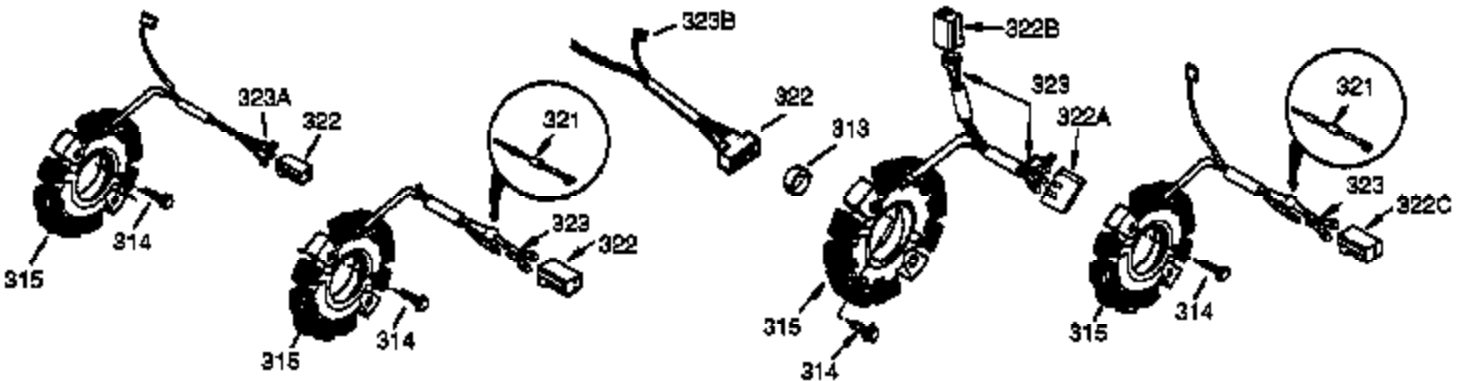

OPTIONAL DEBRIS SCREEN KIT