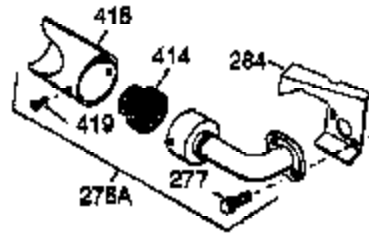

ILLUSTRATION SHOWS TYPICAL PARTS ONLY. ORDER BY PART NUMBER. PARTS NOT LISTED ARE SUPPLIED BY OEM.

VIEW 3 OF 4

Ref #	Part Number	Qty	Description
16	33454	1	Governor Lever
17	29916	1	Governor Lever Clamp
18	650548	1	Screw, 8-32 x 5/16"
28	30322	1	Lock Nut, 8-32
30	35372A	1	Crankshaft
35	29826	1	Screw, 10-32 x 3/4"
36	29918	1	Lock Washer
37	29216	1	Lock Nut, 10-32
38	29642	1	Retaining Ring
69	35262	1	* Cylinder Cover Gasket
70	35376	1	Cylinder Cover (Incl. 71, 75 & 80)
75	35319	1	Oil Seal
86	650833	7	Screw, 1/4-20 x 1-3/16"
87	650832	1	Screw, 1/4-20 x 1-11/16"
89	32589	1	Flywheel Key
92	650880	1	Lock Washer
129	650727	2	Screw, 5/16-18 x 1-3/4"
131A	650713	2	Screw, 5/16-18 x 5/8"
173A	32446	1	Breather Tube Grommet
225	35043	1	Carburetor Tube
264A	650802	1	Screw, 1/4-20 x 5/8"
277	650729	2	Screw, 5/16-18 x 3-3/16"
285	35985	1	Starter Cup
290	30705	1	Fuel Line
292	26460	2	Fuel Line Clamp
298	650665	2	Screw, 1/4-15 x 3/4"
300	34156A	1	Fuel Tank (Incl. 292 & 301)
301	35355	1	Fuel Cap
370D	35344	1	Control Decal
390	590671	1	Rewind Starter
420	730225	1	SAE 30 4-Cycle Engine Oil (Quart)