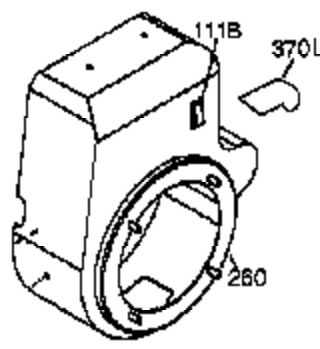

Ref #	Part Number	Qty	Description
72	27642	2	Oil Drain Plug
84	29193	1	Retaining Ring
92	650880	1	Lock Washer
227	35044	1	Air Cleaner Elbow (Incl. 228,229,232, 239&242)
228	650851	1	Stud, 1/4-20 x 8.1
232	0	1	Pop Rivet (1/8" Dia.)(Purchase Locally)
235	30675	1	Air Cleaner Elbow Fitting
238	650163	2	Screw, 10-32 x 7/8"
239	27272A	1	* Air Cleaner Gasket
239A	34698A	1	* Air Cleaner Gasket
241A	35045	1	Air Cleaner Collar
245	34700A	1	Air Cleaner Filter
245A	34703	1	Air Cleaner Filter
250	34702	1	Air Cleaner Cover
251	650886	1	Wing Nut, 1/4-20
260	34833B	1	Blower Housing
285	35985B	1	Starter Cup
290	29774	1	Fuel Line
290	30962	1	Fuel Line
292	26460	4	Fuel Line Clamp
292	26460	2	Fuel Line Clamp
293	35807	1	Pulse Pump
294	35791	1	Pulse Pump Repair Kit
303	32958	1	Fuel Fitting
370E	37089	1	Air Cleaner Decal
380	640153	1	Carburetor (Incl. 184)
390	590746	1	Rewind Starter
900	0	1	Rep. Engine 756335, Order From 71-999
900	0	1	Rep. Short Block 756313, Order From 71-999