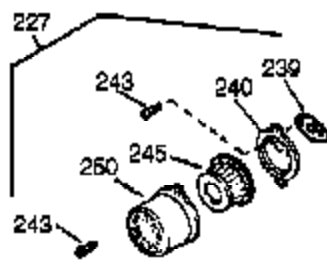

Ref #	Part Number	Qty	Description
72	27642	2	Oil Drain Plug
84	29193	1	Retaining Ring
92	650880	1	Lock Washer
227	35044	1	Air Cleaner Elbow (Incl. 228,229,232, 239&242)
228	650851	1	Stud, 1/4-20 x 8.1
232	0	1	Pop Rivet (1/8" Dia.)(Purchase Locally)
235	30675	1	Air Cleaner Elbow Fitting
238	650163	2	Screw, 10-32 x 7/8"
239	27272A	1	* Air Cleaner Gasket
239A	34698A	1	* Air Cleaner Gasket
241A	35045	1	Air Cleaner Collar
245	34700A	1	Air Cleaner Filter
245A	34703	1	Air Cleaner Filter
250	34702	1	Air Cleaner Cover
251	650886	1	Wing Nut, 1/4-20
260	34833B	1	Blower Housing
285	35985B	1	Starter Cup
290	29774	1	Fuel Line
290	30962	1	Fuel Line
292	26460	4	Fuel Line Clamp
292	26460	2	Fuel Line Clamp
293	35807	1	Pulse Pump
294	35791	1	Pulse Pump Repair Kit
303	32958	1	Fuel Fitting
370E	37089	1	Air Cleaner Decal
380	640153	1	Carburetor (Incl. 184)
390	590746	1	Rewind Starter
900	0	1	Rep. Engine 756335, Order From 71-999
900	0	1	Rep. Short Block 756313, Order From 71-999