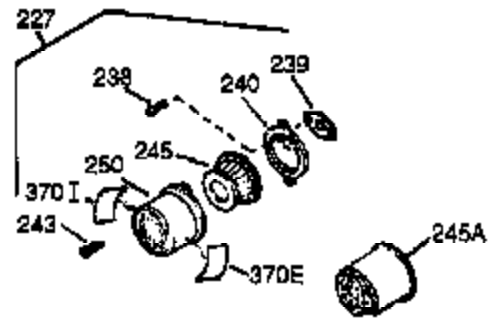

ILLUSTRATION SHOWS TYPICAL PARTS ONLY. ORDER BY PART NUMBER. PARTS NOT LISTED ARE SUPPLIED BY OEM.

VIEW 2 OF 4

Ref #	Part Number	Qty	Description
1	35385	1	Cylinder (Incl. 2 & 20)
2	27652	2	Dowel Pin
72	27642	2	Oil Drain Plug
129	650727	2	Screw, 5/16-18 x 1-3/4"
131A	650713	2	Screw, 5/16-18 x 5/8"
169	27896A	2	* Breather Gasket
170	28423	1	Breather Body
171	28424	1	Breather Element
172	28425	1	Valve Cover
173A	32446	1	Breather Tube Grommet
174	650128	2	Screw, 10-24 x 1/2"
178	29752	2	Nut & Lock Washer, 1/4-28
207	33878	1	Throttle Link
227	35044	1	Air Cleaner Elbow (Incl. 228,229,232, 239&242)
228	650851	1	Stud, 1/4-20 x 8.1"
229	650825	1	Nut & Lock Washer
232	XXXXX	2	Pop Rivet (1/8")(Can be purchased locally)
234	650852	1	Nut, 1/4-20
235	30675	1	Air Cleaner Elbow Fitting
238	650163	2	Screw, 10-32 x 7/8"
239	27272A	1	* Air Cleaner Gasket
239A	34698A	1	* Air Cleaner Gasket
241	35045	1	Air Cleaner Collar
242	34699	1	Air Cleaner Bracket
245A	34703	1	Air Cleaner Filter
245	34700	1	Air Cleaner Filter
250	34702	1	Air Cleaner Cover
251	650513	1	Wing Nut, 1/4-20
290	30962	1	Fuel Line
291	29774	2	Fuel Line
292	26460	4	Fuel Line Clamp
293	35807	1	Pulse Pump
303	32958	1	Fuel Fitting
308	35540	1	Fill Tube Clip
380	632176A	1	Carburetor (Incl. 184)