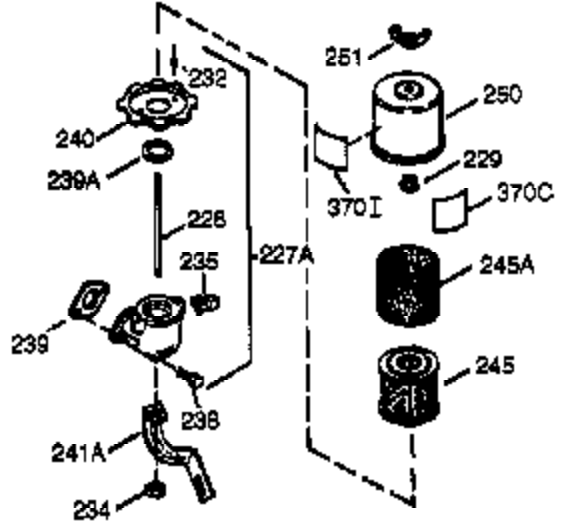

ILLUSTRATION SHOWS TYPICAL PARTS ONLY. ORDER BY PART NUMBER. PARTS NOT LISTED ARE SUPPLIED BY OEM.

VIEW 2 OF 4

Ref #	Part Number	Qty	Description
1	35385	1	Cylinder (Incl. 2 & 20)
2	27652	2	Dowel Pin
72	27642	2	Oil Drain Plug
129	650727	2	Screw, 5/16-18 x 1-3/4"
131A	650713	2	Screw, 5/16-18 x 5/8"
169	27896A	2	* Breather Gasket
170	28423	1	Breather Body
171	28424	1	Breather Element
172	28425	1	Valve Cover
173A	32446	1	Breather Tube Grommet
174	650128	2	Screw, 10-24 x 1/2"
178	29752	2	Nut & Lock Washer, 1/4-28
207	33878	1	Throttle Link
227	35044	1	Air Cleaner Elbow (Incl. 228,229,232, 239&242)
228	650851	1	Stud, 1/4-20 x 8.1"
229	650825	1	Nut & Lock Washer
232	XXXXX	2	Pop Rivet (1/8")(Can be purchased locally)
234	650852	1	Nut, 1/4-20
235	30675	1	Air Cleaner Elbow Fitting
238	650163	2	Screw, 10-32 x 7/8"
239	27272A	1	* Air Cleaner Gasket
239A	34698A	1	* Air Cleaner Gasket
241	35045	1	Air Cleaner Collar
242	34699	1	Air Cleaner Bracket
245A	34703	1	Air Cleaner Filter
245	34700	1	Air Cleaner Filter
250	34702	1	Air Cleaner Cover
251	650513	1	Wing Nut, 1/4-20
290	30962	1	Fuel Line
291	29774	2	Fuel Line
292	26460	4	Fuel Line Clamp
293	35807	1	Pulse Pump
303	32958	1	Fuel Fitting
308	35540	1	Fill Tube Clip
380	632176A	1	Carburetor (Incl. 184)