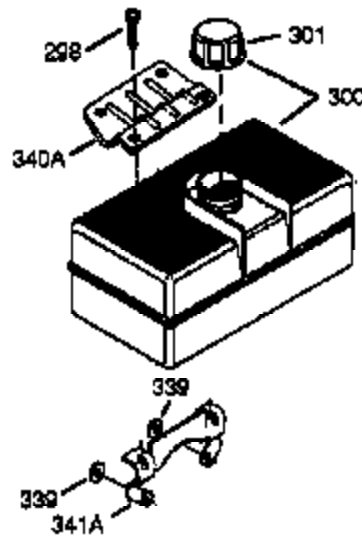

ILLUSTRATION SHOWS TYPICAL PARTS ONLY. ORDER BY PART NUMBER. PARTS NOT LISTED ARE SUPPLIED BY OEM.

VIEW 3 OF 4

Ref #	Part Number	Qty	Description
16	33454	1	Governor Lever
17	29916	1	Governor Lever Clamp
18	650548	1	Screw, 8-32 x 5/16"
28	30322	1	Lock Nut, 8-32
30	35372A	1	Crankshaft
35	29826	1	Screw, 10-32 x 3/4"
36	29918	1	Lock Washer
37	29216	1	Lock Nut, 10-32
38	29642	1	Retaining Ring
69	35262A	1	* Cylinder Cover Gasket
70	35376	1	Cylinder Cover (Incl. 71, 75 & 80)
75	35319	1	Oil Seal
86	650833	7	Screw, 1/4-20 x 1-3/16"
87	650832	1	Screw, 1/4-20 x 1-11/16"
89	32589	1	Flywheel Key
92	650880	1	Lock Washer
129	650727	2	Screw, 5/16-18 x 1-3/4"
131A	650713	2	Screw, 5/16-18 x 5/8"
173A	32446	1	Breather Tube Grommet
264A	650802	1	Screw, 1/4-20 x 5/8"
285	35985B	1	Starter Cup
290	30962	1	Fuel Line
291	29774	2	Fuel Line
292	26460	4	Fuel Line Clamp
298	650665	2	Screw, 1/4-15 x 3/4"
300	34156A	1	Fuel Tank (Incl. 292 & 301)
301	35355	1	Fuel Cap
308	35540	1	Fill Tube Clip
390	590671	1	Rewind Starter (NOTE: This engine could have been built with 590704 starter. Refer to the design of the air intake louvers for part identification. Individual starter parts do not interchange.)