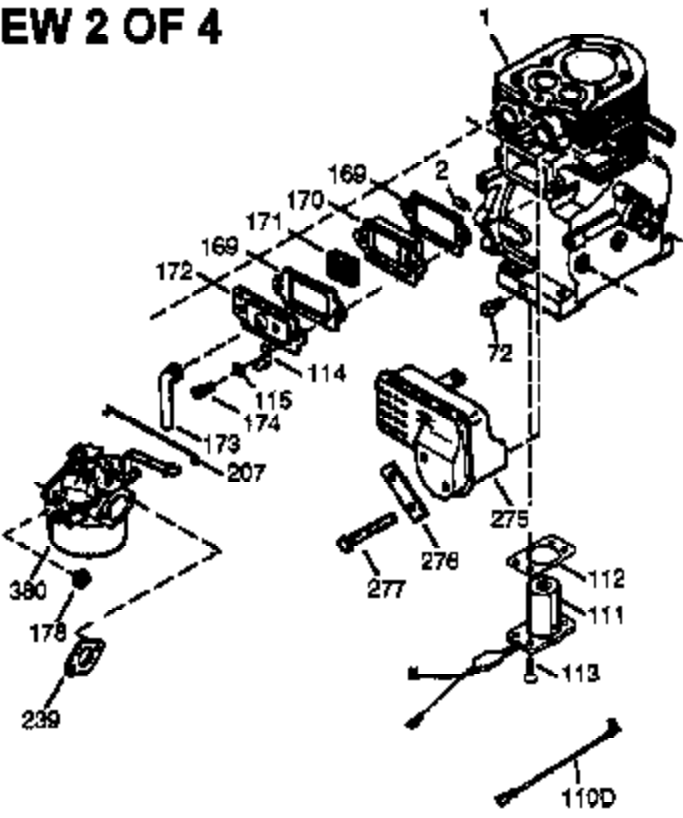

ILLUSTRATION SHOWS TYPICAL PARTS ONLY. ORDER BY PART NUMBER. PARTS NOT LISTED ARE SUPPLIED BY OEM.

VIEW 2 OF 4

Ref #	Part Number	Qty	Description
1	35385	1	Cylinder (Incl. 2 & 20)
2	27652	2	Dowel Pin
72	27642	2	Oil Drain Plug
129	650727	2	Screw, 5/16-18 x 1-3/4"
131A	650713	2	Screw, 5/16-18 x 5/8"
169	27896A	2	* Breather Gasket
170	28423	1	Breather Body
171	28424	1	Breather Element
172	28425	1	Valve Cover
173A	32446	1	Breather Tube Grommet
174	650128	2	Screw, 10-24 x 1/2"
178	29752	2	Nut & Lock Washer, 1/4-28
207	33878	1	Throttle Link
227	35044	1	Air Cleaner Elbow (Incl. 228,229,232, 239&242)
228	650851	1	Stud, 1/4-20 x 8.1"
229	650825	1	Nut & Lock Washer
232	XXXXX	2	Pop Rivet (1/8")(Can be purchased locally)
234	650852	1	Nut, 1/4-20
235	30675	1	Air Cleaner Elbow Fitting
238	650163	2	Screw, 10-32 x 7/8"
239	27272A	1	* Air Cleaner Gasket
239A	34698A	1	* Air Cleaner Gasket
241	35045	1	Air Cleaner Collar
242	34699	1	Air Cleaner Bracket
245A	34703	1	Air Cleaner Filter
245	34700	1	Air Cleaner Filter
250	34702	1	Air Cleaner Cover
251	650513	1	Wing Nut, 1/4-20
290	30962	1	Fuel Line
291	29774	2	Fuel Line
292	26460	4	Fuel Line Clamp
293	35807	1	Pulse Pump
303	32958	1	Fuel Fitting
308	35540	1	Fill Tube Clip
380	632176A	1	Carburetor (Incl. 184)