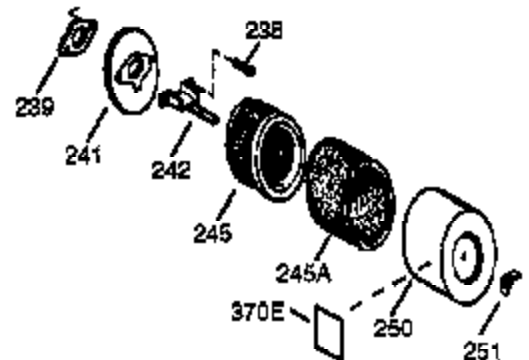

ILLUSTRATION SHOWS TYPICAL PARTS ONLY. ORDER BY PART NUMBER. PARTS NOT LISTED ARE SUPPLIED BY OEM.

VIEW 2 OF 4

Ref #	Part Number	Qty	Description
1	35385	1	Cylinder (Incl. 2 & 20)
2	27652	2	Dowel Pin
72	27642	2	Oil Drain Plug
129	650727	2	Screw, 5/16-18 x 1-3/4"
131A	650713	2	Screw, 5/16-18 x 5/8"
169	27896A	2	* Breather Gasket
170	28423	1	Breather Body
171	28424	1	Breather Element
172	28425	1	Valve Cover
173A	32446	1	Breather Tube Grommet
174	650128	2	Screw, 10-24 x 1/2"
178	29752	2	Nut & Lock Washer, 1/4-28
207	33878	1	Throttle Link
227	35044	1	Air Cleaner Elbow (Incl. 228,229,232, 239&242)
228	650851	1	Stud, 1/4-20 x 8.1"
229	650825	1	Nut & Lock Washer
232	XXXXX	2	Pop Rivet (1/8")(Can be purchased locally)
234	650852	1	Nut, 1/4-20
235	30675	1	Air Cleaner Elbow Fitting
238	650163	2	Screw, 10-32 x 7/8"
239	27272A	1	* Air Cleaner Gasket
239A	34698A	1	* Air Cleaner Gasket
241	35045	1	Air Cleaner Collar
242	34699	1	Air Cleaner Bracket
245A	34703	1	Air Cleaner Filter
245	34700	1	Air Cleaner Filter
250	34702	1	Air Cleaner Cover
251	650513	1	Wing Nut, 1/4-20
290	30962	1	Fuel Line
291	29774	2	Fuel Line
292	26460	4	Fuel Line Clamp
293	35807	1	Pulse Pump
303	32958	1	Fuel Fitting
308	35540	1	Fill Tube Clip
380	632176A	1	Carburetor (Incl. 184)