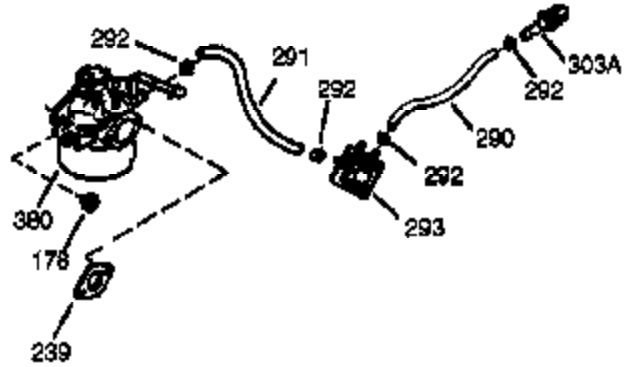

ILLUSTRATION SHOWS TYPICAL PARTS ONLY. ORDER BY PART NUMBER. PARTS NOT LISTED ARE SUPPLIED BY OEM.

VIEW 2 OF 4

Ref #	Part Number	Qty	Description
1	35385	1	Cylinder (Incl. 2 & 20)
2	27652	2	Dowel Pin
72	27642	2	Oil Drain Plug
129	650727	2	Screw, 5/16-18 x 1-3/4"
131A	650713	2	Screw, 5/16-18 x 5/8"
169	27896A	2	* Breather Gasket
170	28423	1	Breather Body
171	28424	1	Breather Element
172	28425	1	Valve Cover
173A	32446	1	Breather Tube Grommet
174	650128	2	Screw, 10-24 x 1/2"
178	29752	2	Nut & Lock Washer, 1/4-28
207	33878	1	Throttle Link
227	35044	1	Air Cleaner Elbow (Incl. 228,229,232, 239&242)
228	650851	1	Stud, 1/4-20 x 8.1"
229	650825	1	Nut & Lock Washer
232	XXXXX	2	Pop Rivet (1/8")(Can be purchased locally)
234	650852	1	Nut, 1/4-20
235	30675	1	Air Cleaner Elbow Fitting
238	650163	2	Screw, 10-32 x 7/8"
239	27272A	1	* Air Cleaner Gasket
239A	34698A	1	* Air Cleaner Gasket
241	35045	1	Air Cleaner Collar
242	34699	1	Air Cleaner Bracket
245A	34703	1	Air Cleaner Filter
245	34700	1	Air Cleaner Filter
250	34702	1	Air Cleaner Cover
251	650513	1	Wing Nut, 1/4-20
290	30962	1	Fuel Line
291	29774	2	Fuel Line
292	26460	4	Fuel Line Clamp
293	35807	1	Pulse Pump
303	32958	1	Fuel Fitting
308	35540	1	Fill Tube Clip
380	632176A	1	Carburetor (Incl. 184)