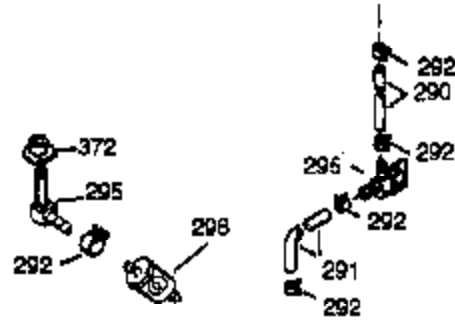

ILLUSTRATION SHOWS TYPICAL PARTS ONLY. ORDER BY PART NUMBER. PARTS NOT LISTED ARE SUPPLIED BY OEM.

VIEW 3 OF 4

Ref #	Part Number	Qty	Description
16	33454	1	Governor Lever
17	29916	1	Governor Lever Clamp
18	651028	1	Screw, Torx T-15, 8-32 x 3/8"
23	33627	1	Ball Bearing
28	30322	1	Lock Nut, 8-32
30	35469A	1	Crankshaft
32	33628	1	Washer
35	29826	1	Screw, 10-32 x 3/4"
36	29918	1	Lock Washer
37	29216	1	Lock Nut, 10-32
38	29642	1	Retaining Ring
69	35262A	1	* Cylinder Cover Gasket
70	33626B	1	Cylinder Cover (Incl. 75 & 80)
74	31855	2	Bearing Retainer
75	33625	1	Oil Seal
86	650833	7	Screw, 1/4-20 x 1-3/16"
87	650832	1	Screw, 1/4-20 x 1-11/16"
89	32589	1	Flywheel Key
92	650880	1	Lock Washer
130B	651055	2	Screw, 5/16-18 x 5/8"
173A	32446	1	Breather Tube Grommet
175	650778	2	Lock Washer
176	650580	2	Lock Nut, 10-24
225	35043	1	Carburetor Tube
264A	650802	1	Screw, 1/4-20 x 5/8"
277	650729	2	Screw, 5/16-18 x 3-3/16"
285	35985B	1	Starter Cup
290	30705	1	Fuel Line
292	26460	2	Fuel Line Clamp
298	650665	2	Screw, 1/4-15 x 3/4"
300	34156A	1	Fuel Tank (Incl. 292 & 301)
301	36246	1	Fuel Cap
308	35540	1	Fill Tube Clip
390	590704	1	Rewind Starter (Note: This engine could have been built with 590749 starter.)
416	34479A	1	Spark Arrestor Kit (Optional)
420	730225	1	SAE 30 4-Cycle Engine Oil (Quart)