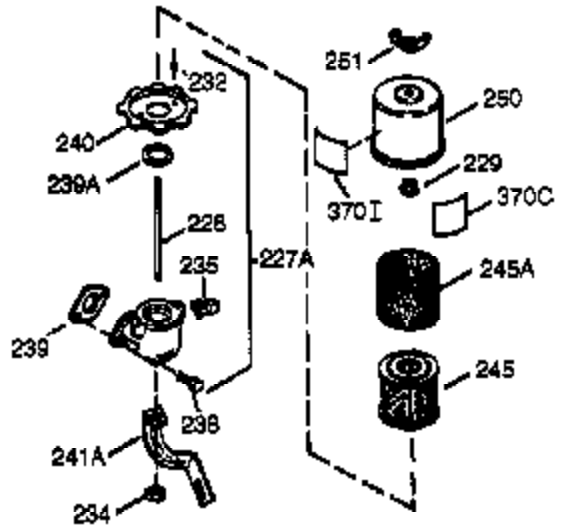

ILLUSTRATION SHOWS TYPICAL PARTS ONLY. ORDER BY PART NUMBER. PARTS NOT LISTED ARE SUPPLIED BY OEM.

VIEW 2 OF 4

Ref #	Part Number	Qty	Description
1	35385	1	Cylinder (Incl. 2 & 20)
2	27652	2	Dowel Pin
72	27642	2	Oil Drain Plug
169	27896A	2	* Valve Cover Gasket
170	28423	1	Breather Body
171	28424	1	Breather Element
172	28425	1	Valve Cover
173A	32446	1	Breather Tube Grommet
174	650128	2	Screw, 10-24 x 1/2"
178	29752	2	Nut & Lock Washer, 1/4-28
207	33878	1	Throttle Link
225	35043	1	Carburetor Tube
227	35044	1	Air Cleaner Base(Incl. 228,229,232,23 9A&242)
228	650851	1	Stud, 1/4-20 x 8.1"
232	0	2	Pop Rivet (1/8")(Can be purchased locally)
234	650852	1	Nut, 1/4-20
235	30675	1	Air Cleaner Elbow Fitting
238	650163	2	Screw, 10-32 x 7/8"
239A	34698A	1	Air Cleaner Gasket
239	27272A	1	* Air Cleaner Gasket
241A	35045	1	Air Cleaner Collar
242	34699	1	Air Cleaner Base
245	34700A	1	Air Cleaner Filter
245A	34703	1	Air Cleaner Filter
250	34702	1	Air Cleaner Cover
251	650886	1	Wing Nut, 1/4-20
275	34185B	1	Muffler
276	31588	1	Locking Plate
277	650729	2	Screw, 5/16-18 x 3-3/16"
290	30705	1	Fuel Line
292	26460	2	Fuel Line Clamp
308	35540	1	Fill Tube Clip
370E	37089	1	Air Cleaner Decal
380	632325	1	Carburetor (Incl. 184)
420	730225	1	SAE 30 4-Cycle Engine Oil (Quart)