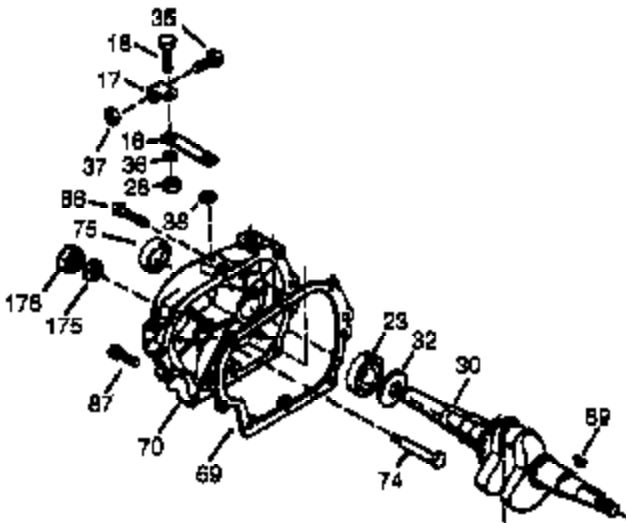

ILLUSTRATION SHOWS TYPICAL PARTS ONLY. ORDER BY PART NUMBER. PARTS NOT LISTED ARE SUPPLIED BY OEM.

VIEW 3 OF 4

Ref #	Part Number	Qty	Description
16	33454	1	Governor Lever
17	29916	1	Governor Lever Clamp
18	651028	1	Screw, Torx T-15, 8-32 x 3/8"
23	33627	1	Ball Bearing
28	30322	1	Lock Nut, 8-32
30	35469A	1	Crankshaft
32	33628	1	Washer
35	29826	1	Screw, 10-32 x 3/4"
36	29918	1	Lock Washer
37	29216	1	Lock Nut, 10-32
38	29642	1	Retaining Ring
69	35262A	1	* Cylinder Cover Gasket
70	33626B	1	Cylinder Cover (Incl. 75 & 80)
74	31855	2	Bearing Retainer
75	33625	1	Oil Seal
86	650833	7	Screw, 1/4-20 x 1-3/16"
87	650832	1	Screw, 1/4-20 x 1-11/16"
89	32589	1	Flywheel Key
92	650880	1	Lock Washer
130B	651055	2	Screw, 5/16-18 x 5/8"
173A	32446	1	Breather Tube Grommet
175	650778	2	Lock Washer
176	650580	2	Lock Nut, 10-24
225	35043	1	Carburetor Tube
264A	650802	1	Screw, 1/4-20 x 5/8"
277	650729	2	Screw, 5/16-18 x 3-3/16"
285	35985B	1	Starter Cup
290	30705	1	Fuel Line
292	26460	2	Fuel Line Clamp
298	650665	2	Screw, 1/4-15 x 3/4"
300	34156A	1	Fuel Tank (Incl. 292 & 301)
301	36246	1	Fuel Cap
308	35540	1	Fill Tube Clip
390	590704	1	Rewind Starter (Note: This engine could have been built with 590749 starter.)
416	34479A	1	Spark Arrestor Kit (Optional)
420	730225	1	SAE 30 4-Cycle Engine Oil (Quart)