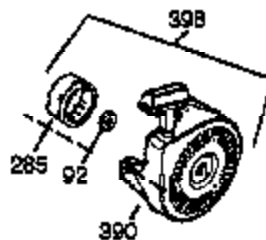

ILLUSTRATION SHOWS TYPICAL PARTS ONLY. ORDER BY PART NUMBER. PARTS NOT LISTED ARE SUPPLIED BY OEM.

VIEW 3 OF 4

Ref #	Part Number	Qty	Description
16	33454	1	Governor Lever
17	29916	1	Governor Lever Clamp
18	651028	1	Screw, Torx T-15, 8-32 x 3/8"
23	33627	1	Ball Bearing
28	30322	1	Lock Nut, 8-32
30	35469A	1	Crankshaft
32	33628	1	Washer
35	29826	1	Screw, 10-32 x 3/4"
36	29918	1	Lock Washer
37	29216	1	Lock Nut, 10-32
38	29642	1	Retaining Ring
69	35262A	1	* Cylinder Cover Gasket
70	33626B	1	Cylinder Cover (Incl. 75 & 80)
74	31855	2	Bearing Retainer
75	33625	1	Oil Seal
86	650833	7	Screw, 1/4-20 x 1-3/16"
87	650832	1	Screw, 1/4-20 x 1-11/16"
89	32589	1	Flywheel Key
92	650880	1	Lock Washer
130B	651055	2	Screw, 5/16-18 x 5/8"
173A	32446	1	Breather Tube Grommet
175	650778	2	Lock Washer
176	650580	2	Lock Nut, 10-24
225	35043	1	Carburetor Tube
264A	650802	1	Screw, 1/4-20 x 5/8"
277	650729	2	Screw, 5/16-18 x 3-3/16"
285	35985B	1	Starter Cup
290	30705	1	Fuel Line
292	26460	2	Fuel Line Clamp
298	650665	2	Screw, 1/4-15 x 3/4"
300	34156A	1	Fuel Tank (Incl. 292 & 301)
301	36246	1	Fuel Cap
308	35540	1	Fill Tube Clip
390	590704	1	Rewind Starter (Note: This engine could have been built with 590749 starter.)
416	34479A	1	Spark Arrestor Kit (Optional)
420	730225	1	SAE 30 4-Cycle Engine Oil (Quart)