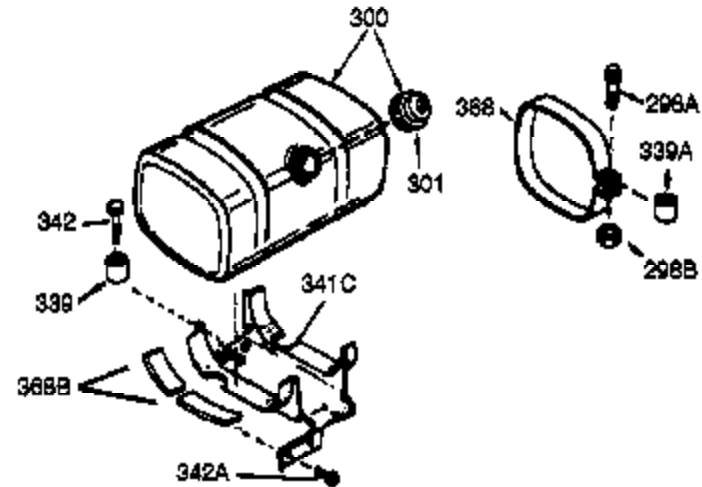

OPTIONAL DEBRIS SCREEN KIT