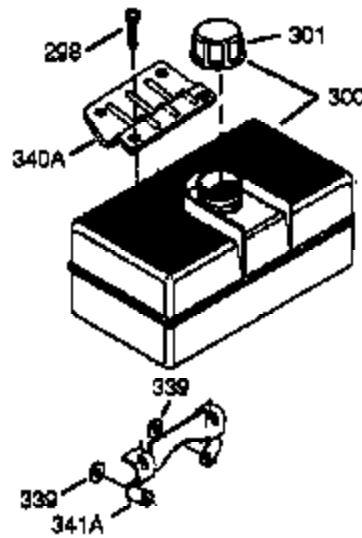

ILLUSTRATION SHOWS TYPICAL PARTS ONLY. ORDER BY PART NUMBER. PARTS NOT LISTED ARE SUPPLIED BY OEM.

VIEW 3 OF 4

Ref #	Part Number	Qty	Description
16	33454	1	Governor Lever
17	29916	1	Governor Lever Clamp
18	651028	1	Screw, Torx T-15, 8-32 x 3/8"
23	33627	1	Ball Bearing
28	30322	1	Lock Nut, 8-32
30	35469A	1	Crankshaft
32	33628	1	Washer
35	29826	1	Screw, 10-32 x 3/4"
36	29918	1	Lock Washer
37	29216	1	Lock Nut, 10-32
38	29642	1	Retaining Ring
69	35262A	1	* Cylinder Cover Gasket
70	33626B	1	Cylinder Cover (Incl. 75 & 80)
74	31855	2	Bearing Retainer
75	33625	1	Oil Seal
86	650833	7	Screw, 1/4-20 x 1-3/16"
87	650832	1	Screw, 1/4-20 x 1-11/16"
89	32589	1	Flywheel Key
92	650880	1	Lock Washer
130B	651055	2	Screw, 5/16-18 x 5/8"
173A	32446	1	Breather Tube Grommet
175	650778	2	Lock Washer
176	650580	2	Lock Nut, 10-24
225	35043	1	Carburetor Tube
264A	650802	1	Screw, 1/4-20 x 5/8"
277	650729	2	Screw, 5/16-18 x 3-3/16"
285	35985B	1	Starter Cup
290	30705	1	Fuel Line
292	26460	2	Fuel Line Clamp
298	650665	2	Screw, 1/4-15 x 3/4"
300	34156A	1	Fuel Tank (Incl. 292 & 301)
301	36246	1	Fuel Cap
308	35540	1	Fill Tube Clip
390	590704	1	Rewind Starter (Note: This engine could have been built with 590749 starter.)
416	34479A	1	Spark Arrestor Kit (Optional)
420	730225	1	SAE 30 4-Cycle Engine Oil (Quart)