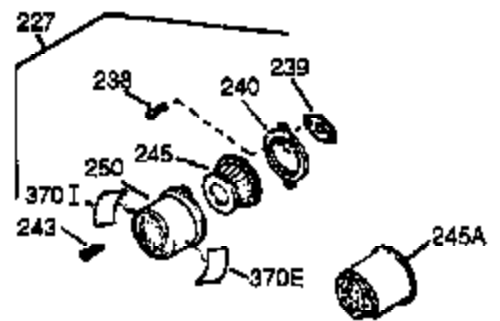

ILLUSTRATION SHOWS TYPICAL PARTS ONLY. ORDER BY PART NUMBER. PARTS NOT LISTED ARE SUPPLIED BY OEM.

VIEW 2 OF 4

Ref #	Part Number	Qty	Description
1	35385	1	Cylinder (Incl. 2 & 20)
2	27652	2	Dowel Pin
72	27642	2	Oil Drain Plug
169	27896A	2	* Valve Cover Gasket
170	28423	1	Breather Body
171	28424	1	Breather Element
172	28425	1	Valve Cover
173A	32446	1	Breather Tube Grommet
174	650128	2	Screw, 10-24 x 1/2"
178	29752	2	Nut & Lock Washer, 1/4-28
207	33878	1	Throttle Link
225	35043	1	Carburetor Tube
227	35044	1	Air Cleaner Base(Incl. 228,229,232,23 9A&242)
228	650851	1	Stud, 1/4-20 x 8.1"
232	0	2	Pop Rivet (1/8")(Can be purchased locally)
234	650852	1	Nut, 1/4-20
235	30675	1	Air Cleaner Elbow Fitting
238	650163	2	Screw, 10-32 x 7/8"
239A	34698A	1	Air Cleaner Gasket
239	27272A	1	* Air Cleaner Gasket
241A	35045	1	Air Cleaner Collar
242	34699	1	Air Cleaner Base
245	34700A	1	Air Cleaner Filter
245A	34703	1	Air Cleaner Filter
250	34702	1	Air Cleaner Cover
251	650886	1	Wing Nut, 1/4-20
275	34185B	1	Muffler
276	31588	1	Locking Plate
277	650729	2	Screw, 5/16-18 x 3-3/16"
290	30705	1	Fuel Line
292	26460	2	Fuel Line Clamp
308	35540	1	Fill Tube Clip
370E	37089	1	Air Cleaner Decal
380	632325	1	Carburetor (Incl. 184)
420	730225	1	SAE 30 4-Cycle Engine Oil (Quart)