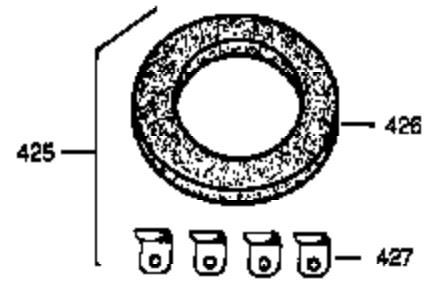

ILLUSTRATION SHOWS TYPICAL PARTS ONLY. ORDER BY PART NUMBER. PARTS NOT LISTED ARE SUPPLIED BY OEM.

**VIEW 3 OF 4**

Ref #	Part Number	Qty	Description
16	33454	1	Governor Lever
17	29916	1	Governor Lever Clamp
18	651028	1	Screw, Torx T-15, 8-32 x 3/8"
23	33627	1	Ball Bearing
28	30322	1	Lock Nut, 8-32
30	35469A	1	Crankshaft
32	33628	1	Washer
35	29826	1	Screw, 10-32 x 3/4"
36	29918	1	Lock Washer
37	29216	1	Lock Nut, 10-32
38	29642	1	Retaining Ring
69	35262A	1	* Cylinder Cover Gasket
70	33626B	1	Cylinder Cover (Incl. 75 & 80)
74	31855	2	Bearing Retainer
75	33625	1	Oil Seal
86	650833	7	Screw, 1/4-20 x 1-3/16"
87	650832	1	Screw, 1/4-20 x 1-11/16"
89	32589	1	Flywheel Key
92	650880	1	Lock Washer
130B	651055	2	Screw, 5/16-18 x 5/8"
173A	32446	1	Breather Tube Grommet
175	650778	2	Lock Washer
176	650580	2	Lock Nut, 10-24
225	35043	1	Carburetor Tube
264A	650802	1	Screw, 1/4-20 x 5/8"
277	650729	2	Screw, 5/16-18 x 3-3/16"
285	35985B	1	Starter Cup
290	30705	1	Fuel Line
292	26460	2	Fuel Line Clamp
298	650665	2	Screw, 1/4-15 x 3/4"
300	34156A	1	Fuel Tank (Incl. 292 & 301)
301	36246	1	Fuel Cap
308	35540	1	Fill Tube Clip
390	590704	1	Rewind Starter (Note: This engine could have been built with 590749 starter.)
416	34479A	1	Spark Arrestor Kit (Optional)
420	730225	1	SAE 30 4-Cycle Engine Oil (Quart)

ILLUSTRATION SHOWS TYPICAL PARTS ONLY. ORDER BY PART NUMBER. PARTS NOT LISTED ARE SUPPLIED BY OEM.

VIEW 4 OF 4

STD. POINT

OPTIONAL DEBRIS SCREEN KIT

OPTIONAL STARTER MUFF KIT

OPTIONAL SPARK ARRESTOR KIT

OPTIONAL QUIET MUFFLER