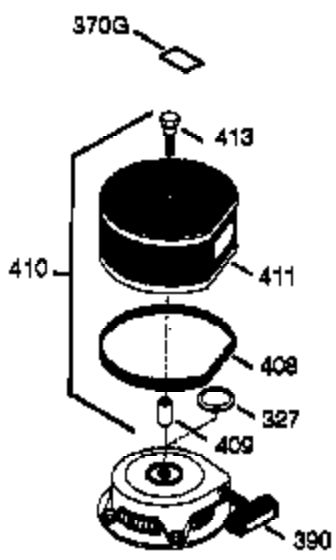

OPTIONAL DEBRIS SCREEN KIT