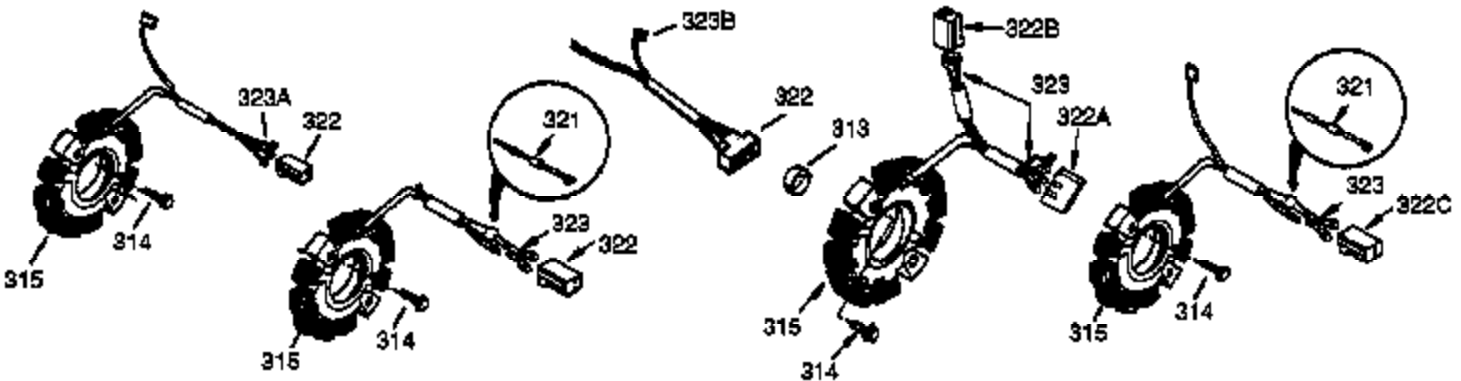

OPTIONAL DEBRIS SCREEN KIT