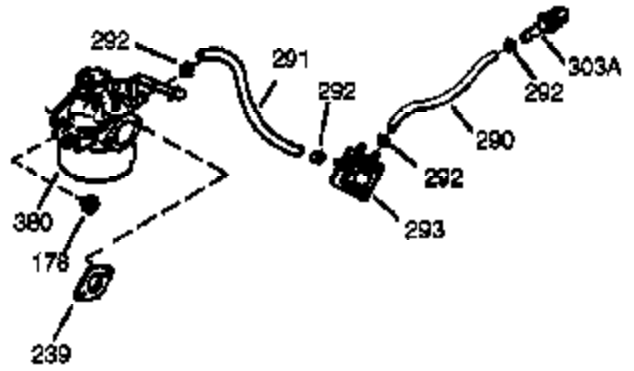

ILLUSTRATION SHOWS TYPICAL PARTS ONLY. ORDER BY PART NUMBER. PARTS NOT LISTED ARE SUPPLIED BY OEM.

VIEW 2 OF 4

Ref #	Part Number	Qty	Description
1	35385	1	Cylinder (Incl. 2 & 20)
2	27652	2	Dowel Pin
72	27642	2	Oil Drain Plug
169	27896A	2	* Valve Cover Gasket
170	28423	1	Breather Body
171	28424	1	Breather Element
172	28425	1	Valve Cover
173A	32446	1	Breather Tube Grommet
174	650128	2	Screw, 10-24 x 1/2"
178	29752	2	Nut & Lock Washer, 1/4-28
207	33878	1	Throttle Link
225	35043	1	Carburetor Tube
227	35044	1	Air Cleaner Base(Incl. 228,229,232,23 9A&242)
228	650851	1	Stud, 1/4-20 x 8.1"
232	0	2	Pop Rivet (1/8")(Can be purchased locally)
234	650852	1	Nut, 1/4-20
235	30675	1	Air Cleaner Elbow Fitting
238	650163	2	Screw, 10-32 x 7/8"
239A	34698A	1	Air Cleaner Gasket
239	27272A	1	* Air Cleaner Gasket
241A	35045	1	Air Cleaner Collar
242	34699	1	Air Cleaner Base
245	34700A	1	Air Cleaner Filter
245A	34703	1	Air Cleaner Filter
250	34702	1	Air Cleaner Cover
251	650886	1	Wing Nut, 1/4-20
275	34185B	1	Muffler
276	31588	1	Locking Plate
277	650729	2	Screw, 5/16-18 x 3-3/16"
290	30705	1	Fuel Line
292	26460	2	Fuel Line Clamp
308	35540	1	Fill Tube Clip
370E	37089	1	Air Cleaner Decal
380	632325	1	Carburetor (Incl. 184)
420	730225	1	SAE 30 4-Cycle Engine Oil (Quart)