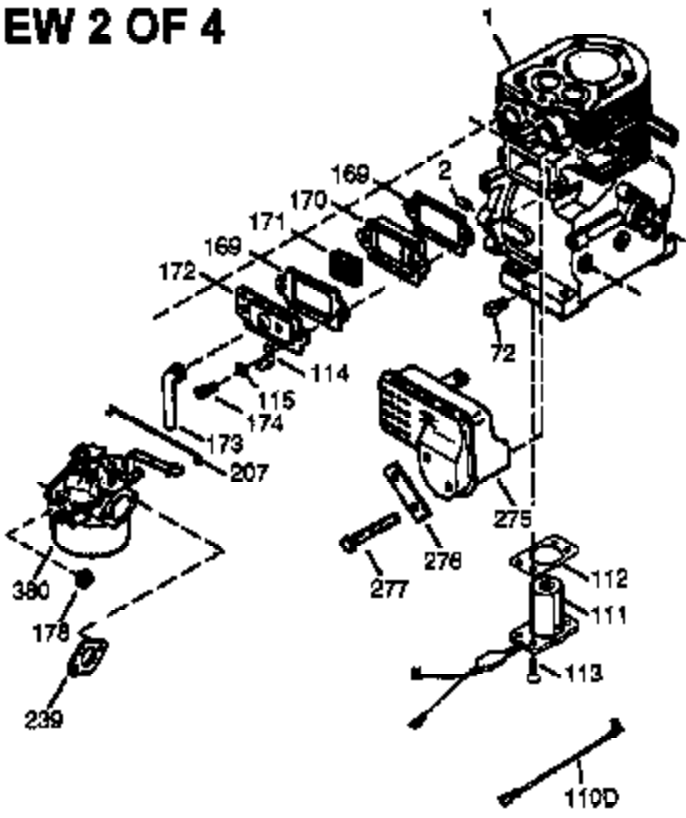

ILLUSTRATION SHOWS TYPICAL PARTS ONLY. ORDER BY PART NUMBER. PARTS NOT LISTED ARE SUPPLIED BY OEM.

VIEW 2 OF 4

Ref #	Part Number	Qty	Description
1	35385	1	Cylinder (Incl. 2 & 20)
2	27652	2	Dowel Pin
72	27642	2	Oil Drain Plug
169	27896A	2	* Valve Cover Gasket
170	28423	1	Breather Body
171	28424	1	Breather Element
172	28425	1	Valve Cover
173A	32446	1	Breather Tube Grommet
174	650128	2	Screw, 10-24 x 1/2"
178	29752	2	Nut & Lock Washer, 1/4-28
207	33878	1	Throttle Link
225	35043	1	Carburetor Tube
227	35044	1	Air Cleaner Base(Incl. 228,229,232,23 9A&242)
228	650851	1	Stud, 1/4-20 x 8.1"
232	0	2	Pop Rivet (1/8")(Can be purchased locally)
234	650852	1	Nut, 1/4-20
235	30675	1	Air Cleaner Elbow Fitting
238	650163	2	Screw, 10-32 x 7/8"
239A	34698A	1	Air Cleaner Gasket
239	27272A	1	* Air Cleaner Gasket
241A	35045	1	Air Cleaner Collar
242	34699	1	Air Cleaner Base
245	34700A	1	Air Cleaner Filter
245A	34703	1	Air Cleaner Filter
250	34702	1	Air Cleaner Cover
251	650886	1	Wing Nut, 1/4-20
275	34185B	1	Muffler
276	31588	1	Locking Plate
277	650729	2	Screw, 5/16-18 x 3-3/16"
290	30705	1	Fuel Line
292	26460	2	Fuel Line Clamp
308	35540	1	Fill Tube Clip
370E	37089	1	Air Cleaner Decal
380	632325	1	Carburetor (Incl. 184)
420	730225	1	SAE 30 4-Cycle Engine Oil (Quart)