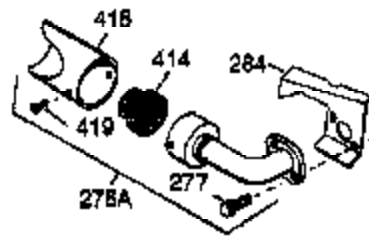

ILLUSTRATION SHOWS TYPICAL PARTS ONLY. ORDER BY PART NUMBER. PARTS NOT LISTED ARE SUPPLIED BY OEM.

VIEW 3 OF 4

Ref #	Part Number	Qty	Description
16	33454	1	Governor Lever
17	29916	1	Governor Lever Clamp
18	651028	1	Screw, Torx T-15, 8-32 x 3/8"
23	33627	1	Ball Bearing
28	30322	1	Lock Nut, 8-32
30	35469A	1	Crankshaft
32	33628	1	Washer
35	29826	1	Screw, 10-32 x 3/4"
36	29918	1	Lock Washer
37	29216	1	Lock Nut, 10-32
38	29642	1	Retaining Ring
69	35262A	1	* Cylinder Cover Gasket
70	33626B	1	Cylinder Cover (Incl. 75 & 80)
74	31855	2	Bearing Retainer
75	33625	1	Oil Seal
86	650833	7	Screw, 1/4-20 x 1-3/16"
87	650832	1	Screw, 1/4-20 x 1-11/16"
89	32589	1	Flywheel Key
92	650880	1	Lock Washer
130B	651055	2	Screw, 5/16-18 x 5/8"
173A	32446	1	Breather Tube Grommet
175	650778	2	Lock Washer
176	650580	2	Lock Nut, 10-24
225	35043	1	Carburetor Tube
264A	650802	1	Screw, 1/4-20 x 5/8"
277	650729	2	Screw, 5/16-18 x 3-3/16"
285	35985B	1	Starter Cup
290	30705	1	Fuel Line
292	26460	2	Fuel Line Clamp
298	650665	2	Screw, 1/4-15 x 3/4"
300	34156A	1	Fuel Tank (Incl. 292 & 301)
301	36246	1	Fuel Cap
308	35540	1	Fill Tube Clip
390	590704	1	Rewind Starter (Note: This engine could have been built with 590749 starter.)
416	34479A	1	Spark Arrestor Kit (Optional)
420	730225	1	SAE 30 4-Cycle Engine Oil (Quart)