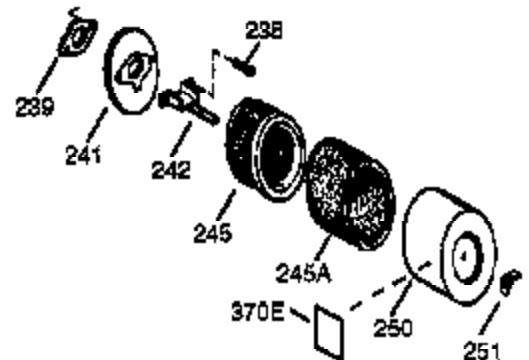

ILLUSTRATION SHOWS TYPICAL PARTS ONLY. ORDER BY PART NUMBER. PARTS NOT LISTED ARE SUPPLIED BY OEM.

VIEW 2 OF 4

Ref #	Part Number	Qty	Description
1	35385	1	Cylinder (Incl. 2 & 20)
2	27652	2	Dowel Pin
72	27642	2	Oil Drain Plug
169	27896A	2	* Valve Cover Gasket
170	28423	1	Breather Body
171	28424	1	Breather Element
172	28425	1	Valve Cover
173A	32446	1	Breather Tube Grommet
174	650128	2	Screw, 10-24 x 1/2"
178	29752	2	Nut & Lock Washer, 1/4-28
207	33878	1	Throttle Link
225	35043	1	Carburetor Tube
227	35044	1	Air Cleaner Base(Incl. 228,229,232,23 9A&242)
228	650851	1	Stud, 1/4-20 x 8.1"
232	0	2	Pop Rivet (1/8")(Can be purchased locally)
234	650852	1	Nut, 1/4-20
235	30675	1	Air Cleaner Elbow Fitting
238	650163	2	Screw, 10-32 x 7/8"
239A	34698A	1	Air Cleaner Gasket
239	27272A	1	* Air Cleaner Gasket
241A	35045	1	Air Cleaner Collar
242	34699	1	Air Cleaner Base
245	34700A	1	Air Cleaner Filter
245A	34703	1	Air Cleaner Filter
250	34702	1	Air Cleaner Cover
251	650886	1	Wing Nut, 1/4-20
275	34185B	1	Muffler
276	31588	1	Locking Plate
277	650729	2	Screw, 5/16-18 x 3-3/16"
290	30705	1	Fuel Line
292	26460	2	Fuel Line Clamp
308	35540	1	Fill Tube Clip
370E	37089	1	Air Cleaner Decal
380	632325	1	Carburetor (Incl. 184)
420	730225	1	SAE 30 4-Cycle Engine Oil (Quart)