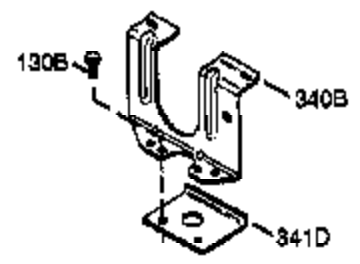

ILLUSTRATION SHOWS TYPICAL PARTS ONLY. ORDER BY PART NUMBER. PARTS NOT LISTED ARE SUPPLIED BY OEM.

VIEW 3 OF 4

Ref #	Part Number	Qty	Description
16	33454	1	Governor Lever
17	29916	1	Governor Lever Clamp
18	650548	1	Screw, 8-32 x 5/16"
23	33627	1	Ball Bearing
28	30322	1	Lock Nut, 8-32
30	35469A	1	Crankshaft
32	33628	1	Washer
35	29826	1	Screw, 10-32 x 3/4"
36	29918	1	Lock Washer
37	29216	1	Lock Nut, 10-32
38	29642	1	Retaining Ring
69	35262A	1	* Cylinder Cover Gasket
70	33626B	1	Cylinder Cover (Incl. 75 & 80)
74	31855	2	Bearing Retainer
75	33625	1	Oil Seal
86	650833	7	Screw, 1/4-20 x 1-3/16"
87	650832	1	Screw, 1/4-20 x 1-11/16"
89	32589	1	Flywheel Key
92	650880	1	Lock Washer
129	650727	2	Screw, 5/16-18 x 1-3/4"
131A	650713	2	Screw, 5/16-18 x 5/8"
173A	32446	1	Breather Tube Grommet
175	650778	2	Lock Washer
176	650580	2	Lock Nut, 10-24
225	35043	1	Carburetor Tube
264A	650802	1	Screw, 1/4-20 x 5/8"
277	650729	2	Screw, 5/16-18 x 3-3/16"
290	30705	1	Fuel Line
292	26460	2	Fuel Line Clamp
298	650665	2	Screw, 1/4-15 x 3/4"
300	34156A	1	Fuel Tank (Incl. 292 & 301)
301	35355	1	Fuel Cap
308	35540	1	Fill Tube Clip
370D	35703	1	Throttle Decal
394A	650948	1	Washer
420	730225	1	SAE 30 4-Cycle Engine Oil (Quart)