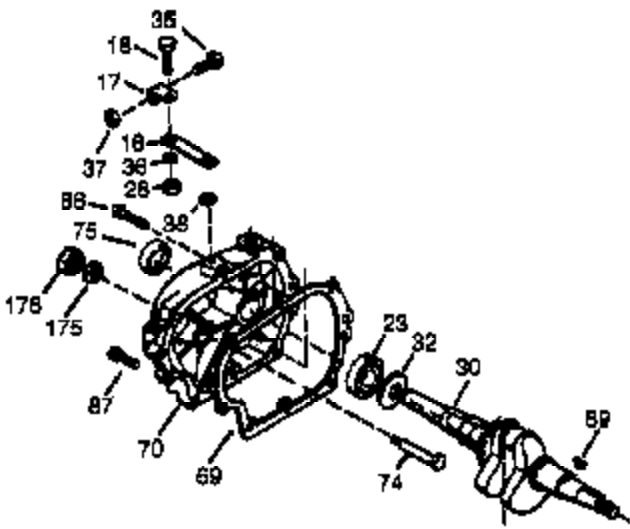

ILLUSTRATION SHOWS TYPICAL PARTS ONLY. ORDER BY PART NUMBER. PARTS NOT LISTED ARE SUPPLIED BY OEM.

VIEW 3 OF 4

Ref #	Part Number	Qty	Description
16	33454	1	Governor Lever
17	29916	1	Governor Lever Clamp
18	650548	1	Screw, 8-32 x 5/16"
23	33627	1	Ball Bearing
28	30322	1	Lock Nut, 8-32
30	35469A	1	Crankshaft
32	33628	1	Washer
35	29826	1	Screw, 10-32 x 3/4"
36	29918	1	Lock Washer
37	29216	1	Lock Nut, 10-32
38	29642	1	Retaining Ring
69	35262A	1	* Cylinder Cover Gasket
70	33626B	1	Cylinder Cover (Incl. 75 & 80)
74	31855	2	Bearing Retainer
75	33625	1	Oil Seal
86	650833	7	Screw, 1/4-20 x 1-3/16"
87	650832	1	Screw, 1/4-20 x 1-11/16"
89	32589	1	Flywheel Key
92	650880	1	Lock Washer
129	650727	2	Screw, 5/16-18 x 1-3/4"
131A	650713	2	Screw, 5/16-18 x 5/8"
173A	32446	1	Breather Tube Grommet
175	650778	2	Lock Washer
176	650580	2	Lock Nut, 10-24
225	35043	1	Carburetor Tube
264A	650802	1	Screw, 1/4-20 x 5/8"
277	650729	2	Screw, 5/16-18 x 3-3/16"
290	30705	1	Fuel Line
292	26460	2	Fuel Line Clamp
298	650665	2	Screw, 1/4-15 x 3/4"
300	34156A	1	Fuel Tank (Incl. 292 & 301)
301	35355	1	Fuel Cap
308	35540	1	Fill Tube Clip
370D	35703	1	Throttle Decal
394A	650948	1	Washer
420	730225	1	SAE 30 4-Cycle Engine Oil (Quart)