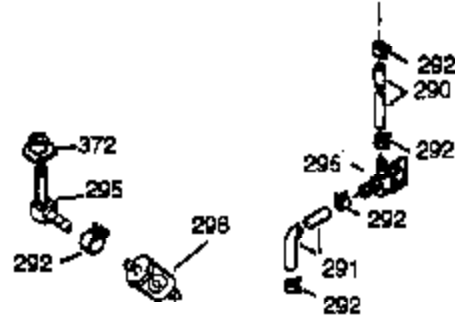

ILLUSTRATION SHOWS TYPICAL PARTS ONLY. ORDER BY PART NUMBER. PARTS NOT LISTED ARE SUPPLIED BY OEM.

VIEW 3 OF 4

Ref #	Part Number	Qty	Description
16	33454	1	Governor Lever
17	29916	1	Governor Lever Clamp
18	650548	1	Screw, 8-32 x 5/16"
23	33627	1	Ball Bearing
28	30322	1	Lock Nut, 8-32
30	35469A	1	Crankshaft
32	33628	1	Washer
35	29826	1	Screw, 10-32 x 3/4"
36	29918	1	Lock Washer
37	29216	1	Lock Nut, 10-32
38	29642	1	Retaining Ring
69	35262A	1	* Cylinder Cover Gasket
70	33626B	1	Cylinder Cover (Incl. 75 & 80)
74	31855	2	Bearing Retainer
75	33625	1	Oil Seal
86	650833	7	Screw, 1/4-20 x 1-3/16"
87	650832	1	Screw, 1/4-20 x 1-11/16"
89	32589	1	Flywheel Key
92	650880	1	Lock Washer
129	650727	2	Screw, 5/16-18 x 1-3/4"
131A	650713	2	Screw, 5/16-18 x 5/8"
173A	32446	1	Breather Tube Grommet
175	650778	2	Lock Washer
176	650580	2	Lock Nut, 10-24
225	35043	1	Carburetor Tube
264A	650802	1	Screw, 1/4-20 x 5/8"
277	650729	2	Screw, 5/16-18 x 3-3/16"
290	30705	1	Fuel Line
292	26460	2	Fuel Line Clamp
298	650665	2	Screw, 1/4-15 x 3/4"
300	34156A	1	Fuel Tank (Incl. 292 & 301)
301	35355	1	Fuel Cap
308	35540	1	Fill Tube Clip
370D	35703	1	Throttle Decal
394A	650948	1	Washer
420	730225	1	SAE 30 4-Cycle Engine Oil (Quart)