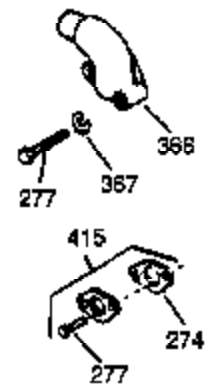

ILLUSTRATION SHOWS TYPICAL PARTS ONLY. ORDER BY PART NUMBER. PARTS NOT LISTED ARE SUPPLIED BY OEM.

VIEW 3 OF 4

Ref #	Part Number	Qty	Description
16	33454	1	Governor Lever
17	29916	1	Governor Lever Clamp
18	650548	1	Screw, 8-32 x 5/16"
23	33627	1	Ball Bearing
28	30322	1	Lock Nut, 8-32
30	35469A	1	Crankshaft
32	33628	1	Washer
35	29826	1	Screw, 10-32 x 3/4"
36	29918	1	Lock Washer
37	29216	1	Lock Nut, 10-32
38	29642	1	Retaining Ring
69	35262A	1	* Cylinder Cover Gasket
70	33626B	1	Cylinder Cover (Incl. 75 & 80)
74	31855	2	Bearing Retainer
75	33625	1	Oil Seal
86	650833	7	Screw, 1/4-20 x 1-3/16"
87	650832	1	Screw, 1/4-20 x 1-11/16"
89	32589	1	Flywheel Key
92	650880	1	Lock Washer
129	650727	2	Screw, 5/16-18 x 1-3/4"
131A	650713	2	Screw, 5/16-18 x 5/8"
173A	32446	1	Breather Tube Grommet
175	650778	2	Lock Washer
176	650580	2	Lock Nut, 10-24
225	35043	1	Carburetor Tube
264A	650802	1	Screw, 1/4-20 x 5/8"
277	650729	2	Screw, 5/16-18 x 3-3/16"
290	30705	1	Fuel Line
292	26460	2	Fuel Line Clamp
298	650665	2	Screw, 1/4-15 x 3/4"
300	34156A	1	Fuel Tank (Incl. 292 & 301)
301	35355	1	Fuel Cap
308	35540	1	Fill Tube Clip
370D	35703	1	Throttle Decal
394A	650948	1	Washer
420	730225	1	SAE 30 4-Cycle Engine Oil (Quart)