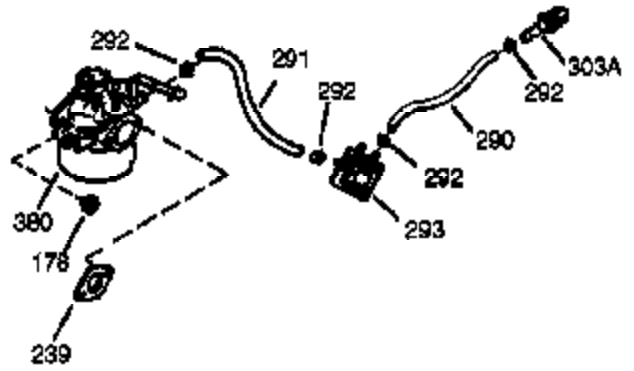

ILLUSTRATION SHOWS TYPICAL PARTS ONLY. ORDER BY PART NUMBER. PARTS NOT LISTED ARE SUPPLIED BY OEM.

VIEW 2 OF 4

Engine Parts List #2

Ref #	Part Number	Qty	Description
1	35385	1	Cylinder (Incl. 2 & 20)
2	27652	2	Dowel Pin
72	27642	2	Oil Drain Plug
129	650727	2	Screw, 5/16-18 x 1-3/4"
131A	650713	2	Screw, 5/16-18 x 5/8"
169	27896A	2	* Valve Cover Gasket
170	28423	1	Breather Body
171	28424	1	Breather Element
172	28425	1	Valve Cover
173A	32446	1	Breather Tube Grommet
174	650128	2	Screw, 10-24 x 1/2"
178	29752	2	Nut & Lock Washer, 1/4-28
207	33878	1	Throttle Link
225	35043	1	Carburetor Tube
227	35044	1	Air Cleaner Base(Incl. 228,229,232,23 9A&242)
228	650851	1	Stud, 1/4-20 x 8.1"
229	650825	1	Nut & Lock Washer, 1/4-20
232	XXXXXX	2	Pop Rivet (1/8")(Can be purchased locally)
234	650852	1	Nut, 1/4-20
235	30675	1	Air Cleaner Elbow Fitting
238	650163	2	Screw, 10-32 x 7/8"
239	27272A	1	* Air Cleaner Gasket
239A	34698A	1	Air Cleaner Gasket
241	35045	1	Air Cleaner Collar
242	34699	1	Air Cleaner Base
245	34700	1	Air Cleaner Filter
245A	34703	1	Air Cleaner Filter
250	34702	1	Air Cleaner Cover
251	650513	1	Wing Nut, 1/4-20
275	34185B	1	Muffler
276	31588	1	Locking Plate
277	650729	2	Screw, 5/16-18 x 3-3/16"
290	30705	1	Fuel Line
292	26460	2	Fuel Line Clamp
308	35540	1	Fill Tube Clip
370C	35274	1	Instruction Decal
370D	35703	1	Throttle Decal
380	632325	1	Carburetor (Incl. 184)
394A	650948	1	Washer
420	730225	1	SAE 30 4-Cycle Engine Oil (Quart)