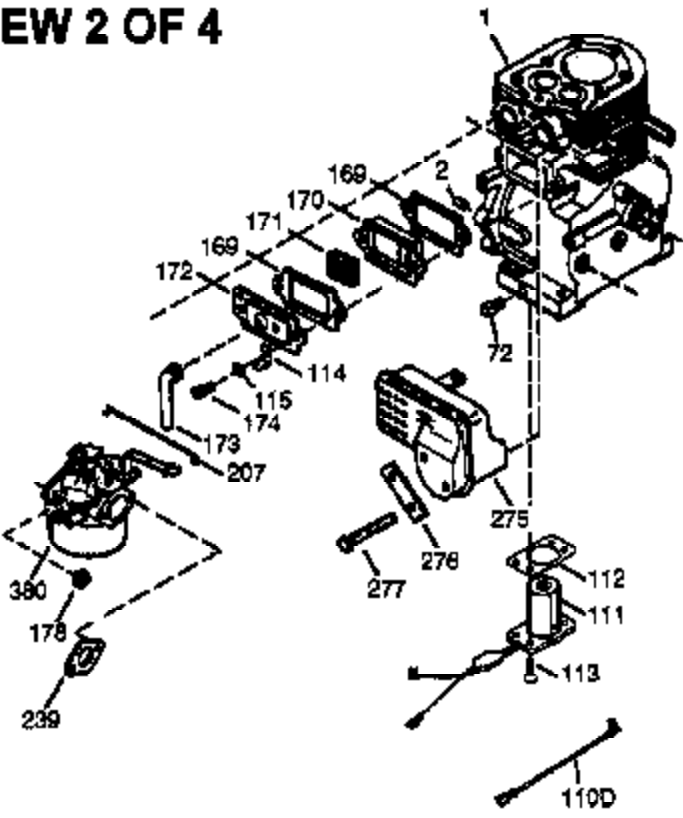

ILLUSTRATION SHOWS TYPICAL PARTS ONLY. ORDER BY PART NUMBER. PARTS NOT LISTED ARE SUPPLIED BY OEM.

VIEW 2 OF 4

Engine Parts List #2

Ref #	Part Number	Qty	Description
1	35385	1	Cylinder (Incl. 2 & 20)
2	27652	2	Dowel Pin
72	27642	2	Oil Drain Plug
129	650727	2	Screw, 5/16-18 x 1-3/4"
131A	650713	2	Screw, 5/16-18 x 5/8"
169	27896A	2	* Valve Cover Gasket
170	28423	1	Breather Body
171	28424	1	Breather Element
172	28425	1	Valve Cover
173A	32446	1	Breather Tube Grommet
174	650128	2	Screw, 10-24 x 1/2"
178	29752	2	Nut & Lock Washer, 1/4-28
207	33878	1	Throttle Link
225	35043	1	Carburetor Tube
227	35044	1	Air Cleaner Base(Incl. 228,229,232,23 9A&242)
228	650851	1	Stud, 1/4-20 x 8.1"
229	650825	1	Nut & Lock Washer, 1/4-20
232	XXXXXX	2	Pop Rivet (1/8")(Can be purchased locally)
234	650852	1	Nut, 1/4-20
235	30675	1	Air Cleaner Elbow Fitting
238	650163	2	Screw, 10-32 x 7/8"
239	27272A	1	* Air Cleaner Gasket
239A	34698A	1	Air Cleaner Gasket
241	35045	1	Air Cleaner Collar
242	34699	1	Air Cleaner Base
245	34700	1	Air Cleaner Filter
245A	34703	1	Air Cleaner Filter
250	34702	1	Air Cleaner Cover
251	650513	1	Wing Nut, 1/4-20
275	34185B	1	Muffler
276	31588	1	Locking Plate
277	650729	2	Screw, 5/16-18 x 3-3/16"
290	30705	1	Fuel Line
292	26460	2	Fuel Line Clamp
308	35540	1	Fill Tube Clip
370C	35274	1	Instruction Decal
370D	35703	1	Throttle Decal
380	632325	1	Carburetor (Incl. 184)
394A	650948	1	Washer
420	730225	1	SAE 30 4-Cycle Engine Oil (Quart)