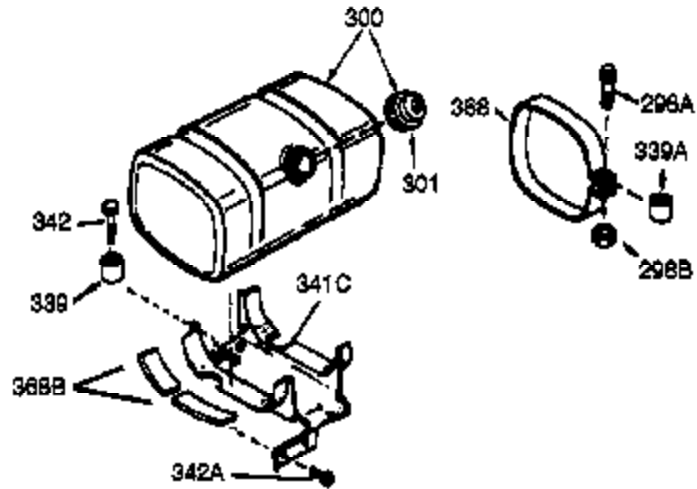

OPTIONAL DEBRIS SCREEN KIT