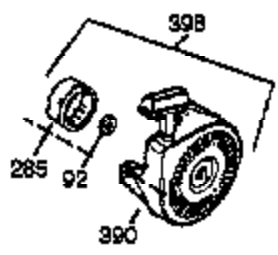

ILLUSTRATION SHOWS TYPICAL PARTS ONLY. ORDER BY PART NUMBER. PARTS NOT LISTED ARE SUPPLIED BY OEM.

VIEW 3 OF 4

Ref #	Part Number	Qty	Description
16	33454	1	Governor Lever
17	29916	1	Governor Lever Clamp
18	650548	1	Screw, 8-32 x 5/16"
23	33627	1	Ball Bearing
28	30322	1	Lock Nut, 8-32
30	35469A	1	Crankshaft
32	33628	1	Washer
35	29826	1	Screw, 10-32 x 3/4"
36	29918	1	Lock Washer
37	29216	1	Lock Nut, 10-32
38	29642	1	Retaining Ring
69	35262A	1	* Cylinder Cover Gasket
70	33626B	1	Cylinder Cover (Incl. 75 & 80)
74	31855	2	Bearing Retainer
75	33625	1	Oil Seal
86	650833	7	Screw, 1/4-20 x 1-3/16"
87	650832	1	Screw, 1/4-20 x 1-11/16"
89	32589	1	Flywheel Key
92	650880	1	Lock Washer
129	650727	2	Screw, 5/16-18 x 1-3/4"
131A	650713	2	Screw, 5/16-18 x 5/8"
173A	32446	1	Breather Tube Grommet
175	650778	2	Lock Washer
176	650580	2	Lock Nut, 10-24
225	35043	1	Carburetor Tube
264A	650802	1	Screw, 1/4-20 x 5/8"
277	650729	2	Screw, 5/16-18 x 3-3/16"
290	30705	1	Fuel Line
292	26460	2	Fuel Line Clamp
298	650665	2	Screw, 1/4-15 x 3/4"
300	34156A	1	Fuel Tank (Incl. 292 & 301)
301	35355	1	Fuel Cap
308	35540	1	Fill Tube Clip
370D	35703	1	Throttle Decal
394A	650948	1	Washer
420	730225	1	SAE 30 4-Cycle Engine Oil (Quart)