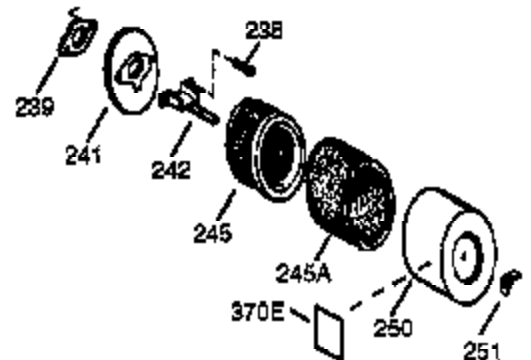

ILLUSTRATION SHOWS TYPICAL PARTS ONLY. ORDER BY PART NUMBER. PARTS NOT LISTED ARE SUPPLIED BY OEM.

VIEW 2 OF 4

Engine Parts List #2

Ref #	Part Number	Qty	Description
1	35385	1	Cylinder (Incl. 2 & 20)
2	27652	2	Dowel Pin
72	27642	2	Oil Drain Plug
129	650727	2	Screw, 5/16-18 x 1-3/4"
131A	650713	2	Screw, 5/16-18 x 5/8"
169	27896A	2	* Valve Cover Gasket
170	28423	1	Breather Body
171	28424	1	Breather Element
172	28425	1	Valve Cover
173A	32446	1	Breather Tube Grommet
174	650128	2	Screw, 10-24 x 1/2"
178	29752	2	Nut & Lock Washer, 1/4-28
207	33878	1	Throttle Link
225	35043	1	Carburetor Tube
227	35044	1	Air Cleaner Base(Incl. 228,229,232,23 9A&242)
228	650851	1	Stud, 1/4-20 x 8.1"
229	650825	1	Nut & Lock Washer, 1/4-20
232	XXXXXX	2	Pop Rivet (1/8")(Can be purchased locally)
234	650852	1	Nut, 1/4-20
235	30675	1	Air Cleaner Elbow Fitting
238	650163	2	Screw, 10-32 x 7/8"
239	27272A	1	* Air Cleaner Gasket
239A	34698A	1	Air Cleaner Gasket
241	35045	1	Air Cleaner Collar
242	34699	1	Air Cleaner Base
245	34700	1	Air Cleaner Filter
245A	34703	1	Air Cleaner Filter
250	34702	1	Air Cleaner Cover
251	650513	1	Wing Nut, 1/4-20
275	34185B	1	Muffler
276	31588	1	Locking Plate
277	650729	2	Screw, 5/16-18 x 3-3/16"
290	30705	1	Fuel Line
292	26460	2	Fuel Line Clamp
308	35540	1	Fill Tube Clip
370C	35274	1	Instruction Decal
370D	35703	1	Throttle Decal
380	632325	1	Carburetor (Incl. 184)
394A	650948	1	Washer
420	730225	1	SAE 30 4-Cycle Engine Oil (Quart)