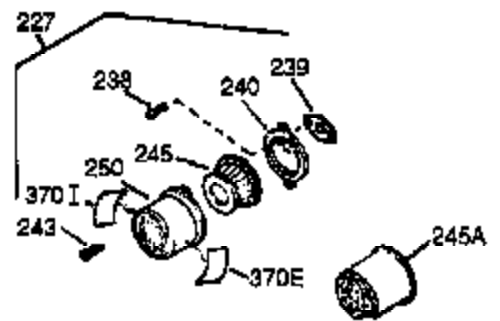

ILLUSTRATION SHOWS TYPICAL PARTS ONLY. ORDER BY PART NUMBER. PARTS NOT LISTED ARE SUPPLIED BY OEM.

VIEW 2 OF 4

Engine Parts List #2

Ref #	Part Number	Qty	Description
1	35385	1	Cylinder (Incl. 2 & 20)
2	27652	2	Dowel Pin
72	27642	2	Oil Drain Plug
129	650727	2	Screw, 5/16-18 x 1-3/4"
131A	650713	2	Screw, 5/16-18 x 5/8"
169	27896A	2	* Valve Cover Gasket
170	28423	1	Breather Body
171	28424	1	Breather Element
172	28425	1	Valve Cover
173A	32446	1	Breather Tube Grommet
174	650128	2	Screw, 10-24 x 1/2"
178	29752	2	Nut & Lock Washer, 1/4-28
207	33878	1	Throttle Link
225	35043	1	Carburetor Tube
227	35044	1	Air Cleaner Base(Incl. 228,229,232,23 9A&242)
228	650851	1	Stud, 1/4-20 x 8.1"
229	650825	1	Nut & Lock Washer, 1/4-20
232	XXXXXX	2	Pop Rivet (1/8")(Can be purchased locally)
234	650852	1	Nut, 1/4-20
235	30675	1	Air Cleaner Elbow Fitting
238	650163	2	Screw, 10-32 x 7/8"
239	27272A	1	* Air Cleaner Gasket
239A	34698A	1	Air Cleaner Gasket
241	35045	1	Air Cleaner Collar
242	34699	1	Air Cleaner Base
245	34700	1	Air Cleaner Filter
245A	34703	1	Air Cleaner Filter
250	34702	1	Air Cleaner Cover
251	650513	1	Wing Nut, 1/4-20
275	34185B	1	Muffler
276	31588	1	Locking Plate
277	650729	2	Screw, 5/16-18 x 3-3/16"
290	30705	1	Fuel Line
292	26460	2	Fuel Line Clamp
308	35540	1	Fill Tube Clip
370C	35274	1	Instruction Decal
370D	35703	1	Throttle Decal
380	632325	1	Carburetor (Incl. 184)
394A	650948	1	Washer
420	730225	1	SAE 30 4-Cycle Engine Oil (Quart)