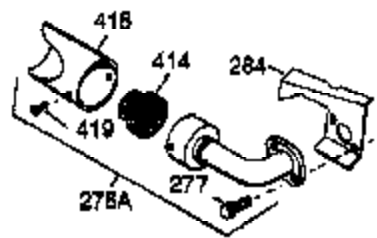

ILLUSTRATION SHOWS TYPICAL PARTS ONLY. ORDER BY PART NUMBER. PARTS NOT LISTED ARE SUPPLIED BY OEM.

VIEW 3 OF 4

Ref #	Part Number	Qty	Description
16	33454	1	Governor Lever
17	29916	1	Governor Lever Clamp
18	650548	1	Screw, 8-32 x 5/16"
23	33627	1	Ball Bearing
28	30322	1	Lock Nut, 8-32
30	35469A	1	Crankshaft
32	33628	1	Washer
35	29826	1	Screw, 10-32 x 3/4"
36	29918	1	Lock Washer
37	29216	1	Lock Nut, 10-32
38	29642	1	Retaining Ring
69	35262A	1	* Cylinder Cover Gasket
70	33626B	1	Cylinder Cover (Incl. 75 & 80)
74	31855	2	Bearing Retainer
75	33625	1	Oil Seal
86	650833	7	Screw, 1/4-20 x 1-3/16"
87	650832	1	Screw, 1/4-20 x 1-11/16"
89	32589	1	Flywheel Key
92	650880	1	Lock Washer
129	650727	2	Screw, 5/16-18 x 1-3/4"
131A	650713	2	Screw, 5/16-18 x 5/8"
173A	32446	1	Breather Tube Grommet
175	650778	2	Lock Washer
176	650580	2	Lock Nut, 10-24
225	35043	1	Carburetor Tube
264A	650802	1	Screw, 1/4-20 x 5/8"
277	650729	2	Screw, 5/16-18 x 3-3/16"
290	30705	1	Fuel Line
292	26460	2	Fuel Line Clamp
298	650665	2	Screw, 1/4-15 x 3/4"
300	34156A	1	Fuel Tank (Incl. 292 & 301)
301	35355	1	Fuel Cap
308	35540	1	Fill Tube Clip
370D	35703	1	Throttle Decal
394A	650948	1	Washer
420	730225	1	SAE 30 4-Cycle Engine Oil (Quart)