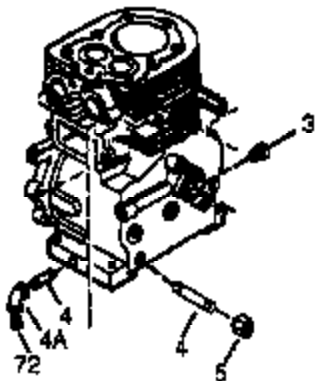

ILLUSTRATION SHOWS TYPICAL PARTS ONLY. ORDER BY PART NUMBER. PARTS NOT LISTED ARE SUPPLIED BY OEM.

VIEW 2 OF 4

Engine Parts List #2

Ref #	Part Number	Qty	Description
1	35385	1	Cylinder (Incl. 2 & 20)
2	27652	2	Dowel Pin
72	27642	2	Oil Drain Plug
129	650727	2	Screw, 5/16-18 x 1-3/4"
131A	650713	2	Screw, 5/16-18 x 5/8"
169	27896A	2	* Valve Cover Gasket
170	28423	1	Breather Body
171	28424	1	Breather Element
172	28425	1	Valve Cover
173A	32446	1	Breather Tube Grommet
174	650128	2	Screw, 10-24 x 1/2"
178	29752	2	Nut & Lock Washer, 1/4-28
207	33878	1	Throttle Link
225	35043	1	Carburetor Tube
227	35044	1	Air Cleaner Base(Incl. 228,229,232,23 9A&242)
228	650851	1	Stud, 1/4-20 x 8.1"
229	650825	1	Nut & Lock Washer, 1/4-20
232	XXXXXX	2	Pop Rivet (1/8")(Can be purchased locally)
234	650852	1	Nut, 1/4-20
235	30675	1	Air Cleaner Elbow Fitting
238	650163	2	Screw, 10-32 x 7/8"
239	27272A	1	* Air Cleaner Gasket
239A	34698A	1	Air Cleaner Gasket
241	35045	1	Air Cleaner Collar
242	34699	1	Air Cleaner Base
245	34700	1	Air Cleaner Filter
245A	34703	1	Air Cleaner Filter
250	34702	1	Air Cleaner Cover
251	650513	1	Wing Nut, 1/4-20
275	34185B	1	Muffler
276	31588	1	Locking Plate
277	650729	2	Screw, 5/16-18 x 3-3/16"
290	30705	1	Fuel Line
292	26460	2	Fuel Line Clamp
308	35540	1	Fill Tube Clip
370C	35274	1	Instruction Decal
370D	35703	1	Throttle Decal
380	632325	1	Carburetor (Incl. 184)
394A	650948	1	Washer
420	730225	1	SAE 30 4-Cycle Engine Oil (Quart)