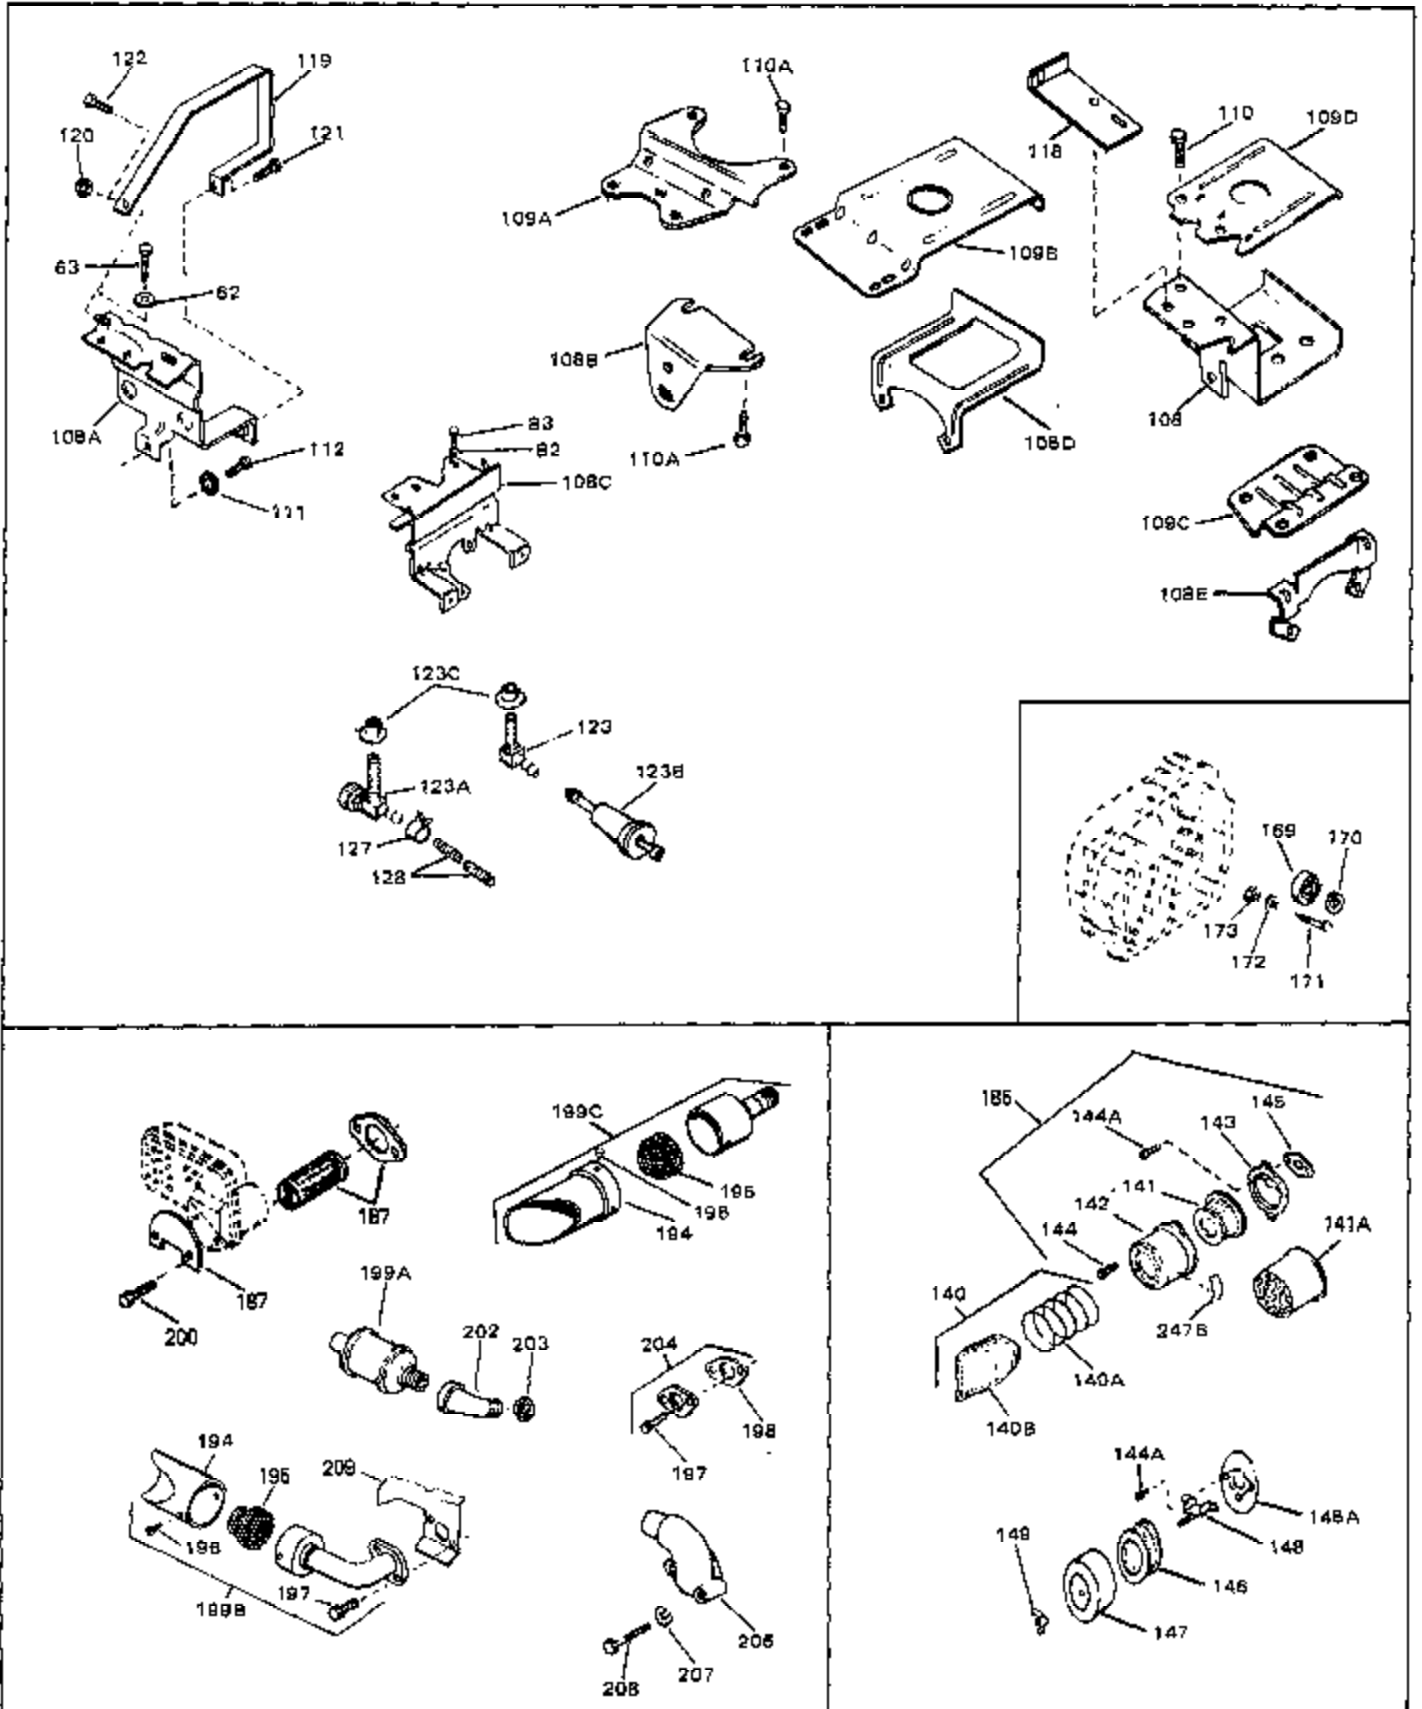

Ref #	Part Number	Qty	Description
62	26073	0	Washer, Connecting rod bolt
62	650570	0	Washer, Flat
63	650713	0	Screw, Hex hd., 5/16-18 x 5/8
63	792028	0	Screw, Hex hd. Sems, 5/16-18 x 7/8
82	26073	0	Washer, Connecting rod bolt
82	650570	0	Washer, Flat
83	650273	0	Screw
83	650713	0	Screw, Hex hd., 5/16-18 x 5/8
83	650788	0	Screw, Hex hd. spin-lock thr'd forming,
83	792028	0	Screw, Hex hd. Sems, 5/16-18 x 7/8
112	30688	0	Screw, Hex hd. Sems, 1/4-20 x 1/2
127	26460	0	Clamp, Fuel line
128	28819	0	Spring, Fuel line
144A	28820	0	Screw
145	27272	0	Gasket, Air cleaner
146	33268	0	Element, Air cleaner
147	33269A	0	Cover, Air cleaner
148A	33266	0	Bracket, Air cleaner
148	33267	0	Bracket, Air cleaner
149	650513	0	Nut, Wing
169	33627	0	Bearing, Ball
170	33628	0	Washer, Thrust
171	31855	0	Retainer, Bearing
172	650778	0	Washer, Lock
173	650580	0	Nut, Lock
185	730127	0	Cleaner Assy., Air (Poly)
185	730164	0	Cleaner Assy., Air (Paper)
199C	391026	0	Muffler
200	650729	0	Screw
202	30209	0	Elbow, Exhaust (45°)
204	730130	0	Muffler Adapter Kit
247B	31752	0	Decal, Air cleaner