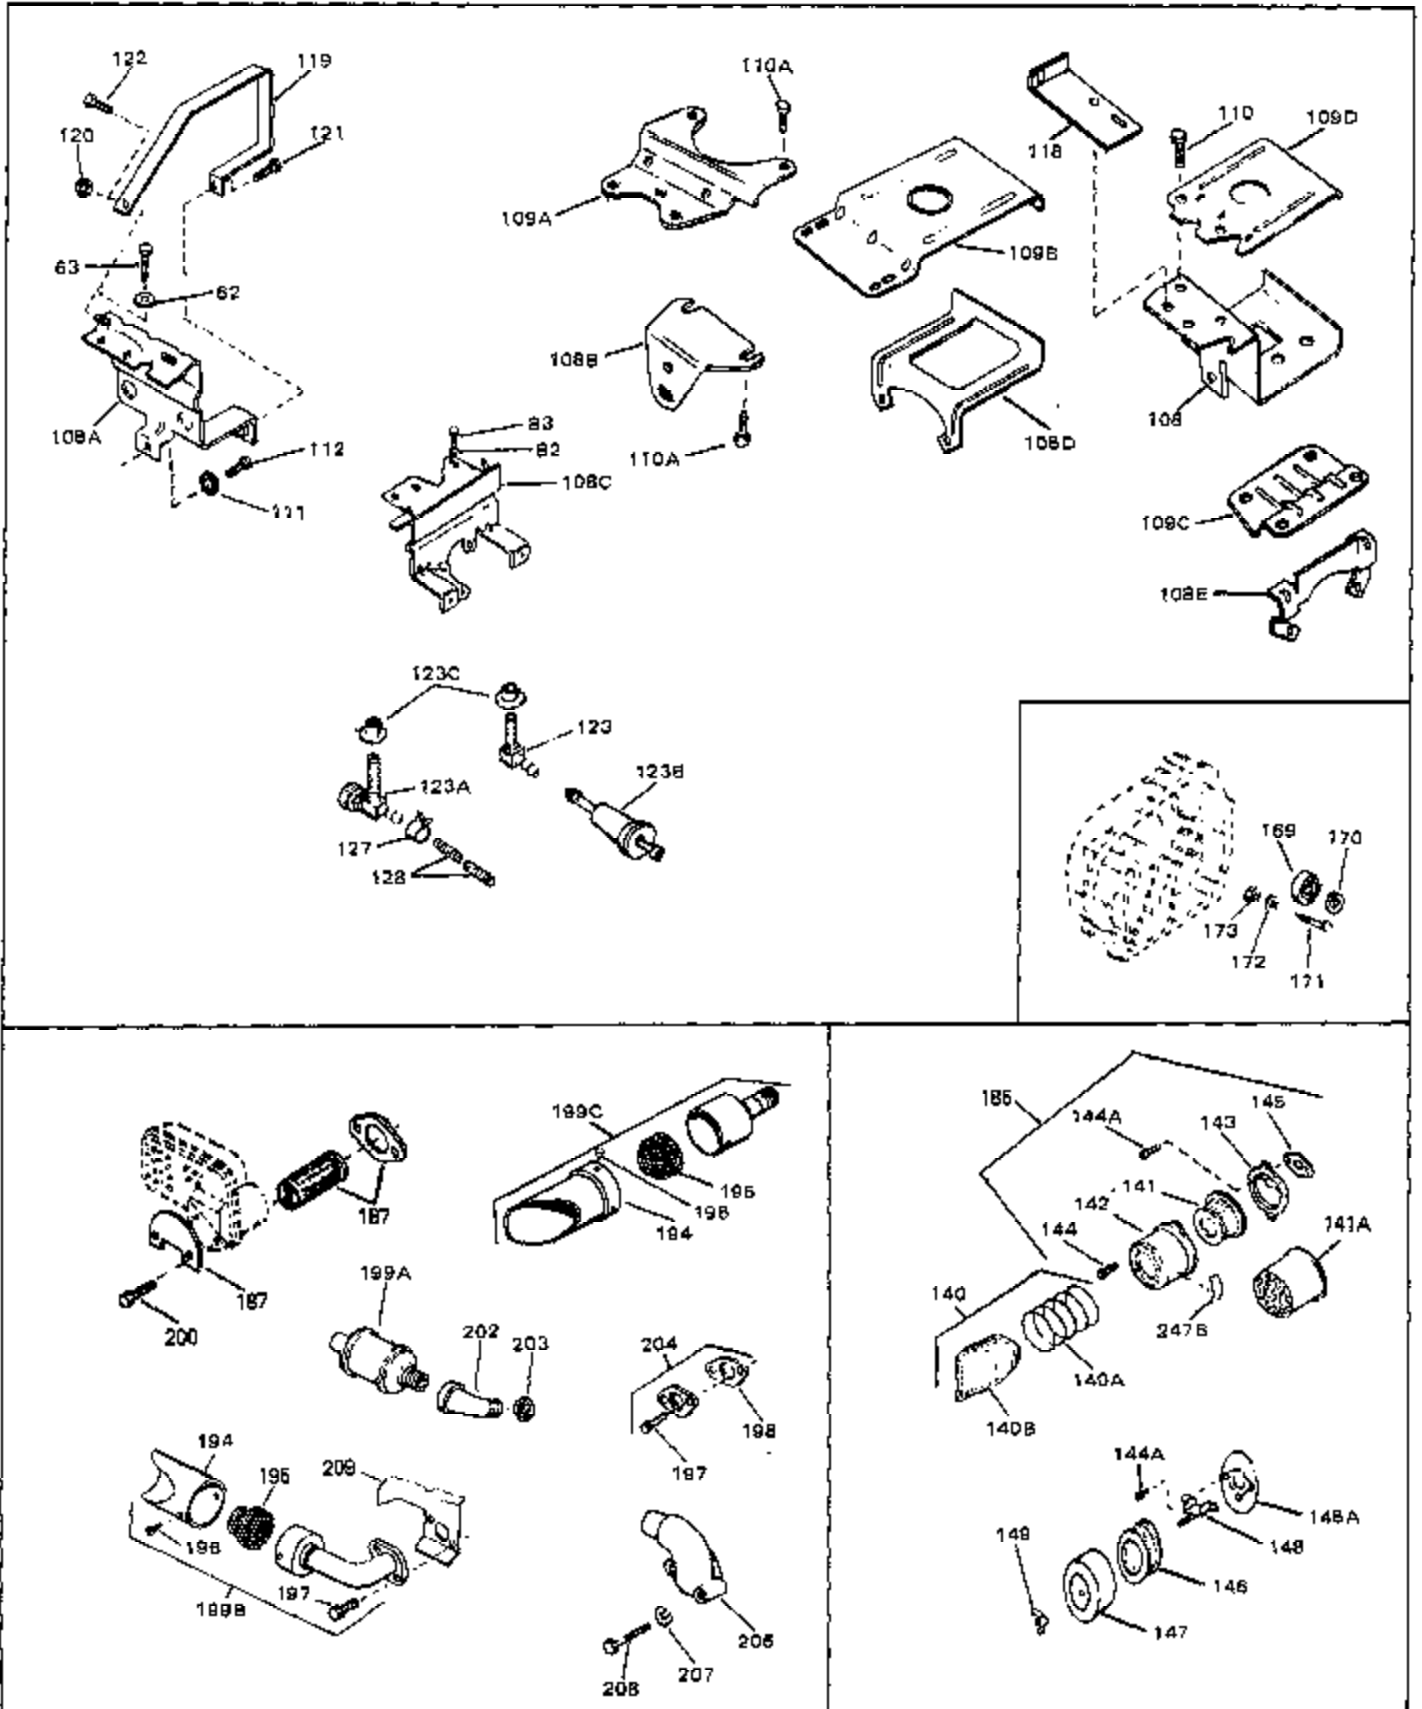

Engine Parts List #3

Ref #	Part Number	Qty	Description
62	26073	0	Washer, Connecting rod bolt
62	650570	0	Washer, Flat
63	650713	0	Screw, Hex hd., 5/16-18 x 5/8
63	792028	0	Screw, Hex hd. Sems, 5/16-18 x 7/8
82	26073	0	Washer, Connecting rod bolt
82	650570	0	Washer, Flat
83	650273	0	Screw
83	650713	0	Screw, Hex hd., 5/16-18 x 5/8
83	650788	0	Screw, Hex hd. spin-lock thr'd forming,
83	792028	0	Screw, Hex hd. Sems, 5/16-18 x 7/8
108A	33382	0	Bracket Assy., Fuel tank mtg.
112	650561	0	Screw
119	33387	0	Strap, Fuel tank
120	29752	0	Nut
121	650717	0	Screw
123	28584	0	Strainer & Elbow
127	26460	0	Clamp, Fuel line
128	28819	0	Spring, Fuel line
144A	28820	0	Screw
145	27272	0	Gasket, Air cleaner
146	33268	0	Element, Air cleaner
147	33269A	0	Cover, Air cleaner
148	33267	0	Bracket, Air cleaner
148A	33266	0	Bracket, Air cleaner
149	650513	0	Nut, Wing
185	730127	0	Cleaner Assy., Air (Poly)
185	730164	0	Cleaner Assy., Air (Paper)
199C	391026	0	Muffler
202	30209	0	Elbow, Exhaust (45°)
204	730130	0	Muffler Adapter Kit
247B	31752	0	Decal, Air cleaner