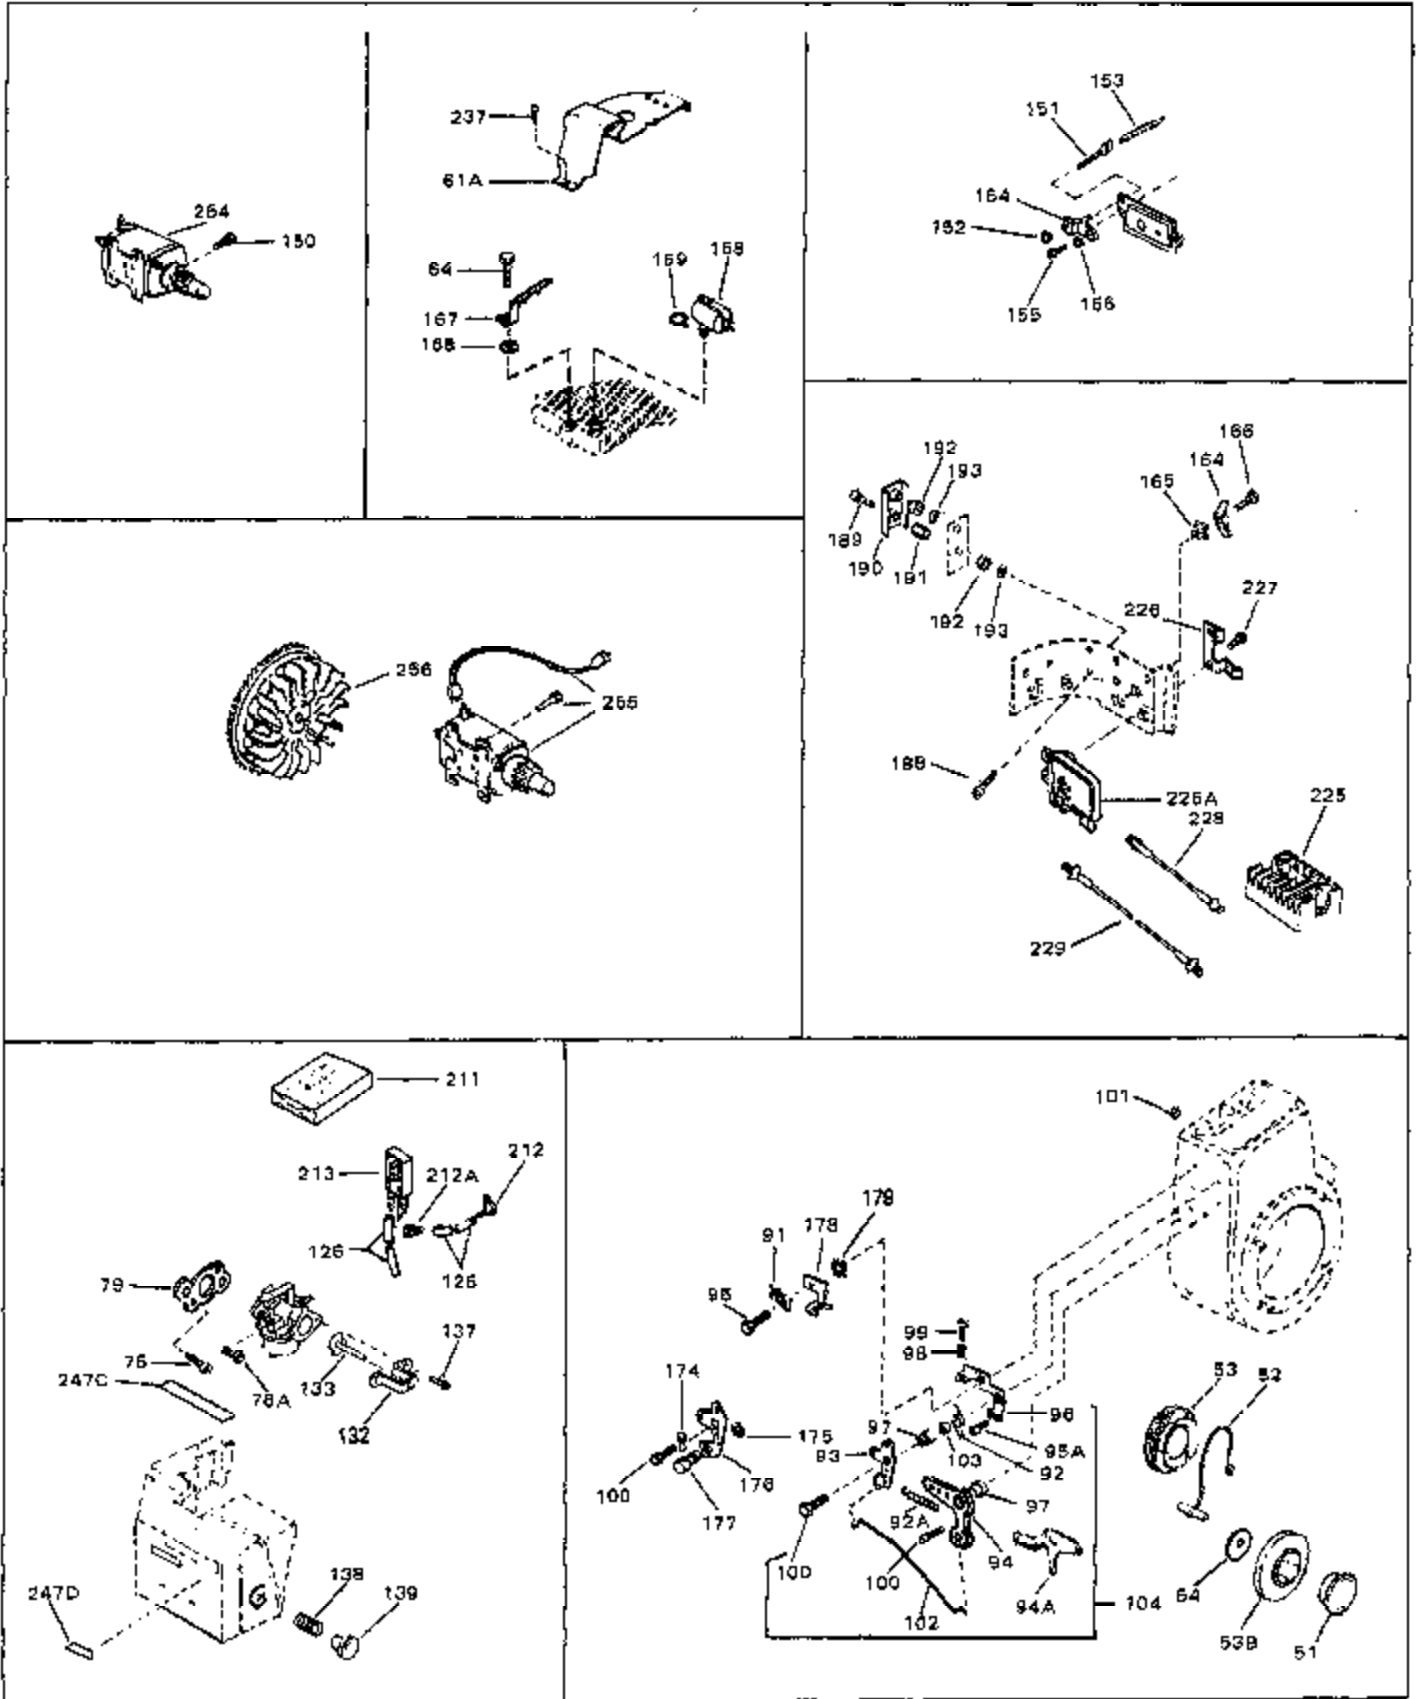

Engine Parts List #2

Ref #	Part Number	Qty	Description
64	650737	0	Screw, Hex washer hd. taptite, 1/4-20 x 1/2
75	650378	0	Screw
91	27793	0	Clip, Conduit
92A	33578	0	Spring Governor Spec. No. 40933K
126	29774	0	Line, Fuel (Braided 8.25")
126	30705	0	Line, Fuel (Braided 16")
126	30962	0	Line, Fuel (Braided 32")
151	30845A	0	Bolt, Governor adjusting
152	33450	0	Nut, Lock
153	30886A	0	Spring, Governor bolt
154	32328	0	Bracket, Speed adjusting
155	650597	0	Screw, Hex washer hd., 10-24 x 5/8
156	8269	0	Washer
164	33356	0	Terminal, Ground
165	28545	0	Grommet, Plastic
166	650643	0	Screw
255	33329	0	Starter Motor Kit (110-120 Volt)
255	33329A	0	Starter Motor Kit (110-120 Volt)
255	33329B	0	Starter Motor Kit (110-120 Volt)
255	33519	0	Starter Motor Kit (110-120 Volt)
255	33519A	0	Starter Motor Kit (110-120 Volt)
255	33519B	0	Starter Motor Kit (110-120 Volt)
256	610847	0	Flywheel