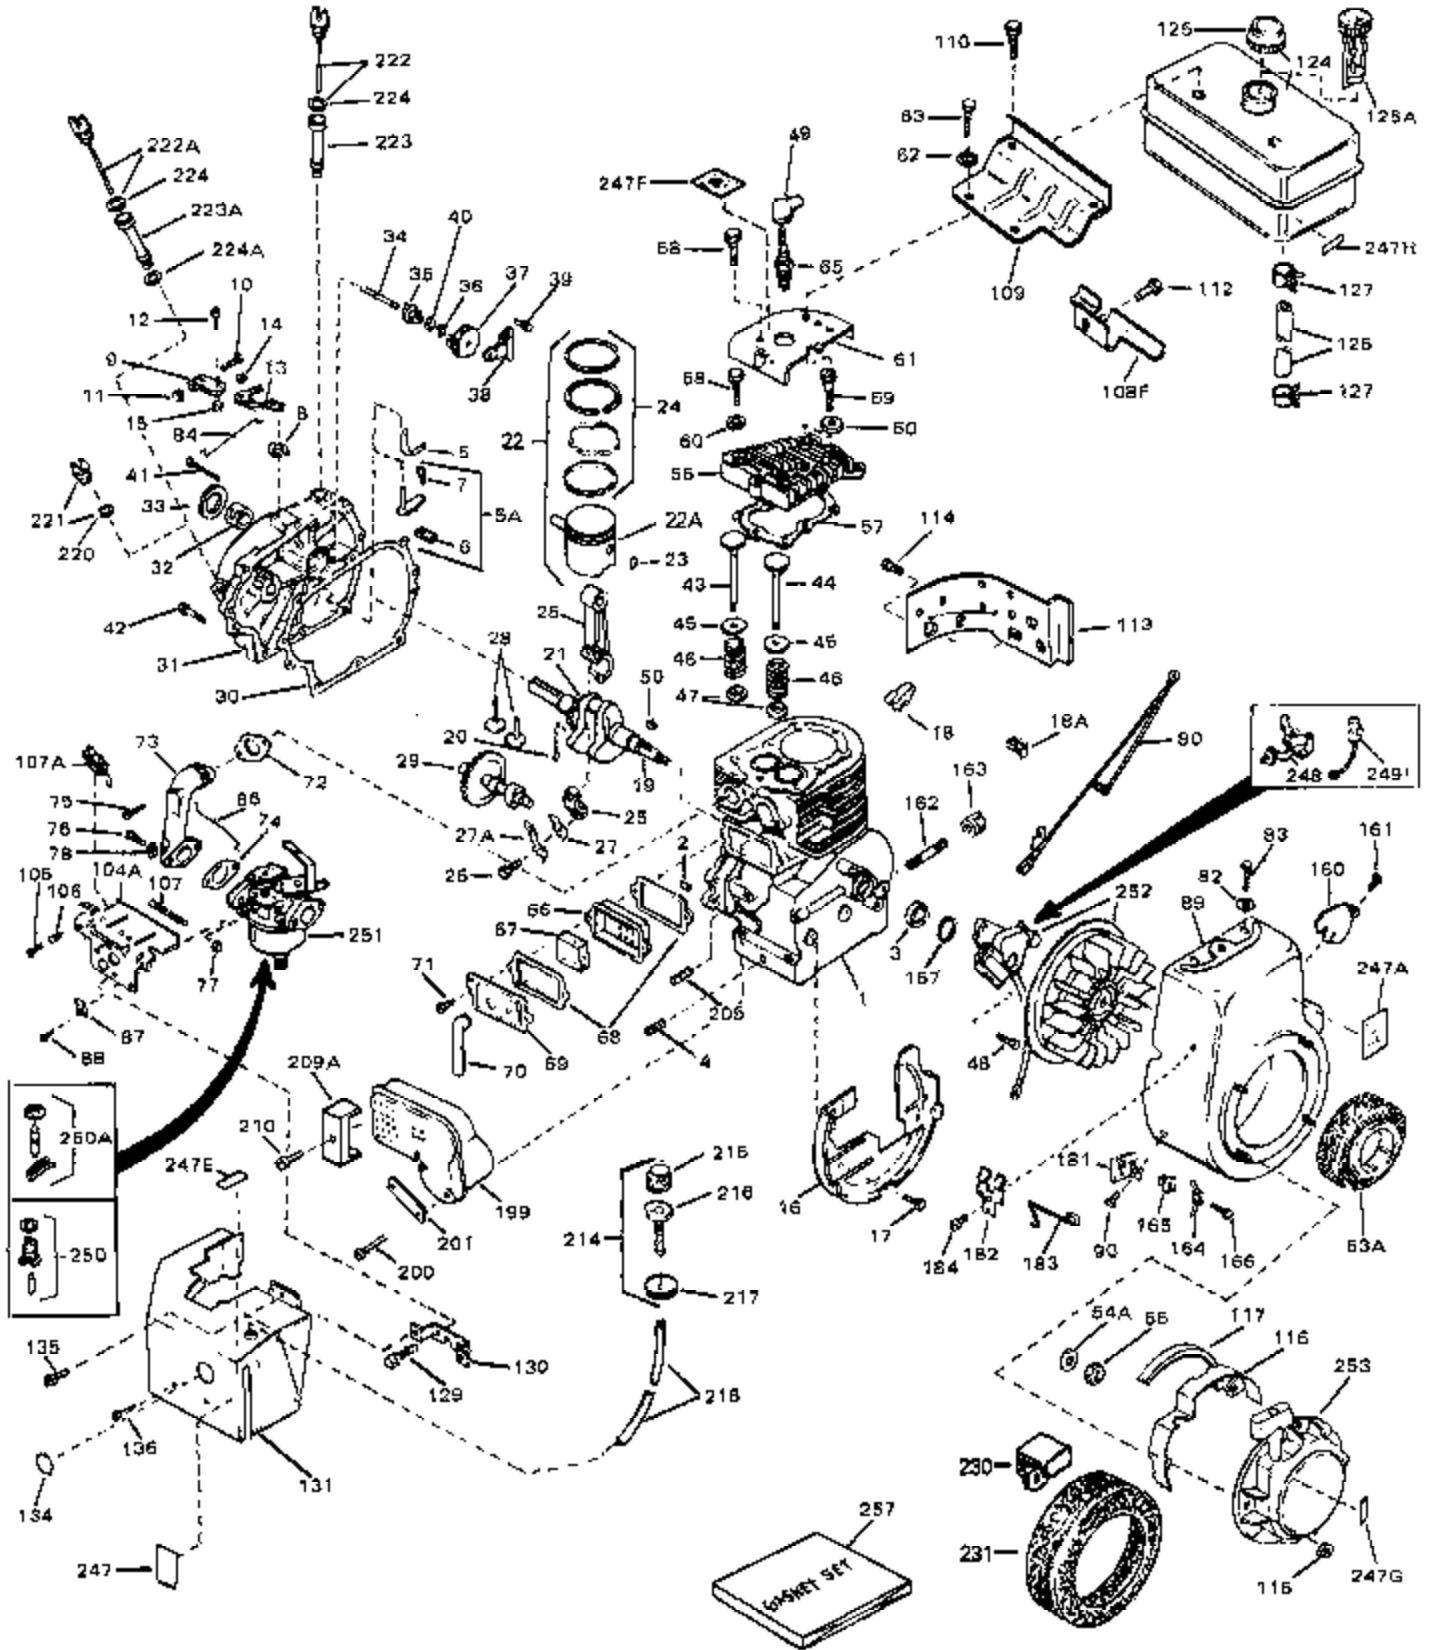

Engine Parts List #1