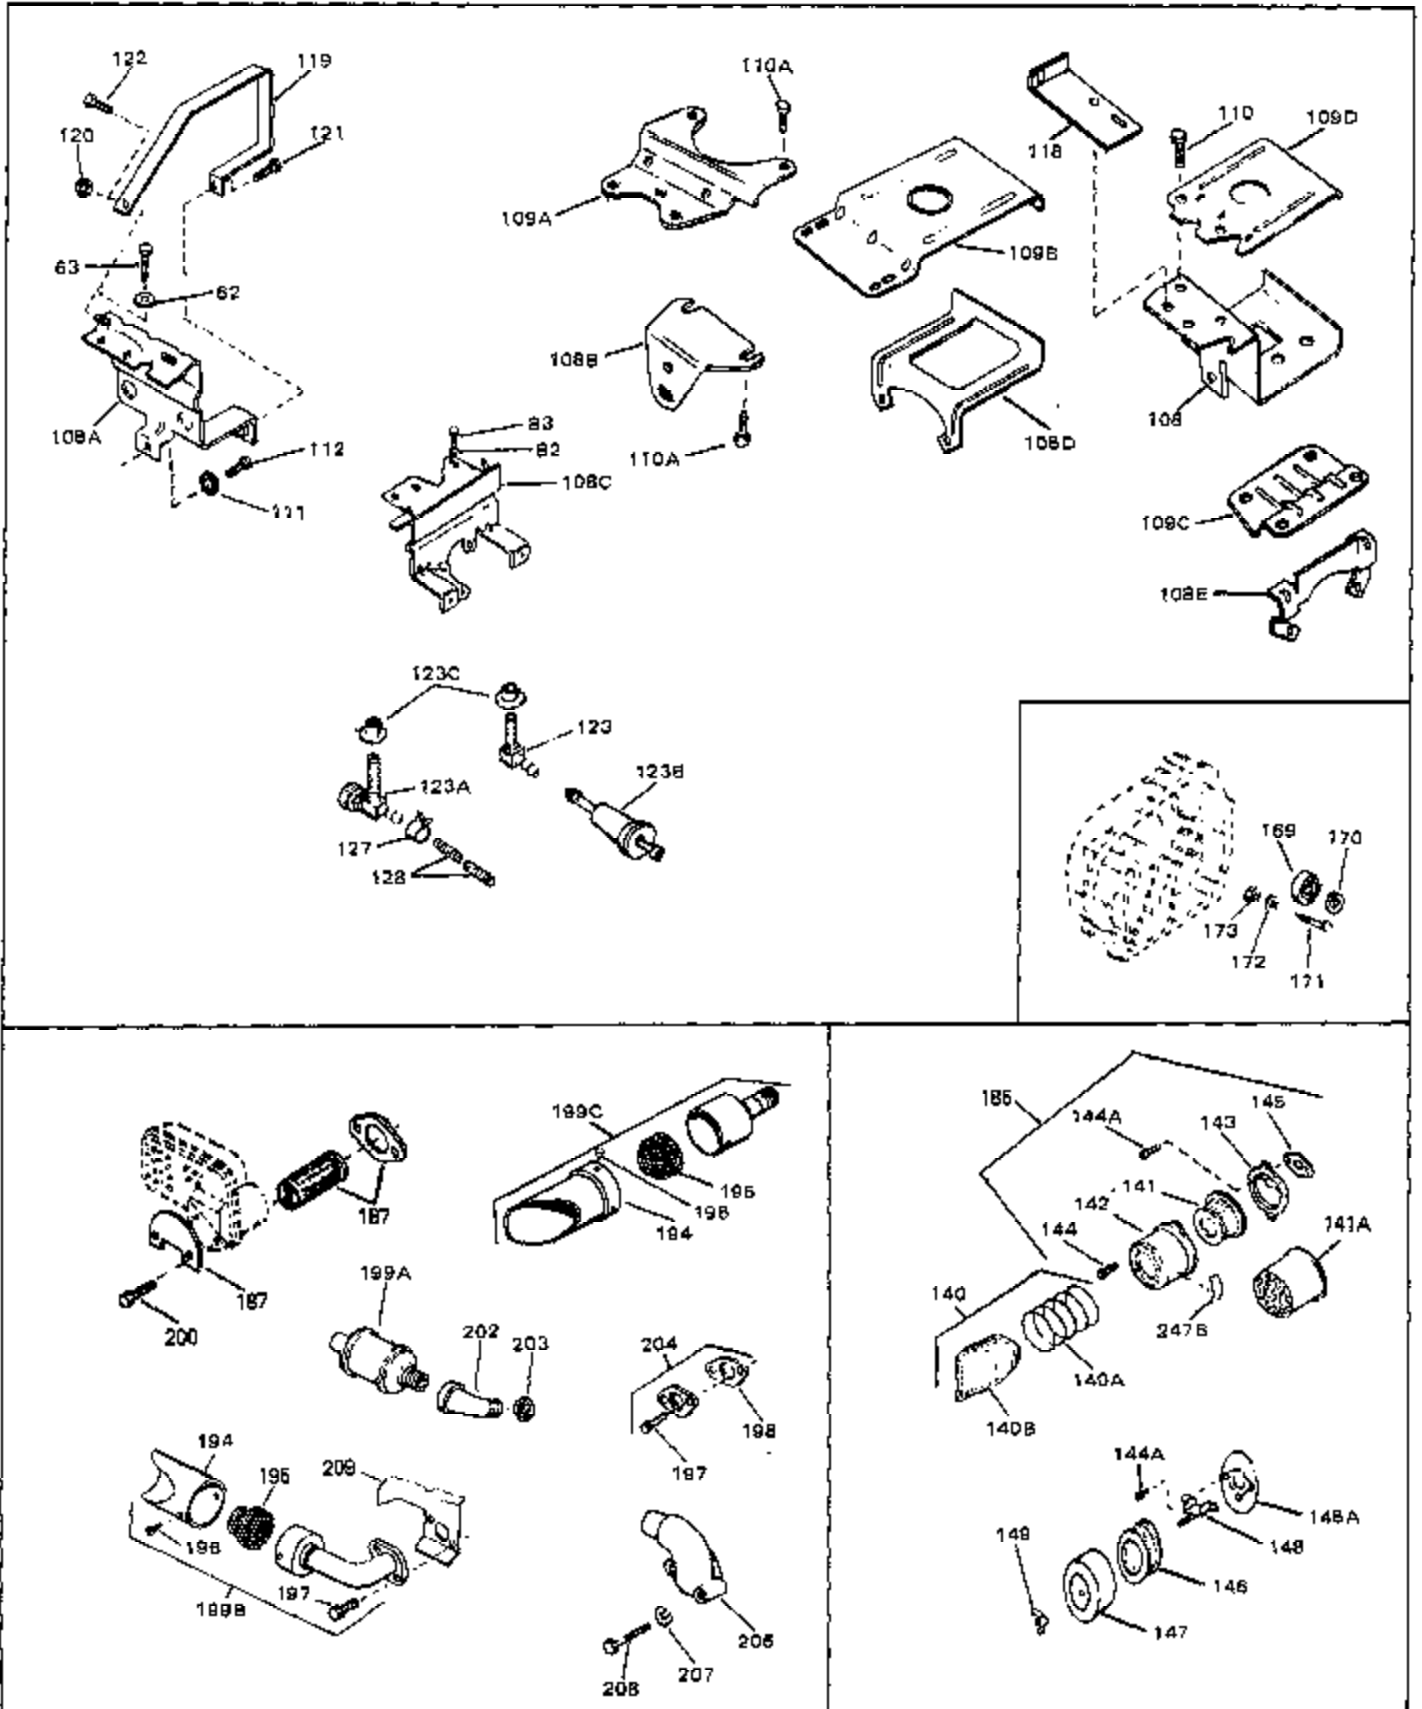

## Engine Parts List #2

| Ref # | Part Number | Qty | Description                                 |
|-------|-------------|-----|---|
| 64    | 650737      | 0   | Screw, Hex washer hd. taptite, 1/4-20 x 1/2 |
| 75    | 650378      | 0   | Screw                                       |
| 91    | 27793       | 0   | Clip, Conduit                               |
| 126   | 29774       | 0   | Line, Fuel (Braided 8.25")                  |
| 126   | 30705       | 0   | Line, Fuel (Braided 16")                    |
| 126   | 30962       | 0   | Line, Fuel (Braided 32")                    |
| 137   | 28820       | 0   | Screw                                       |
| 138   | 32399       | 0   | Spring, Choke knob                          |
| 139   | 32400       | 0   | Knob, Choke                                 |
| 247C  | 33386       | 0   | Decal, Choke & Instruction                  |
| 247D  | 31495       | 0   | Decal, Speed control                        |
| 255   | 33329       | 0   | Starter Motor Kit (110-120 Volt)            |
| 255   | 33329A      | 0   | Starter Motor Kit (110-120 Volt)            |
| 255   | 33329B      | 0   | Starter Motor Kit (110-120 Volt)            |
| 255   | 33519       | 0   | Starter Motor Kit (110-120 Volt)            |
| 255   | 33519A      | 0   | Starter Motor Kit (110-120 Volt)            |
| 255   | 33519B      | 0   | Starter Motor Kit (110-120 Volt)            |
| 256   | 610847      | 0   | Flywheel                                    |