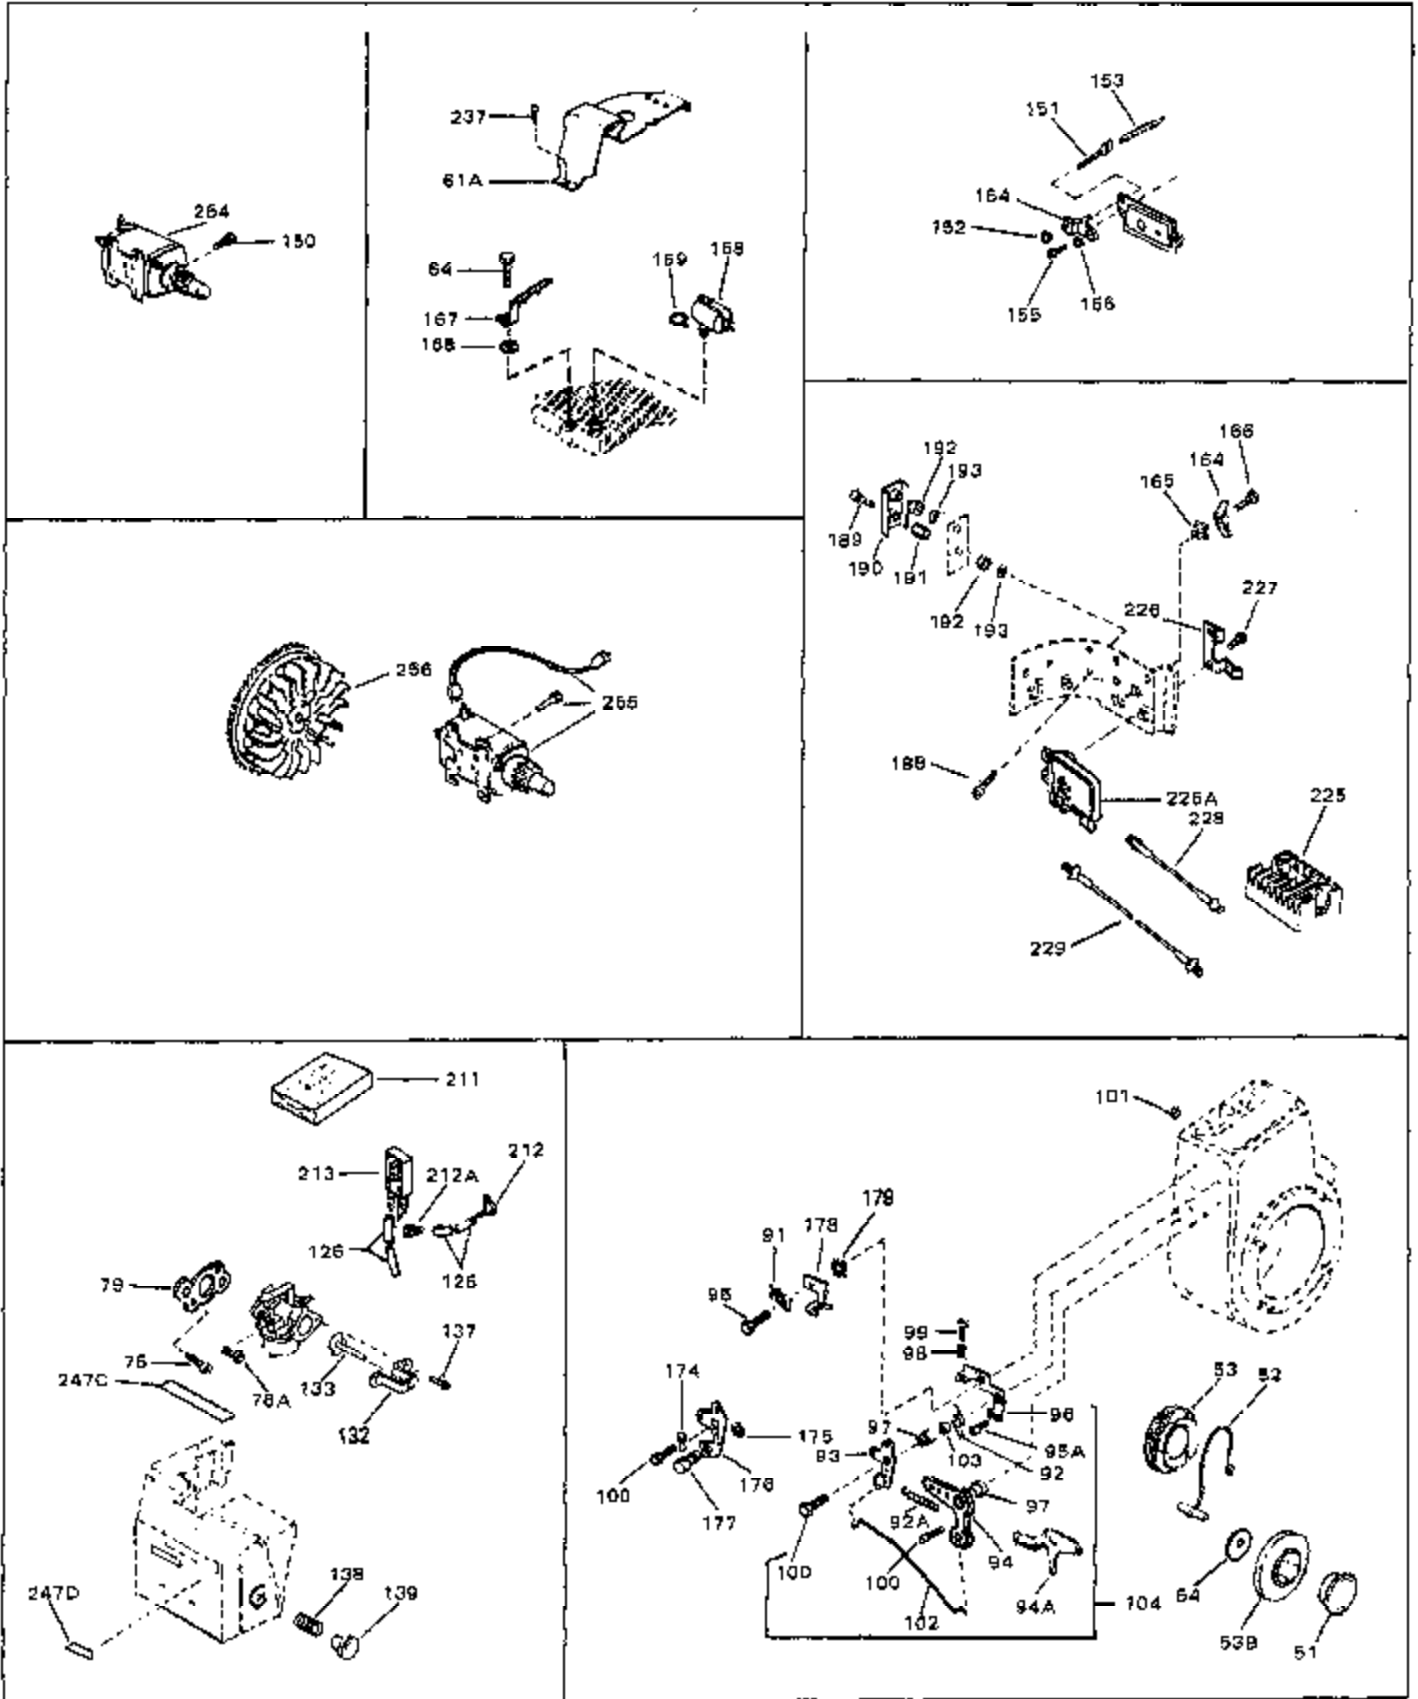

Engine Parts List #2

Ref #	Part Number	Qty	Description
64	650737	0	Screw, Hex washer hd. taptite, 1/4-20 x 1/2
75	650378	0	Screw
91	27793	0	Clip, Conduit
126	29774	0	Line, Fuel (Braided 8.25")
126	30705	0	Line, Fuel (Braided 16")
126	30962	0	Line, Fuel (Braided 32")
137	28820	0	Screw
138	32399	0	Spring, Choke knob
139	32400	0	Knob, Choke
247C	33386	0	Decal, Choke & Instruction
247D	31495	0	Decal, Speed control
255	33329	0	Starter Motor Kit (110-120 Volt)
255	33329A	0	Starter Motor Kit (110-120 Volt)
255	33329B	0	Starter Motor Kit (110-120 Volt)
255	33519	0	Starter Motor Kit (110-120 Volt)
255	33519A	0	Starter Motor Kit (110-120 Volt)
255	33519B	0	Starter Motor Kit (110-120 Volt)
256	610847	0	Flywheel