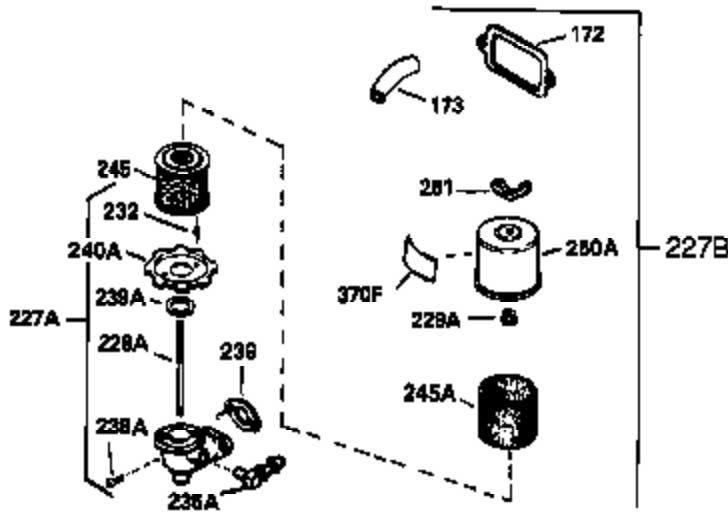

## Engine Parts List #1

Ref #	Part Number	Qty	Description
308	35540	1	Fill Tube Clip
310	35555	1	Dipstick
327	35392	1	Starter Plug
340	34159	1	Fuel Tank Bracket
341	34158	1	Fuel Tank Bracket
342	650561	1	Screw, 1/4-20 x 5/8"
370C	35274	1	Instruction Decal
370A	35532	1	Name Decal
380	632213	1	Carburetor (Incl. 184)
390	590666	1	Rewind Starter
400	33235A	1	* Gasket Set (Incl. items marked PK i n notes) Incl. part #'s 27272A (2), 27896A (2), 27913A (1), 27915A (2), 28938C (1), 29673 (1), 30684 (1), 31688A (1), 33355A (1), 35865 (1)
420	730225	1	SAE 30 4-Cycle Engine Oil (Quart)
453	29538	1	Engine Mounting Base
454	650542	4	Screw, 5/16-18 x 3/4"

## Engine Parts List #2

Ref #	Part Number	Qty	Description
23	31793	1	Ball Bearing
32	650625	1	Washer
32A	31792	1	Washer
74	31855	2	Bearing Retainer
129	650694A	2	Screw, 5/16-18 x 2"
172	28425	1	Valve Cover
175	650778	2	Lock Washer
176	650580	2	Lock Nut, 10-24
228	650826	1	# Stud, 1/4-20 x 6.20
229	650825	1	# Nut & Lock Washer, 1/4-20
242	34699	1	# Air Cleaner Base
262	29747B	2	Screw, Torx T-40, 5/16-24 x 21/32"
269	35865	1	* Exhaust Manifold Gasket
275	32401	1	Muffler
277	650694A	1	Screw, 5/16-18 x 2"
277A	30196	1	Screw, 5/16-18 x 3/4"
291	30962	1	Fuel Line
370B	34704	1	Instruction Decal
370	34346	1	Instruction Decal
370D	33962	1	Throttle Decal