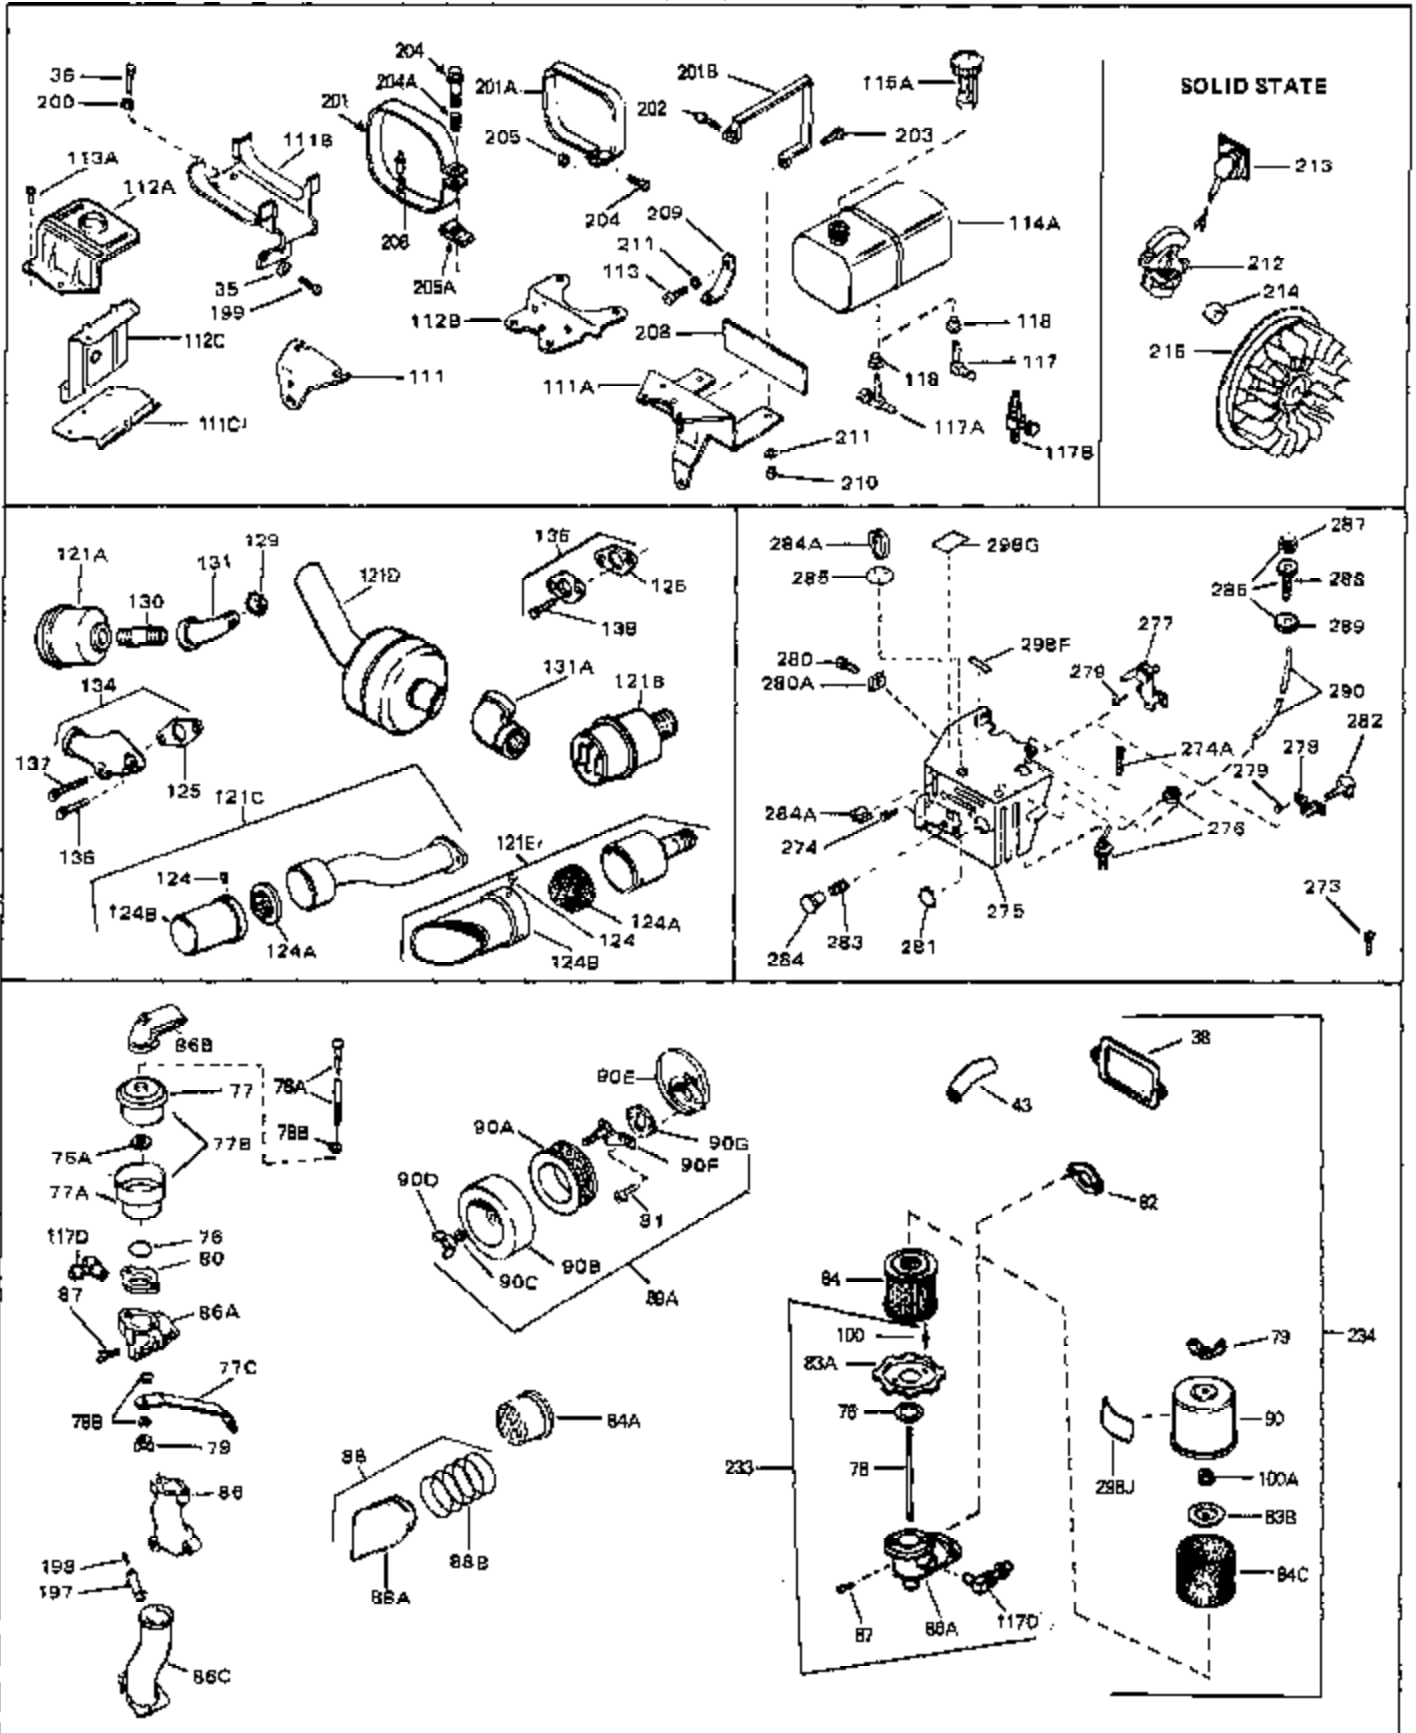

Ref #	Part Number	Qty	Description
35	26073	0	Washer, Connecting rod bolt
35	650570	0	Washer, Flat
35	650691	0	Washer, Flat
36	650694A	0	Screw, Hex flange hd., 5/16-18 x 2
36	650695A	0	Screw, Hex flange hd., 5/16-18 x 2-1/4
36	650697A	0	Screw, Hex flange hd., 5/16-18 x 2-1/2
38	27896	0	Gasket, Breather cover
43	27627	0	Tube, Breather
81	28820	0	Screw
81	30196	0	Screw
81	650521	0	Screw
82	27272	0	Gasket, Air cleaner
84A	31700	0	Element, Air cleaner
86A	34697	0	Elbow, Air cleaner
89A	730128	0	Cleaner Assy., Air
111B	34823	0	Bracket, Lower fuel tank
113	30688	0	Screw, Hex hd. Sems, 1/4-20 x 1/2
114A	33050	0	Tank Assy., Fuel (Dual kerosene & gas) (6
117B	33053	0	Valve, Fuel strainer & shut-off
117A	29683	0	Strainer & Shut-off
121B	31287	0	Muffler
121E	391026	0	Muffler
124A	33171	0	Screen, Muffler
124B	33185	0	Cover & Tube, Muffler
124	650578	0	Screw
125	27930	0	Gasket, Exhaust
129	28443	0	Nut, Conduit (1/8" thick)
129	32862	0	Nut, Conduit (1/4" thick)
131	30209	0	Elbow, Exhaust (45°)
134	31288	0	Muffler Adapter Kit
135	730130	0	Muffler Adapter Kit
136	6021A	0	Screw, Hex flange hd., 5/16-18 x 1-1/2
137	650697A	0	Screw, Hex flange hd., 5/16-18 x 2-1/2
138	30196	0	Screw
199	29212	0	Screw
200	650570	0	Washer, Flat
201A	31979	0	Strap, Fuel tank
204	650454	0	Screw, Fil. flex hd. 1/4-20 x 3/4
205	650456	0	Nut, Lock
233	34819	0	Elbow Assy., Air cleaner
234	730561	0	Air Cleaner Kit, Dual Element upright,
273	650687	0	Screw, Pan hd. self-tap, 10-32 x 5/16