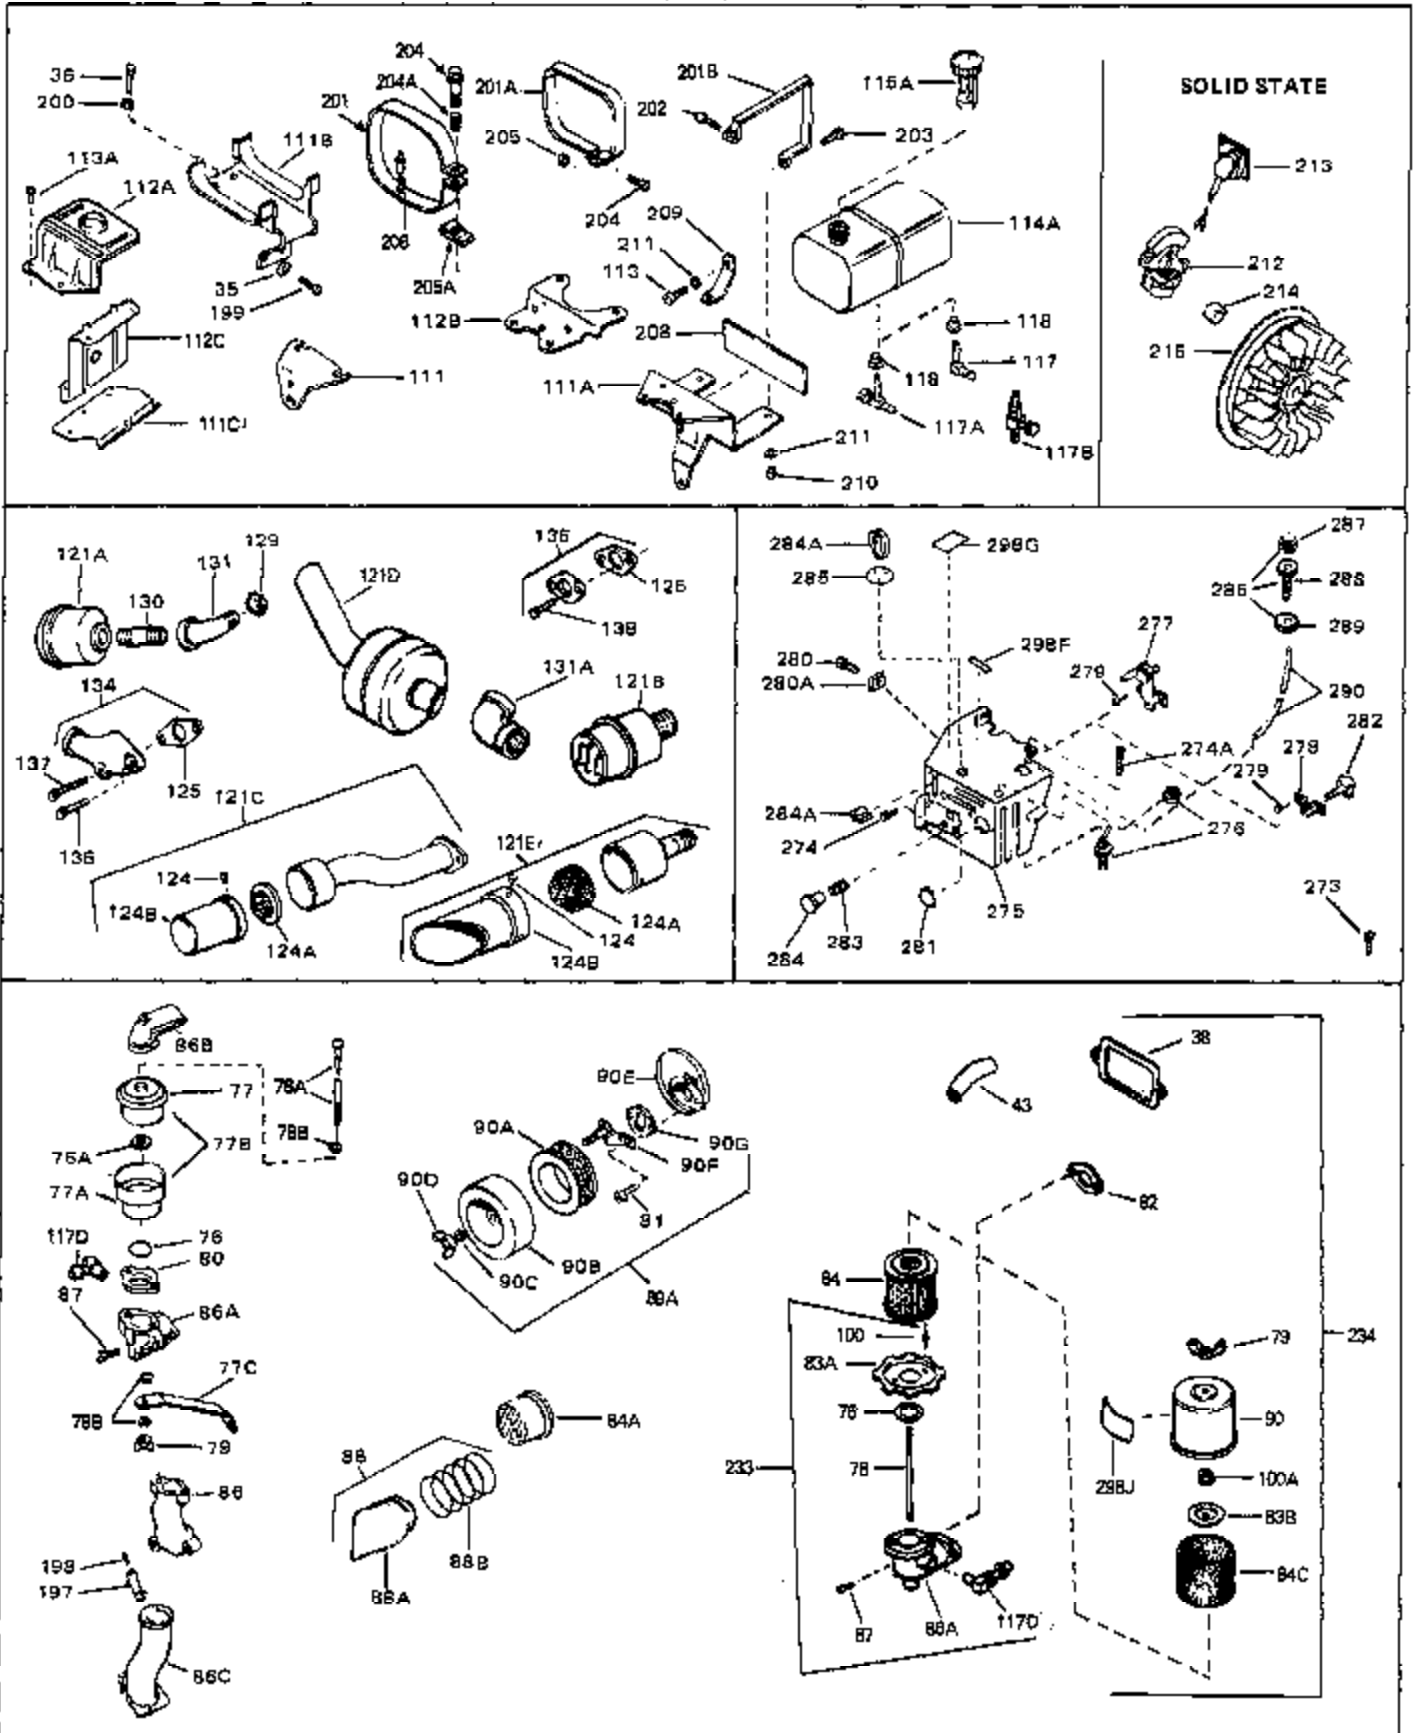

Engine Parts List #2

Ref #	Part Number	Qty	Description
35	26073	0	Washer, Connecting rod bolt
35	650570	0	Washer, Flat
35	650691	0	Washer, Flat
36	650694A	0	Screw, Hex flange hd., 5/16-18 x 2
36	650695A	0	Screw, Hex flange hd., 5/16-18 x 2-1/4
36	650697A	0	Screw, Hex flange hd., 5/16-18 x 2-1/2
38	27896	0	Gasket, Breather cover
43	27627	0	Tube, Breather
81	28820	0	Screw
81	30196	0	Screw
81	650521	0	Screw
82	27272	0	Gasket, Air cleaner
86A	34697	0	Elbow, Air cleaner
89A	730128	0	Cleaner Assy., Air
111B	34823	0	Bracket, Lower fuel tank
113	30688	0	Screw, Hex hd. Sems, 1/4-20 x 1/2
114A	33050	0	Tank Assy., Fuel (Dual kerosene & gas) (6
117B	33053	0	Valve, Fuel strainer & shut-off
117A	29683	0	Strainer & Shut-off
121E	391026	0	Muffler
121A	29633	0	Muffler
124A	33171	0	Screen, Muffler
124B	33185	0	Cover & Tube, Muffler
124	650578	0	Screw
125	27930	0	Gasket, Exhaust
129	32862	0	Nut, Conduit (1/4" thick)
130	30244	0	Nipple, Exhaust pipe (2-1/2")
131	30209	0	Elbow, Exhaust (45°)
134	31288	0	Muffler Adapter Kit
135	730130	0	Muffler Adapter Kit
136	6021A	0	Screw, Hex flange hd., 5/16-18 x 1-1/2
137	650697A	0	Screw, Hex flange hd., 5/16-18 x 2-1/2
138	30196	0	Screw
199	29212	0	Screw
200	650570	0	Washer, Flat
201A	31979	0	Strap, Fuel tank
204	650451	0	Screw
205	650456	0	Nut, Lock
233	34819	0	Elbow Assy., Air cleaner
234	730561	0	Air Cleaner Kit, Dual Element upright,
273	650687	0	Screw, Pan hd. self-tap, 10-32 x 5/16