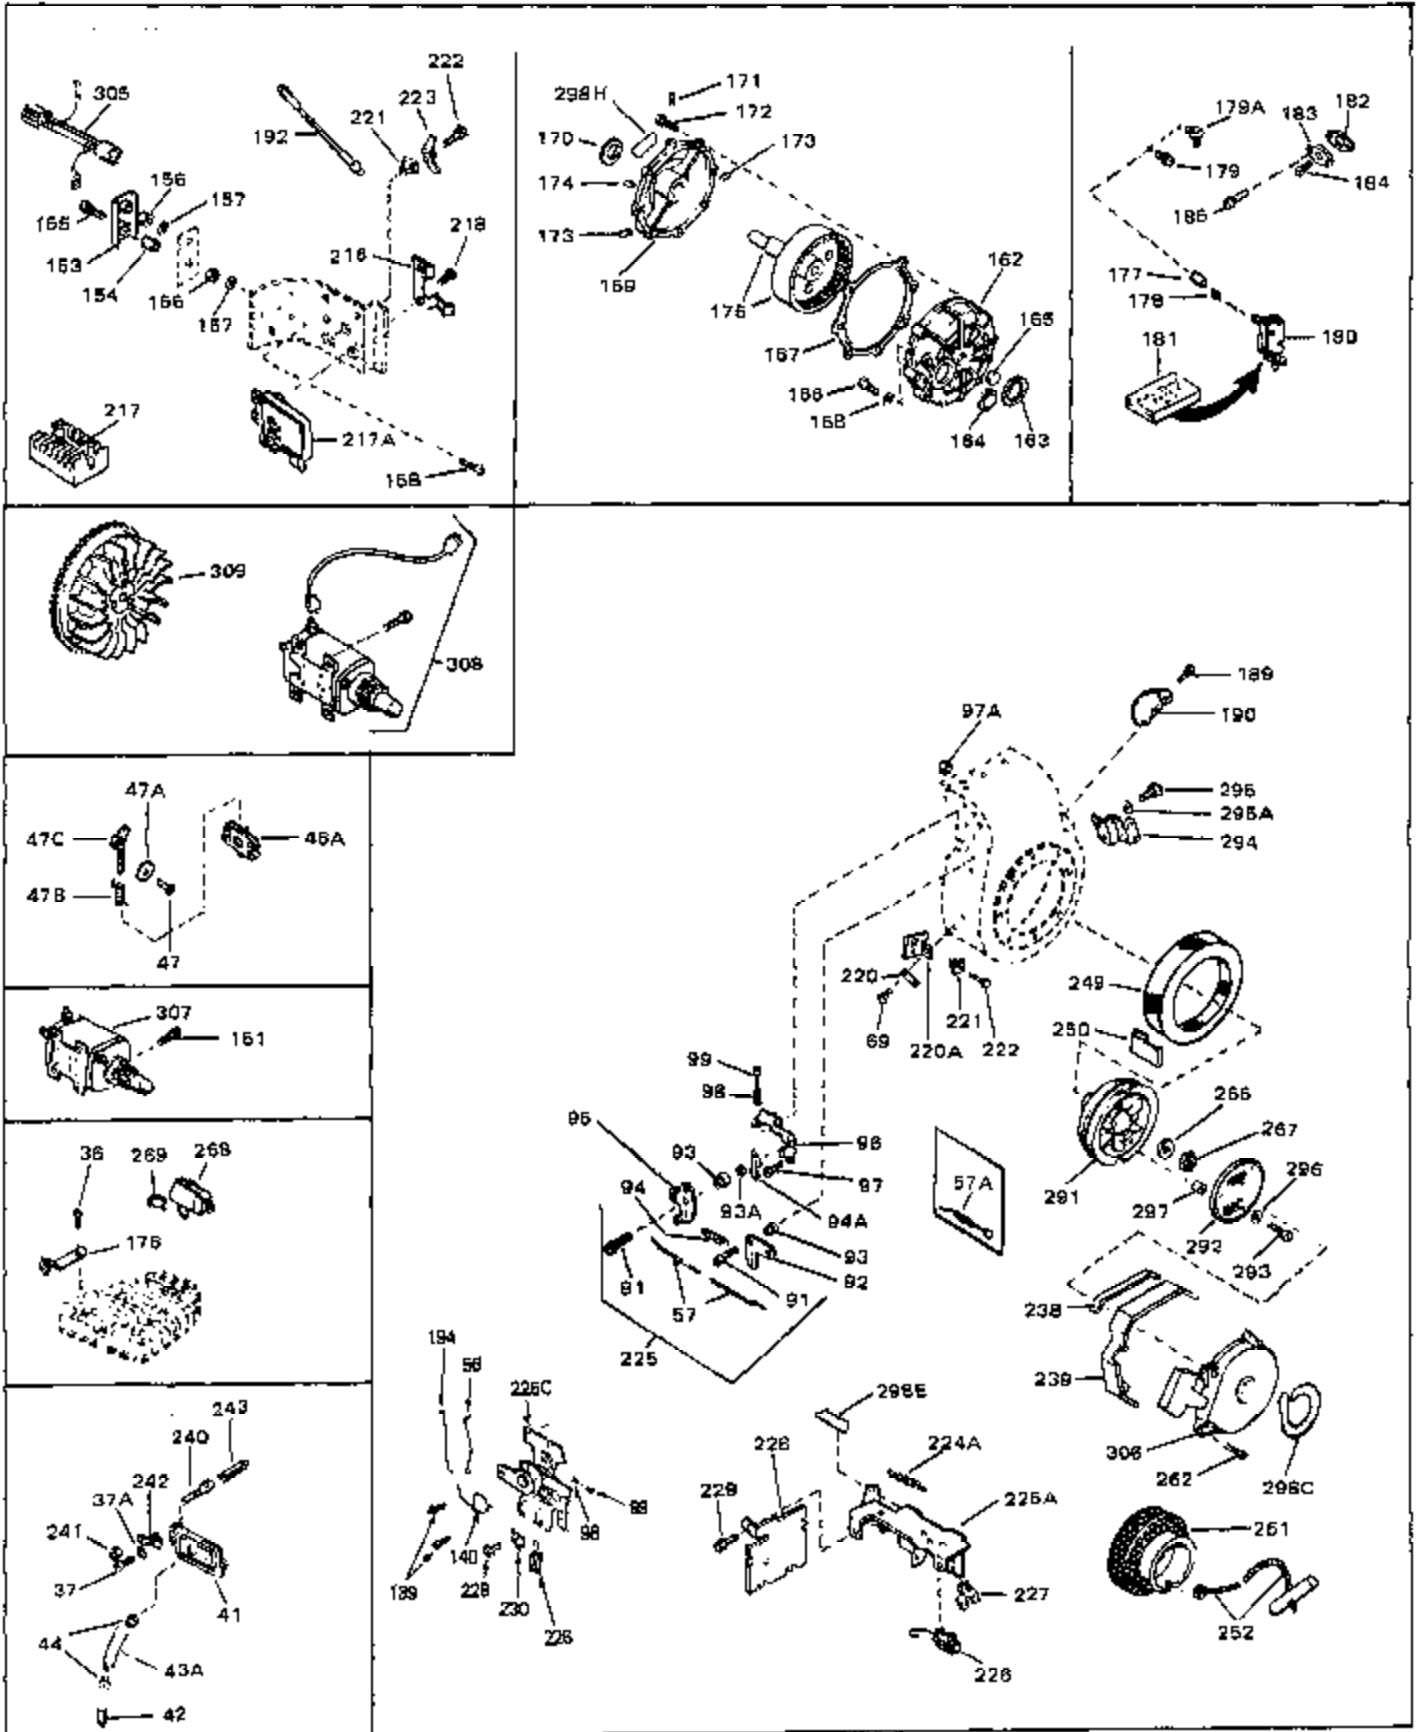

Ref #	Part Number	Qty	Description
36	650694A	0	Screw, Hex flange hd., 5/16-18 x 2
36	650695A	0	Screw, Hex flange hd., 5/16-18 x 2-1/4
36	650697A	0	Screw, Hex flange hd., 5/16-18 x 2-1/2
37	650128	0	Screw
37	650597	0	Screw, Hex washer hd., 10-24 x 5/8
37A	27261	0	Washer, Flat
41	28425	0	Cover, Valve chamber
56	31710	0	Link, Throttle
69	29747A	0	Screw
98	28569	0	Spring, Compression
98	31342	0	Spring, Compression
98	32924	0	Spring, Compression
99	29500	0	Screw, Fil. hd. mach., Sems, 8-32 x 3/4
99	650549	0	Screw
99	650688	0	Screw, Hex hd., 10-32 x 1-5/16" (Drilled
182	32683	0	Gasket, Fuel pump
183	32955	0	Cover, Fuel pump pad
184	9556	0	Plug, Oil drain (Sq. hd. pipe, 1/8-27)
185	30688	0	Screw, Hex hd. Sems, 1/4-20 x 1/2
225	730152	0	Control Assy., Speed
226	610973	0	Terminal Assy.
227	33177	0	Terminal
229	28942	0	Screw
230	27793	0	Clip, Conduit
262	29716	0	Screw
266	650815	0	Washer, Belleville
267	8115	0	Nut, Hex
305	33018	0	Harness, Adapter
306	590420	0	Starter, Rewind
308	32386	0	Starter Motor Kit (110-120 Volt)
308	32901	0	Starter Motor Kit (110-120 Volt)
308	33328	0	Starter Motor Kit (110-120 Volt)
308	33328A	0	Starter Motor Kit (110-120 Volt)
308	33518	0	Starter Motor Kit (110-120 Volt)
308	33518A	0	Starter Motor Kit (110-120 Volt)
308	33518B	0	Starter Motor Kit (110-120 Volt)
309	30811A	0	Flywheel