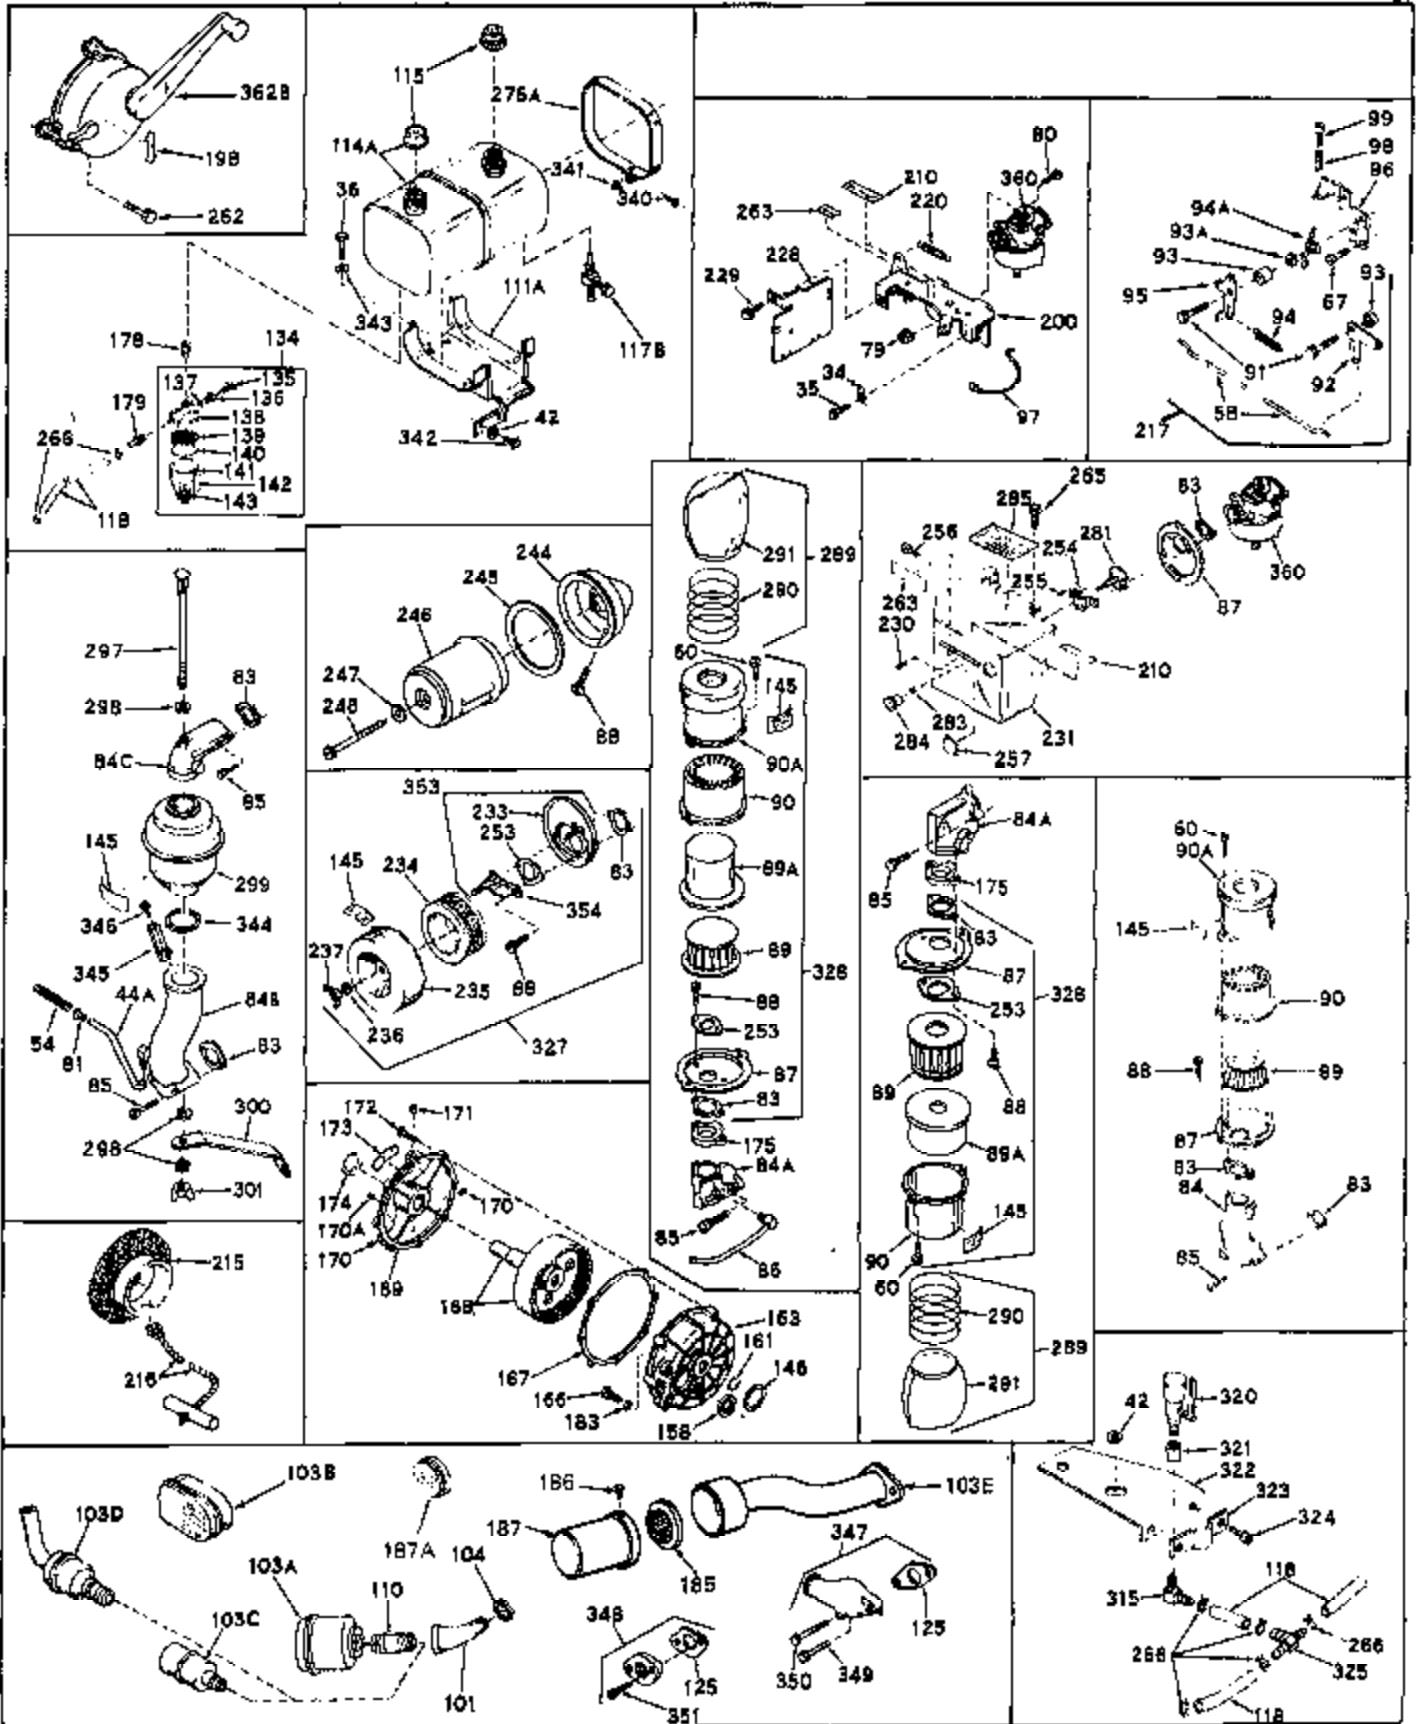

Engine Parts List #2

Ref #	Part Number	Qty	Description
34	27793	0	Clip, Conduit
35	28942	0	Screw
36	650694	0	Screw, Hex hd. cap, 5/16-18 x 2
36	650695	0	Screw, Hex hd. cap, 5/16-18 x 2-1/4 (Grade 8)
36	650697	0	Screw, Hex hd. cap, 5/16-18 x 2-1/2
42	26073	0	Washer, Connecting rod bolt
54	28819	0	Spring, Fuel line
54	31778	0	Spring, Coil
60	650152	0	Screw
67	650399	0	Screw, Phil. fil. hd. Sems, 10-32 x 5/8
79	29752	0	Nut
80	650572	0	Screw
83	27272	0	Gasket, Air cleaner
85	29786	0	Screw
85	650163	0	Screw, Fil. hd. Sems, 10-32 x 7/8
85	650416	0	Screw, Rd. hd. Sems, 10-32 x 1
85	650605	0	Screw
87	31691	0	Bracket, Air cleaner
88	28820	0	Screw
88	650399	0	Screw, Phil. fil. hd. Sems, 10-32 x 5/8
88	650521	0	Screw
89A	31700	0	Element, Air cleaner
90	31692	0	Body, Air cleaner
91	30312	0	Screw, Hex washer hd. Sems, 10-32 x 1/2
98	28569	0	Spring, Compression
98	32924	0	Spring, Compression
99	29500	0	Screw, Fil. hd. mach., Sems, 8-32 x 3/4
99	650223	0	Screw, Fil. slotted hd. Sems, 8-32 x 5/8
99	650688	0	Screw, Hex hd., 10-32 x 1-5/16" (Drilled)
101	30209	0	Elbow, Exhaust (45°)
103A	29633	0	Muffler
104	28443	0	Nut, Conduit (1/8" thick)
104	32862	0	Nut, Conduit (1/4" thick)
110	30244	0	Nipple, Exhaust pipe (2-1/2")
115	32387A	0	Cap, Fuel filler (Charcoal Plastic) (Spurt)
115	33032	0	Cap, Fuel filler (Red Plastic) (Spurt)
118	29774	0	Line, Fuel (Braided 8.25")
118	30705	0	Line, Fuel (Braided 16")
118	30962	0	Line, Fuel (Braided 32")
125	27930	0	Gasket, Exhaust
145	31871	0	Decal, Air cleaner
146	28451	0	Gasket, Housing
171	24590	0	Plug, Pipe
215	28301	0	Pulley, Starter
216	590343	0	Rope & Handle Assy., Starter
228	30820	0	Baffle, Heat
229	28942	0	Screw
230	650257	0	Screw, Pan hd. Sems, 8-32 x 5/16
253	30767	0	Spacer, Air cleaner
255	28820	0	Screw
256	650760	0	Screw
257	31291	0	Plug, Cover
262	29716	0	Screw
265	650701	0	Screw, Hex washer hd. shakeproof,
266	26460	0	Clamp, Fuel line
289	730512	0	Kit, Pre-cleaner
290	31667	0	Spring, Pre-cleaner bag
291	31668	0	Bag, Pre-cleaner