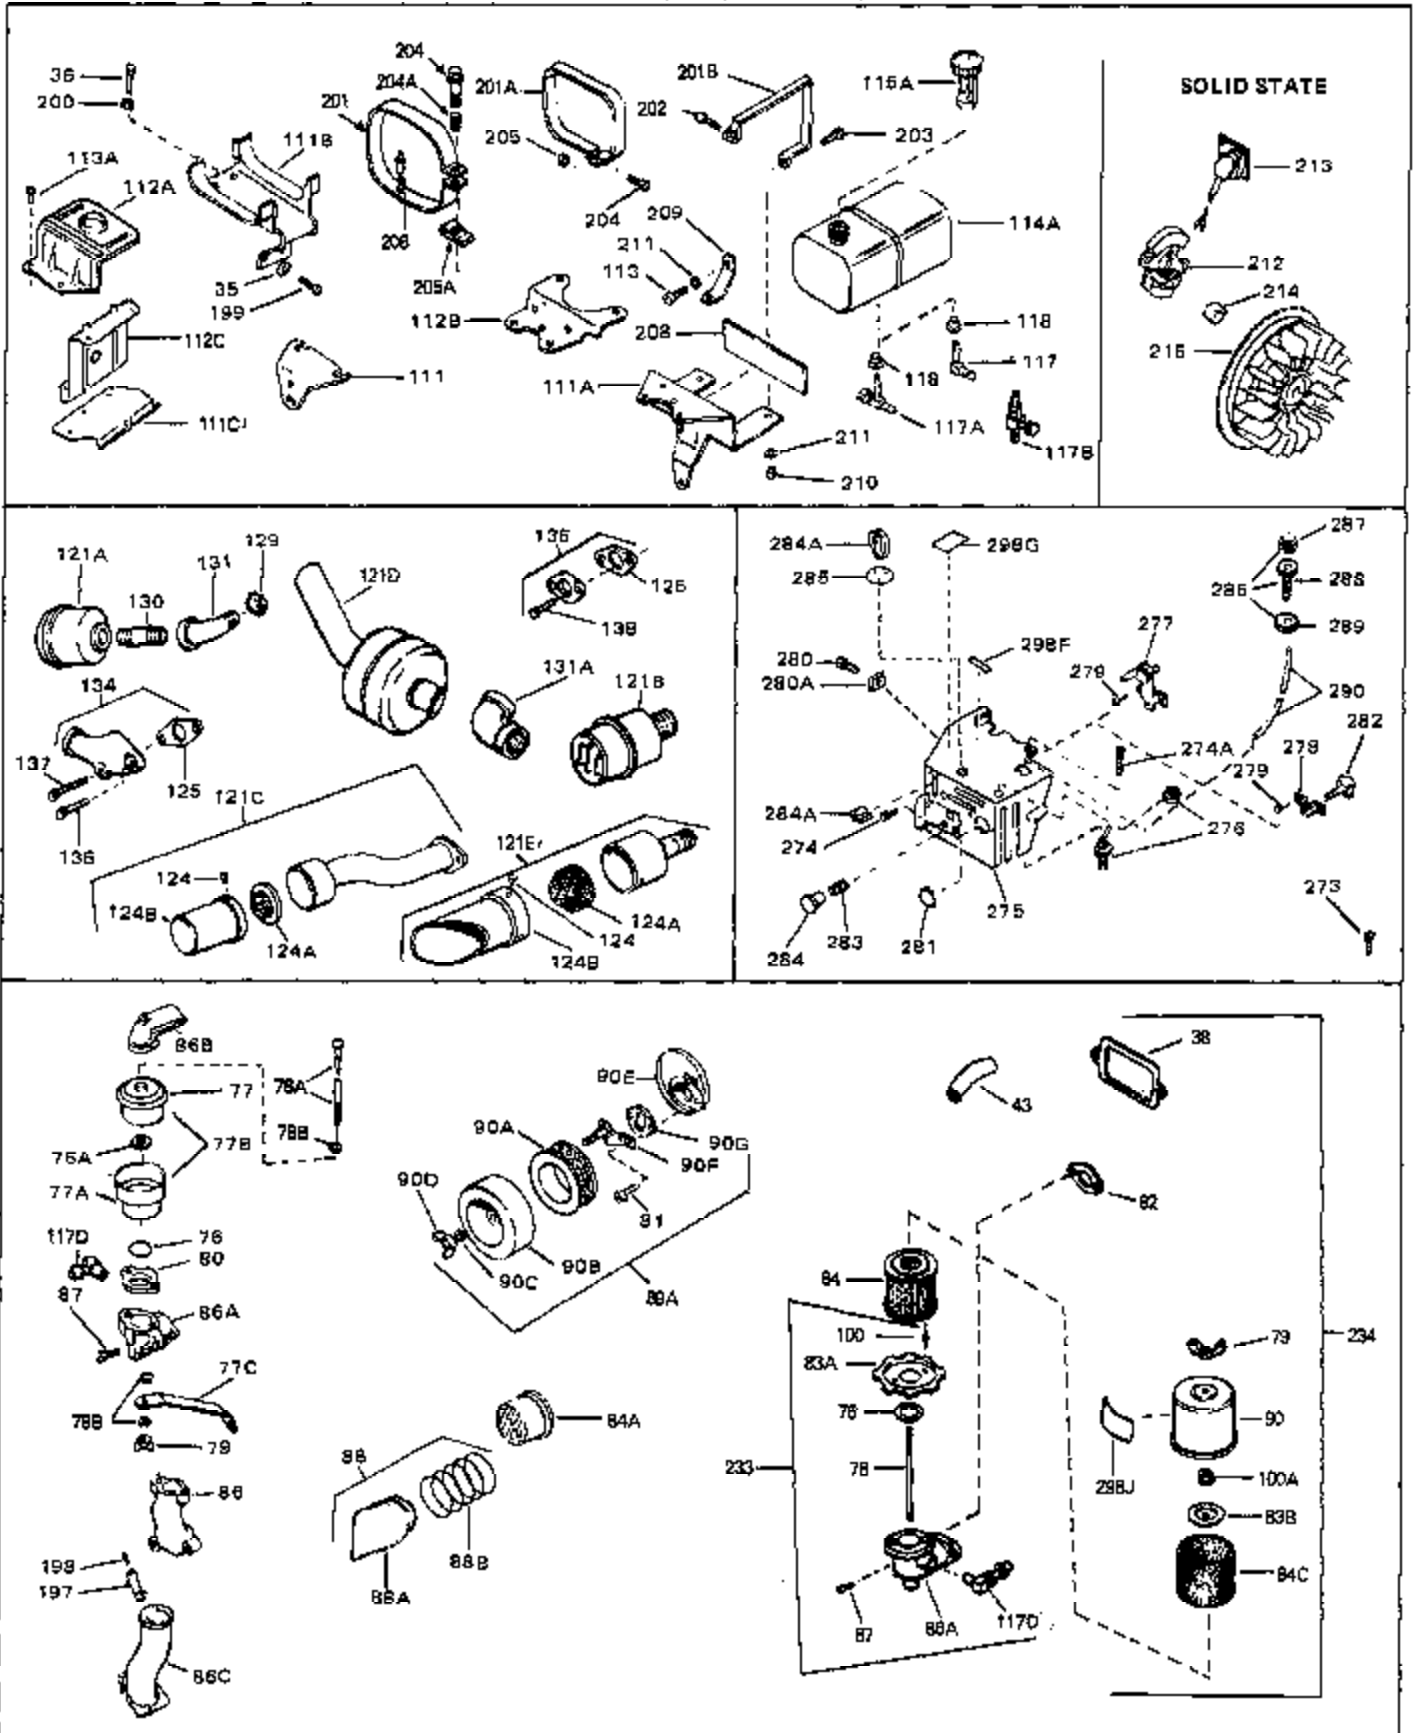

Engine Parts List #2

Ref #	Part Number	Qty	Description
35	26073	0	Washer, Connecting rod bolt
35	650570	0	Washer, Flat
35	650691	0	Washer, Flat
36	650694A	0	Screw, Hex flange hd., 5/16-18 x 2
36	650695A	0	Screw, Hex flange hd., 5/16-18 x 2-1/4
36	650697A	0	Screw, Hex flange hd., 5/16-18 x 2-1/2
38	27896	0	Gasket, Breather cover
43	27627	0	Tube, Breather
81	28820	0	Screw
81	30196	0	Screw
81	650521	0	Screw
82	27272	0	Gasket, Air cleaner
86A	34697	0	Elbow, Air cleaner
89A	730128	0	Cleaner Assy., Air
111B	34823	0	Bracket, Lower fuel tank
113	30688	0	Screw, Hex hd. Sems, 1/4-20 x 1/2
114A	33050	0	Tank Assy., Fuel (Dual kerosene & gas) (6
117B	33053	0	Valve, Fuel strainer & shut-off
117A	29683	0	Strainer & Shut-off
121E	391026	0	Muffler
121A	29633	0	Muffler
124A	33171	0	Screen, Muffler
124B	33185	0	Cover & Tube, Muffler
124	650578	0	Screw
125	27930	0	Gasket, Exhaust
129	32862	0	Nut, Conduit (1/4" thick)
130	30244	0	Nipple, Exhaust pipe (2-1/2")
131	30209	0	Elbow, Exhaust (45°)
134	31288	0	Muffler Adapter Kit
135	730130	0	Muffler Adapter Kit
136	6021A	0	Screw, Hex flange hd., 5/16-18 x 1-1/2
137	650697A	0	Screw, Hex flange hd., 5/16-18 x 2-1/2
138	30196	0	Screw
199	29212	0	Screw
200	650570	0	Washer, Flat
201A	31979	0	Strap, Fuel tank
204	650454	0	Screw, Fil. flex hd. 1/4-20 x 3/4
205	650456	0	Nut, Lock
233	34819	0	Elbow Assy., Air cleaner
234	730561	0	Air Cleaner Kit, Dual Element upright,
273	650687	0	Screw, Pan hd. self-tap, 10-32 x 5/16