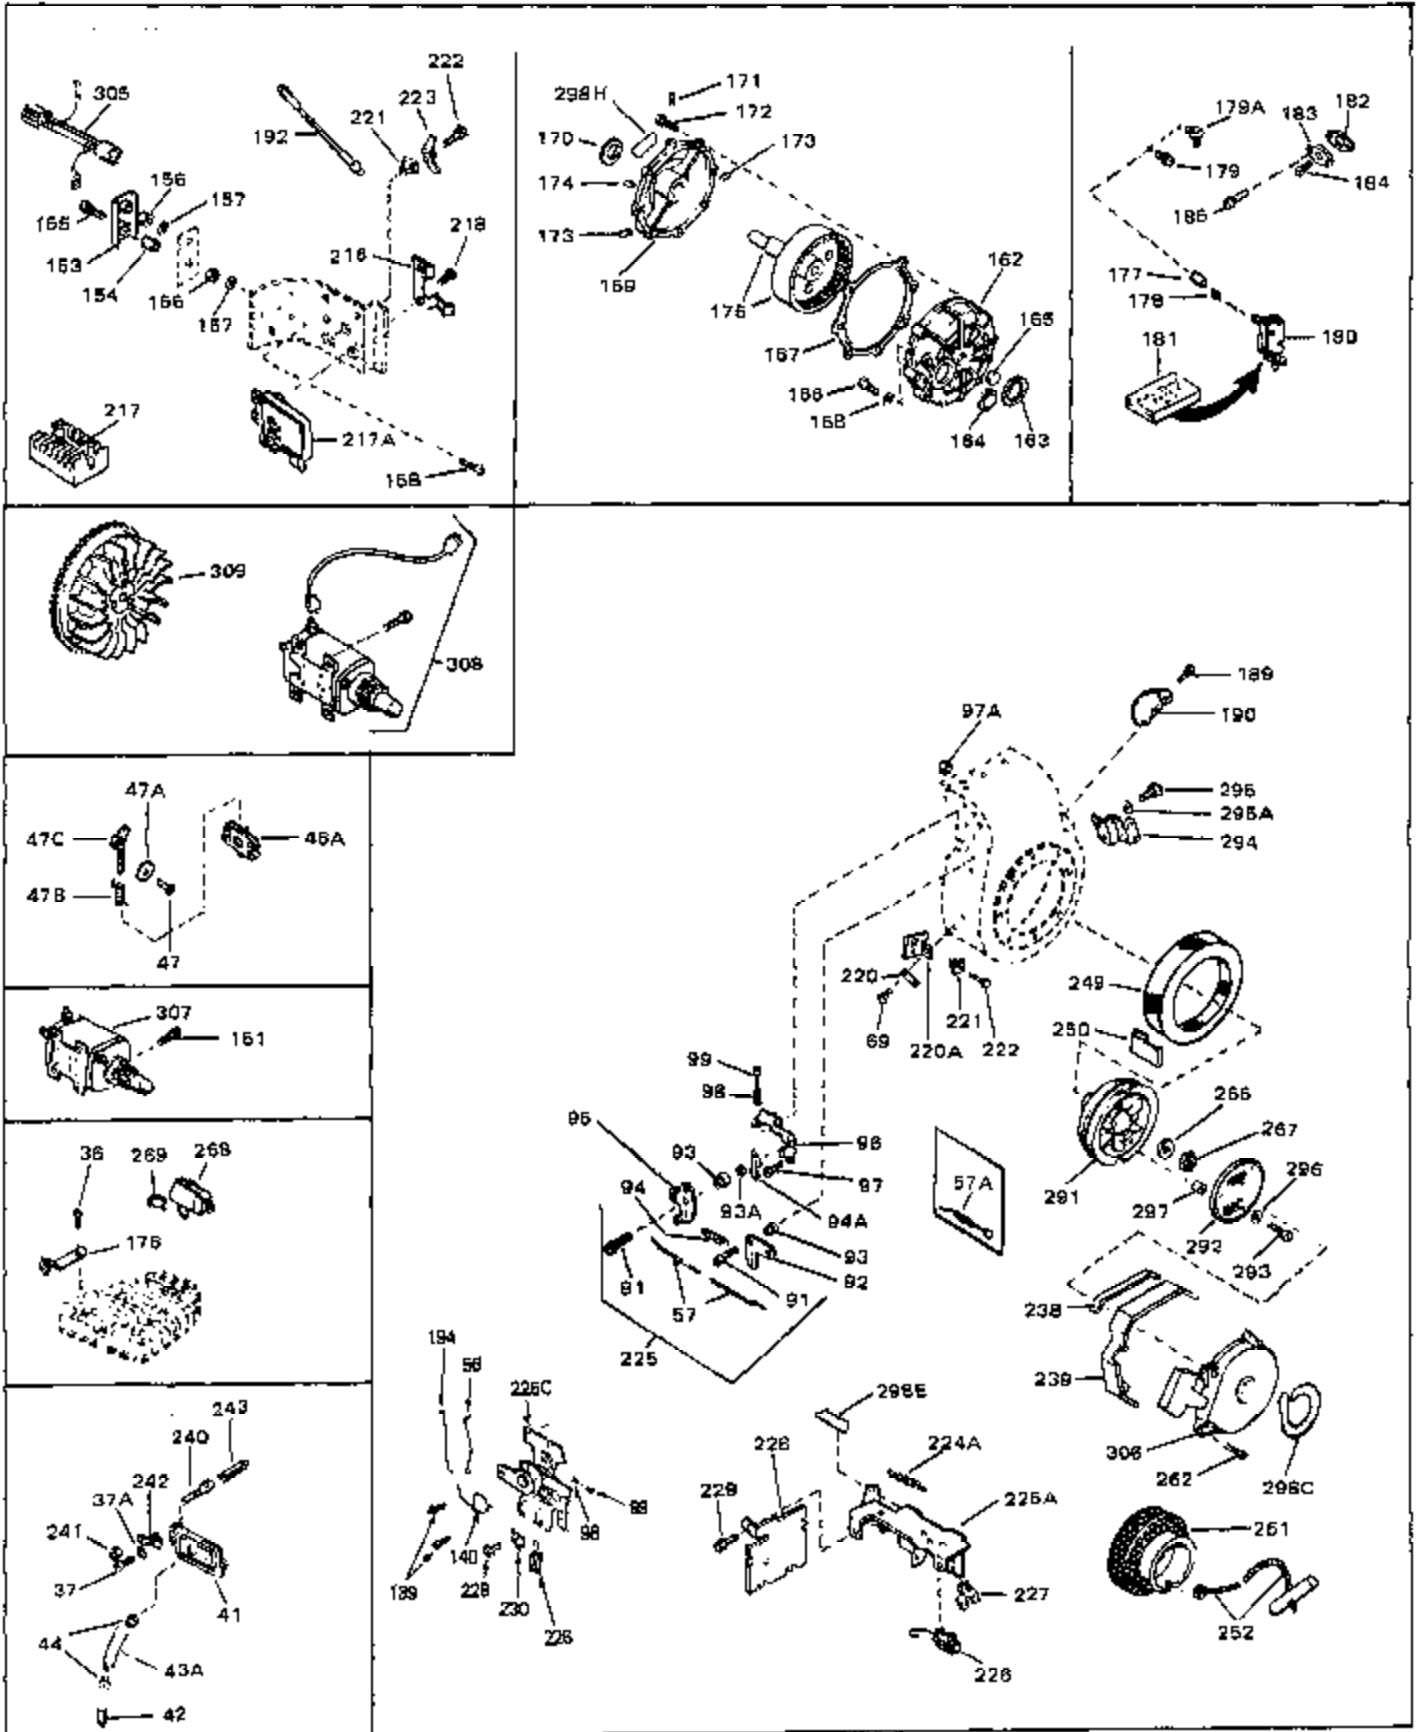

Ref #	Part Number	Qty	Description
36	650694A	0	Screw, Hex flange hd., 5/16-18 x 2
36	650695A	0	Screw, Hex flange hd., 5/16-18 x 2-1/4
36	650697A	0	Screw, Hex flange hd., 5/16-18 x 2-1/2
37	650128	0	Screw
37	650597	0	Screw, Hex washer hd., 10-24 x 5/8
37A	27261	0	Washer, Flat
41	28425	0	Cover, Valve chamber
56	31710	0	Link, Throttle
69	29747A	0	Screw
98	28569	0	Spring, Compression
98	31342	0	Spring, Compression
98	32924	0	Spring, Compression
99	29500	0	Screw, Fil. hd. mach., Sems, 8-32 x 3/4
99	650549	0	Screw
99	650688	0	Screw, Hex hd., 10-32 x 1-5/16" (Drilled
182	32683	0	Gasket, Fuel pump
183	32955	0	Cover, Fuel pump pad
184	9556	0	Plug, Oil drain (Sq. hd. pipe, 1/8-27)
185	30688	0	Screw, Hex hd. Sems, 1/4-20 x 1/2
225	730152	0	Control Assy., Speed
227	33177	0	Terminal
229	28942	0	Screw
230	27793	0	Clip, Conduit
262	29716	0	Screw
266	650815	0	Washer, Belleville
267	8115	0	Nut, Hex
305	33018	0	Harness, Adapter
306	590420	0	Starter, Rewind
308	32386	0	Starter Motor Kit (110-120 Volt)
308	32901	0	Starter Motor Kit (110-120 Volt)
308	33328	0	Starter Motor Kit (110-120 Volt)
308	33328A	0	Starter Motor Kit (110-120 Volt)
308	33518	0	Starter Motor Kit (110-120 Volt)
308	33518A	0	Starter Motor Kit (110-120 Volt)
308	33518B	0	Starter Motor Kit (110-120 Volt)
309	30811A	0	Flywheel