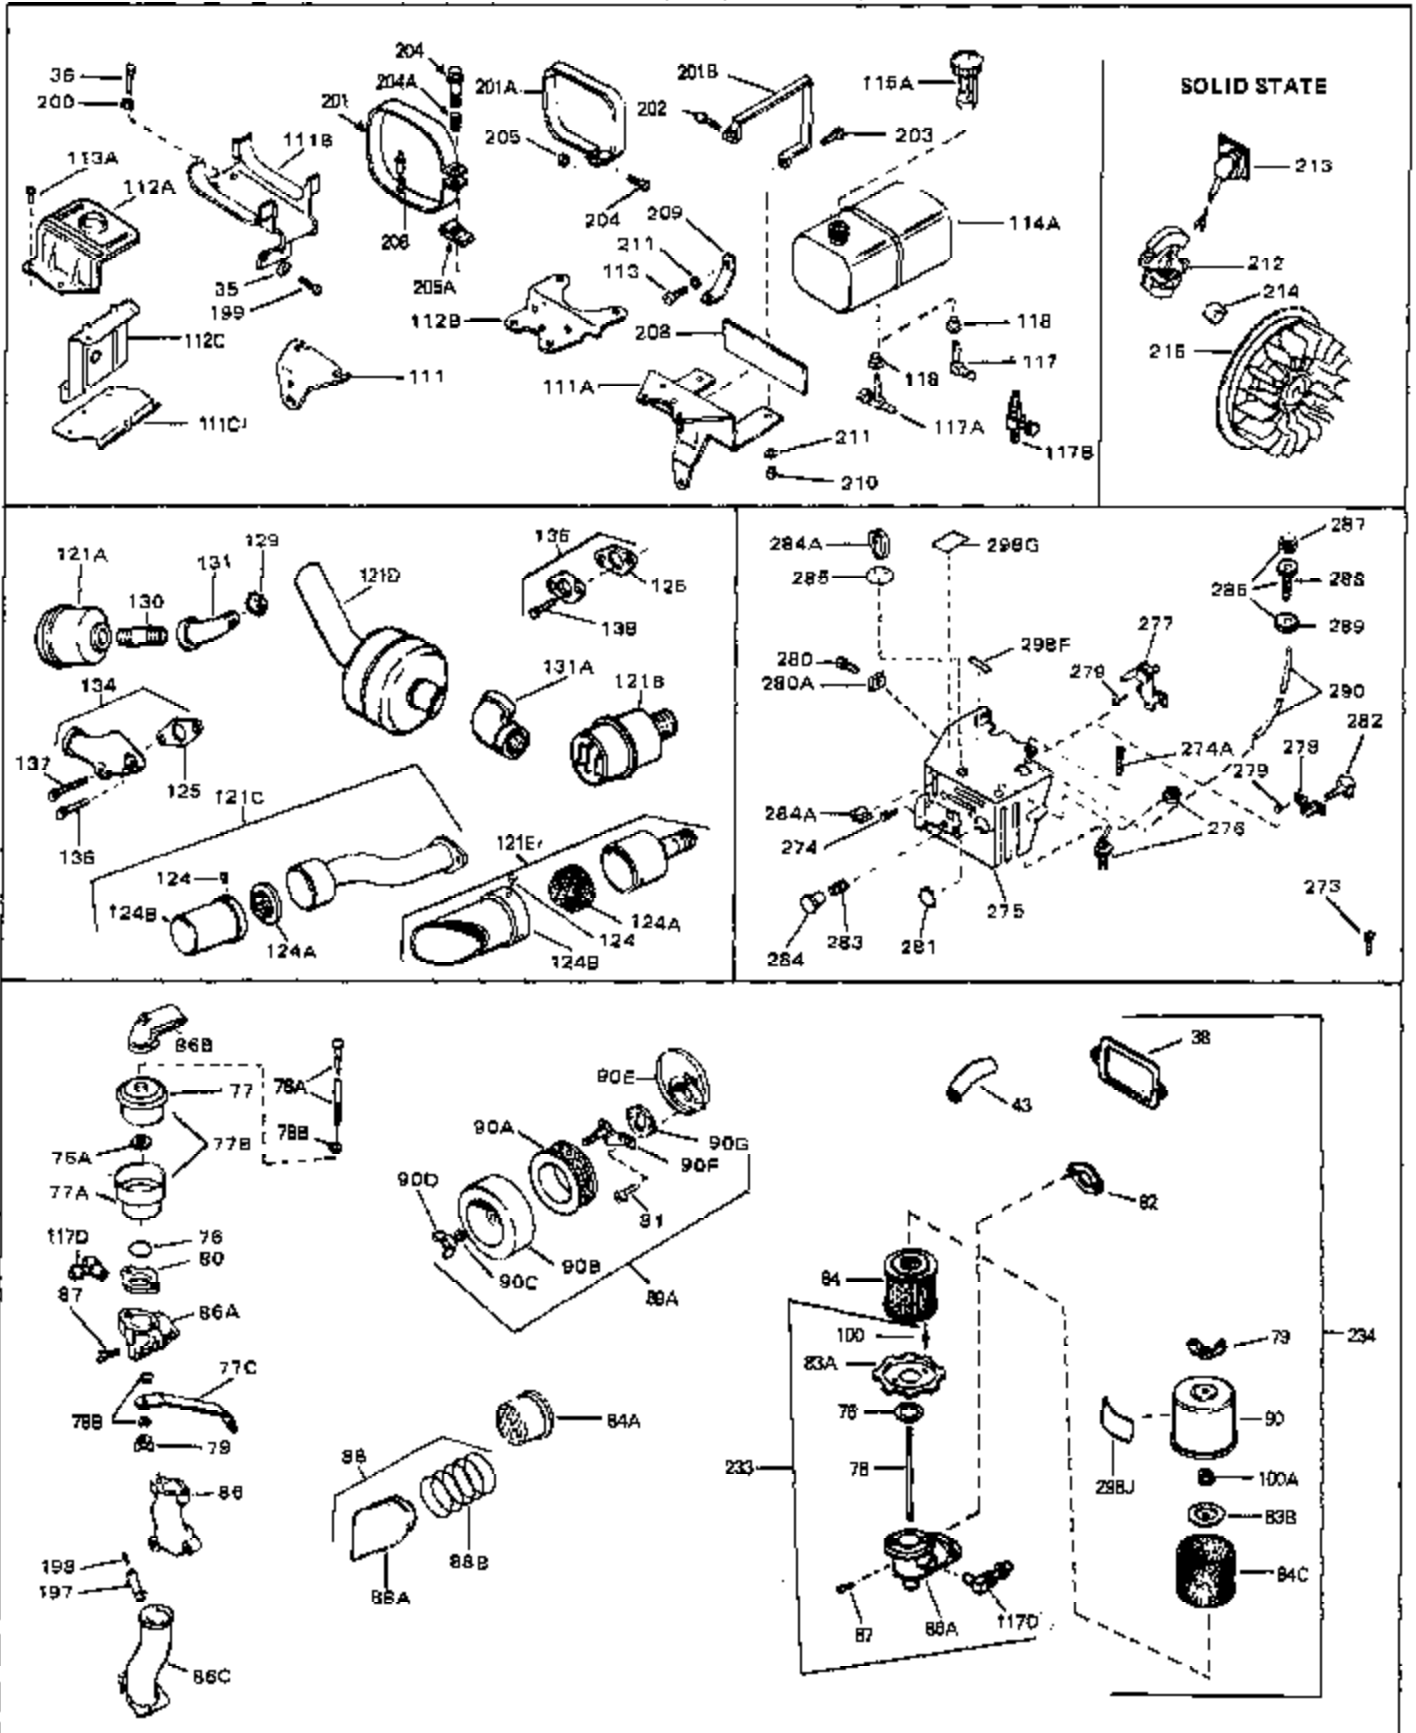

Engine Parts List #2

Ref #	Part Number	Qty	Description
35	26073	0	Washer, Connecting rod bolt
35	650570	0	Washer, Flat
35	650691	0	Washer, Flat
36	650694A	0	Screw, Hex flange hd., 5/16-18 x 2
36	650695A	0	Screw, Hex flange hd., 5/16-18 x 2-1/4
36	650697A	0	Screw, Hex flange hd., 5/16-18 x 2-1/2
38	27896	0	Gasket, Breather cover
43	27627	0	Tube, Breather
81	28820	0	Screw
81	30196	0	Screw
81	650521	0	Screw
82	27272	0	Gasket, Air cleaner
84A	31700	0	Element, Air cleaner
86A	34697	0	Elbow, Air cleaner
89A	730128	0	Cleaner Assy., Air
111	33167	0	Bracket, Lower fuel tank
112B	33166A	0	Bracket, Upper fuel tank
113	650561	0	Screw
113A	650665	0	Screw
117B	33053	0	Valve, Fuel strainer & shut-off
121E	391026	0	Muffler
121A	29633	0	Muffler
124A	33171	0	Screen, Muffler
124B	33185	0	Cover & Tube, Muffler
124	650578	0	Screw
125	27930	0	Gasket, Exhaust
129	32862	0	Nut, Conduit (1/4" thick)
130	30244	0	Nipple, Exhaust pipe (2-1/2")
131	30209	0	Elbow, Exhaust (45°)
134	31288	0	Muffler Adapter Kit
135	730130	0	Muffler Adapter Kit
136	6021A	0	Screw, Hex flange hd., 5/16-18 x 1-1/2
137	650697A	0	Screw, Hex flange hd., 5/16-18 x 2-1/2
138	30196	0	Screw
233	34819	0	Elbow Assy., Air cleaner
234	730561	0	Air Cleaner Kit, Dual Element upright,
273	650687	0	Screw, Pan hd. self-tap, 10-32 x 5/16