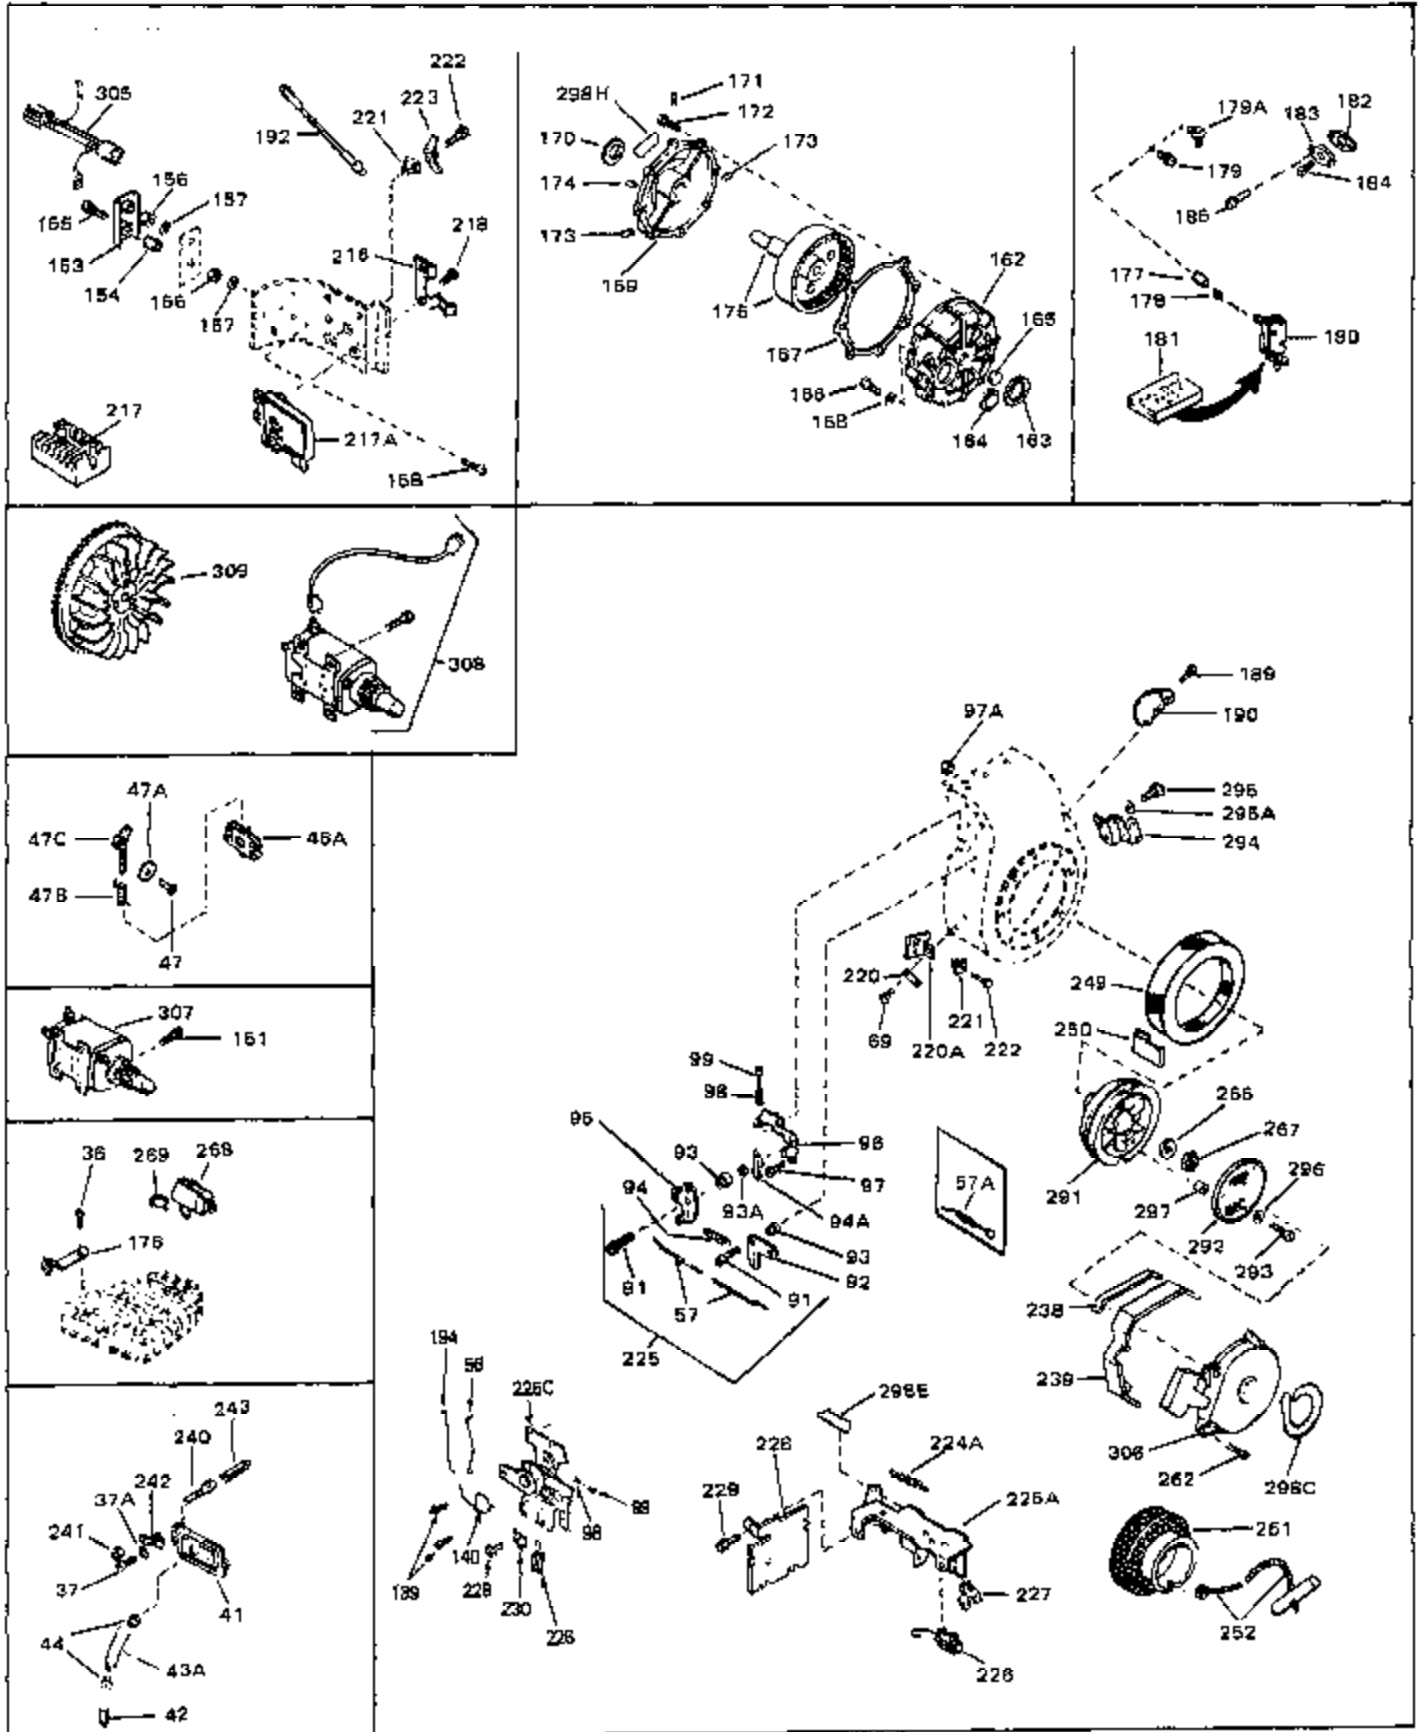

Ref #	Part Number	Qty	Description
36	650694A	0	Screw, Hex flange hd., 5/16-18 x 2
36	650695A	0	Screw, Hex flange hd., 5/16-18 x 2-1/4
36	650697A	0	Screw, Hex flange hd., 5/16-18 x 2-1/2
37	650128	0	Screw
37	650597	0	Screw, Hex washer hd., 10-24 x 5/8
37A	27261	0	Washer, Flat
41	28425	0	Cover, Valve chamber
56	31710	0	Link, Throttle
69	29747A	0	Screw
98	32924	0	Spring, Compression
98	28569	0	Spring, Compression
98	31342	0	Spring, Compression
99	29500	0	Screw, Fil. hd. mach., Sems, 8-32 x 3/4
99	650549	0	Screw
99	650688	0	Screw, Hex hd., 10-32 x 1-5/16" (Drilled
182	32683	0	Gasket, Fuel pump
183	32955	0	Cover, Fuel pump pad
184	9556	0	Plug, Oil drain (Sq. hd. pipe, 1/8-27)
185	30688	0	Screw, Hex hd. Sems, 1/4-20 x 1/2
225	730152	0	Control Assy., Speed
227	33177	0	Terminal
229	28942	0	Screw
230	27793	0	Clip, Conduit
251	28301	0	Pulley, Starter
252	590343	0	Rope & Handle Assy., Starter
266	650815	0	Washer, Belleville
267	8115	0	Nut, Hex
305	33018	0	Harness, Adapter
308	32386	0	Starter Motor Kit (110-120 Volt)
308	32901	0	Starter Motor Kit (110-120 Volt)
308	33328	0	Starter Motor Kit (110-120 Volt)
308	33328A	0	Starter Motor Kit (110-120 Volt)
308	33518	0	Starter Motor Kit (110-120 Volt)
308	33518A	0	Starter Motor Kit (110-120 Volt)
308	33518B	0	Starter Motor Kit (110-120 Volt)
309	30811A	0	Flywheel