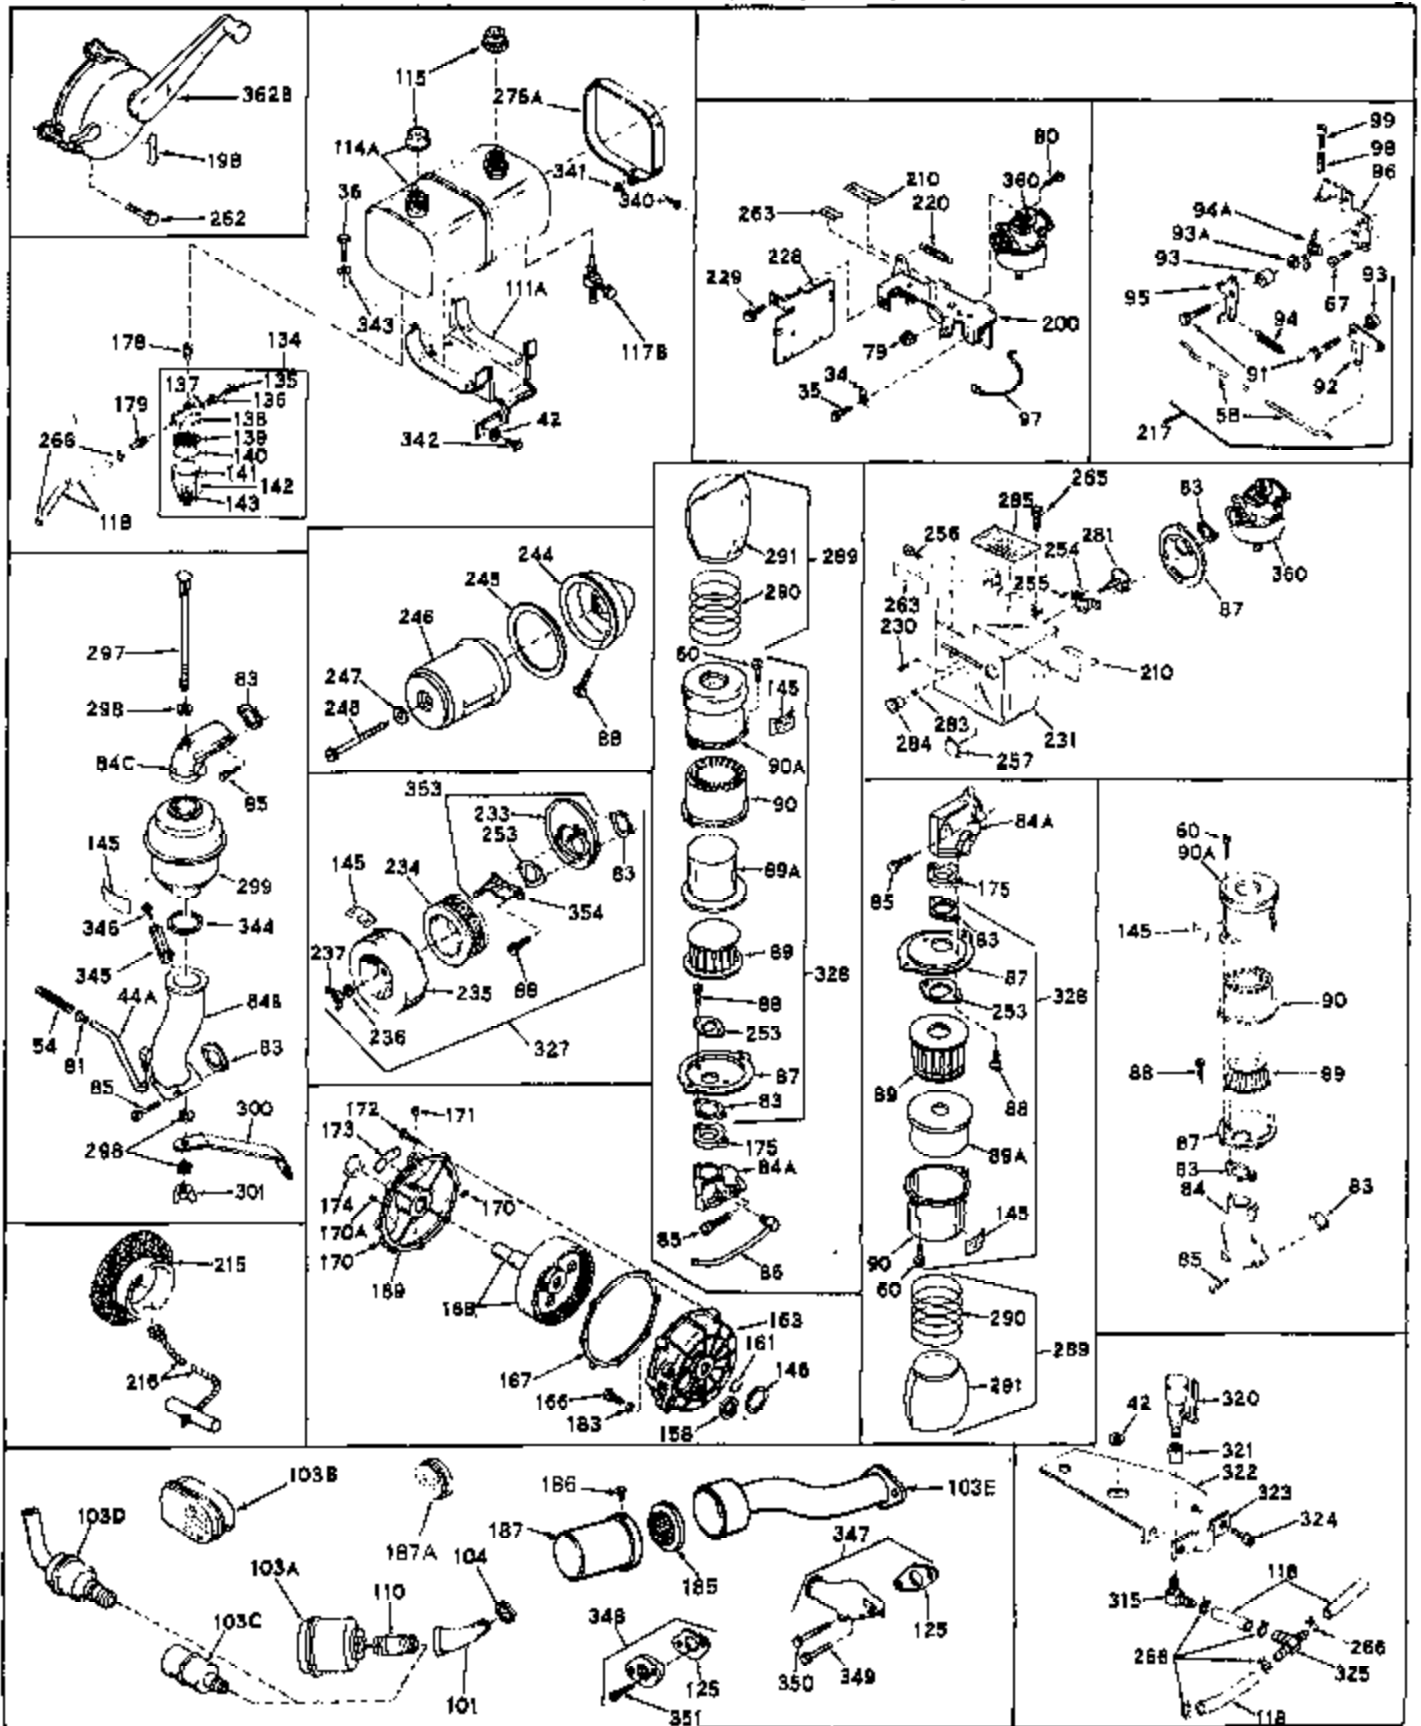

Engine Parts List #2

Ref #	Part Number	Qty	Description
34	27793	0	Clip, Conduit
35	28942	0	Screw
36	650694	0	Screw, Hex hd. cap, 5/16-18 x 2
36	650695	0	Screw, Hex hd. cap, 5/16-18 x 2-1/4 (Grade 8)
36	650697	0	Screw, Hex hd. cap, 5/16-18 x 2-1/2
42	26073	0	Washer, Connecting rod bolt
54	28819	0	Spring, Fuel line
54	31778	0	Spring, Coil
60	650152	0	Screw
67	650399	0	Screw, Phil. fil. hd. Sems, 10-32 x 5/8
79	29752	0	Nut
80	650572	0	Screw
83	27272	0	Gasket, Air cleaner
84C	32560	0	Elbow, Air cleaner
85	29786	0	Screw
85	650163	0	Screw, Fil. hd. Sems, 10-32 x 7/8
85	650416	0	Screw, Rd. hd. Sems, 10-32 x 1
85	650605	0	Screw
88	28820	0	Screw
88	650399	0	Screw, Phil. fil. hd. Sems, 10-32 x 5/8
88	650521	0	Screw
91	30312	0	Screw, Hex washer hd. Sems, 10-32 x 1/2
98	32924	0	Spring, Compression
98	28569	0	Spring, Compression
99	29500	0	Screw, Fil. hd. mach., Sems, 8-32 x 3/4
99	650223	0	Screw, Fil. slotted hd. Sems, 8-32 x 5/8
99	650688	0	Screw, Hex hd., 10-32 x 1-5/16" (Drilled)
101	30209	0	Elbow, Exhaust (45°)
103A	29633	0	Muffler
104	28443	0	Nut, Conduit (1/8" thick)
104	32862	0	Nut, Conduit (1/4" thick)
110	30244	0	Nipple, Exhaust pipe (2-1/2")
115	32387A	0	Cap, Fuel filler (Charcoal Plastic) (Spurt)
115	33032	0	Cap, Fuel filler (Red Plastic) (Spurt)
118	29774	0	Line, Fuel (Braided 8.25")
118	30705	0	Line, Fuel (Braided 16")
118	30962	0	Line, Fuel (Braided 32")
125	27930	0	Gasket, Exhaust
146	28451	0	Gasket, Housing
171	24590	0	Plug, Pipe
215	28301	0	Pulley, Starter
216	590343	0	Rope & Handle Assy., Starter
228	30820	0	Baffle, Heat
229	28942	0	Screw
230	650257	0	Screw, Pan hd. Sems, 8-32 x 5/16
253	30767	0	Spacer, Air cleaner
255	28820	0	Screw
256	650760	0	Screw
257	31291	0	Plug, Cover
262	29716	0	Screw
265	650701	0	Screw, Hex washer hd. shakeproof,
266	26460	0	Clamp, Fuel line
289	730512	0	Kit, Pre-cleaner
290	31667	0	Spring, Pre-cleaner bag
291	31668	0	Bag, Pre-cleaner
297	32562	0	Bolt, Air cleaner
298	27183	0	Washer, Fiber
299	32561	0	Air cleaner, Oil bath