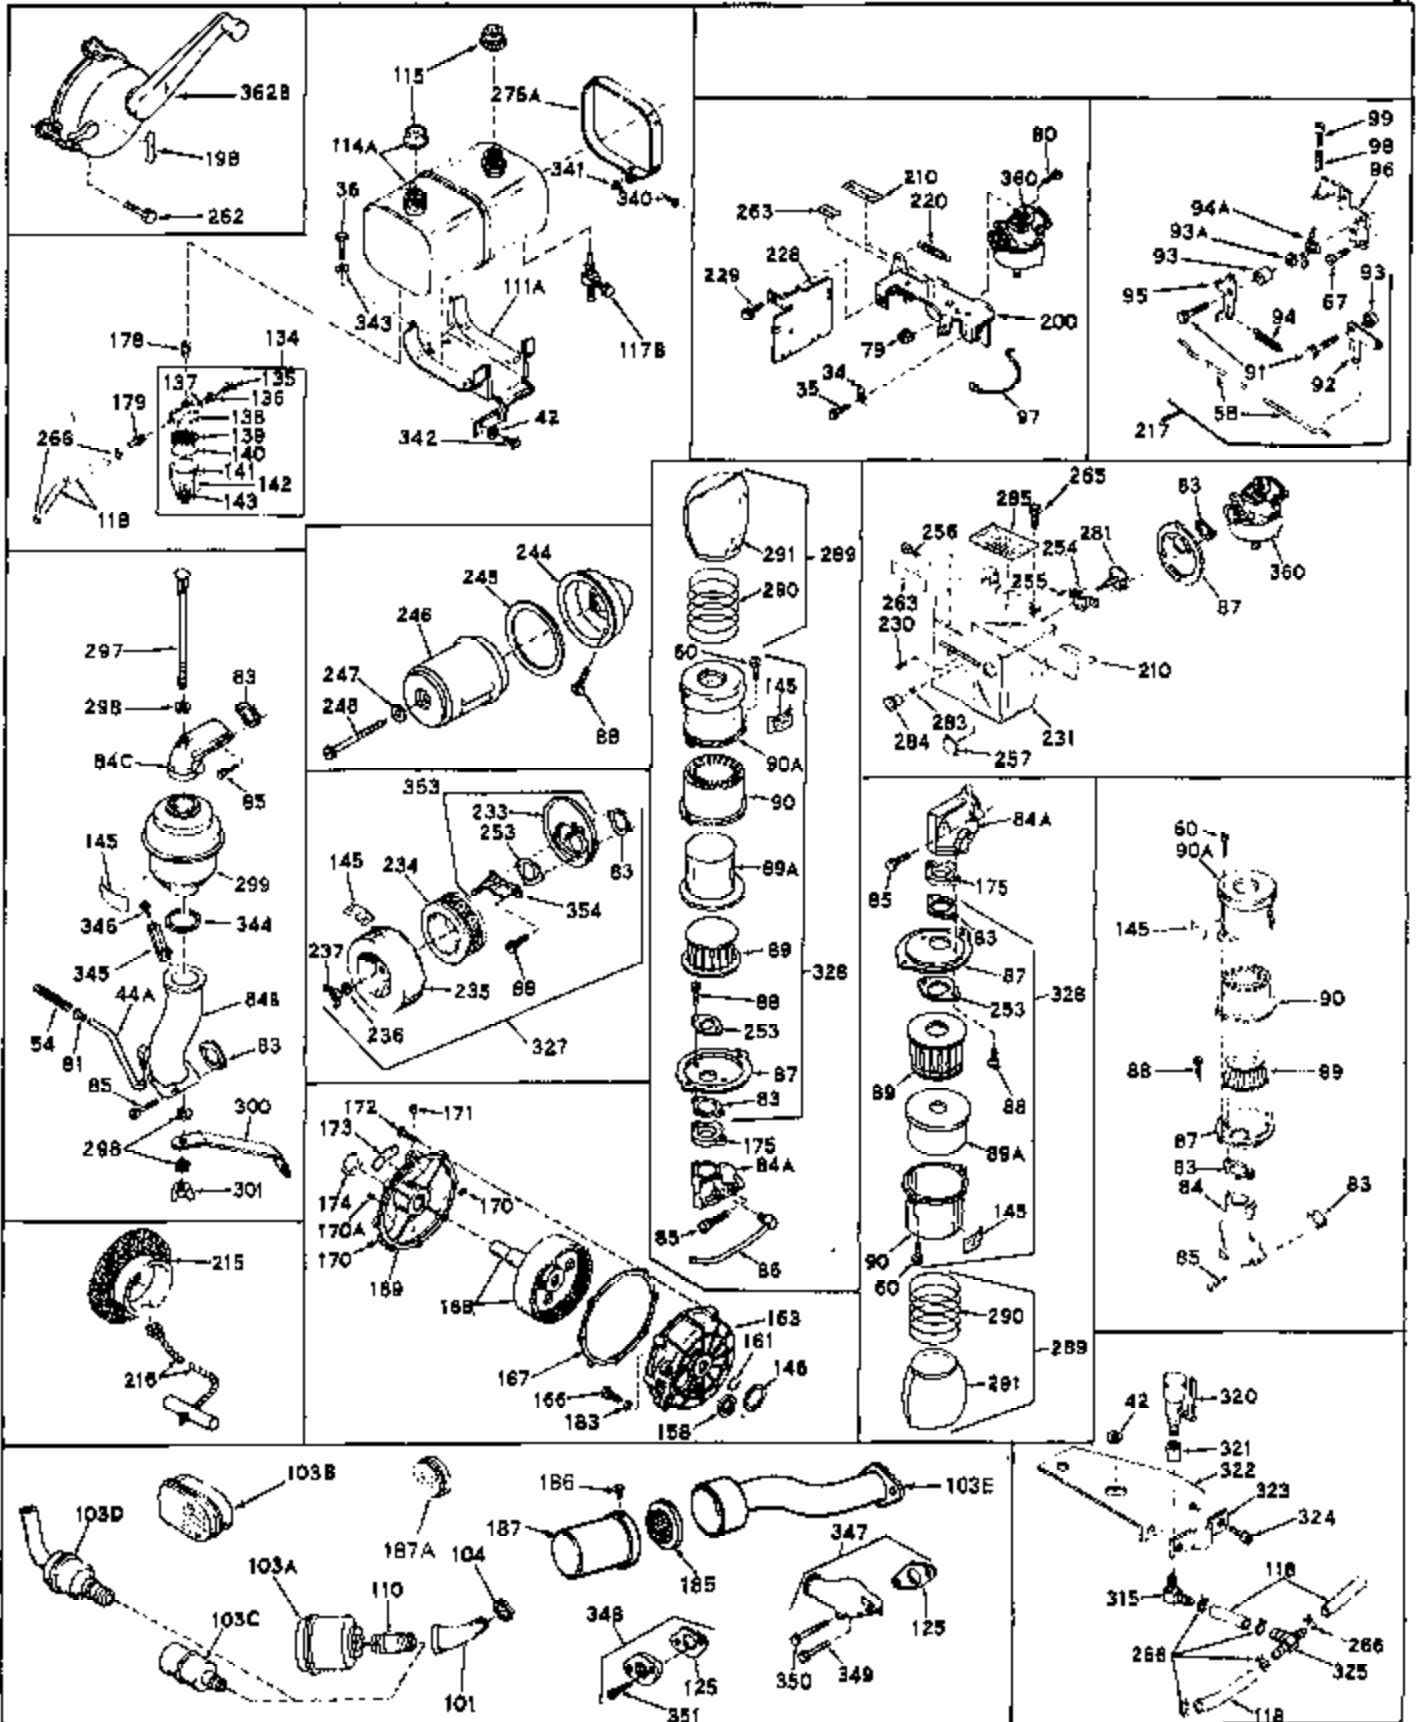

Engine Parts List #2

Ref #	Part Number	Qty	Description
34	27793	0	Clip, Conduit
35	28942	0	Screw
36	650694	0	Screw, Hex hd. cap, 5/16-18 x 2
36	650695	0	Screw, Hex hd. cap, 5/16-18 x 2-1/4 (Grade 8)
36	650697	0	Screw, Hex hd. cap, 5/16-18 x 2-1/2
42	26073	0	Washer, Connecting rod bolt
54	28819	0	Spring, Fuel line
54	31778	0	Spring, Coil
60	650152	0	Screw
67	650399	0	Screw, Phil. fil. hd. Sems, 10-32 x 5/8
79	29752	0	Nut
80	650572	0	Screw
83	27272	0	Gasket, Air cleaner
84C	32560	0	Elbow, Air cleaner
85	29786	0	Screw
85	650163	0	Screw, Fil. hd. Sems, 10-32 x 7/8
85	650416	0	Screw, Rd. hd. Sems, 10-32 x 1
85	650605	0	Screw
88	28820	0	Screw
88	650399	0	Screw, Phil. fil. hd. Sems, 10-32 x 5/8
88	650521	0	Screw
91	30312	0	Screw, Hex washer hd. Sems, 10-32 x 1/2
98	32924	0	Spring, Compression
98	28569	0	Spring, Compression
99	29500	0	Screw, Fil. hd. mach., Sems, 8-32 x 3/4
99	650223	0	Screw, Fil. slotted hd. Sems, 8-32 x 5/8
99	650688	0	Screw, Hex hd., 10-32 x 1-5/16" (Drilled)
101	30209	0	Elbow, Exhaust (45°)
103A	29633	0	Muffler
104	28443	0	Nut, Conduit (1/8" thick)
104	32862	0	Nut, Conduit (1/4" thick)
110	30244	0	Nipple, Exhaust pipe (2-1/2")
115	32387A	0	Cap, Fuel filler (Charcoal Plastic) (Spurt)
115	33032	0	Cap, Fuel filler (Red Plastic) (Spurt)
118	29774	0	Line, Fuel (Braided 8.25")
118	30705	0	Line, Fuel (Braided 16")
118	30962	0	Line, Fuel (Braided 32")
125	27930	0	Gasket, Exhaust
145	31752	0	Decal, Air cleaner
146	28451	0	Gasket, Housing
171	24590	0	Plug, Pipe
215	28301	0	Pulley, Starter
216	590343	0	Rope & Handle Assy., Starter
228	30820	0	Baffle, Heat
229	28942	0	Screw
230	650257	0	Screw, Pan hd. Sems, 8-32 x 5/16
253	30767	0	Spacer, Air cleaner
255	28820	0	Screw
256	650760	0	Screw
257	31291	0	Plug, Cover
262	29716	0	Screw
265	650701	0	Screw, Hex washer hd. shakeproof,
266	26460	0	Clamp, Fuel line
289	730512	0	Kit, Pre-cleaner
290	31667	0	Spring, Pre-cleaner bag
291	31668	0	Bag, Pre-cleaner
297	32562	0	Bolt, Air cleaner
298	27183	0	Washer, Fiber